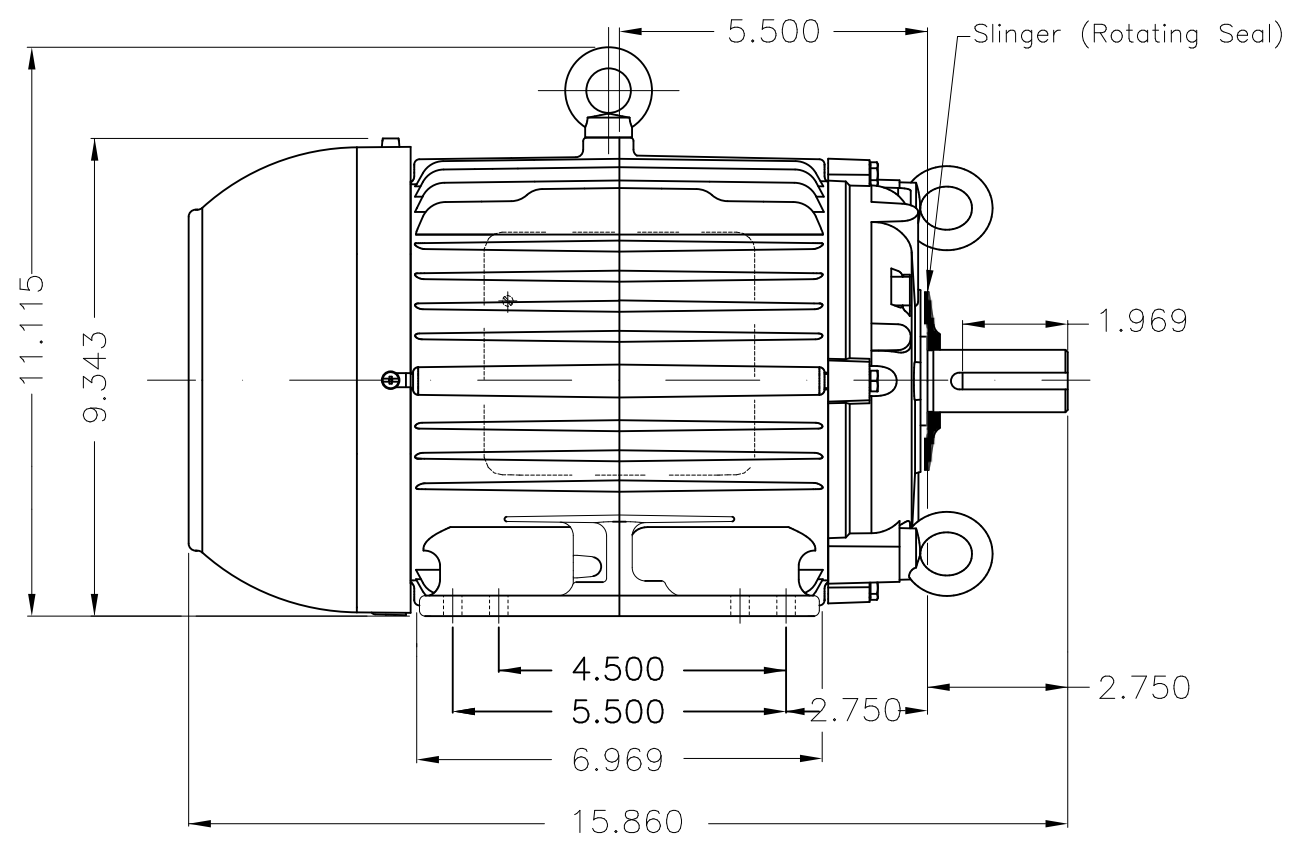

Dimensões em polegada
Dimensions in inches

THIS IS AN UPDATED REVISION, THE
PREVIOUS ONE MUST BE DISREGARDED.

Main terminal box

DE Shaft End

Color RAL 5009
Painting plan 202E
Mounting B3L(E)

ECM	LOC	SUMMARY OF MODIFICATIONS	EXECUTED	CHECKED	RELEASED	DATE	VER
EXECUTED	USERADMIN	 THREE PH W22 MOTOR COOLING TOWER NEMA EF FRAME 182/4T IP55 TEFC WEG code: 11982447					
CHECKED							
RELEASED							
REL DT	24.07.2017	WMO Jaragua do Sul	Product Engineering	SHEET	1 / 1		

5 HP 04 Poles 60Hz

A