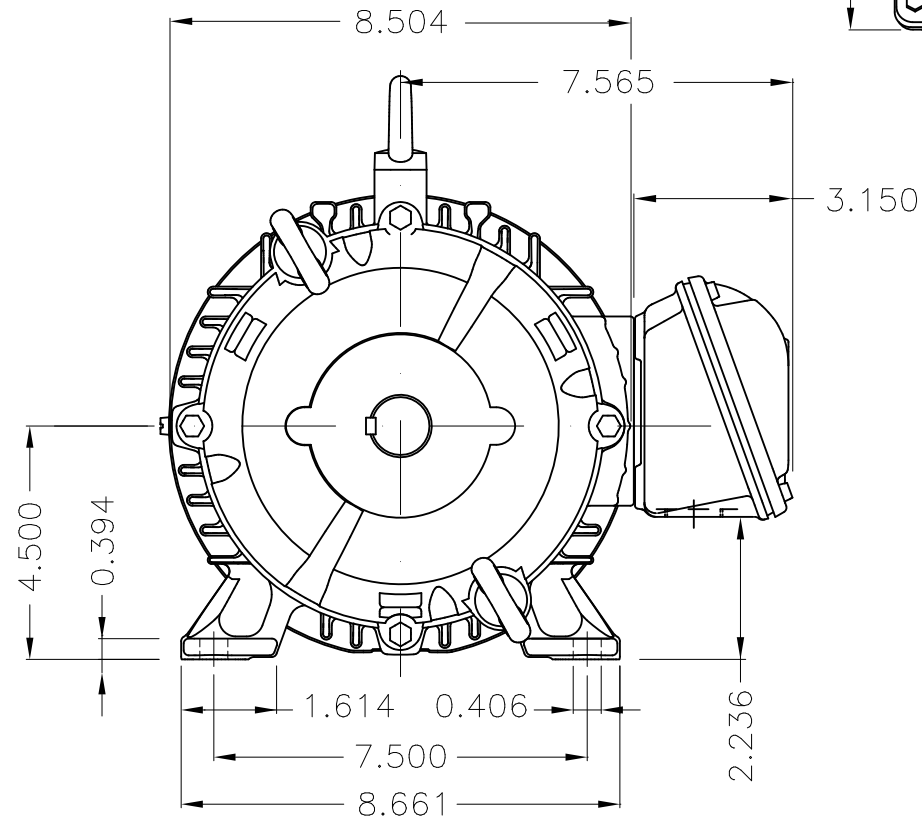

Dimensões em polegada
Dimensions in inches

THIS IS AN UPDATED REVISION, THE
PREVIOUS ONE MUST BE DISREGARDED.

Main terminal box

DE Shaft End

Color RAL 5009
Painting plan 202E
Mounting B3L(E)

ECM	LOC	SUMMARY OF MODIFICATIONS	EXECUTED	CHECKED	RELEASED	DATE	VER
EXECUTED	USERADMIN	 THREE PH W22 MOTOR COOLING TOWER NEMA EF FRAME 182/4T IP55 TEFC WEG code: 11982447					
CHECKED							
RELEASED							
REL DT	24.07.2017	WMO Jaragua do Sul	Product Engineering	SHEET	1 / 1		

5 HP 04 Poles 60Hz

A