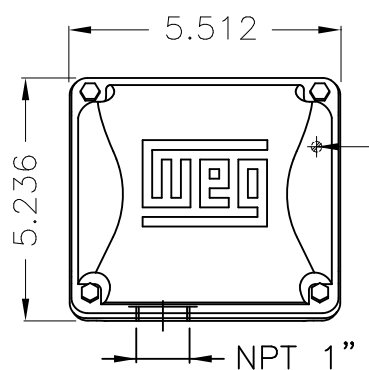

Dimensões em polegada
Dimensions in inches

THIS IS AN UPDATED REVISION, THE
PREVIOUS ONE MUST BE DISREGARDED.

Main terminal box

DE Shaft End

Color RAL 5009
Painting plan 202E
Mounting B3L(E)

ECM	LOC	SUMMARY OF MODIFICATIONS	EXECUTED	CHECKED	RELEASED	DATE	VER
EXECUTED	USERADMIN	 THREE PH W22 MOTOR COOLING TOWER NEMA EF FRAME 182/4T IP55 TEFC WEG code: 11982447					
CHECKED							
RELEASED							
REL DT	24.07.2017	WMO Jaragua do Sul	Product Engineering	SHEET	1 / 1		