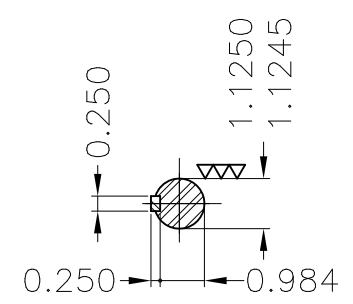

Dimensões em polegada
Dimensions in inches

THIS IS AN UPDATED REVISION, THE
PREVIOUS ONE MUST BE DISREGARDED.

Main terminal box

DE Shaft End

Color RAL 5009
Painting plan 202E
Mounting B3L(E)

ECM	LOC	SUMMARY OF MODIFICATIONS	EXECUTED	CHECKED	RELEASED	DATE	VER
EXECUTED	USERADMIN	 THREE PH W22 MOTOR COOLING TOWER NEMA EF FRAME 182/4T IP55 TEFC WEG code: 11982447					
CHECKED							
RELEASED							
REL DT	24.07.2017	WMO Jaragua do Sul	Product Engineering	SHEET	1 / 1		

5 HP 04 Poles 60Hz

A