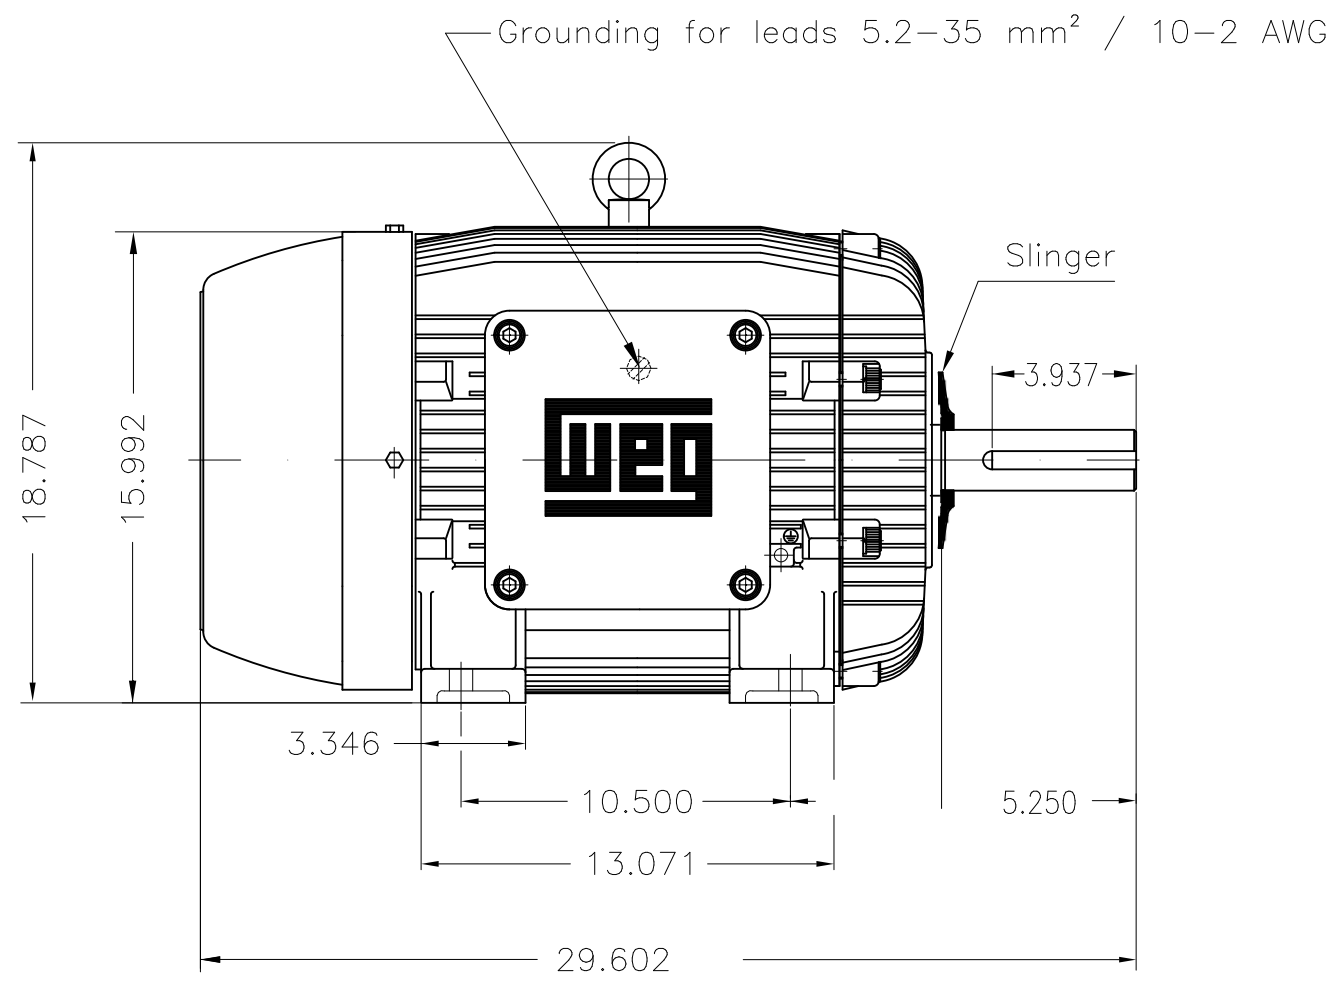

Dimensões em polegada
Dimensions in inches

THIS IS AN UPDATED REVISION, THE
PREVIOUS ONE MUST BE DISREGARDED.

Thermostats 130°C - alarm
Color RAL 5009
Painting plan 202P
Mounting B3R(D)

ECM	LOC	SUMMARY OF MODIFICATIONS	EXECUTED	CHECKED	RELEASED	DATE	VER
EXECUTED	USERADMIN	THREE PHASE EXPL. PROOF MOTOR NEMA P.EFF					
CHECKED		FRAME 324T IP55 TEFC					
RELEASED		WEG code: 11360968					
REL DT	24.07.2017	WMO Jaragua do Sul	Product Engineering	SHEET	1 / 1		

40 HP 04 Poles 60Hz

A