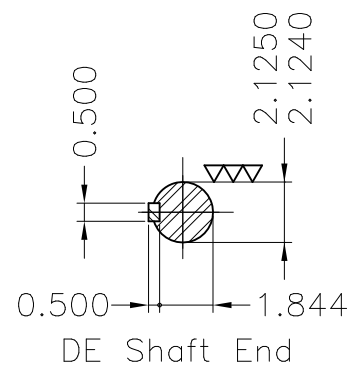

Dimensões em polegada
Dimensions in inches

THIS IS AN UPDATED REVISION, THE
PREVIOUS ONE MUST BE DISREGARDED.

Thermostats 130°C - alarm
Color RAL 5009
Painting plan 202P
Mounting B3R(D)

ECM	LOC	SUMMARY OF MODIFICATIONS	EXECUTED	CHECKED	RELEASED	DATE	VER
EXECUTED	USERADMIN	THREE PHASE EXPL. PROOF MOTOR NEMA P.EFF					
CHECKED		FRAME 324T IP55 TEFC					
RELEASED		WEG code: 11360968					
REL DT	24.07.2017	WMO Jaragua do Sul	Product Engineering	SHEET	1 / 1		

40 HP 04 Poles 60Hz

A