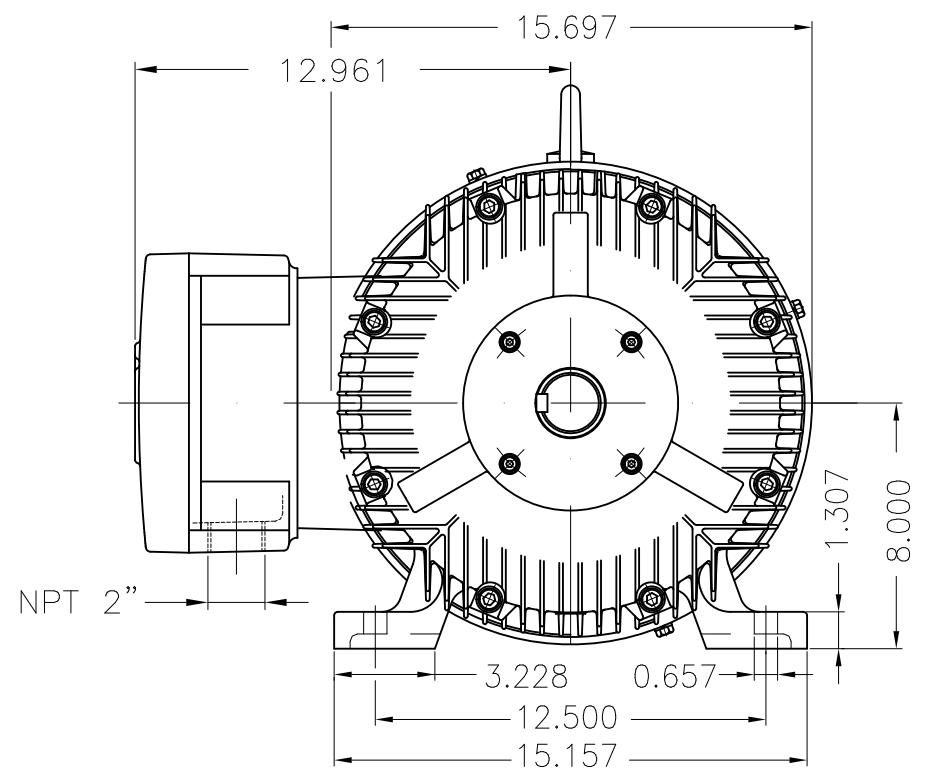

Dimensões em polegada
Dimensions in inches

THIS IS AN UPDATED REVISION, THE
PREVIOUS ONE MUST BE DISREGARDED.

Thermostats 130°C - alarm
Color RAL 5009
Painting plan 202P
Mounting B3R(D)

ECM	LOC	SUMMARY OF MODIFICATIONS	EXECUTED	CHECKED	RELEASED	DATE	VER
EXECUTED	USERADMIN	THREE PHASE EXPL. PROOF MOTOR NEMA P.EFF					
CHECKED		FRAME 324T IP55 TEFC					
RELEASED		WEG code: 11360968					
REL DT	24.07.2017	WMO Jaragua do Sul	Product Engineering	SHEET	1 / 1		

40 HP 04 Poles 60Hz

A