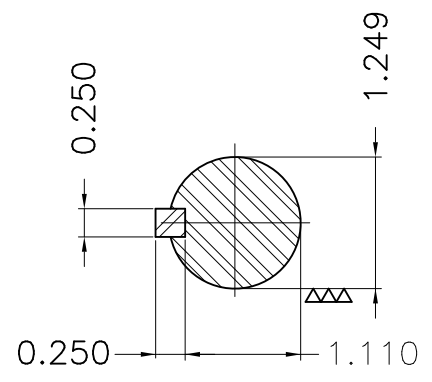

Dimensões em polegada
Dimensions in inches

THIS IS AN UPDATED REVISION, THE
PREVIOUS ONE MUST BE DISREGARDED.

Grounding for leads 25–50 mm² / 3–1 AWG

Main terminal box

Grounding for leads 25–185 mm² / 3AWG–350MCM

Center hole
EUNC 1/2"–13 WEG TBG253

EUNC 1/2"–13 WEG TBG253

Color RAL 5009
Painting plan 203A
Mounting B34R(D)

ECM	LOC	SUMMARY OF MODIFICATIONS			EXECUTED	CHECKED	RELEASED	DATE	VER
EXECUTED	USERADMIN		THREE PHASE MOTOR W22 NEMA PREMIUM EFF.						
CHECKED			FRAME 364/5JM IP55 TEFC						
RELEASED			WEG code: 12712316						
REL DT	24.07.2017	WMO	Jaragua do Sul	Product Engineering	SHEET	1 / 1			