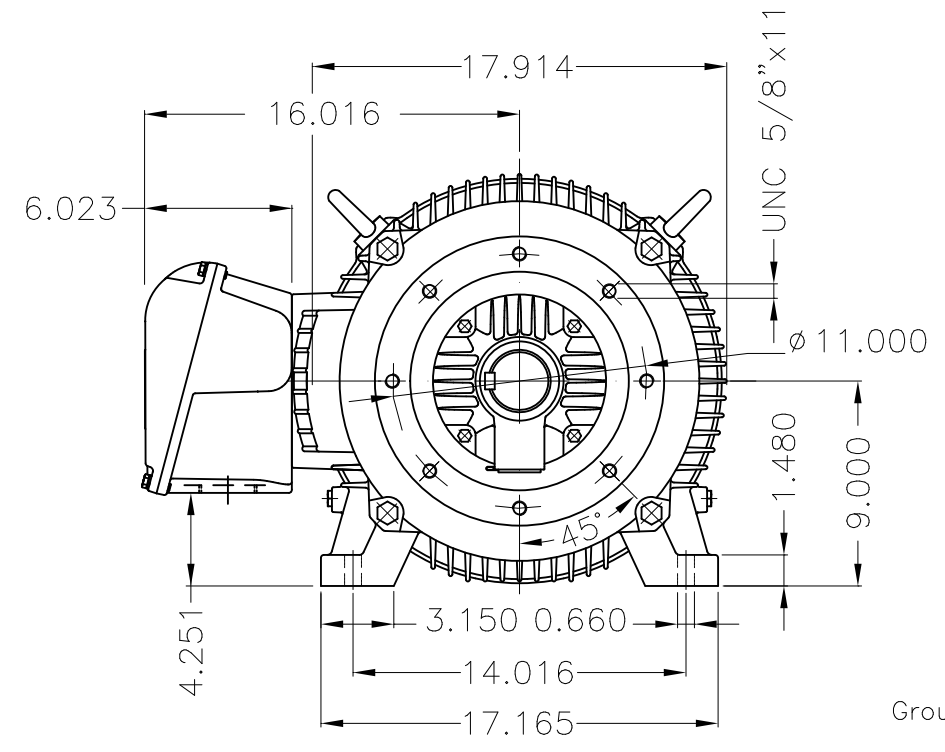

Dimensões em polegada
Dimensions in inches

THIS IS AN UPDATED REVISION, THE
PREVIOUS ONE MUST BE DISREGARDED.

Grounding for leads 25–50 mm² / 3–1 AWG

Main terminal box

Grounding for leads 25–185 mm² / 3AWG–350MCM

Center hole
EUNC 1/2"–13 WEG TBG253

EUNC 1/2"–13 WEG TBG253

Color RAL 5009
Painting plan 203A
Mounting B34R(D)

ECM	LOC	SUMMARY OF MODIFICATIONS			EXECUTED	CHECKED	RELEASED	DATE	VER
EXECUTED	USERADMIN		THREE PHASE MOTOR W22 NEMA PREMIUM EFF.						
CHECKED			FRAME 364/5JM IP55 TEFC						
RELEASED			WEG code: 12712316						
REL DT	24.07.2017	WMO	Jaragua do Sul	Product Engineering	SHEET	1 / 1			

75 HP 04 Poles 60Hz

A

ZME A3