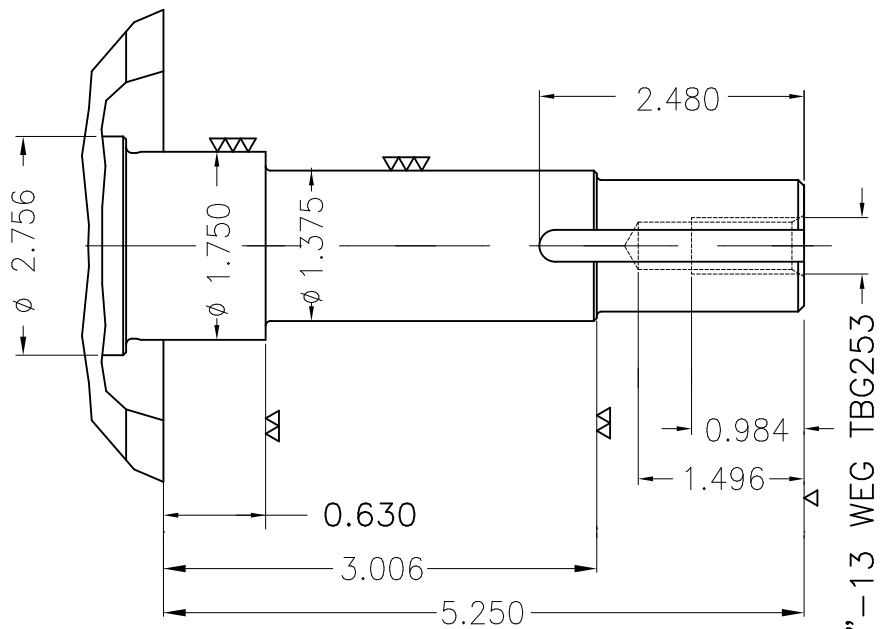

Dimensões em polegada
Dimensions in inches

THIS IS AN UPDATED REVISION, THE
PREVIOUS ONE MUST BE DISREGARDED.

Grounding for leads 25–50 mm² / 3–1 AWG

Main terminal box

Grounding for leads 25–185 mm² / 3AWG–350MCM

Center hole
EUNC 1/2"–13 WEG TBG253

EUNC 1/2"–13 WEG TBG253

Color RAL 5009
Painting plan 203A
Mounting B34R(D)

ECM	LOC	SUMMARY OF MODIFICATIONS			EXECUTED	CHECKED	RELEASED	DATE	VER
EXECUTED	USERADMIN		THREE PHASE MOTOR W22 NEMA PREMIUM EFF.						
CHECKED			FRAME 364/5JM IP55 TEFC						
RELEASED			WEG code: 12712316						
REL DT	24.07.2017	WMO	Jaragua do Sul	Product Engineering	SHEET	1 / 1			