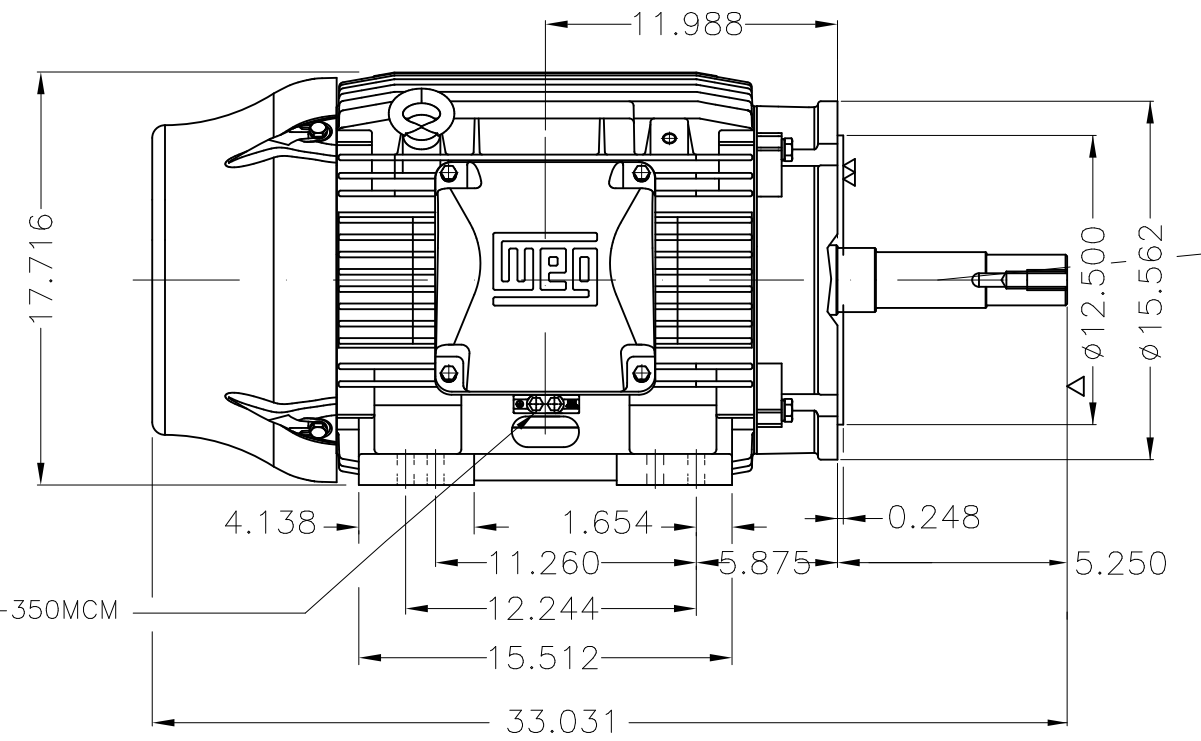

Dimensões em polegada
Dimensions in inches

THIS IS AN UPDATED REVISION, THE
PREVIOUS ONE MUST BE DISREGARDED.

Grounding for leads 25–50 mm² / 3–1 AWG

Main terminal box

Grounding for leads 25–185 mm² / 3AWG–350MCM

Center hole
EUNC 1/2"–13 WEG TBG253

EUNC 1/2"–13 WEG TBG253

Color RAL 5009
Painting plan 203A
Mounting B34R(D)

ECM	LOC	SUMMARY OF MODIFICATIONS			EXECUTED	CHECKED	RELEASED	DATE	VER
EXECUTED	USERADMIN		THREE PHASE MOTOR W22 NEMA PREMIUM EFF.						
CHECKED			FRAME 364/5JM IP55 TEFC						
RELEASED			WEG code: 12712316						
REL DT	24.07.2017	WMO	Jaragua do Sul	Product Engineering	SHEET	1 / 1			