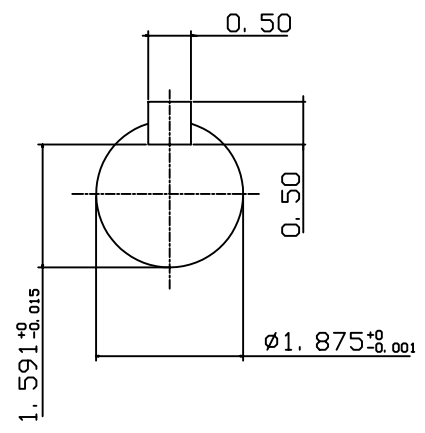

DATE
JULY 15, 2004
CATALOG NO.
NVO254C

OUTLINE DIMENSIONS
3-PHASE INDUCTION MOTOR

MOTOR TYPE:
AEVANE
FRAME NO. 284TC

Pole	HP	KW	Hz	VOLT	Syn. Speed RPM
4	25	18.5	60	230/460	1800

Ins	Rating	Dimension in	Approx Weight	Bearings
F	CONT.	inches	416 lbs.	DE: 6311ZZ NDE: 6310ZZ

Totally Enclosed Fan-Cooled Vertical Type, Squirrel-cage Rotor.

\diamond		
------------	--	--

DWN.	G. L. GUD	03-19-01
CHKD.	C. H. KAD	03-27-01
APPD.	Y. B. HUANG	03-27-01

DWG NO.
31049U584010