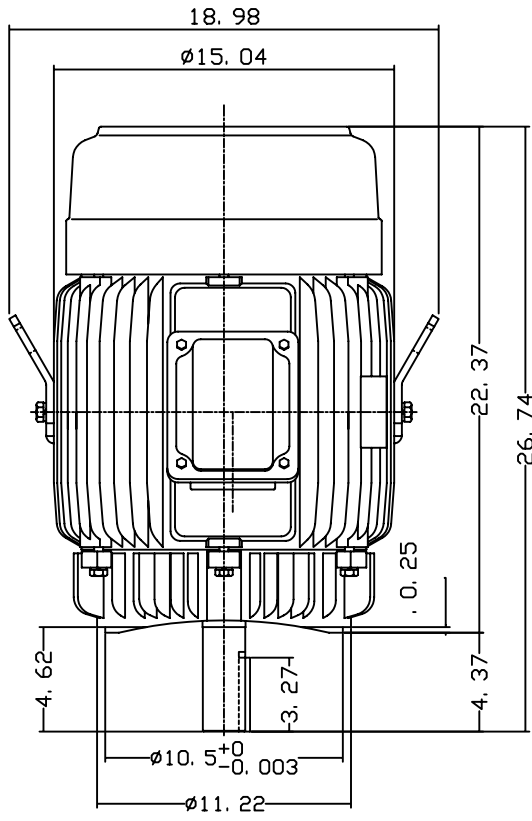

DATE
JULY 15, 2004
CATALOG NO.
NVO254C

OUTLINE DIMENSIONS
3-PHASE INDUCTION MOTOR

MOTOR TYPE:
AEVANE
FRAME NO. 284TC

Pole	HP	KW	Hz	VOLT	Syn. Speed RPM
4	25	18.5	60	230/460	1800

Ins	Rating	Dimension in	Approx Weight	Bearings
F	CONT.	inches	416 lbs.	DE: 6311ZZ NDE: 6310ZZ

Totally Enclosed Fan-Cooled Vertical Type, Squirrel-cage Rotor.

\diamond		
------------	--	--

DWN.	G. L. GUD	03-19-01
CHKD.	C. H. KAD	03-27-01
APPD.	Y. B. HUANG	03-27-01

DWG NO.
31049U584010