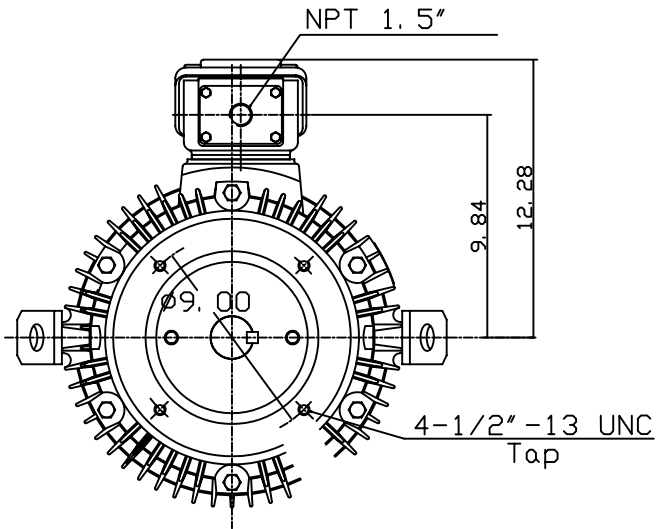

DATE
JULY 15, 2004
CATALOG NO.
NVO254C

OUTLINE DIMENSIONS
3-PHASE INDUCTION MOTOR

MOTOR TYPE:
AEVANE
FRAME NO. 284TC

Pole	HP	KW	Hz	VOLT	Syn. Speed RPM
4	25	18.5	60	230/460	1800

Ins	Rating	Dimension in	Approx Weight	Bearings
F	CONT.	inches	416 lbs.	DE: 6311ZZ NDE: 6310ZZ

Totally Enclosed Fan-Cooled Vertical Type, Squirrel-cage Rotor.

\diamond		
------------	--	--

DWN.	G. L. GUD	03-19-01
CHKD.	C. H. KAD	03-27-01
APPD.	Y. B. HUANG	03-27-01

DWG NO.
31049U584010