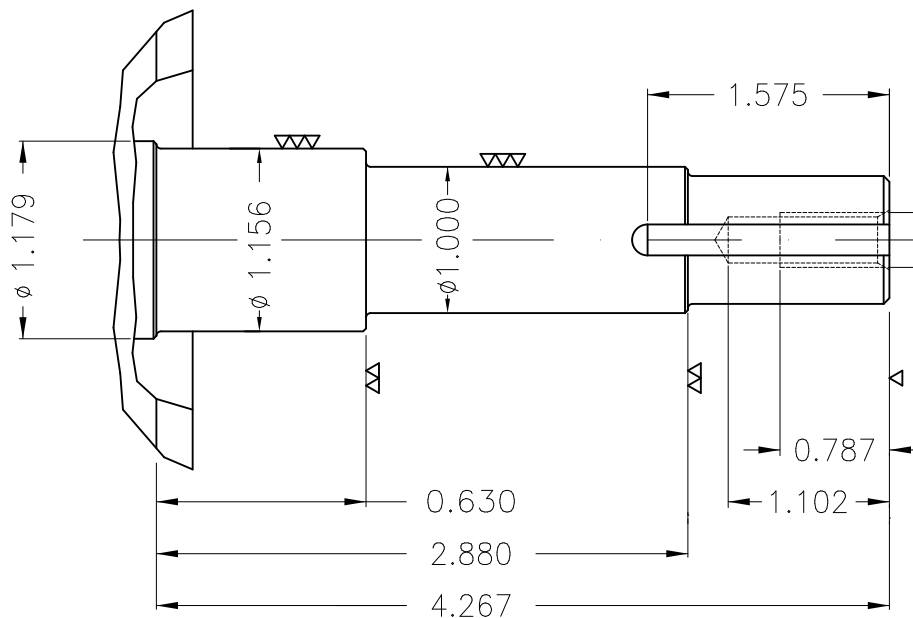

Dimensões em polegada
Dimensions in inches

THIS IS AN UPDATED REVISION, THE
PREVIOUS ONE MUST BE DISREGARDED.

Color Munsell N 1 matte black
Painting plan 207N
Mounting F-1/B34R(D)

| ECM | LOC | SUMMARY OF MODIFICATIONS | EXECUTED | CHECKED | RELEASED | DATE | VER |
|----------|------------|---|---------------------|---------|----------|------|-----|
| EXECUTED | USERADMIN | THREE PHASE ODP ROLLED STEEL NEMA PREM. | | | | | |
| CHECKED | | FRAME 143/5JM ODP | | | | | |
| RELEASED | | WEG code: 12676946 | | | | | |
| REL DT | 24.07.2017 | WMO Jaragua do Sul | Product Engineering | SHEET | 1 / 1 | | |

3 HP 02 Poles 60Hz