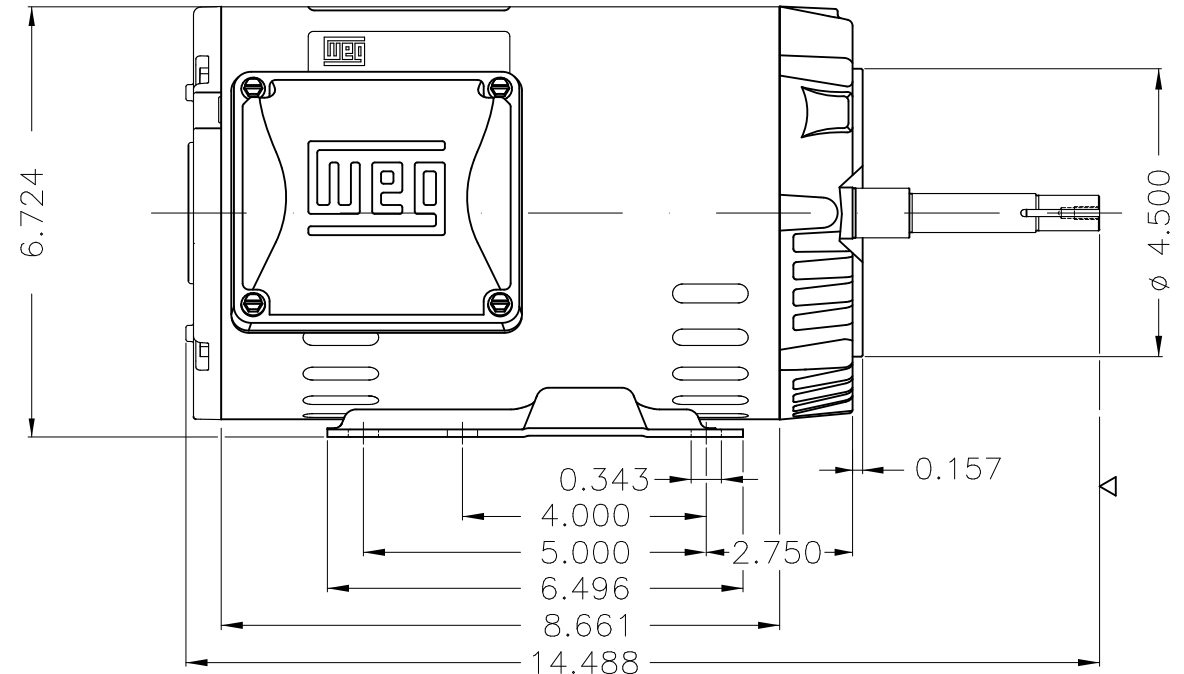

Dimensões em polegada
Dimensions in inches

THIS IS AN UPDATED REVISION, THE
PREVIOUS ONE MUST BE DISREGARDED.

Color Munsell N 1 matte black
Painting plan 207N
Mounting F-1/B34R(D)

| ECM | LOC | SUMMARY OF MODIFICATIONS | EXECUTED | CHECKED | RELEASED | DATE | VER |
|----------|------------|---|---------------------|---------|----------|------|-----|
| EXECUTED | USERADMIN | THREE PHASE ODP ROLLED STEEL NEMA PREM. | | | | | |
| CHECKED | | FRAME 143/5JM ODP | | | | | |
| RELEASED | | WEG code: 12676946 | | | | | |
| REL DT | 24.07.2017 | WMO Jaragua do Sul | Product Engineering | SHEET | 1 / 1 | | |

3 HP 02 Poles 60Hz