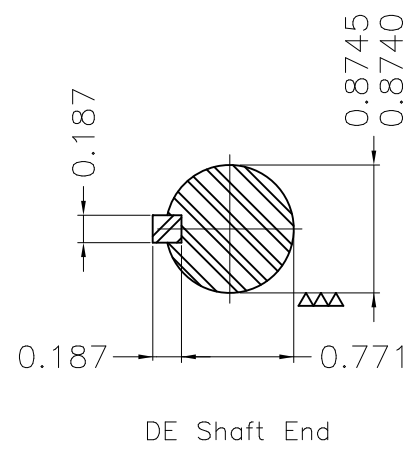

Dimensões em polegada
Dimensions in inches

THIS IS AN UPDATED REVISION, THE
PREVIOUS ONE MUST BE DISREGARDED.

Color Munsell N 1 matte black
Painting plan 207N
Mounting F-1/B34R(D)

| ECM | LOC | SUMMARY OF MODIFICATIONS | EXECUTED | CHECKED | RELEASED | DATE | VER |
|----------|------------|---|---------------------|---------|----------|------|-----|
| EXECUTED | USERADMIN | THREE PHASE ODP ROLLED STEEL NEMA PREM. | | | | | |
| CHECKED | | FRAME 143/5JM ODP | | | | | |
| RELEASED | | WEG code: 12676946 | | | | | |
| REL DT | 24.07.2017 | WMO Jaragua do Sul | Product Engineering | SHEET | 1 / 1 | | |