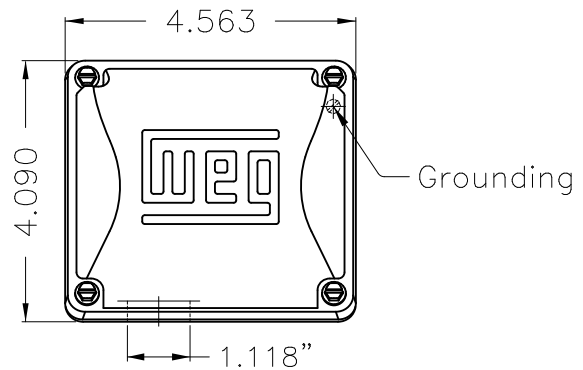

Dimensões em polegada
Dimensions in inches

THIS IS AN UPDATED REVISION, THE
PREVIOUS ONE MUST BE DISREGARDED.

Color Munsell N 1 matte black
Painting plan 207N
Mounting F-1/B34R(D)

| ECM | LOC | SUMMARY OF MODIFICATIONS | EXECUTED | CHECKED | RELEASED | DATE | VER |
|----------|------------|---|---------------------|---------|----------|------|-----|
| EXECUTED | USERADMIN | THREE PHASE ODP ROLLED STEEL NEMA PREM. | | | | | |
| CHECKED | | FRAME 143/5JM ODP | | | | | |
| RELEASED | | WEG code: 12676946 | | | | | |
| REL DT | 24.07.2017 | WMO Jaragua do Sul | Product Engineering | SHEET | 1 / 1 | | |