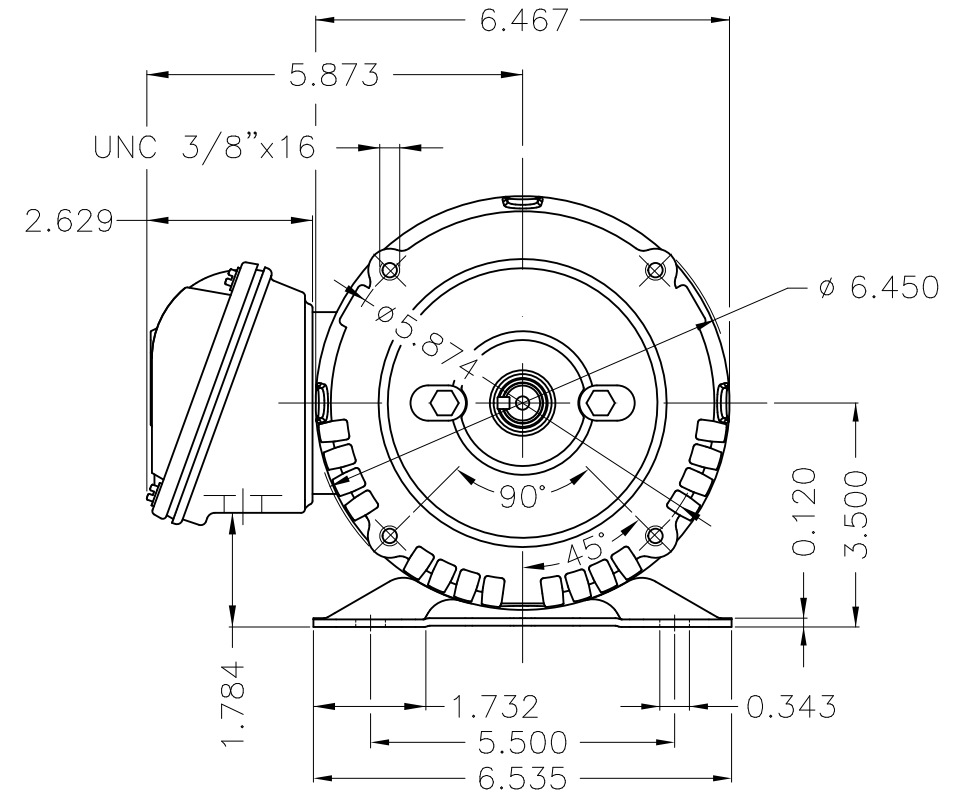

Dimensões em polegada
Dimensions in inches

THIS IS AN UPDATED REVISION, THE
PREVIOUS ONE MUST BE DISREGARDED.

Color Munsell N 1 matte black
Painting plan 207N
Mounting F-1/B34R(D)

| ECM | LOC | SUMMARY OF MODIFICATIONS | EXECUTED | CHECKED | RELEASED | DATE | VER |
|----------|------------|---|---------------------|---------|----------|------|-----|
| EXECUTED | USERADMIN | THREE PHASE ODP ROLLED STEEL NEMA PREM. | | | | | |
| CHECKED | | FRAME 143/5JM ODP | | | | | |
| RELEASED | | WEG code: 12676946 | | | | | |
| REL DT | 24.07.2017 | WMO Jaragua do Sul | Product Engineering | SHEET | 1 / 1 | | |

3 HP 02 Poles 60Hz