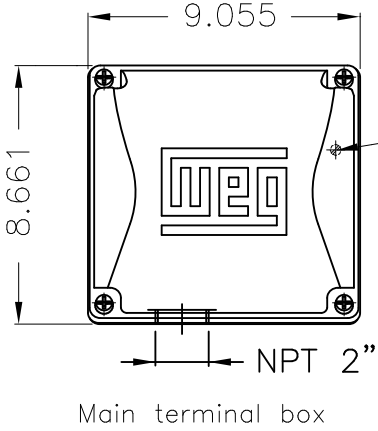

Dimensões em polegada
Dimensions in inches

THIS IS AN UPDATED REVISION, THE
PREVIOUS ONE MUST BE DISREGARDED.

Without fan
Without fan cover
Color RAL 5009
Painting plan 202E
Mounting B3R(D)

ECM	LOC	SUMMARY OF MODIFICATIONS			EXECUTED	CHECKED	RELEASED	DATE	VER
EXECUTED	USERADMIN		THREE PH W22 MOTOR COOLING TOWER NEMA EF						
CHECKED			FRAME 324T IP55 TEAO						
RELEASED			WEG code: 12127098						
REL DT	24.07.2017	WMO	Jaragua do Sul	Product Engineering	SHEET	1 / 1			

40 HP 04 Poles 60Hz