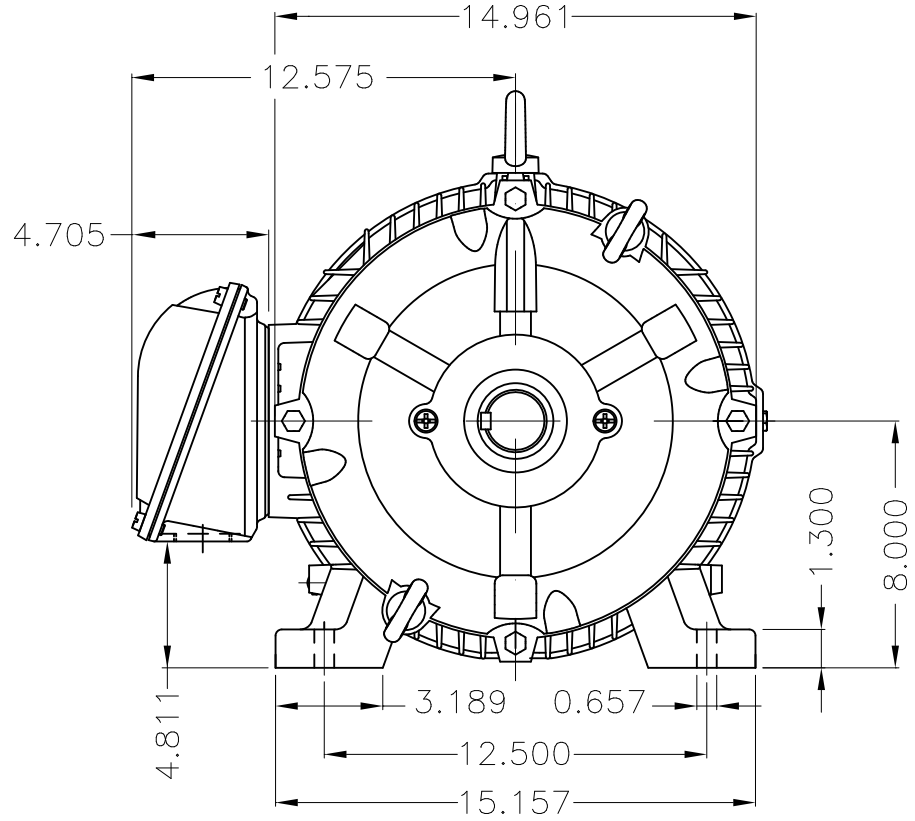

Dimensões em polegada
Dimensions in inches

THIS IS AN UPDATED REVISION, THE
PREVIOUS ONE MUST BE DISREGARDED.

Without fan
Without fan cover
Color RAL 5009
Painting plan 202E
Mounting B3R(D)

ECM	LOC	SUMMARY OF MODIFICATIONS			EXECUTED	CHECKED	RELEASED	DATE	VER
EXECUTED	USERADMIN		THREE PH W22 MOTOR COOLING TOWER NEMA EF						
CHECKED			FRAME 324T IP55 TEAO						
RELEASED			WEG code: 12127098						
REL DT	24.07.2017	WMO	Jaragua do Sul	Product Engineering	SHEET	1 / 1			

40 HP 04 Poles 60Hz