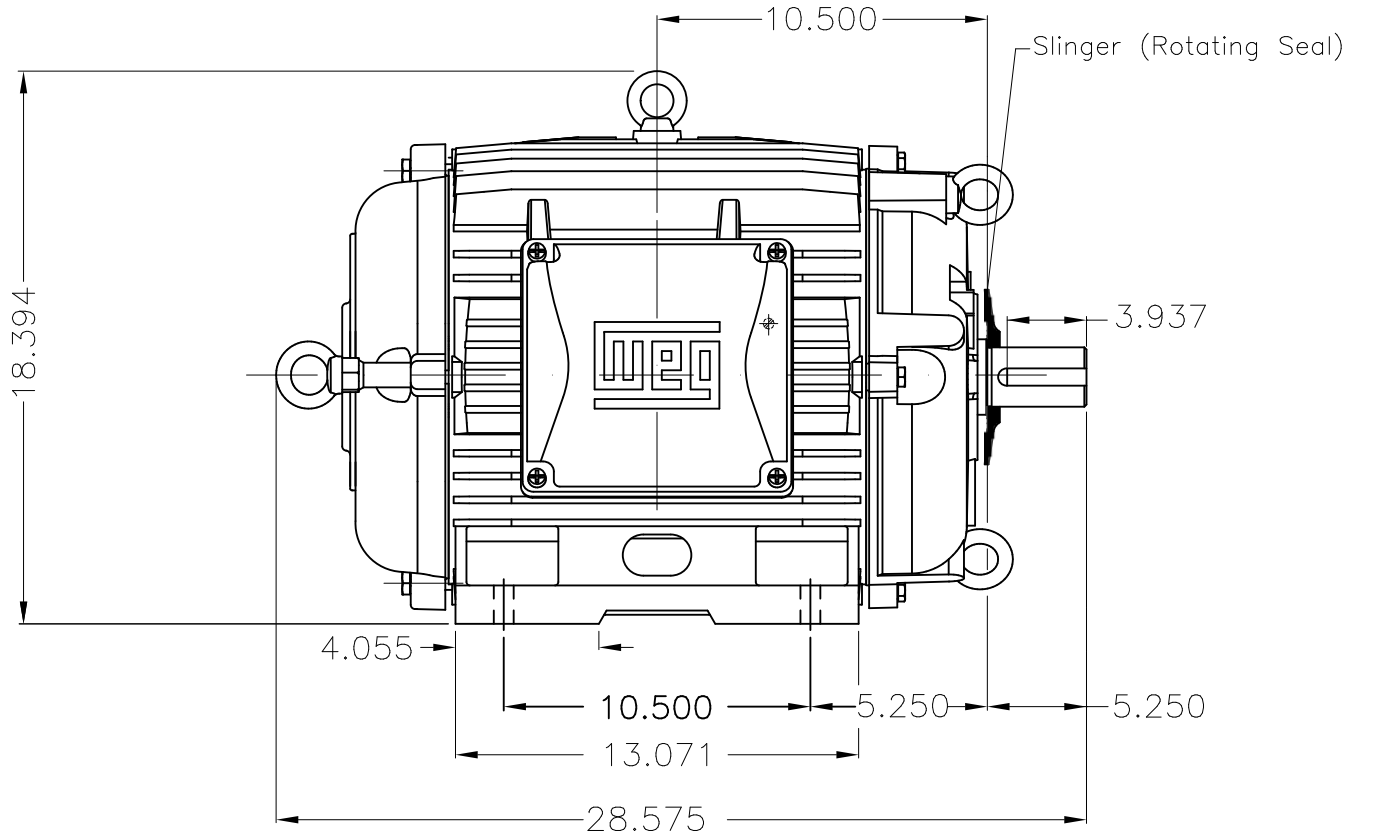

Dimensões em polegada
Dimensions in inches

THIS IS AN UPDATED REVISION, THE
PREVIOUS ONE MUST BE DISREGARDED.

Without fan
Without fan cover
Color RAL 5009
Painting plan 202E
Mounting B3R(D)

ECM	LOC	SUMMARY OF MODIFICATIONS			EXECUTED	CHECKED	RELEASED	DATE	VER
EXECUTED	USERADMIN		THREE PH W22 MOTOR COOLING TOWER NEMA EF						
CHECKED			FRAME 324T IP55 TEAO						
RELEASED			WEG code: 12127098						
REL DT	24.07.2017	WMO	Jaragua do Sul	Product Engineering	SHEET	1 / 1			

40 HP 04 Poles 60Hz