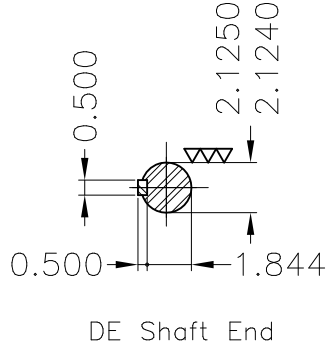

Dimensões em polegada
Dimensions in inches

THIS IS AN UPDATED REVISION, THE
PREVIOUS ONE MUST BE DISREGARDED.

Without fan
Without fan cover
Color RAL 5009
Painting plan 202E
Mounting B3R(D)

ECM	LOC	SUMMARY OF MODIFICATIONS			EXECUTED	CHECKED	RELEASED	DATE	VER
EXECUTED	USERADMIN		THREE PH W22 MOTOR COOLING TOWER NEMA EF						
CHECKED			FRAME 324T IP55 TEAO						
RELEASED			WEG code: 12127098						
REL DT	24.07.2017	WMO	Jaragua do Sul	Product Engineering	SHEET	1 / 1			

40 HP 04 Poles 60Hz