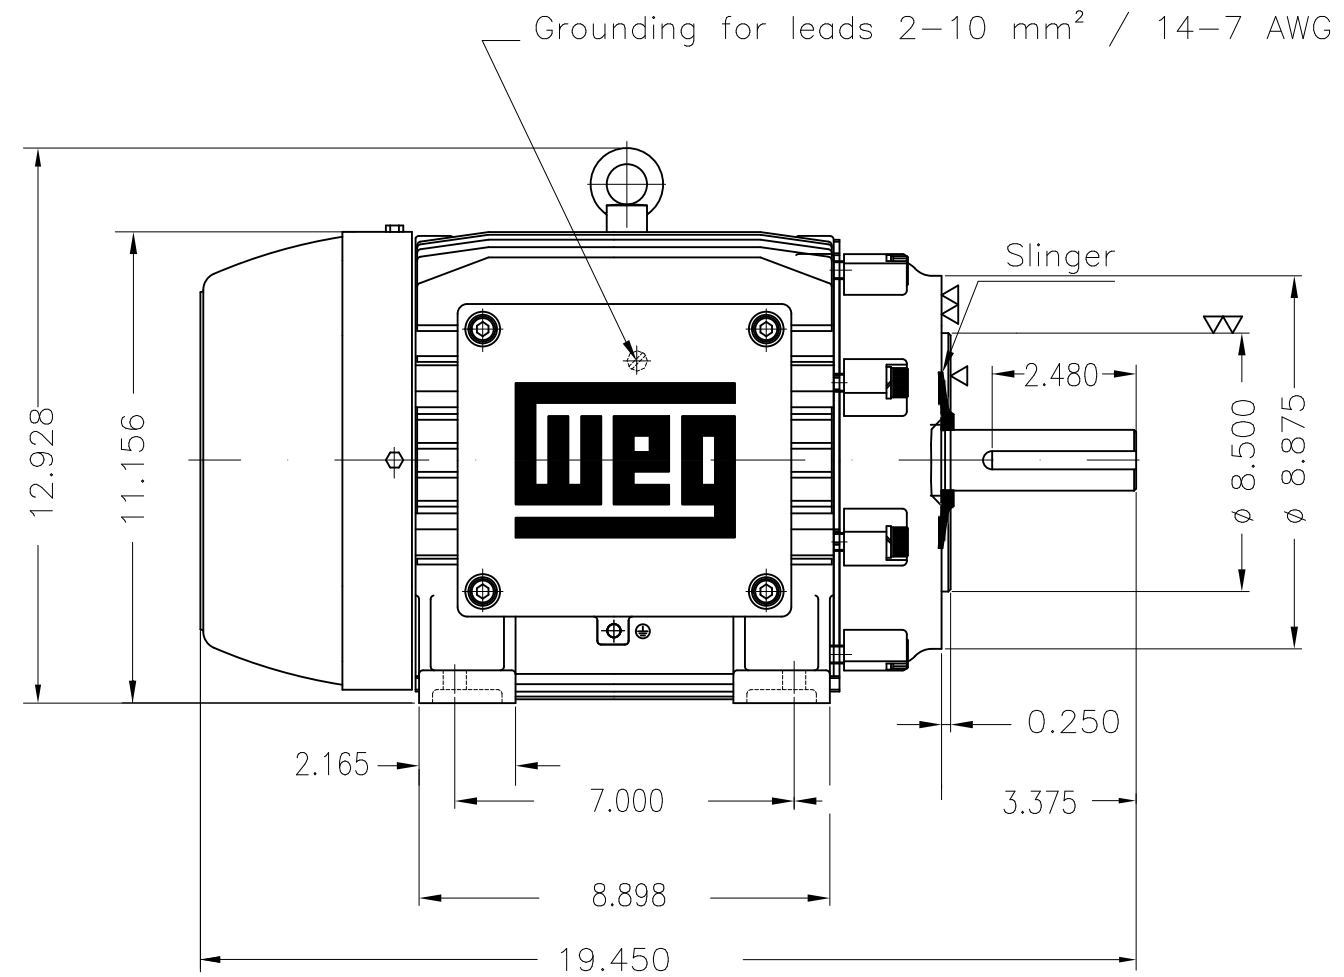

Dimensões em polegada
Dimensions in inches

THIS IS AN UPDATED REVISION, THE
PREVIOUS ONE MUST BE DISREGARDED.

Thermostats 130°C - alarm
Color RAL 5009
Painting plan 202P
Mounting B34R(D)

ECM	LOC	SUMMARY OF MODIFICATIONS			EXECUTED	CHECKED	RELEASED	DATE	VER
EXECUTED	USERADMIN		THREE PHASE EXPL. PROOF MOTOR NEMA P.EFF						
CHECKED			FRAME 215TC IP55 TEFC						
RELEASED			WEG code: 12408342						
REL DT	24.07.2017	WMO	Jaragua do Sul	Product Engineering	SHEET	1 / 1			

10 HP 04 Poles 60Hz

A