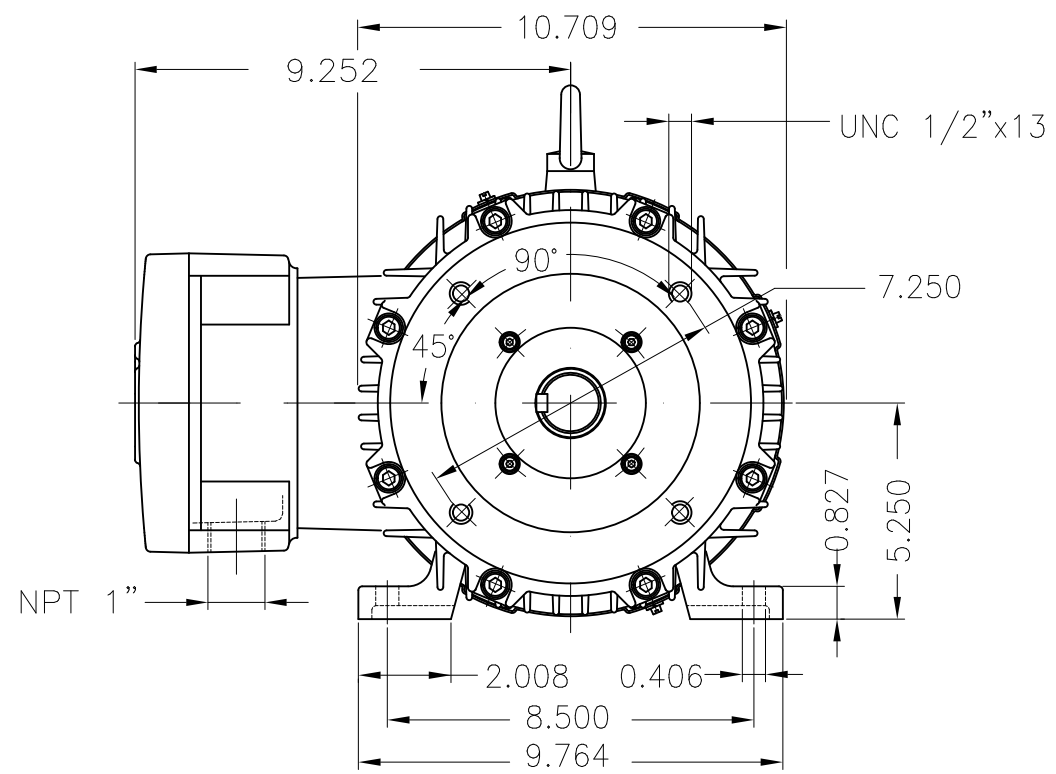

Dimensões em polegada
Dimensions in inches

THIS IS AN UPDATED REVISION, THE
PREVIOUS ONE MUST BE DISREGARDED.

Thermostats 130°C - alarm
Color RAL 5009
Painting plan 202P
Mounting B34R(D)

ECM	LOC	SUMMARY OF MODIFICATIONS			EXECUTED	CHECKED	RELEASED	DATE	VER
EXECUTED	USERADMIN		THREE PHASE EXPL. PROOF MOTOR NEMA P.EFF						
CHECKED			FRAME 215TC IP55 TEFC						
RELEASED			WEG code: 12408342						
REL DT	24.07.2017	WMO	Jaragua do Sul	Product Engineering	SHEET	1 / 1			

10 HP 04 Poles 60Hz

A