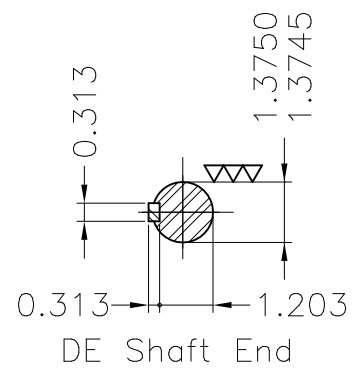

Dimensões em polegada
Dimensions in inches

THIS IS AN UPDATED REVISION, THE
PREVIOUS ONE MUST BE DISREGARDED.

Thermostats 130°C - alarm
Color RAL 5009
Painting plan 202P
Mounting B34R(D)

ECM	LOC	SUMMARY OF MODIFICATIONS			EXECUTED	CHECKED	RELEASED	DATE	VER
EXECUTED	USERADMIN		THREE PHASE EXPL. PROOF MOTOR NEMA P.EFF						
CHECKED			FRAME 215TC IP55 TEFC						
RELEASED			WEG code: 12408342						
REL DT	24.07.2017	WMO	Jaragua do Sul	Product Engineering	SHEET	1 / 1			

10 HP 04 Poles 60Hz

A