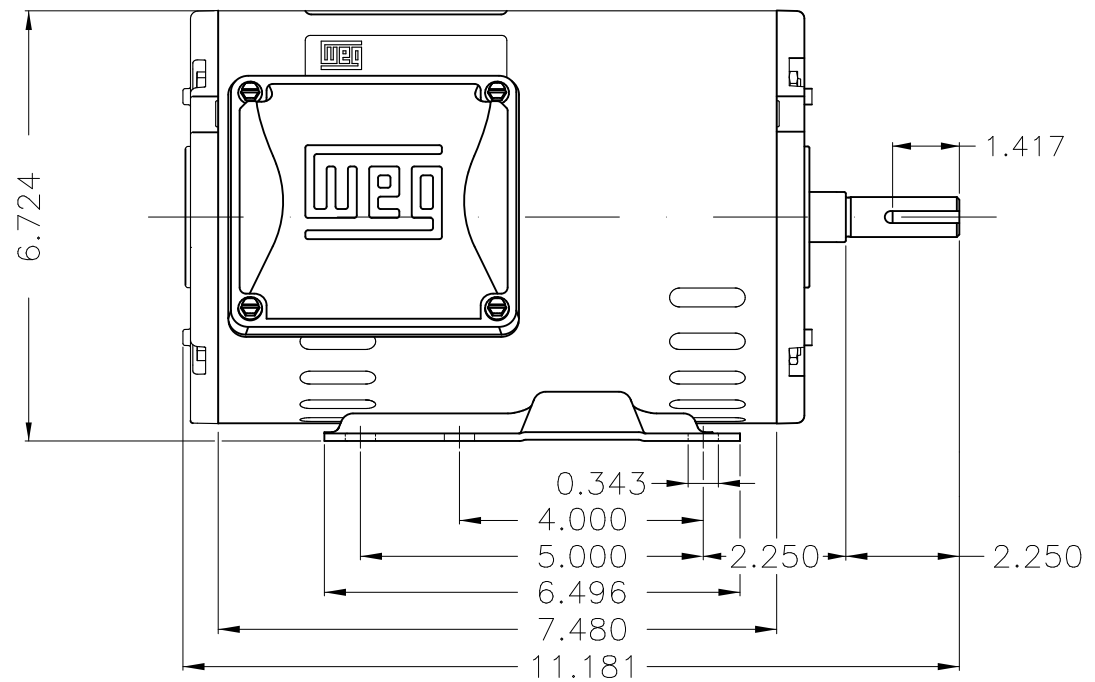

Dimensões em polegada
Dimensions in inches

THIS IS AN UPDATED REVISION, THE
PREVIOUS ONE MUST BE DISREGARDED.

Color Munsell N 1 matte black
Painting plan 207N
Mounting F-1/B3R(D)

ECM	LOC	SUMMARY OF MODIFICATIONS	EXECUTED	CHECKED	RELEASED	DATE	VER
EXECUTED	USERADMIN	 THREE PHASE ODP ROLLED STEEL NEMA PREM. FRAME 143/5T ODP WEG code: 12674790					
CHECKED							
RELEASED							
REL DT	24.07.2017	WMO Jaragua do Sul	Product Engineering	SHEET	1 / 1		

1 HP 04 Poles 60Hz

A