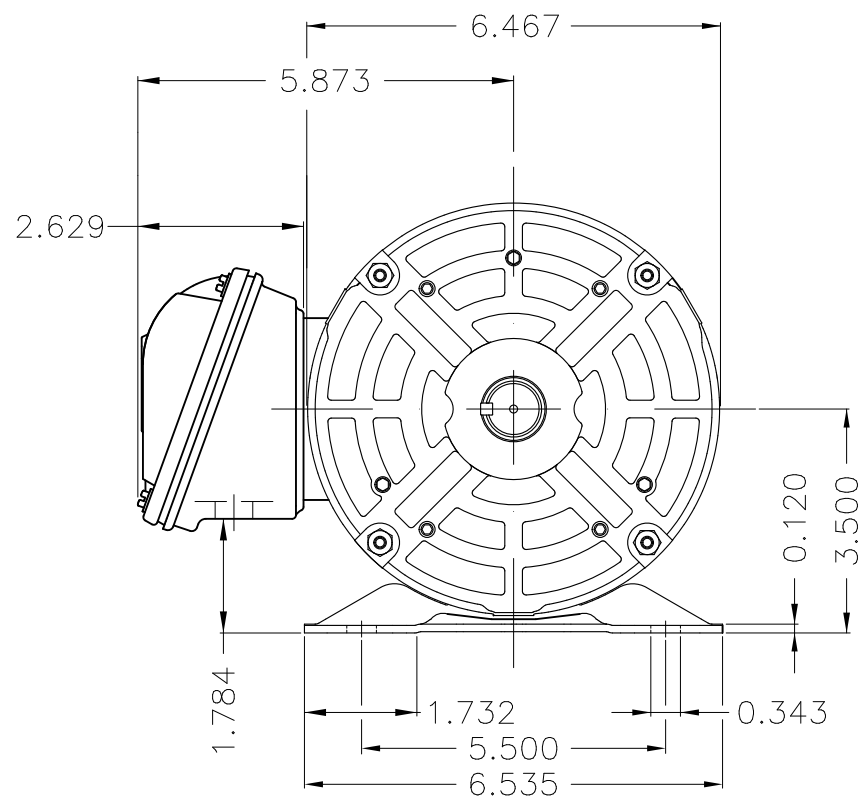

Dimensões em polegada
Dimensions in inches

THIS IS AN UPDATED REVISION, THE
PREVIOUS ONE MUST BE DISREGARDED.

Color Munsell N 1 matte black
Painting plan 207N
Mounting F-1/B3R(D)

ECM	LOC	SUMMARY OF MODIFICATIONS	EXECUTED	CHECKED	RELEASED	DATE	VER
EXECUTED	USERADMIN	 THREE PHASE ODP ROLLED STEEL NEMA PREM. FRAME 143/5T ODP WEG code: 12674790					
CHECKED							
RELEASED							
REL DT	24.07.2017	WMO Jaragua do Sul	Product Engineering	SHEET	1 / 1		

1 HP 04 Poles 60Hz

A