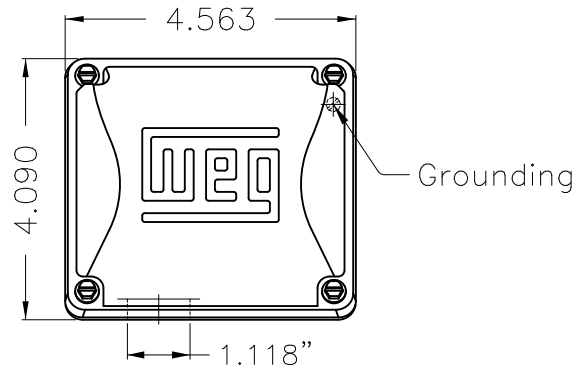

Dimensões em polegada
Dimensions in inches

THIS IS AN UPDATED REVISION, THE
PREVIOUS ONE MUST BE DISREGARDED.

Color Munsell N 1 matte black
Painting plan 207N
Mounting F-1/B3R(D)

ECM	LOC	SUMMARY OF MODIFICATIONS	EXECUTED	CHECKED	RELEASED	DATE	VER
EXECUTED	USERADMIN	 THREE PHASE ODP ROLLED STEEL NEMA PREM. FRAME 143/5T ODP WEG code: 12674790					
CHECKED							
RELEASED							
REL DT	24.07.2017	WMO Jaragua do Sul	Product Engineering	SHEET	1 / 1		

1 HP 04 Poles 60Hz

A