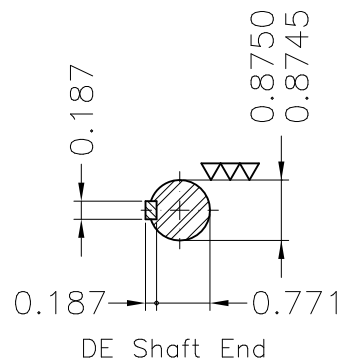

Dimensões em polegada
Dimensions in inches

THIS IS AN UPDATED REVISION, THE
PREVIOUS ONE MUST BE DISREGARDED.

Color Munsell N 1 matte black
Painting plan 207N
Mounting F-1/B3R(D)

ECM	LOC	SUMMARY OF MODIFICATIONS	EXECUTED	CHECKED	RELEASED	DATE	VER
EXECUTED	USERADMIN	 THREE PHASE ODP ROLLED STEEL NEMA PREM. FRAME 143/5T ODP WEG code: 12674790					
CHECKED							
RELEASED							
REL DT	24.07.2017	WMO Jaragua do Sul	Product Engineering	SHEET	1 / 1		

1 HP 04 Poles 60Hz

A