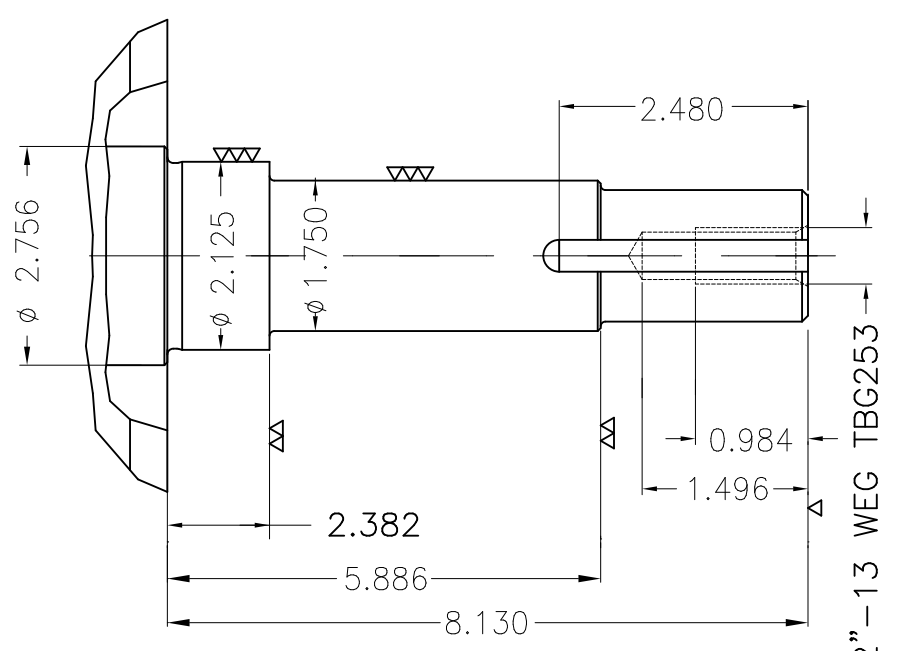

Dimensões em polegada
Dimensions in inches

THIS IS AN UPDATED REVISION, THE
PREVIOUS ONE MUST BE DISREGARDED.

EUNC 1/2"-13 WEG TBG253

Color RAL 5009
Painting plan 203A
Mounting B34R(D)

ECM	LOC	SUMMARY OF MODIFICATIONS	EXECUTED	CHECKED	RELEASED	DATE	VER
EXECUTED	USERADMIN	THREE PHASE MOTOR JP NEMA PREMIUM EFF.					
CHECKED		FRAME 364/5JP IP23 ODP					
RELEASED		WEG code: 11263066					
REL DT	24.07.2017	WMO Jaraguá do Sul	Product Engineering	SHEET	1 / 1		

75 HP 04 Poles 60Hz

A