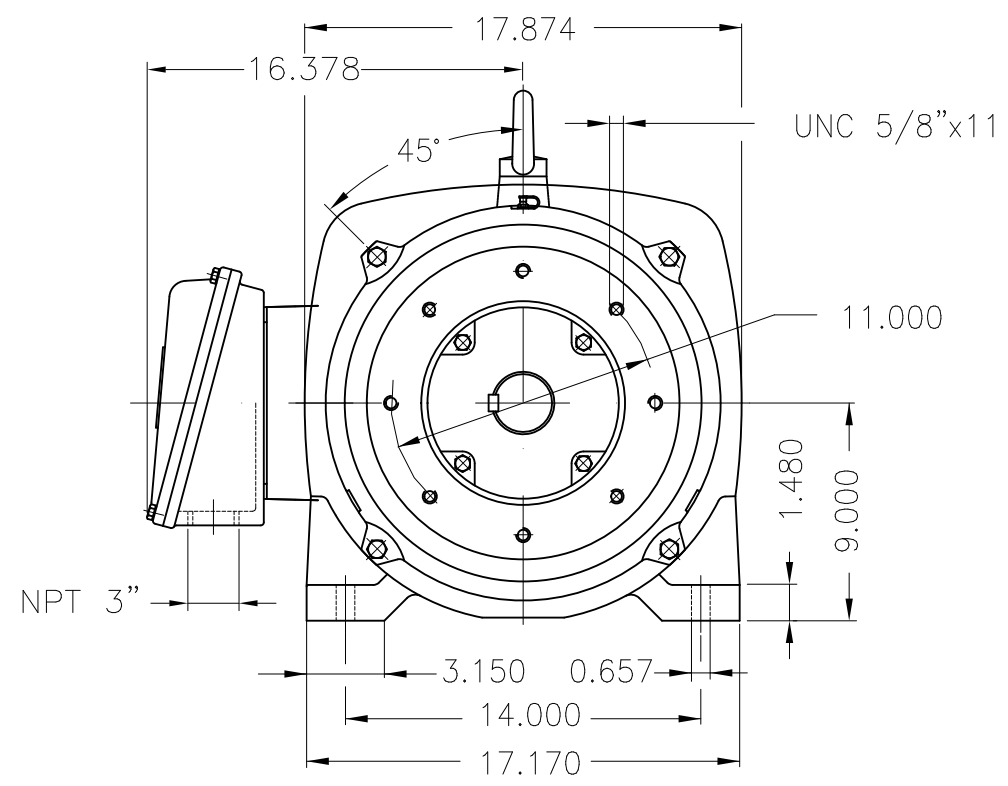

Dimensões em polegada
Dimensions in inches

THIS IS AN UPDATED REVISION, THE
PREVIOUS ONE MUST BE DISREGARDED.

EUNC 1/2"-13 WEG TBG253

Color RAL 5009
Painting plan 203A
Mounting B34R(D)

ECM	LOC	SUMMARY OF MODIFICATIONS	EXECUTED	CHECKED	RELEASED	DATE	VER
EXECUTED	USERADMIN	THREE PHASE MOTOR JP NEMA PREMIUM EFF.					
CHECKED		FRAME 364/5JP IP23 ODP					
RELEASED		WEG code: 11263066					
REL DT	24.07.2017	WMO Jaraguá do Sul	Product Engineering	SHEET	1 / 1		

75 HP 04 Poles 60Hz

A