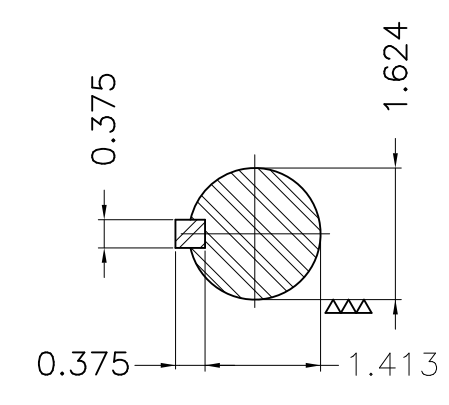

Dimensões em polegada
Dimensions in inches

THIS IS AN UPDATED REVISION, THE
PREVIOUS ONE MUST BE DISREGARDED.

EUNC 1/2"-13 WEG TBG253

Color RAL 5009
Painting plan 203A
Mounting B34R(D)

ECM	LOC	SUMMARY OF MODIFICATIONS	EXECUTED	CHECKED	RELEASED	DATE	VER
EXECUTED	USERADMIN	THREE PHASE MOTOR JP NEMA PREMIUM EFF.					
CHECKED		FRAME 364/5JP IP23 ODP					
RELEASED		WEG code: 11263066					
REL DT	24.07.2017	WMO Jaraguá do Sul	Product Engineering	SHEET	1 / 1		

75 HP 04 Poles 60Hz

A