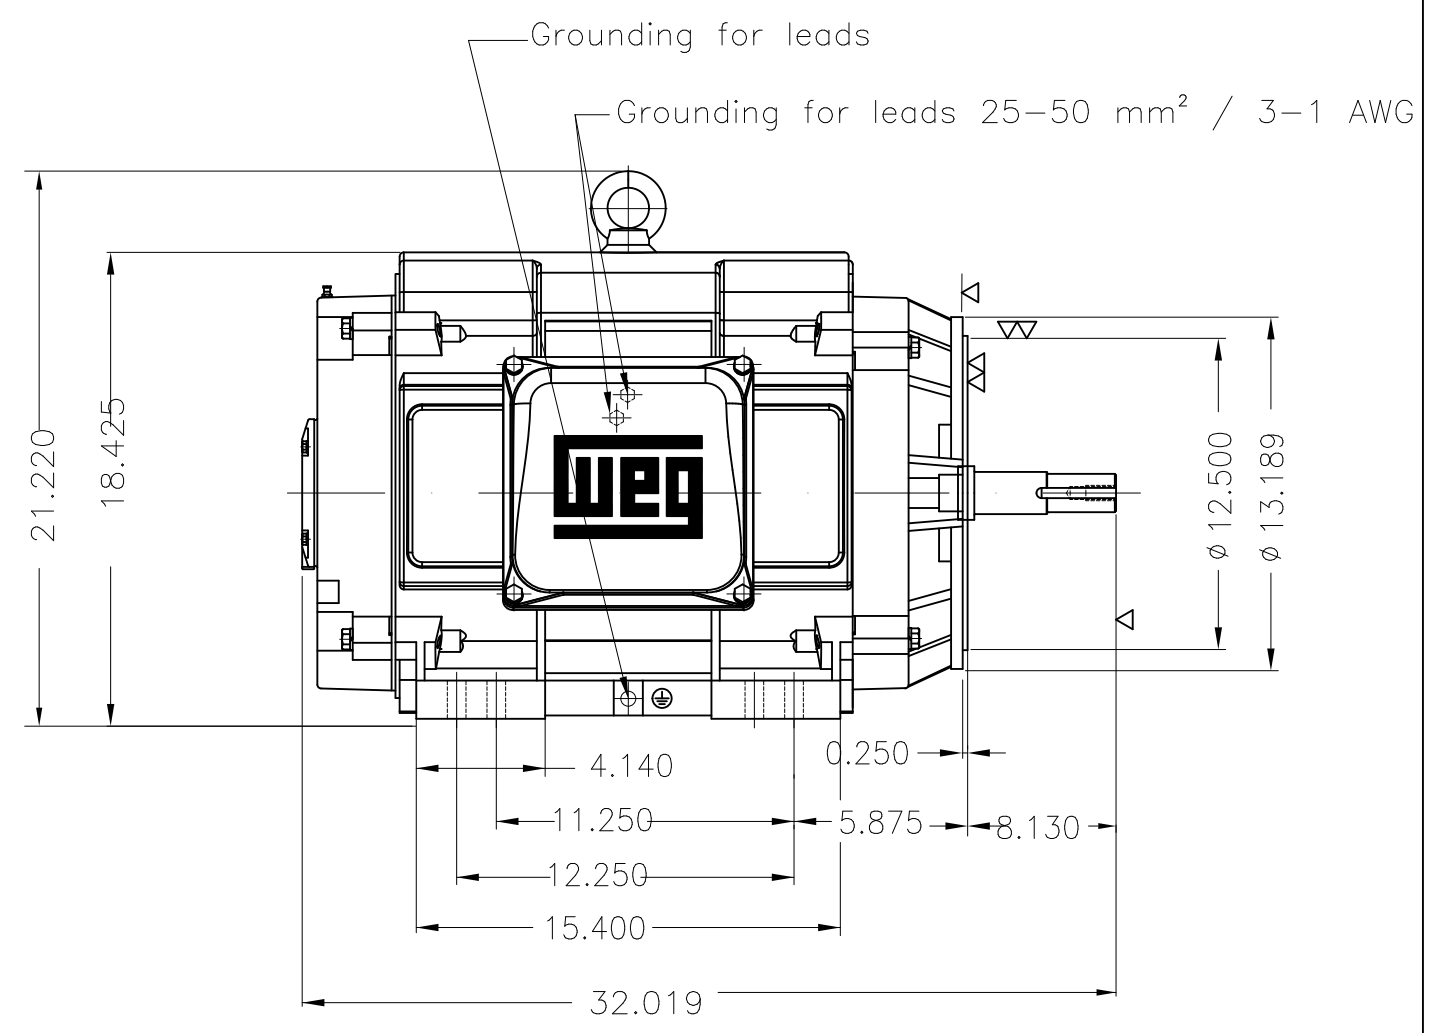

Dimensões em polegada
Dimensions in inches

THIS IS AN UPDATED REVISION, THE
PREVIOUS ONE MUST BE DISREGARDED.

EUNC 1/2"-13 WEG TBG253

Color RAL 5009
Painting plan 203A
Mounting B34R(D)

ECM	LOC	SUMMARY OF MODIFICATIONS	EXECUTED	CHECKED	RELEASED	DATE	VER
EXECUTED	USERADMIN	THREE PHASE MOTOR JP NEMA PREMIUM EFF.					
CHECKED		FRAME 364/5JP IP23 ODP					
RELEASED		WEG code: 11263066					
REL DT	24.07.2017	WMO Jaraguá do Sul	Product Engineering	SHEET	1 / 1		

75 HP 04 Poles 60Hz

A