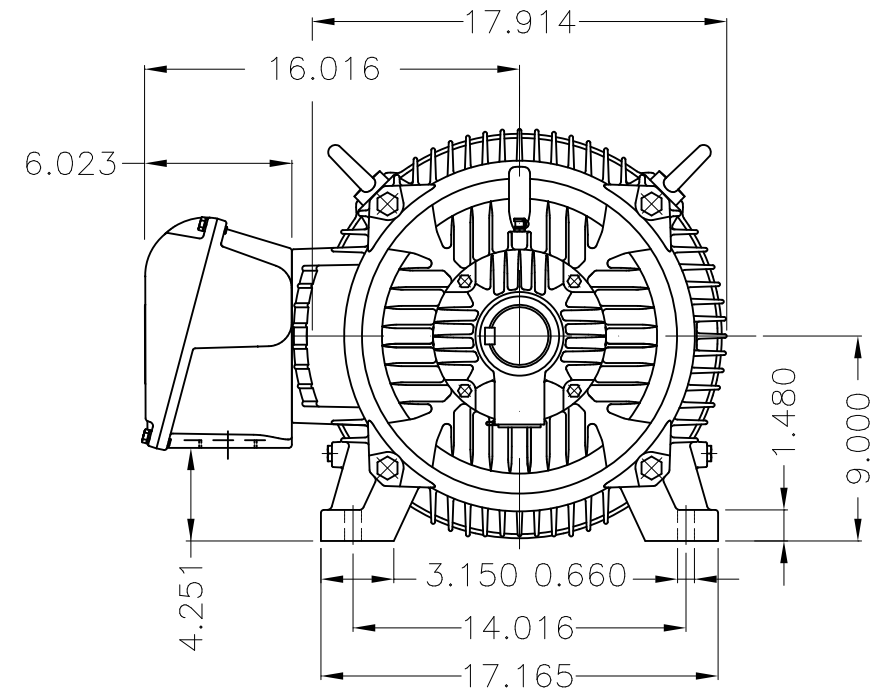

Dimensões em polegada
Dimensions in inches

THIS IS AN UPDATED REVISION, THE
PREVIOUS ONE MUST BE DISREGARDED.

Grounding for leads 25–50 mm² / 3–1 AWG

Main terminal box

Grounding for leads 25–185 mm² / 3AWG–350MCM

Center hole
DUNC 3/4"–10 WEG TBG12

DE Shaft End

Color RAL 5009
Painting plan 203A
Mounting B3R(D)

ECM	LOC	SUMMARY OF MODIFICATIONS		EXECUTED	CHECKED	RELEASED	DATE	VER
EXECUTED	USERADMIN		THREE PHASE W22 MOTOR - NEMA PREMIUM EFF					
CHECKED			FRAME 364/5T IP55 TEFC					
RELEASED			WEG code: 11165758					
REL DT	24.07.2017	WMO	Jaragua do Sul	Product Engineering	SHEET	1 / 1		

50 HP 06 Poles 60Hz