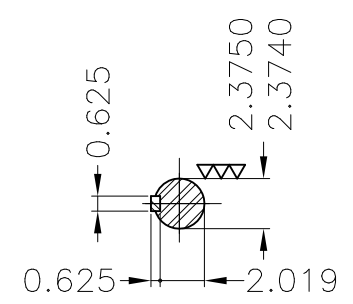

Dimensões em polegada
Dimensions in inches

THIS IS AN UPDATED REVISION, THE
PREVIOUS ONE MUST BE DISREGARDED.

Grounding for leads 25–50 mm² / 3–1 AWG

Main terminal box

Grounding for leads 25–185 mm² / 3AWG–350MCM

Center hole
DUNC 3/4"–10 WEG TBG12

DE Shaft End

Color RAL 5009
Painting plan 203A
Mounting B3R(D)

ECM	LOC	SUMMARY OF MODIFICATIONS		EXECUTED	CHECKED	RELEASED	DATE	VER
EXECUTED	USERADMIN		THREE PHASE W22 MOTOR - NEMA PREMIUM EFF					
CHECKED			FRAME 364/5T IP55 TEFC					
RELEASED			WEG code: 11165758					
REL DT	24.07.2017	WMO	Jaragua do Sul	Product Engineering	SHEET	1 / 1		