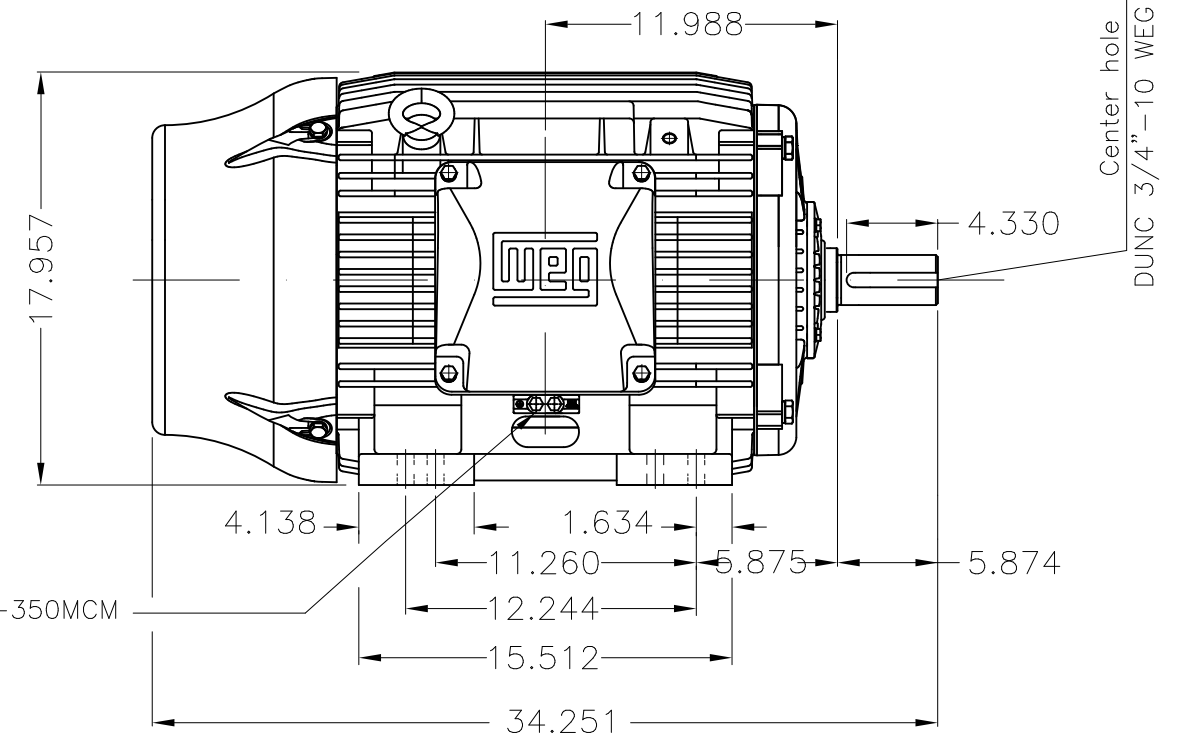

Dimensões em polegada
Dimensions in inches

THIS IS AN UPDATED REVISION, THE
PREVIOUS ONE MUST BE DISREGARDED.

Grounding for leads 25–50 mm² / 3–1 AWG

Main terminal box

Grounding for leads 25–185 mm² / 3AWG–350MCM

Center hole
DUNC 3/4"–10 WEG TBG12

DE Shaft End

Color RAL 5009
Painting plan 203A
Mounting B3R(D)

ECM	LOC	SUMMARY OF MODIFICATIONS		EXECUTED	CHECKED	RELEASED	DATE	VER
EXECUTED	USERADMIN		THREE PHASE W22 MOTOR - NEMA PREMIUM EFF					
CHECKED			FRAME 364/5T IP55 TEFC					
RELEASED			WEG code: 11165758					
REL DT	24.07.2017	WMO	Jaragua do Sul	Product Engineering	SHEET	1 / 1		

50 HP 06 Poles 60Hz