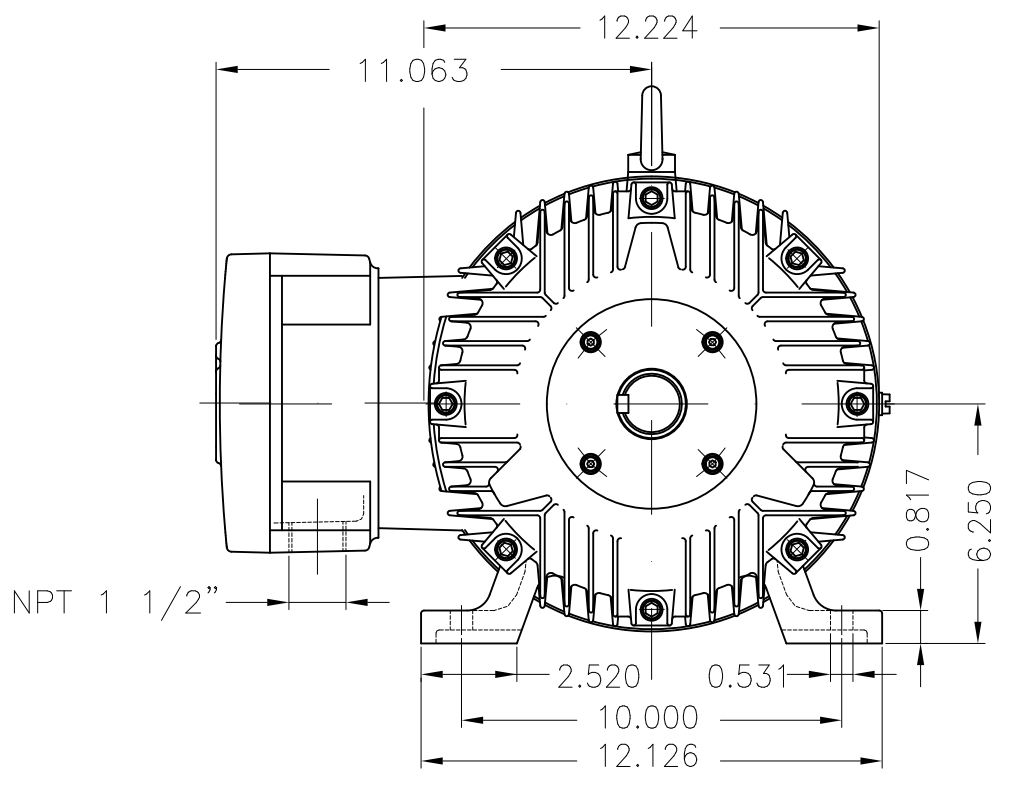

Dimensões em polegada
Dimensions in inches

THIS IS AN UPDATED REVISION, THE
PREVIOUS ONE MUST BE DISREGARDED.

Thermostats 130°C - alarm
Color RAL 5009
Painting plan 202P
Mounting B3R(D)

ECM	LOC	SUMMARY OF MODIFICATIONS	EXECUTED	CHECKED	RELEASED	DATE	VER
EXECUTED	USERADMIN	THREE PHASE EXPL. PROOF MOTOR NEMA P.EFF					
CHECKED		FRAME 256T IP55 TEFC					
RELEASED		WEG code: 11342132					
REL DT	24.07.2017	WMO Jaragua do Sul	Product Engineering	SHEET	1 / 1		

20 HP 04 Poles 60Hz

A