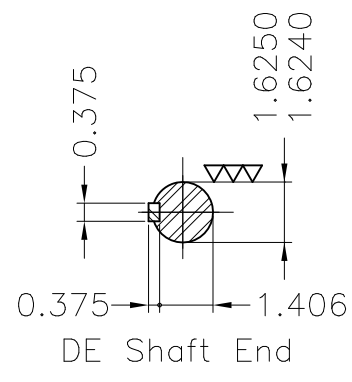

Dimensões em polegada
Dimensions in inches

THIS IS AN UPDATED REVISION, THE
PREVIOUS ONE MUST BE DISREGARDED.

Thermostats 130°C - alarm
Color RAL 5009
Painting plan 202P
Mounting B3R(D)

ECM	LOC	SUMMARY OF MODIFICATIONS	EXECUTED	CHECKED	RELEASED	DATE	VER
EXECUTED	USERADMIN	THREE PHASE EXPL. PROOF MOTOR NEMA P.EFF					
CHECKED		FRAME 256T IP55 TEFC					
RELEASED		WEG code: 11342132					
REL DT	24.07.2017	WMO Jaragua do Sul	Product Engineering	SHEET	1 / 1		

20 HP 04 Poles 60Hz

A