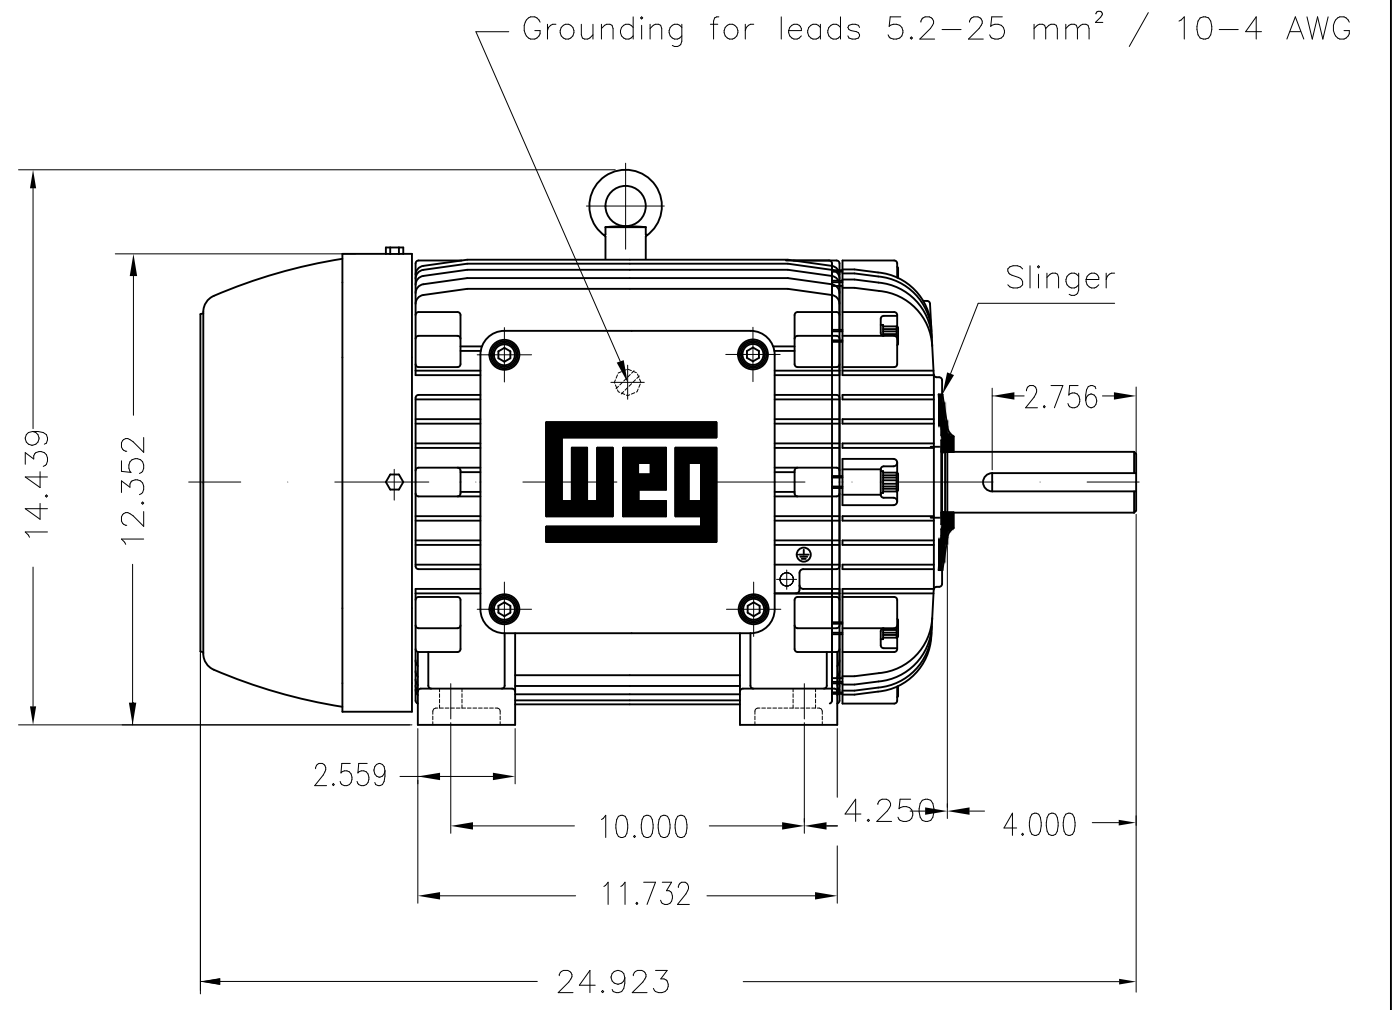

Dimensões em polegada
Dimensions in inches

THIS IS AN UPDATED REVISION, THE
PREVIOUS ONE MUST BE DISREGARDED.

Thermostats 130°C - alarm
Color RAL 5009
Painting plan 202P
Mounting B3R(D)

ECM	LOC	SUMMARY OF MODIFICATIONS	EXECUTED	CHECKED	RELEASED	DATE	VER
EXECUTED	USERADMIN	THREE PHASE EXPL. PROOF MOTOR NEMA P.EFF					
CHECKED		FRAME 256T IP55 TEFC					
RELEASED		WEG code: 11342132					
REL DT	24.07.2017	WMO Jaragua do Sul	Product Engineering	SHEET	1 / 1		

20 HP 04 Poles 60Hz

A