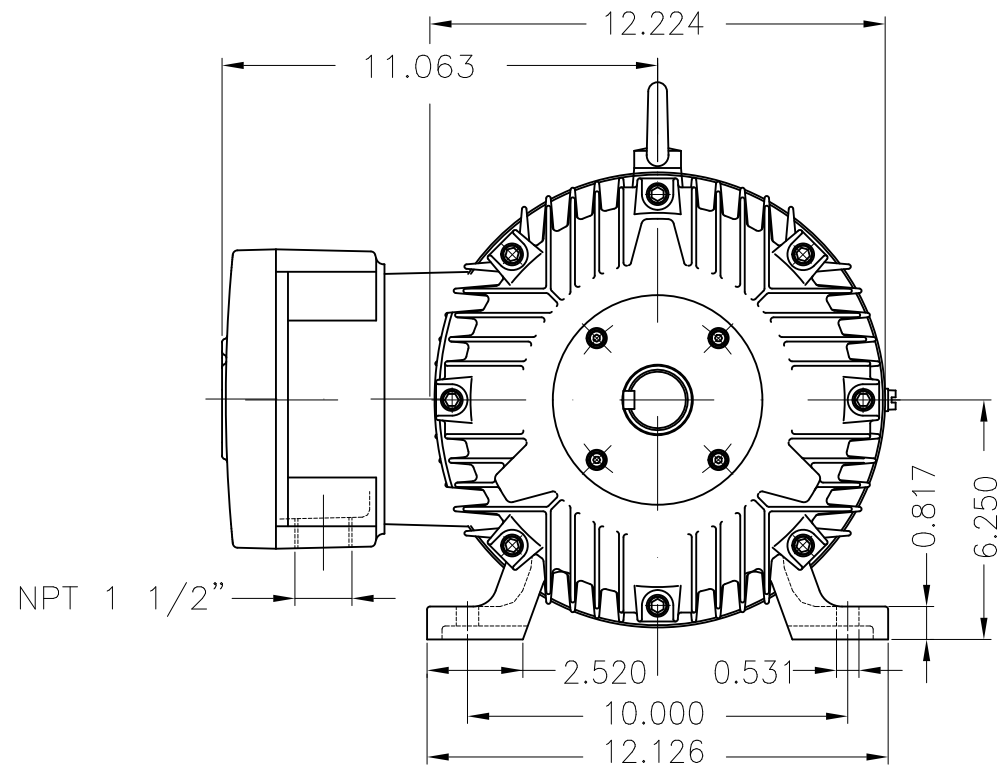

Dimensões em polegada  
Dimensions in inches

THIS IS AN UPDATED REVISION, THE  
PREVIOUS ONE MUST BE DISREGARDED.

Thermostats 130°C - alarm  
Color RAL 5009  
Painting plan 202P  
Mounting B3R(D)

ECM	LOC	SUMMARY OF MODIFICATIONS	EXECUTED	CHECKED	RELEASED	DATE	VER
EXECUTED	USERADMIN	THREE PHASE EXPL. PROOF MOTOR NEMA P.EFF					
CHECKED		FRAME 256T IP55 TEFC					
RELEASED		WEG code: 11360892					
REL DT	24.07.2017	WMO Jaragua do Sul	Product Engineering	SHEET	1 / 1		

20 HP 02 Poles 60Hz

A