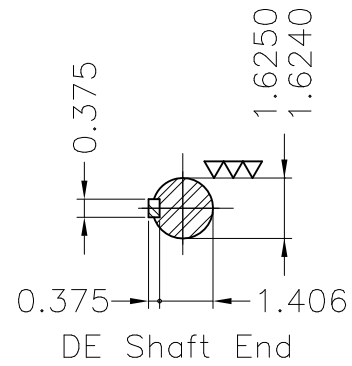

Dimensões em polegada  
Dimensions in inches

THIS IS AN UPDATED REVISION, THE  
PREVIOUS ONE MUST BE DISREGARDED.

Thermostats 130°C - alarm  
Color RAL 5009  
Painting plan 202P  
Mounting B3R(D)

ECM	LOC	SUMMARY OF MODIFICATIONS	EXECUTED	CHECKED	RELEASED	DATE	VER
EXECUTED	USERADMIN	THREE PHASE EXPL. PROOF MOTOR NEMA P.EFF					
CHECKED		FRAME 256T IP55 TEFC					
RELEASED		WEG code: 11360892					
REL DT	24.07.2017	WMO Jaragua do Sul	Product Engineering	SHEET	1 / 1		

20 HP 02 Poles 60Hz

A