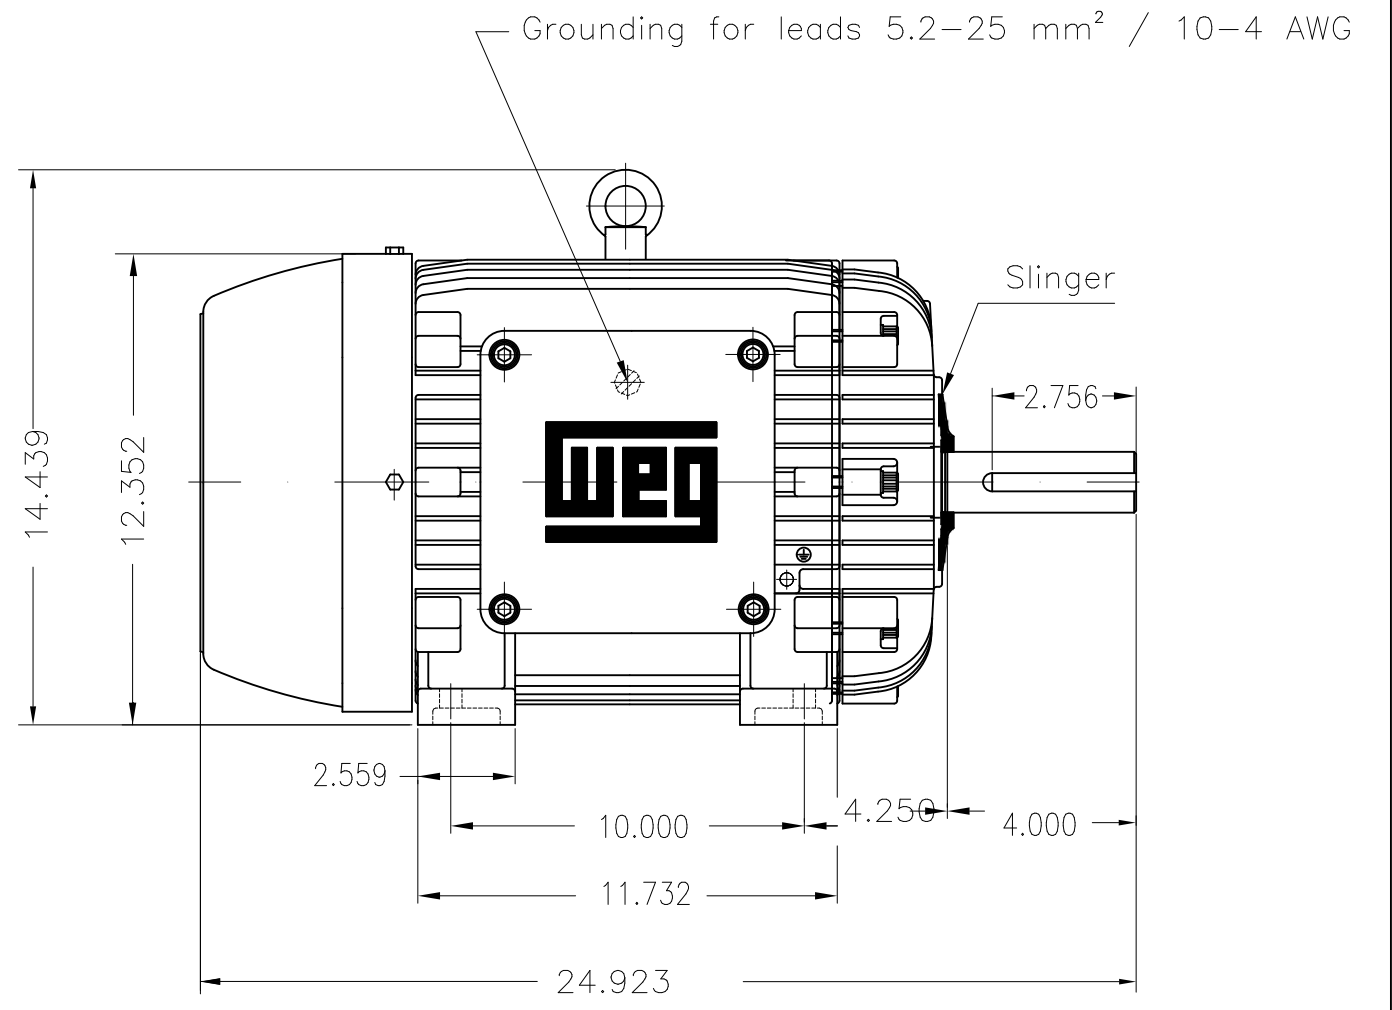

Dimensões em polegada  
Dimensions in inches

THIS IS AN UPDATED REVISION, THE  
PREVIOUS ONE MUST BE DISREGARDED.

Thermostats 130°C - alarm  
Color RAL 5009  
Painting plan 202P  
Mounting B3R(D)

ECM	LOC	SUMMARY OF MODIFICATIONS	EXECUTED	CHECKED	RELEASED	DATE	VER
EXECUTED	USERADMIN	THREE PHASE EXPL. PROOF MOTOR NEMA P.EFF					
CHECKED		FRAME 256T IP55 TEFC					
RELEASED		WEG code: 11360892					
REL DT	24.07.2017	WMO Jaragua do Sul	Product Engineering	SHEET	1 / 1		

20 HP 02 Poles 60Hz

A