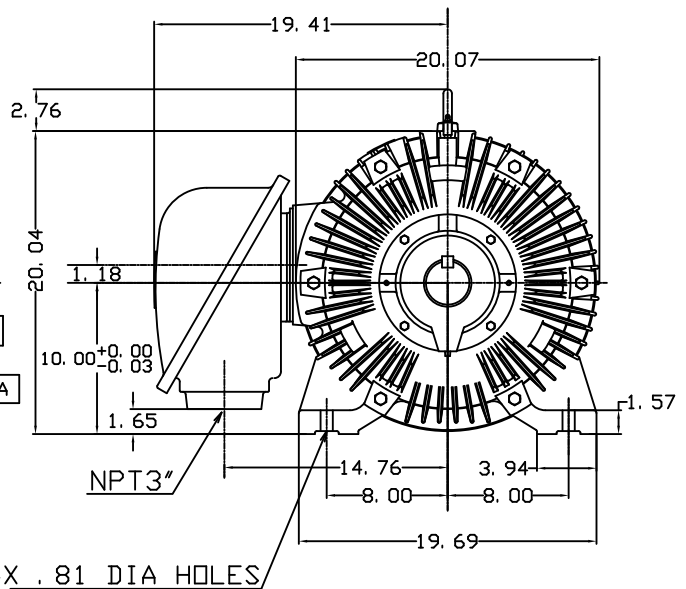

DATE
OCTOBER 6, 2013
CATALOG NO.
HB0606

OUTLINE DIMENSIONS
3-PHASE INDUCTION MOTOR

MOTOR TYPE:
AEHH8B
FRAME NO. 404T

Pole	HP	KW	Hz	VOLT	Syn. Speed RPM
6	60	45	60	460	1200

Ins	Rating	Dimension in	Approx Weight	Bearings
F	CONT.	inches	1166 lbs.	DE: 6317C3 NDE:6313ZC35C

Totally Enclosed Fan Cooled Type, Squirrel-cage Rotor.

DWN.	J. H. LIANG	11-30-98
CHKD.	C. H. KAO	12-26-98
APPD.	Y. B. HUANG	12-26-98

TECO Westinghouse

DWG NO.
31049HB633040