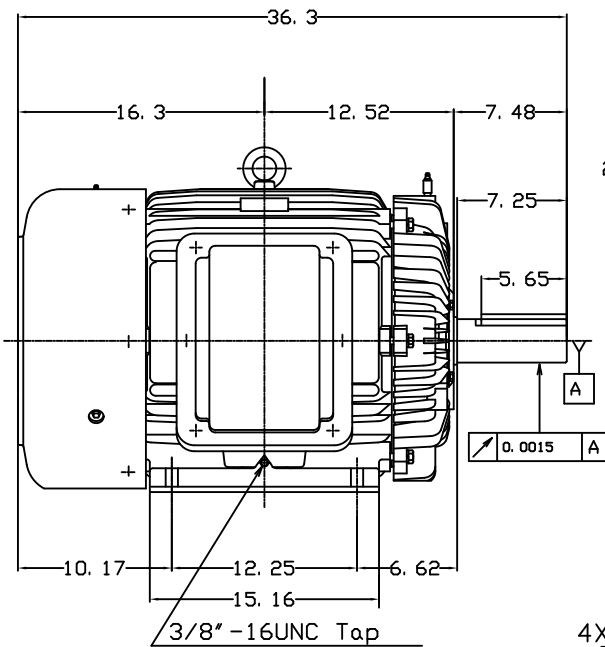

DATE
OCTOBER 6, 2013
CATALOG NO.
HB0606

OUTLINE DIMENSIONS
3-PHASE INDUCTION MOTOR

MOTOR TYPE:
AEHH8B
FRAME NO. 404T

Pole	HP	KW	Hz	VOLT	Syn. Speed RPM
6	60	45	60	460	1200

Ins	Rating	Dimension in	Approx Weight	Bearings
F	CONT.	inches	1166 lbs.	DE: 6317C3 NDE:6313ZC35C

Totally Enclosed Fan Cooled Type, Squirrel-cage Rotor.

DWN.	J. H. LIANG	11-30-98
CHKD.	C. H. KAO	12-26-98
APPD.	Y. B. HUANG	12-26-98

TECO Westinghouse

DWG NO.
31049HB633040