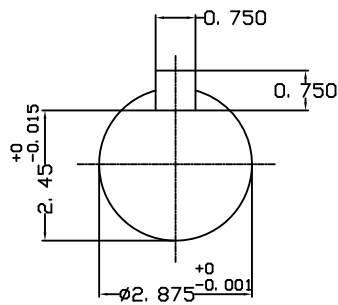

DATE
OCTOBER 6, 2013
CATALOG NO.
HB0606

OUTLINE DIMENSIONS
3-PHASE INDUCTION MOTOR

MOTOR TYPE:
AEHH8B
FRAME NO. 404T

Pole	HP	KW	Hz	VOLT	Syn. Speed RPM
6	60	45	60	460	1200

Ins	Rating	Dimension in	Approx Weight	Bearings
F	CONT.	inches	1166 lbs.	DE: 6317C3 NDE:6313ZC35C

Totally Enclosed Fan Cooled Type, Squirrel-cage Rotor.

DWN.	J. H. LIANG	11-30-98
CHKD.	C. H. KAO	12-26-98
APPD.	Y. B. HUANG	12-26-98

TECO Westinghouse

DWG NO.
31049HB633040