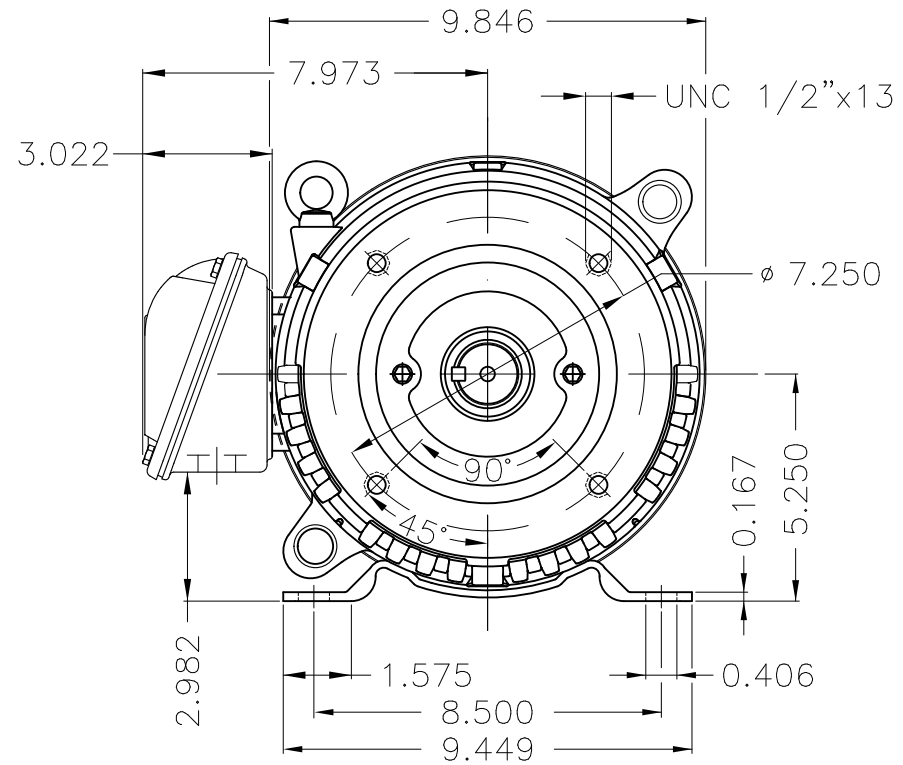

Dimensões em polegada
Dimensions in inches

THIS IS AN UPDATED REVISION, THE
PREVIOUS ONE MUST BE DISREGARDED.

Color Munsell N 1 matte black
Painting plan 207N
Mounting F-1/B34R(D)

ECM	LOC	SUMMARY OF MODIFICATIONS	EXECUTED	CHECKED	RELEASED	DATE	VER
EXECUTED	USERADMIN	THREE PHASE ODP ROLLED STEEL NEMA PREM.					
CHECKED		FRAME 213/5TC ODP					
RELEASED		WEG code: 12674736					
REL DT	24.07.2017	WMO Jaragua do Sul	Product Engineering	SHEET	1 / 1		

7.5 HP 04 Poles 60Hz

A