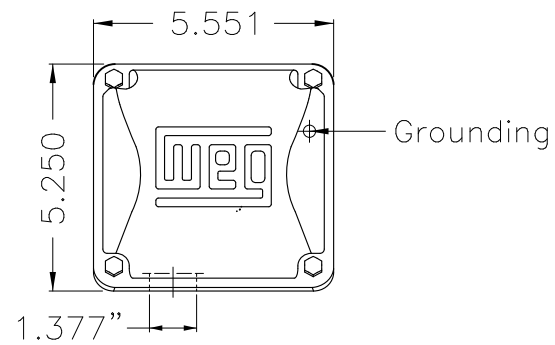

Dimensões em polegada
Dimensions in inches

THIS IS AN UPDATED REVISION, THE
PREVIOUS ONE MUST BE DISREGARDED.

Color Munsell N 1 matte black
Painting plan 207N
Mounting F-1/B34R(D)

ECM	LOC	SUMMARY OF MODIFICATIONS	EXECUTED	CHECKED	RELEASED	DATE	VER
EXECUTED	USERADMIN	THREE PHASE ODP ROLLED STEEL NEMA PREM.					
CHECKED		FRAME 213/5TC ODP					
RELEASED		WEG code: 12674736					
REL DT	24.07.2017	WMO Jaragua do Sul	Product Engineering	SHEET	1 / 1		

7.5 HP 04 Poles 60Hz

A