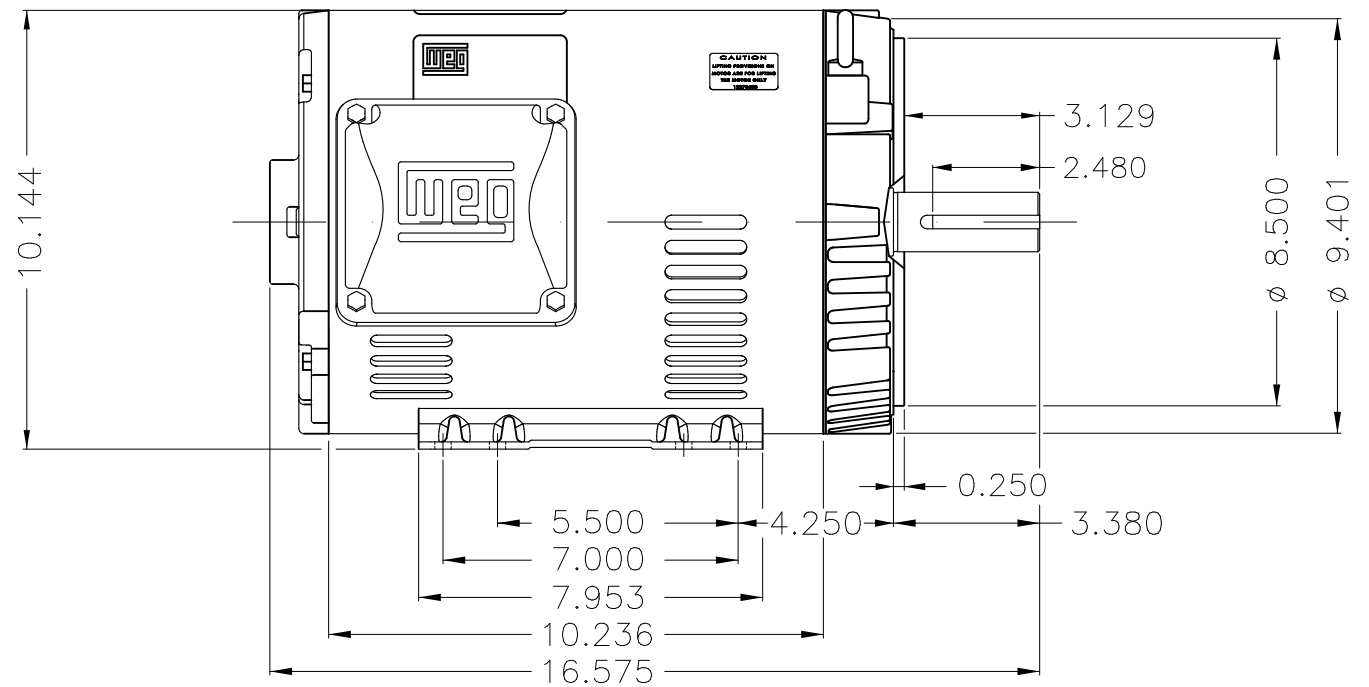

Dimensões em polegada
Dimensions in inches

THIS IS AN UPDATED REVISION, THE
PREVIOUS ONE MUST BE DISREGARDED.

Color Munsell N 1 matte black
Painting plan 207N
Mounting F-1/B34R(D)

ECM	LOC	SUMMARY OF MODIFICATIONS	EXECUTED	CHECKED	RELEASED	DATE	VER
EXECUTED	USERADMIN	THREE PHASE ODP ROLLED STEEL NEMA PREM.					
CHECKED		FRAME 213/5TC ODP					
RELEASED		WEG code: 12674736					
REL DT	24.07.2017	WMO Jaragua do Sul	Product Engineering	SHEET	1 / 1		

7.5 HP 04 Poles 60Hz

A