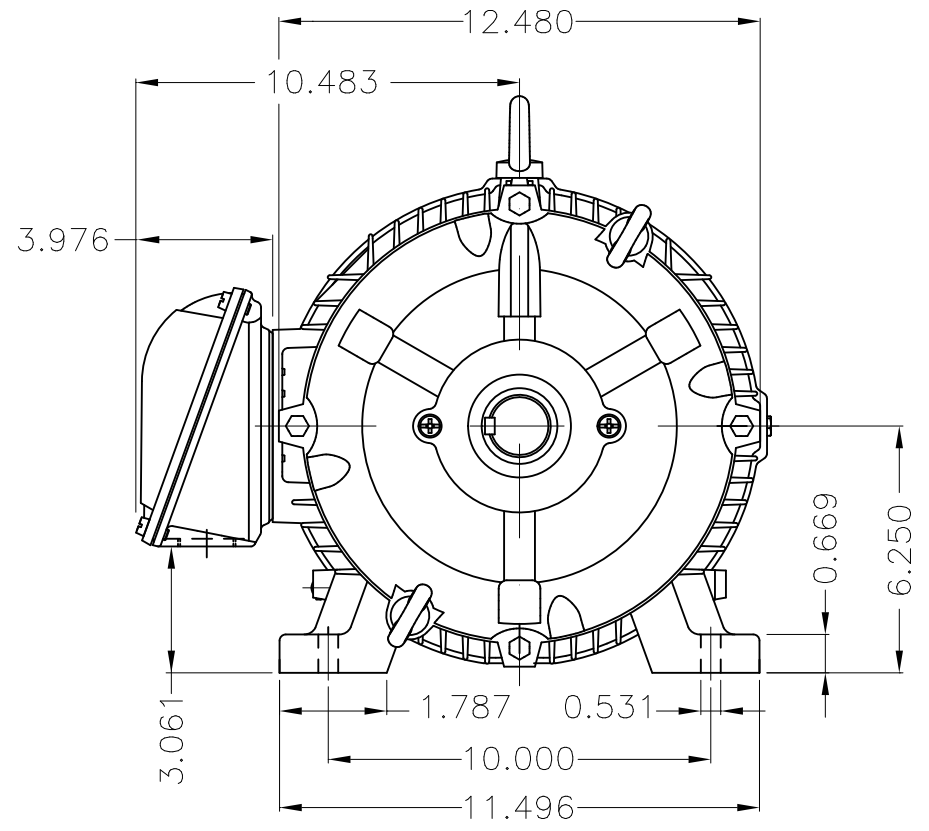

Dimensões em polegada
Dimensions in inches

THIS IS AN UPDATED REVISION, THE
PREVIOUS ONE MUST BE DISREGARDED.

Color RAL 5009
Painting plan 202E
Mounting B3R(D)

ECM	LOC	SUMMARY OF MODIFICATIONS			EXECUTED	CHECKED	RELEASED	DATE	VER
EXECUTED	USERADMIN	 THREE PH W22 MOTOR COOLING TOWER HIGH EF FRAME 254T IP55 TEFC WEG code: 12172999							
CHECKED									
RELEASED									
REL DT	24.07.2017	WMO	Jaragua do Sul	Product Engineering	SHEET	1 / 1			

1.75/7.5 HP 08/04 Poles 60Hz