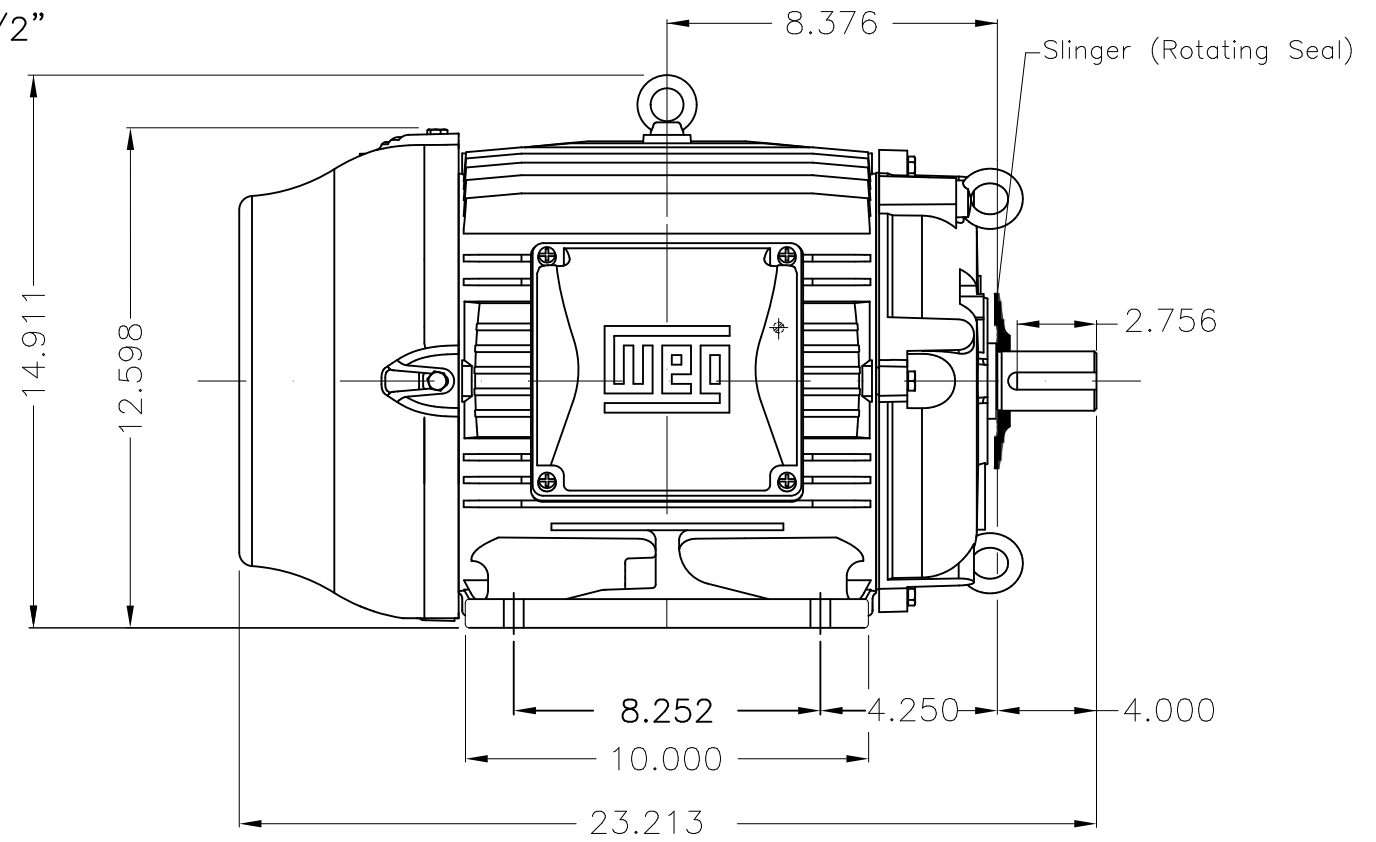

Dimensões em polegada
Dimensions in inches

THIS IS AN UPDATED REVISION, THE
PREVIOUS ONE MUST BE DISREGARDED.

Color RAL 5009
Painting plan 202E
Mounting B3R(D)

ECM	LOC	SUMMARY OF MODIFICATIONS			EXECUTED	CHECKED	RELEASED	DATE	VER
EXECUTED	USERADMIN	 THREE PH W22 MOTOR COOLING TOWER HIGH EF FRAME 254T IP55 TEFC WEG code: 12172999							
CHECKED									
RELEASED									
REL DT	24.07.2017	WMO	Jaragua do Sul	Product Engineering	SHEET	1 / 1			

1.75/7.5 HP 08/04 Poles 60Hz