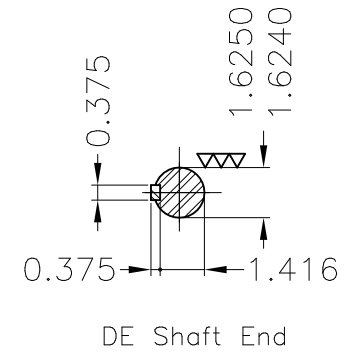

Dimensões em polegada
Dimensions in inches

THIS IS AN UPDATED REVISION, THE
PREVIOUS ONE MUST BE DISREGARDED.

Color RAL 5009
Painting plan 202E
Mounting B3R(D)

ECM	LOC	SUMMARY OF MODIFICATIONS			EXECUTED	CHECKED	RELEASED	DATE	VER
EXECUTED	USERADMIN	 THREE PH W22 MOTOR COOLING TOWER HIGH EF FRAME 254T IP55 TEFC WEG code: 12172999							
CHECKED									
RELEASED									
REL DT	24.07.2017	WMO	Jaragua do Sul	Product Engineering	SHEET	1 / 1			

1.75/7.5 HP 08/04 Poles 60Hz