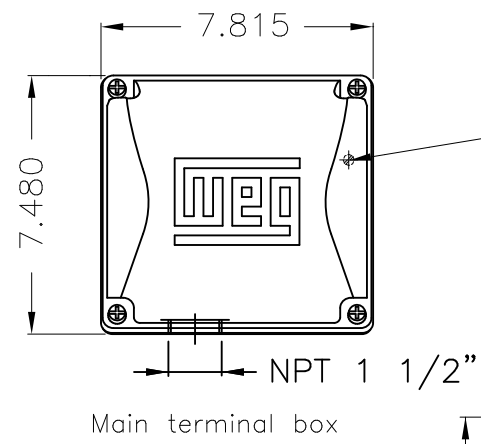

Dimensões em polegada
Dimensions in inches

THIS IS AN UPDATED REVISION, THE
PREVIOUS ONE MUST BE DISREGARDED.

Color RAL 5009
Painting plan 202E
Mounting B3R(D)

ECM	LOC	SUMMARY OF MODIFICATIONS			EXECUTED	CHECKED	RELEASED	DATE	VER
EXECUTED	USERADMIN	 THREE PH W22 MOTOR COOLING TOWER HIGH EF FRAME 254T IP55 TEFC WEG code: 12172999							
CHECKED									
RELEASED									
REL DT	24.07.2017	WMO	Jaragua do Sul	Product Engineering	SHEET	1 / 1			

1.75/7.5 HP 08/04 Poles 60Hz