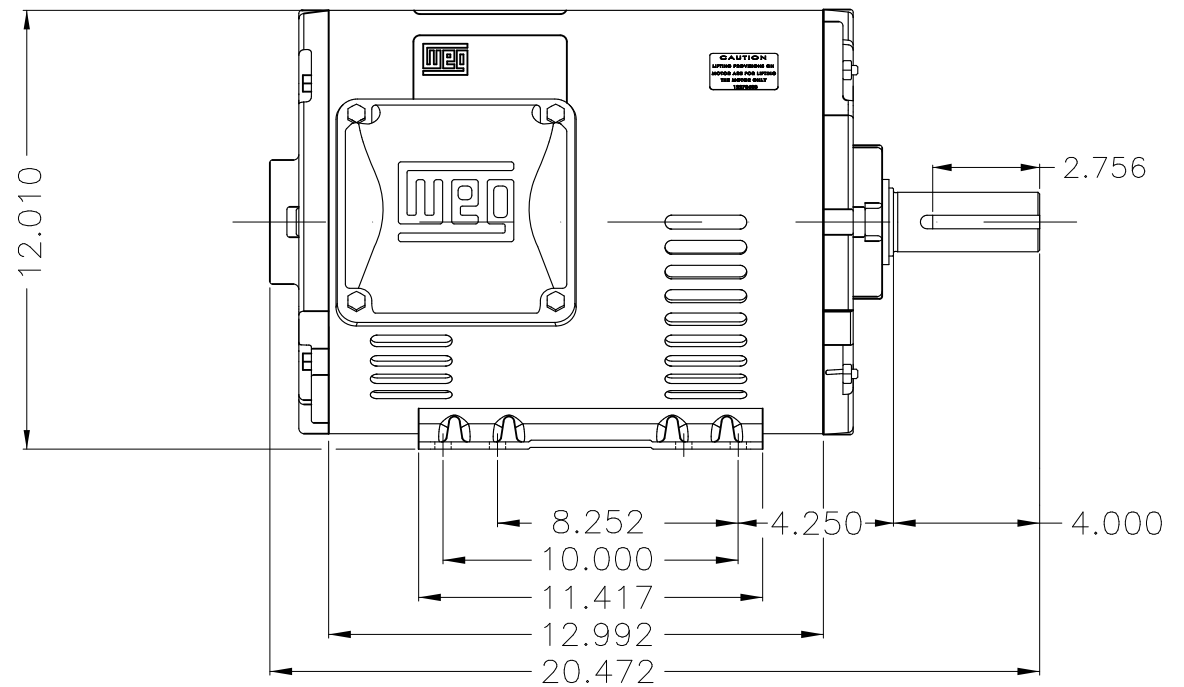

Dimensões em polegada
Dimensions in inches

THIS IS AN UPDATED REVISION, THE
PREVIOUS ONE MUST BE DISREGARDED.

Color Munsell N 1 matte black
Painting plan 207N
Mounting F-1/B3R(D)

ECM	LOC	SUMMARY OF MODIFICATIONS	EXECUTED	CHECKED	RELEASED	DATE	VER
EXECUTED	USERADMIN	 THREE PHASE ODP ROLLED STEEL NEMA PREM. FRAME 254/6T ODP WEG code: 12735166					
CHECKED							
RELEASED							
REL DT	24.07.2017	WMO Jaragua do Sul	Product Engineering	SHEET	1 / 1		

10 HP 06 Poles 60Hz

A

ZME A3