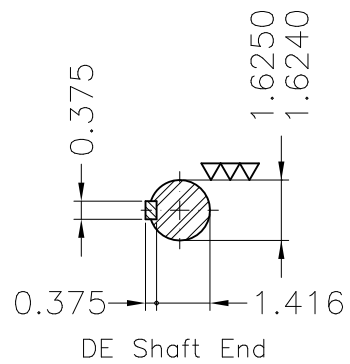

Dimensões em polegada
Dimensions in inches

THIS IS AN UPDATED REVISION, THE
PREVIOUS ONE MUST BE DISREGARDED.

Color Munsell N 1 matte black
Painting plan 207N
Mounting F-1/B3R(D)

ECM	LOC	SUMMARY OF MODIFICATIONS	EXECUTED	CHECKED	RELEASED	DATE	VER
EXECUTED	USERADMIN	 THREE PHASE ODP ROLLED STEEL NEMA PREM. FRAME 254/6T ODP WEG code: 12735166					
CHECKED							
RELEASED							
REL DT	24.07.2017	WMO Jaragua do Sul	Product Engineering	SHEET	1 / 1		

10 HP 06 Poles 60Hz

A

ZME A3