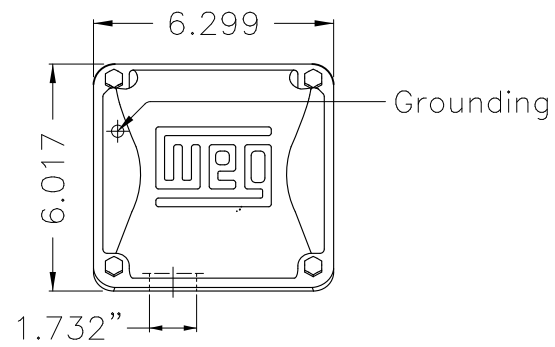

Dimensões em polegada
Dimensions in inches

THIS IS AN UPDATED REVISION, THE
PREVIOUS ONE MUST BE DISREGARDED.

Color Munsell N 1 matte black
Painting plan 207N
Mounting F-1/B3R(D)

ECM	LOC	SUMMARY OF MODIFICATIONS	EXECUTED	CHECKED	RELEASED	DATE	VER
EXECUTED	USERADMIN	 THREE PHASE ODP ROLLED STEEL NEMA PREM. FRAME 254/6T ODP WEG code: 12735166					
CHECKED							
RELEASED							
REL DT	24.07.2017	WMO Jaragua do Sul	Product Engineering	SHEET	1 / 1		