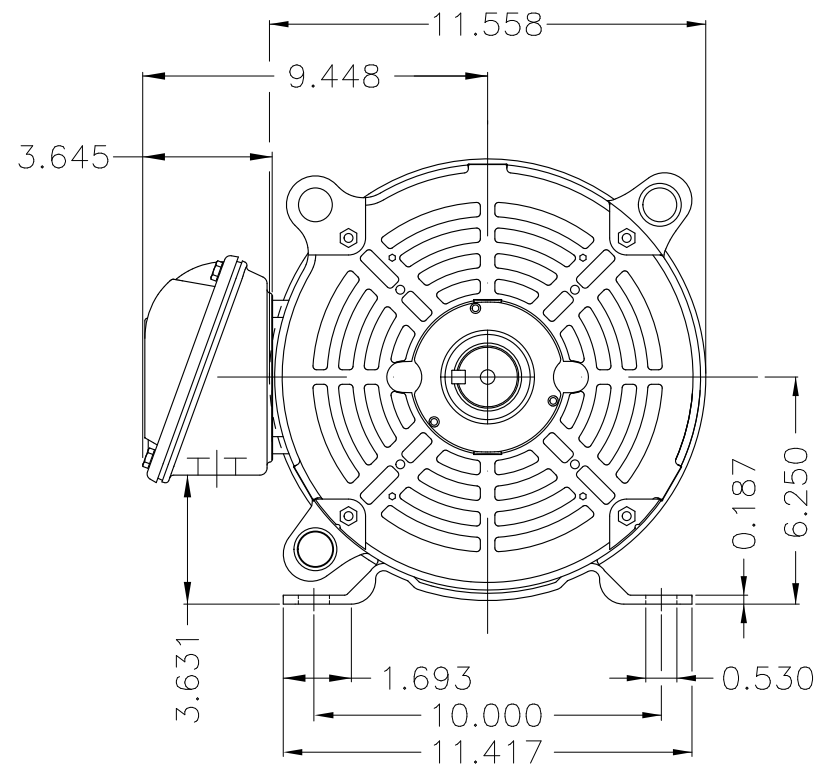

Dimensões em polegada
Dimensions in inches

THIS IS AN UPDATED REVISION, THE
PREVIOUS ONE MUST BE DISREGARDED.

Color Munsell N 1 matte black
Painting plan 207N
Mounting F-1/B3R(D)

ECM	LOC	SUMMARY OF MODIFICATIONS	EXECUTED	CHECKED	RELEASED	DATE	VER
EXECUTED	USERADMIN	 THREE PHASE ODP ROLLED STEEL NEMA PREM. FRAME 254/6T ODP WEG code: 12735166					
CHECKED							
RELEASED							
REL DT	24.07.2017	WMO Jaragua do Sul	Product Engineering	SHEET	1 / 1		

10 HP 06 Poles 60Hz

A

ZME A3