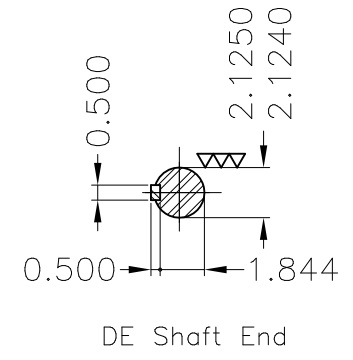

Dimensões em polegada
Dimensions in inches

THIS IS AN UPDATED REVISION, THE
PREVIOUS ONE MUST BE DISREGARDED.

Without fan
Without fan cover
Color RAL 5009
Painting plan 202E
Mounting B3L(E)

ECM	LOC	SUMMARY OF MODIFICATIONS	EXECUTED	CHECKED	RELEASED	DATE	VER
EXECUTED	USERADMIN	THREE PH W22 MOTOR COOLING TOWER NEMA EF					
CHECKED		FRAME 324T IP55 TEAO					
RELEASED		WEG code: 12469612					
REL DT	24.07.2017	WMO Jaragua do Sul	Product Engineering	SHEET	1 / 1		

40 HP 04 Poles 60Hz