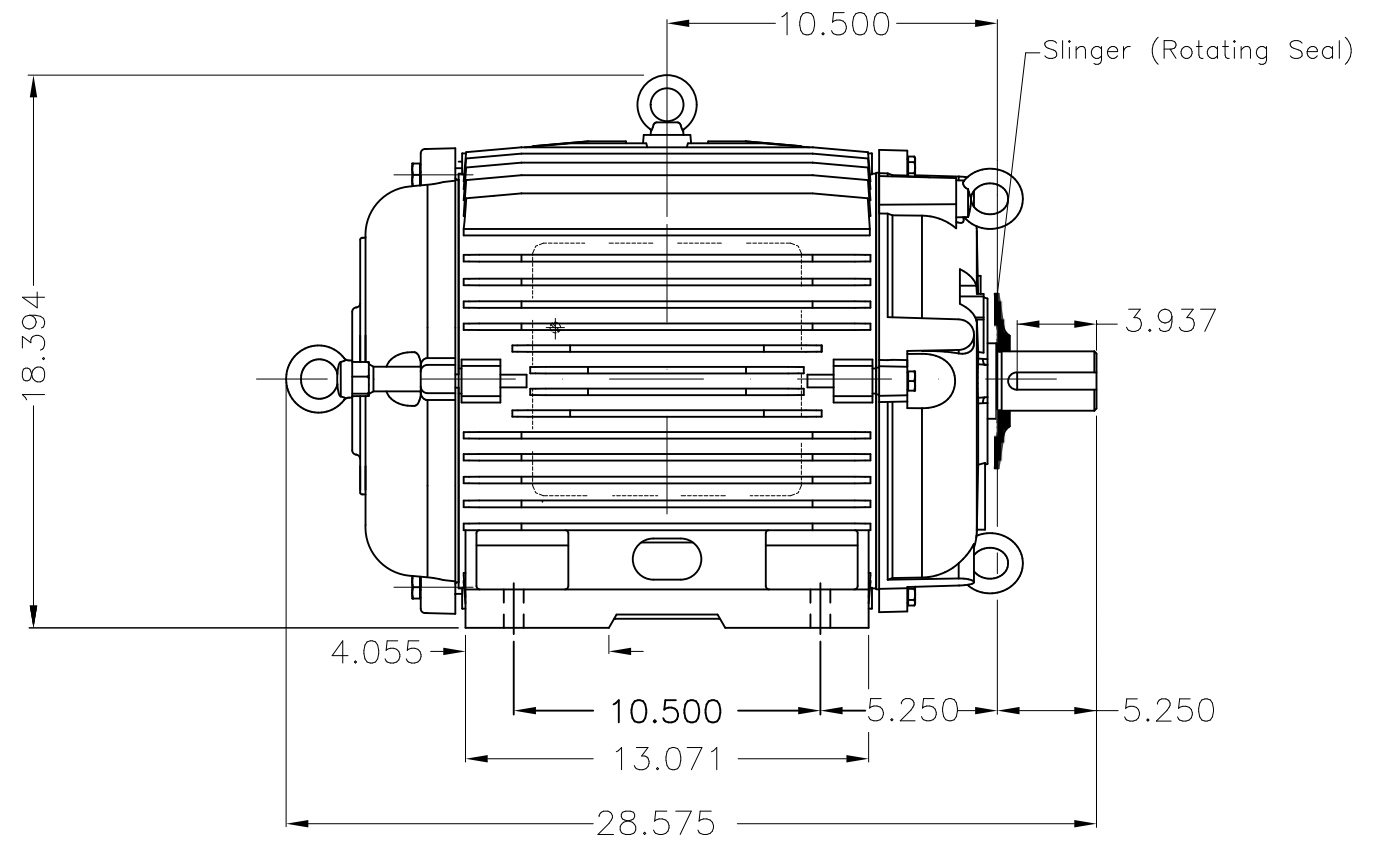

Dimensões em polegada
Dimensions in inches

THIS IS AN UPDATED REVISION, THE
PREVIOUS ONE MUST BE DISREGARDED.

Without fan
Without fan cover
Color RAL 5009
Painting plan 202E
Mounting B3L(E)

ECM	LOC	SUMMARY OF MODIFICATIONS	EXECUTED	CHECKED	RELEASED	DATE	VER
EXECUTED	USERADMIN	THREE PH W22 MOTOR COOLING TOWER NEMA EF					
CHECKED		FRAME 324T IP55 TEAO					
RELEASED		WEG code: 12469612					
REL DT	24.07.2017	WMO Jaragua do Sul	Product Engineering	SHEET	1 / 1		

40 HP 04 Poles 60Hz