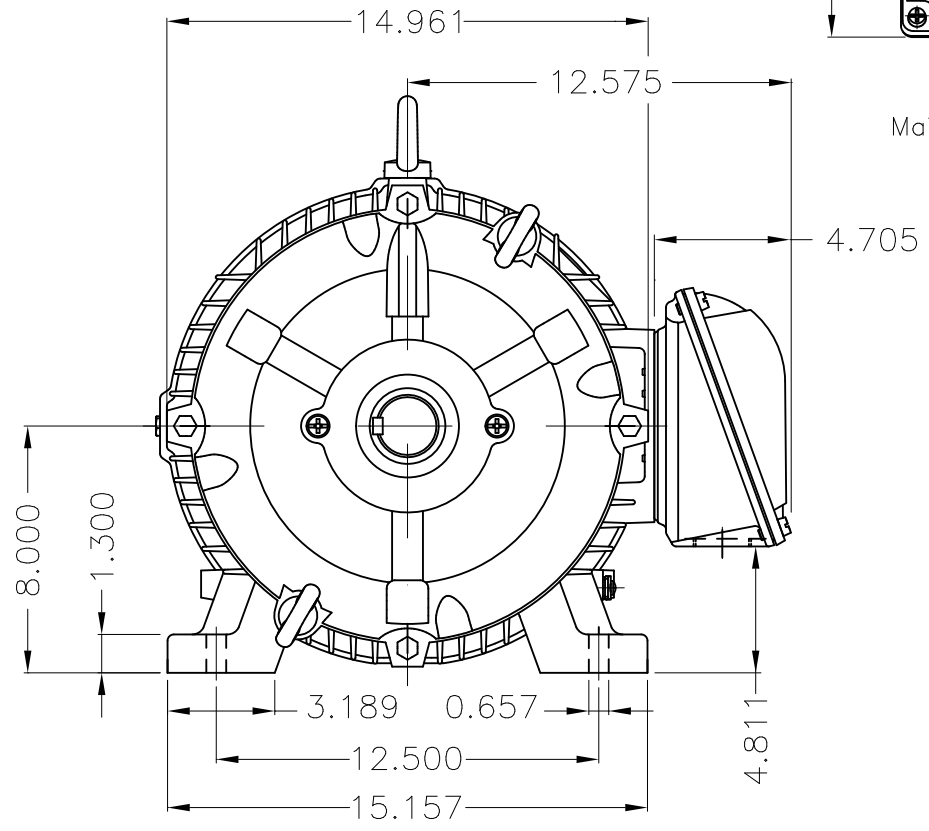

Dimensões em polegada
Dimensions in inches

THIS IS AN UPDATED REVISION, THE
PREVIOUS ONE MUST BE DISREGARDED.

Without fan
Without fan cover
Color RAL 5009
Painting plan 202E
Mounting B3L(E)

ECM	LOC	SUMMARY OF MODIFICATIONS	EXECUTED	CHECKED	RELEASED	DATE	VER
EXECUTED	USERADMIN	THREE PH W22 MOTOR COOLING TOWER NEMA EF					
CHECKED		FRAME 324T IP55 TEAO					
RELEASED		WEG code: 12469612					
REL DT	24.07.2017	WMO Jaragua do Sul	Product Engineering	SHEET	1 / 1		

40 HP 04 Poles 60Hz