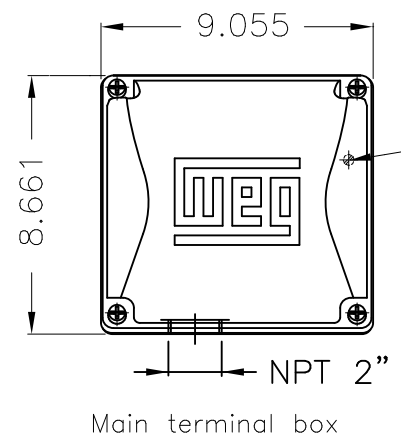

Dimensões em polegada
Dimensions in inches

THIS IS AN UPDATED REVISION, THE
PREVIOUS ONE MUST BE DISREGARDED.

Without fan
Without fan cover
Color RAL 5009
Painting plan 202E
Mounting B3L(E)

ECM	LOC	SUMMARY OF MODIFICATIONS	EXECUTED	CHECKED	RELEASED	DATE	VER
EXECUTED	USERADMIN	THREE PH W22 MOTOR COOLING TOWER NEMA EF					
CHECKED		FRAME 324T IP55 TEAO					
RELEASED		WEG code: 12469612					
REL DT	24.07.2017	WMO Jaragua do Sul	Product Engineering	SHEET	1 / 1		

40 HP 04 Poles 60Hz