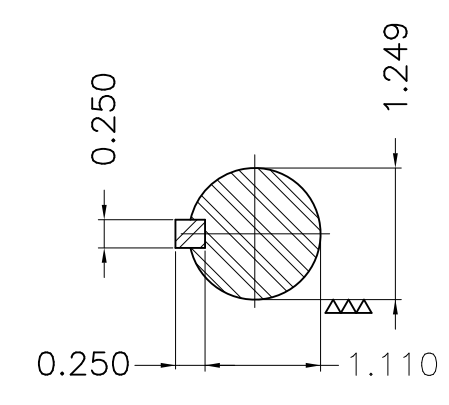

Dimensões em polegada  
Dimensions in inches

THIS IS AN UPDATED REVISION, THE  
PREVIOUS ONE MUST BE DISREGARDED.

EUNC 1/2"-13 WEG TBG253

Color RAL 5009  
Painting plan 203A  
Mounting B34R(D)

ECM	LOC	SUMMARY OF MODIFICATIONS	EXECUTED	CHECKED	RELEASED	DATE	VER
EXECUTED	USERADMIN	THREE PHASE PREMIUM EFFICIENCY					
CHECKED		FRAME 364/5JM IP23 ODP					
RELEASED		WEG code: 12712309					
REL DT	24.07.2017	WMO Jaraguá do Sul	Product Engineering	SHEET	1 / 1		

60 HP 04 Poles 60Hz

A