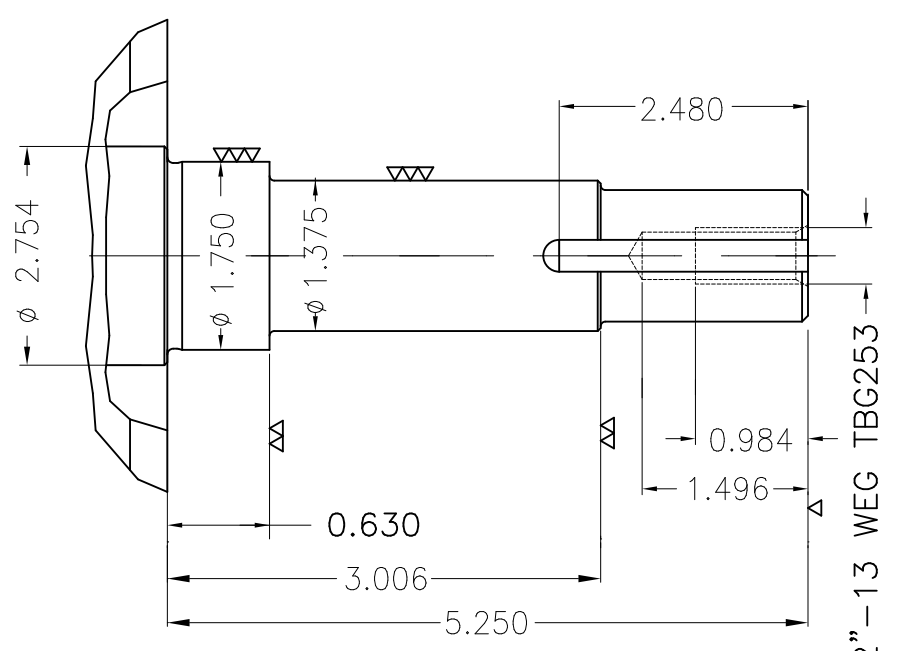

Dimensões em polegada  
Dimensions in inches

THIS IS AN UPDATED REVISION, THE  
PREVIOUS ONE MUST BE DISREGARDED.

EUNC 1/2"-13 WEG TBG253

Color RAL 5009  
Painting plan 203A  
Mounting B34R(D)

ECM	LOC	SUMMARY OF MODIFICATIONS	EXECUTED	CHECKED	RELEASED	DATE	VER
EXECUTED	USERADMIN	THREE PHASE PREMIUM EFFICIENCY					
CHECKED		FRAME 364/5JM IP23 ODP					
RELEASED		WEG code: 12712309					
REL DT	24.07.2017	WMO Jaraguá do Sul	Product Engineering	SHEET	1 / 1		

60 HP 04 Poles 60Hz

A