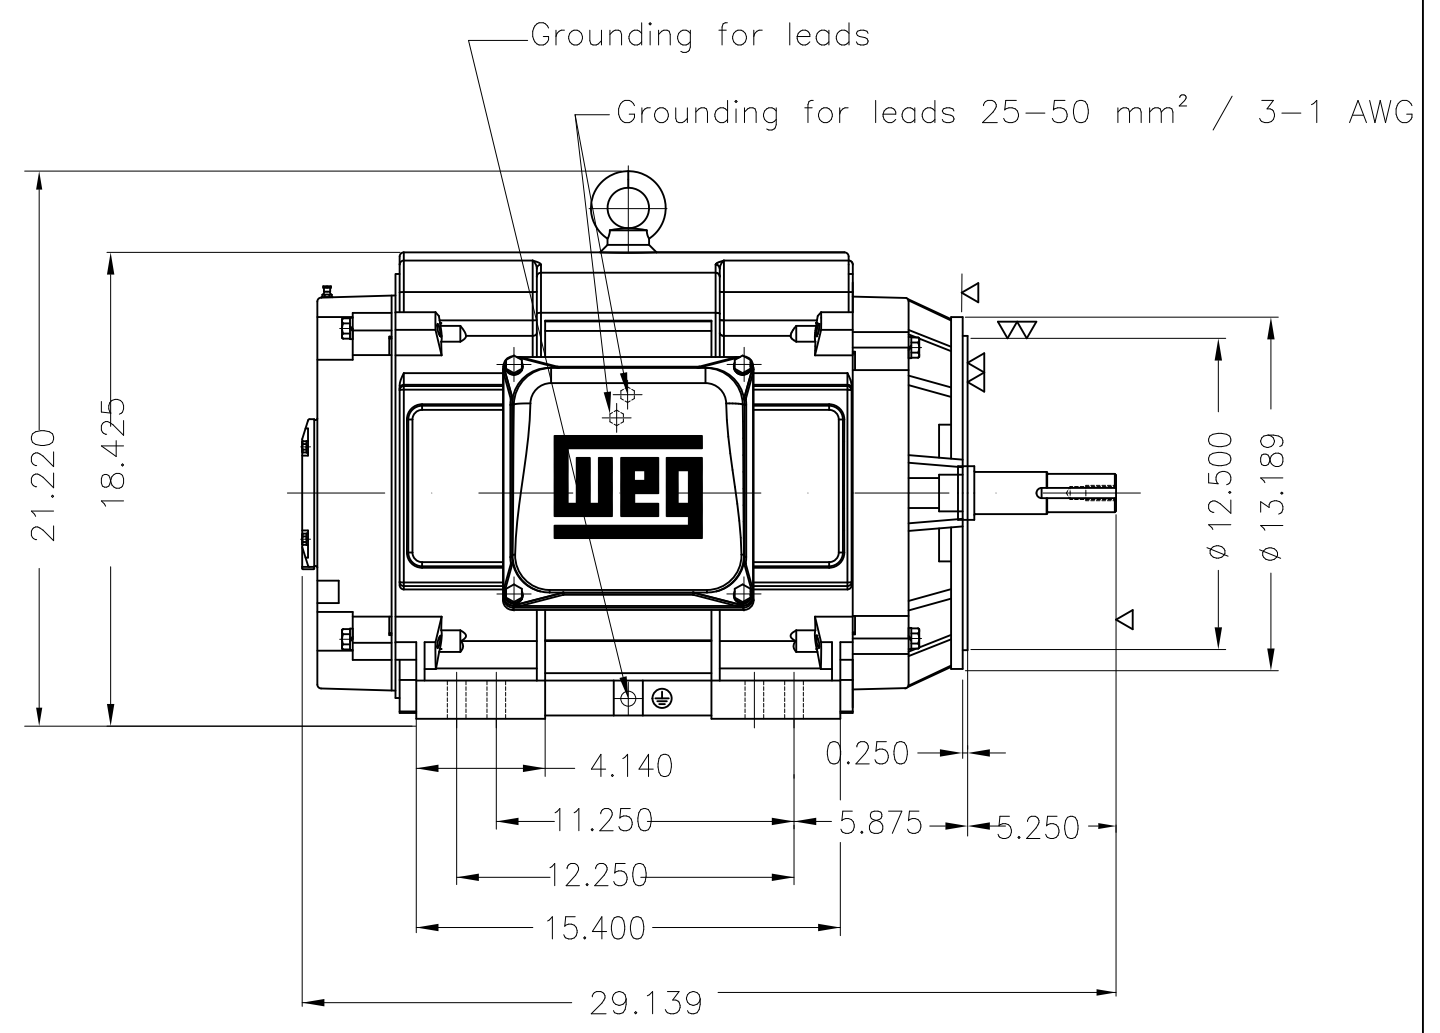

Dimensões em polegada  
Dimensions in inches

THIS IS AN UPDATED REVISION, THE  
PREVIOUS ONE MUST BE DISREGARDED.

EUNC 1/2"-13 WEG TBG253

Color RAL 5009  
Painting plan 203A  
Mounting B34R(D)

ECM	LOC	SUMMARY OF MODIFICATIONS	EXECUTED	CHECKED	RELEASED	DATE	VER
EXECUTED	USERADMIN	THREE PHASE PREMIUM EFFICIENCY					
CHECKED		FRAME 364/5JM IP23 ODP					
RELEASED		WEG code: 12712309					
REL DT	24.07.2017	WMO Jaraguá do Sul	Product Engineering	SHEET	1 / 1		

60 HP 04 Poles 60Hz

A