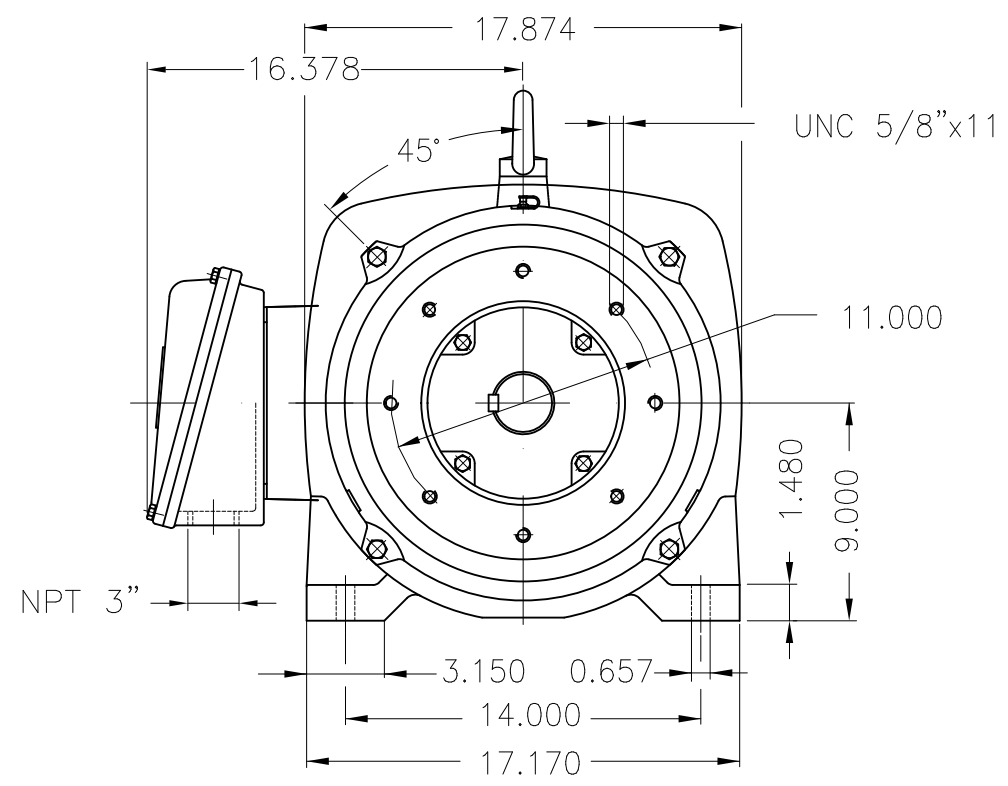

Dimensões em polegada  
Dimensions in inches

THIS IS AN UPDATED REVISION, THE  
PREVIOUS ONE MUST BE DISREGARDED.

EUNC 1/2"-13 WEG TBG253

Color RAL 5009  
Painting plan 203A  
Mounting B34R(D)

ECM	LOC	SUMMARY OF MODIFICATIONS	EXECUTED	CHECKED	RELEASED	DATE	VER
EXECUTED	USERADMIN	THREE PHASE PREMIUM EFFICIENCY					
CHECKED		FRAME 364/5JM IP23 ODP					
RELEASED		WEG code: 12712309					
REL DT	24.07.2017	WMO Jaraguá do Sul	Product Engineering	SHEET	1 / 1		

60 HP 04 Poles 60Hz

A