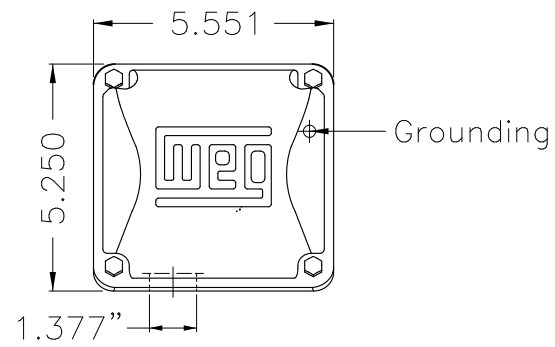

Dimensões em polegada
Dimensions in inches

THIS IS AN UPDATED REVISION, THE
PREVIOUS ONE MUST BE DISREGARDED.

Color Munsell N 1 matte black
Painting plan 207N
Mounting F-1/B3R(D)

ECM	LOC	SUMMARY OF MODIFICATIONS	EXECUTED	CHECKED	RELEASED	DATE	VER
EXECUTED	USERADMIN	THREE PHASE ODP ROLLED STEEL NEMA PREM.					
CHECKED		FRAME 213/5T ODP					
RELEASED		WEG code: 12674880					
REL DT	24.07.2017	WMO Jaragua do Sul	Product Engineering	SHEET	1 / 1		

10 HP 04 Poles 60Hz

A