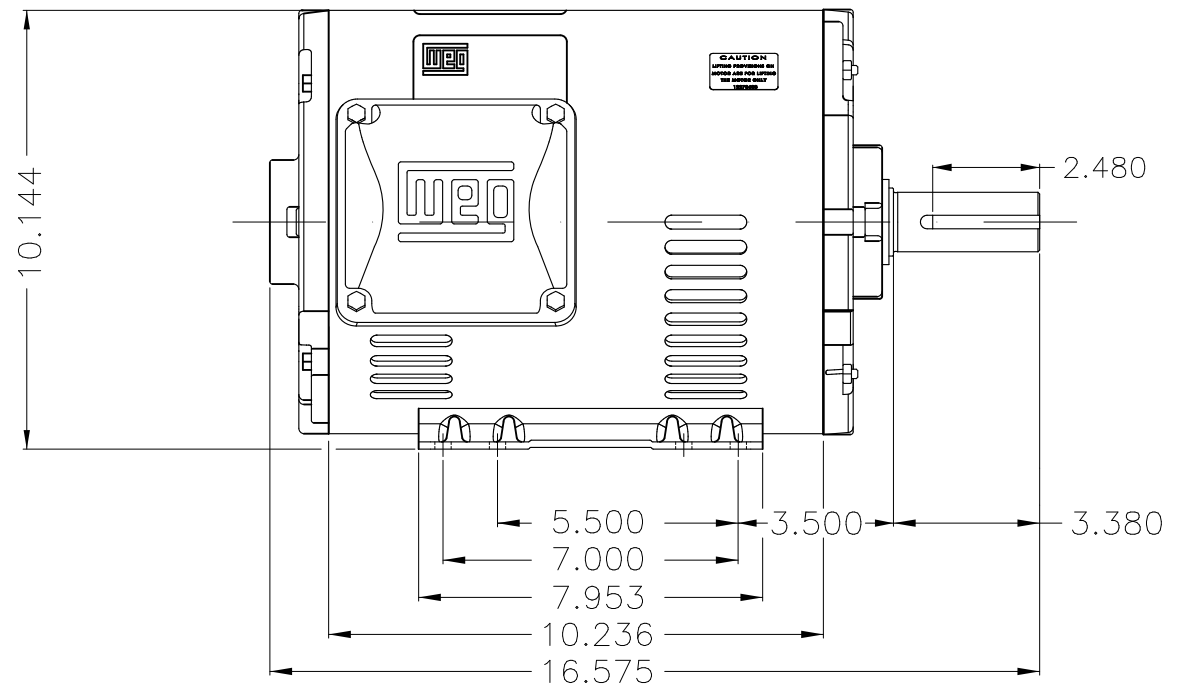

Dimensões em polegada
Dimensions in inches

THIS IS AN UPDATED REVISION, THE
PREVIOUS ONE MUST BE DISREGARDED.

Color Munsell N 1 matte black
Painting plan 207N
Mounting F-1/B3R(D)

ECM	LOC	SUMMARY OF MODIFICATIONS	EXECUTED	CHECKED	RELEASED	DATE	VER
EXECUTED	USERADMIN	THREE PHASE ODP ROLLED STEEL NEMA PREM.					
CHECKED		FRAME 213/5T ODP					
RELEASED		WEG code: 12674880					
REL DT	24.07.2017	WMO Jaragua do Sul	Product Engineering	SHEET	1 / 1		

10 HP 04 Poles 60Hz

A