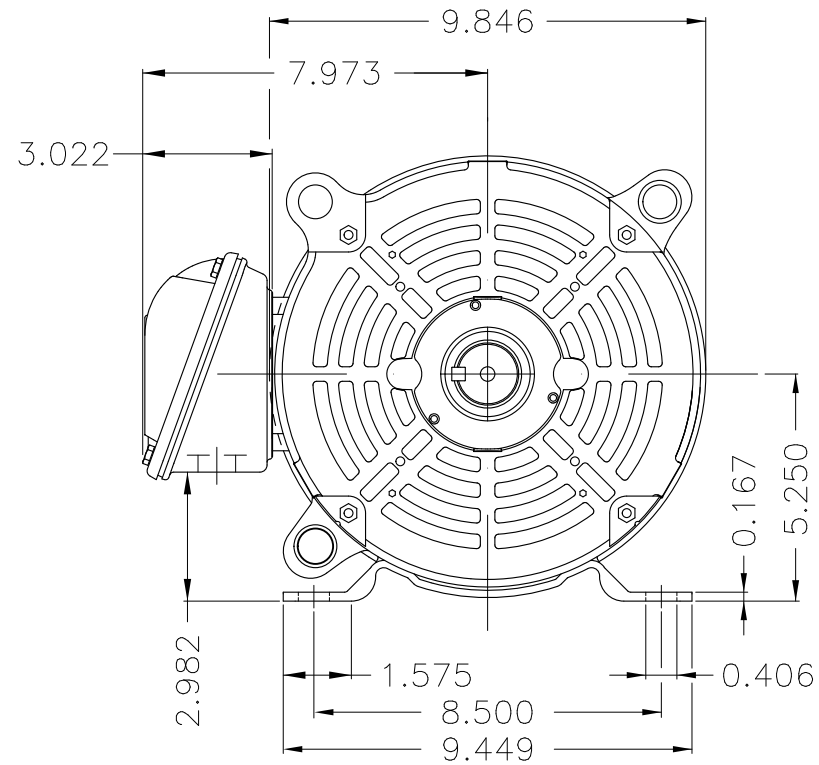

Dimensões em polegada
Dimensions in inches

THIS IS AN UPDATED REVISION, THE
PREVIOUS ONE MUST BE DISREGARDED.

Color Munsell N 1 matte black
Painting plan 207N
Mounting F-1/B3R(D)

ECM	LOC	SUMMARY OF MODIFICATIONS	EXECUTED	CHECKED	RELEASED	DATE	VER
EXECUTED	USERADMIN	THREE PHASE ODP ROLLED STEEL NEMA PREM.					
CHECKED		FRAME 213/5T ODP					
RELEASED		WEG code: 12674880					
REL DT	24.07.2017	WMO Jaragua do Sul	Product Engineering	SHEET	1 / 1		

10 HP 04 Poles 60Hz

A