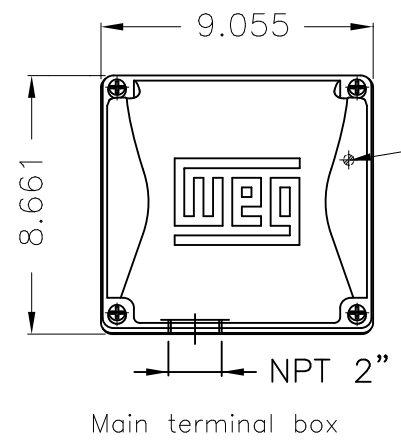

Dimensões em polegada  
Dimensions in inches

THIS IS AN UPDATED REVISION, THE  
PREVIOUS ONE MUST BE DISREGARDED.

Without fan cover  
Without fan  
Color RAL 5009  
Painting plan 202E  
Mounting B3R(D)

ECM	LOC	SUMMARY OF MODIFICATIONS			EXECUTED	CHECKED	RELEASED	DATE	VER
EXECUTED	USERADMIN		THREE PH W22 MOTOR COOLING TOWER NEMA EF						
CHECKED			FRAME 324T IP55 TEAO						
RELEASED			WEG code: 12127075						
REL DT	24.07.2017	WMO	Jaragua do Sul	Product Engineering	SHEET	1 / 1			

40 HP 04 Poles 60Hz