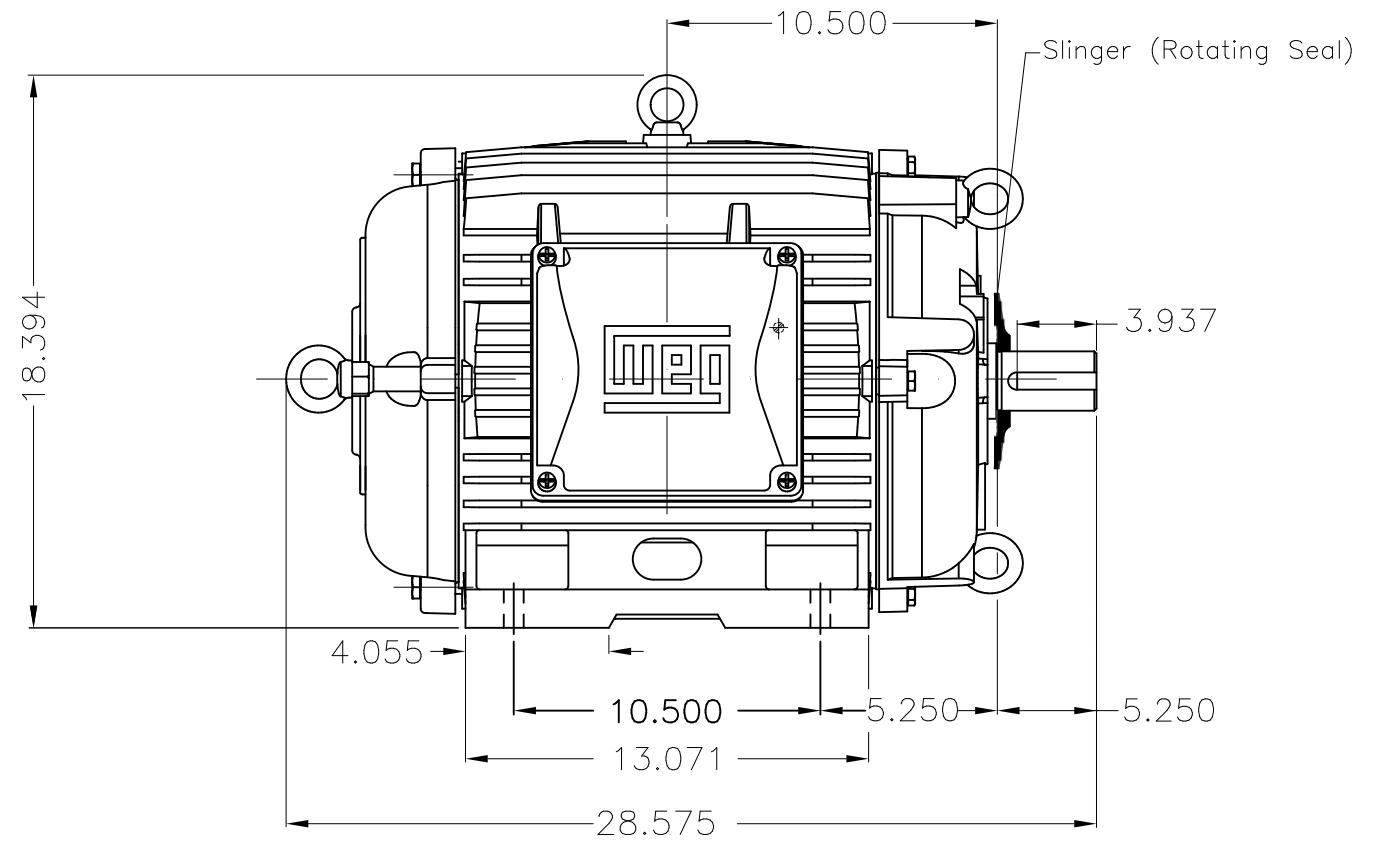

Dimensões em polegada  
Dimensions in inches

THIS IS AN UPDATED REVISION, THE  
PREVIOUS ONE MUST BE DISREGARDED.

Without fan cover  
Without fan  
Color RAL 5009  
Painting plan 202E  
Mounting B3R(D)

ECM	LOC	SUMMARY OF MODIFICATIONS			EXECUTED	CHECKED	RELEASED	DATE	VER
EXECUTED	USERADMIN		THREE PH W22 MOTOR COOLING TOWER NEMA EF						
CHECKED			FRAME 324T IP55 TEAO						
RELEASED			WEG code: 12127075						
REL DT	24.07.2017	WMO	Jaragua do Sul	Product Engineering	SHEET	1 / 1			

40 HP 04 Poles 60Hz