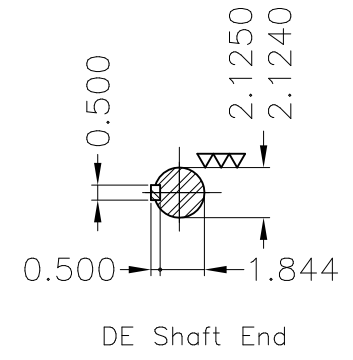

Dimensões em polegada  
Dimensions in inches

THIS IS AN UPDATED REVISION, THE  
PREVIOUS ONE MUST BE DISREGARDED.

Without fan cover  
Without fan  
Color RAL 5009  
Painting plan 202E  
Mounting B3R(D)

ECM	LOC	SUMMARY OF MODIFICATIONS			EXECUTED	CHECKED	RELEASED	DATE	VER
EXECUTED	USERADMIN		THREE PH W22 MOTOR COOLING TOWER NEMA EF						
CHECKED			FRAME 324T IP55 TEAO						
RELEASED			WEG code: 12127075						
REL DT	24.07.2017	WMO	Jaragua do Sul	Product Engineering	SHEET	1 / 1			

40 HP 04 Poles 60Hz