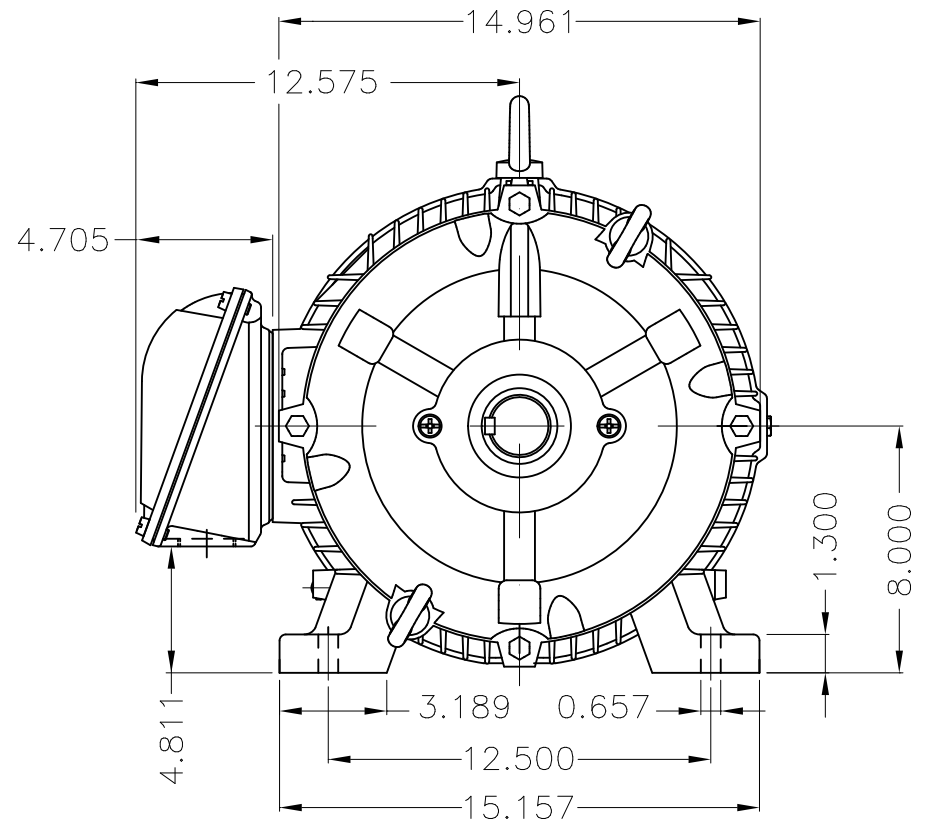

Dimensões em polegada  
Dimensions in inches

THIS IS AN UPDATED REVISION, THE  
PREVIOUS ONE MUST BE DISREGARDED.

Without fan cover  
Without fan  
Color RAL 5009  
Painting plan 202E  
Mounting B3R(D)

ECM	LOC	SUMMARY OF MODIFICATIONS			EXECUTED	CHECKED	RELEASED	DATE	VER
EXECUTED	USERADMIN		THREE PH W22 MOTOR COOLING TOWER NEMA EF						
CHECKED			FRAME 324T IP55 TEAO						
RELEASED			WEG code: 12127075						
REL DT	24.07.2017	WMO	Jaragua do Sul	Product Engineering	SHEET	1 / 1			

40 HP 04 Poles 60Hz