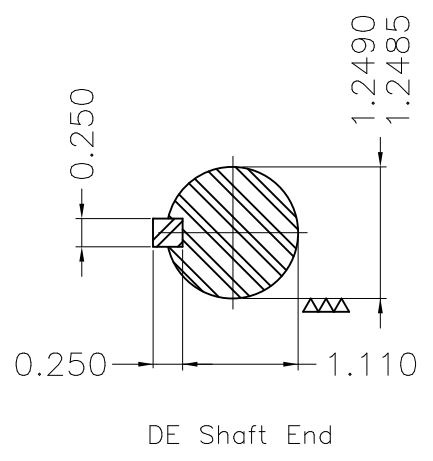

Dimensões em polegada
Dimensions in inches

THIS IS AN UPDATED REVISION, THE
PREVIOUS ONE MUST BE DISREGARDED.

Color Munsell N 1 matte black
Painting plan 207N
Mounting F-1/B34R(D)

ECM	LOC	SUMMARY OF MODIFICATIONS	EXECUTED	CHECKED	RELEASED	DATE	VER
EXECUTED	USERADMIN	THREE PHASE ODP ROLLED STEEL NEMA PREM.					
CHECKED		FRAME 254/6JM ODP					
RELEASED		WEG code: 12735167					
REL DT	24.07.2017	WMO Jaragua do Sul	Product Engineering	SHEET	1 / 1		

15 HP 04 Poles 60Hz

A