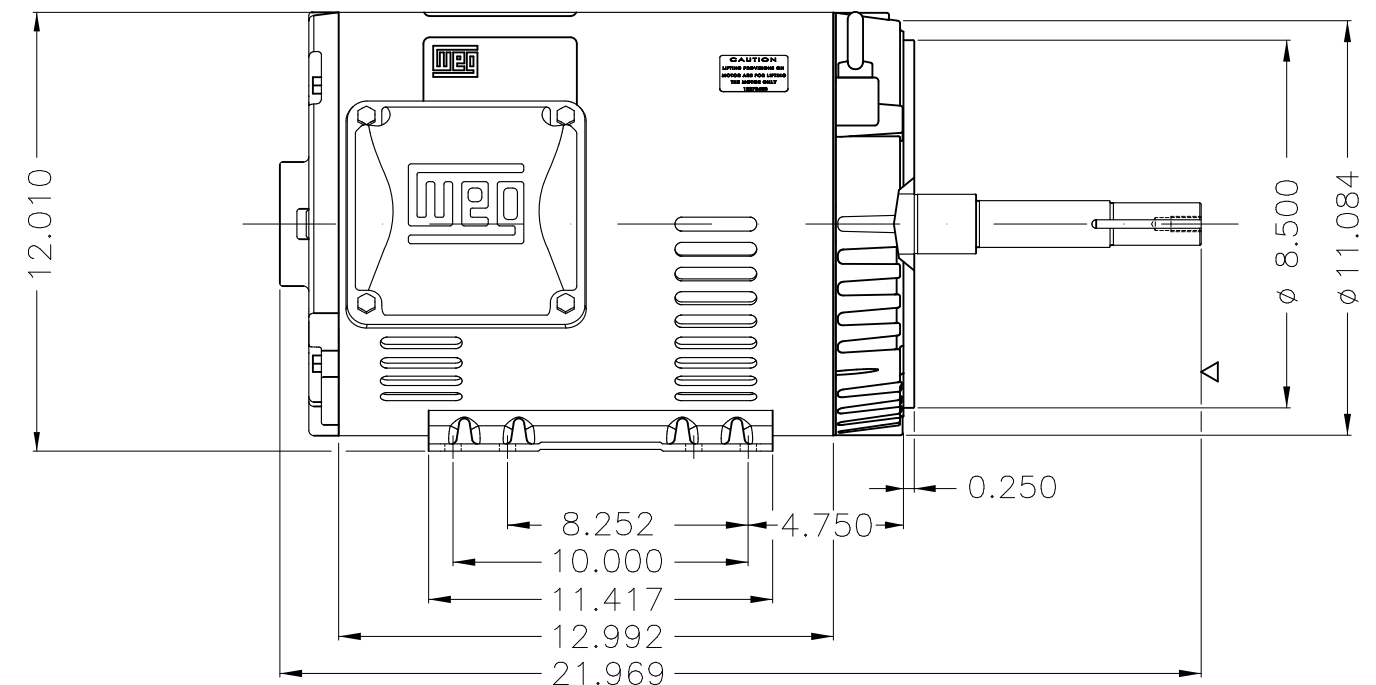

Dimensões em polegada
Dimensions in inches

THIS IS AN UPDATED REVISION, THE
PREVIOUS ONE MUST BE DISREGARDED.

Color Munsell N 1 matte black
Painting plan 207N
Mounting F-1/B34R(D)

ECM	LOC	SUMMARY OF MODIFICATIONS	EXECUTED	CHECKED	RELEASED	DATE	VER
EXECUTED	USERADMIN	THREE PHASE ODP ROLLED STEEL NEMA PREM.					
CHECKED		FRAME 254/6JM ODP					
RELEASED		WEG code: 12735167					
REL DT	24.07.2017	WMO Jaragua do Sul	Product Engineering	SHEET	1 / 1		

15 HP 04 Poles 60Hz

A