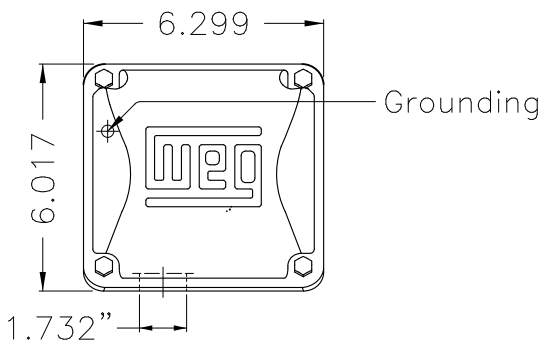

Dimensões em polegada
Dimensions in inches

THIS IS AN UPDATED REVISION, THE
PREVIOUS ONE MUST BE DISREGARDED.

Color Munsell N 1 matte black
Painting plan 207N
Mounting F-1/B34R(D)

ECM	LOC	SUMMARY OF MODIFICATIONS	EXECUTED	CHECKED	RELEASED	DATE	VER
EXECUTED	USERADMIN	THREE PHASE ODP ROLLED STEEL NEMA PREM.					
CHECKED		FRAME 254/6JM ODP					
RELEASED		WEG code: 12735167					
REL DT	24.07.2017	WMO Jaragua do Sul	Product Engineering	SHEET	1 / 1		

15 HP 04 Poles 60Hz

A