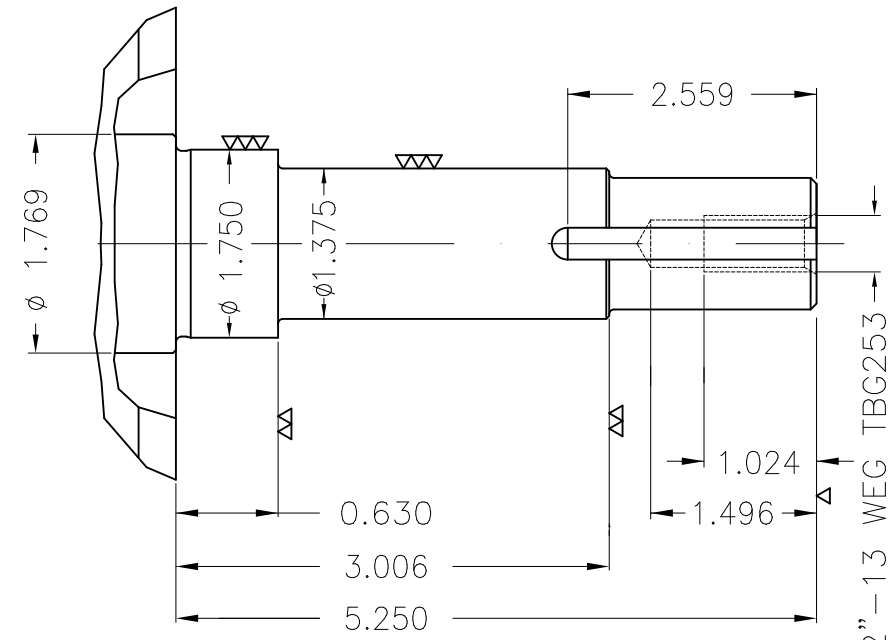

Dimensões em polegada
Dimensions in inches

THIS IS AN UPDATED REVISION, THE
PREVIOUS ONE MUST BE DISREGARDED.

Color Munsell N 1 matte black
Painting plan 207N
Mounting F-1/B34R(D)

ECM	LOC	SUMMARY OF MODIFICATIONS	EXECUTED	CHECKED	RELEASED	DATE	VER
EXECUTED	USERADMIN	THREE PHASE ODP ROLLED STEEL NEMA PREM.					
CHECKED		FRAME 254/6JM ODP					
RELEASED		WEG code: 12735167					
REL DT	24.07.2017	WMO Jaragua do Sul	Product Engineering	SHEET	1 / 1		

15 HP 04 Poles 60Hz

A