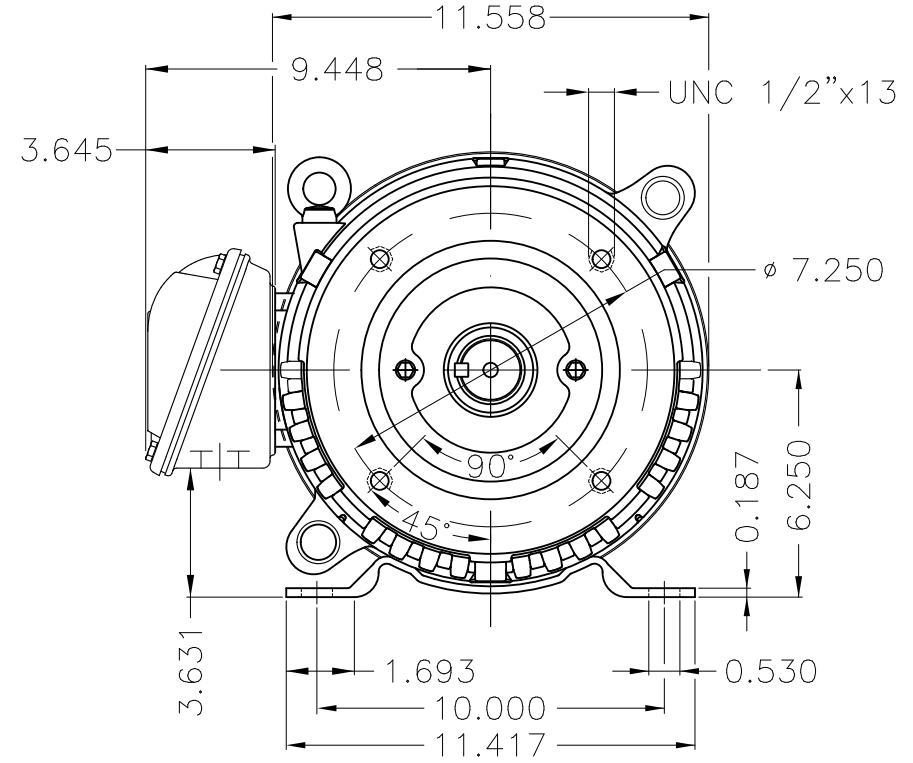

Dimensões em polegada
Dimensions in inches

THIS IS AN UPDATED REVISION, THE
PREVIOUS ONE MUST BE DISREGARDED.

Color Munsell N 1 matte black
Painting plan 207N
Mounting F-1/B34R(D)

ECM	LOC	SUMMARY OF MODIFICATIONS	EXECUTED	CHECKED	RELEASED	DATE	VER
EXECUTED	USERADMIN	THREE PHASE ODP ROLLED STEEL NEMA PREM.					
CHECKED		FRAME 254/6JM ODP					
RELEASED		WEG code: 12735167					
REL DT	24.07.2017	WMO Jaragua do Sul	Product Engineering	SHEET	1 / 1		

15 HP 04 Poles 60Hz

A