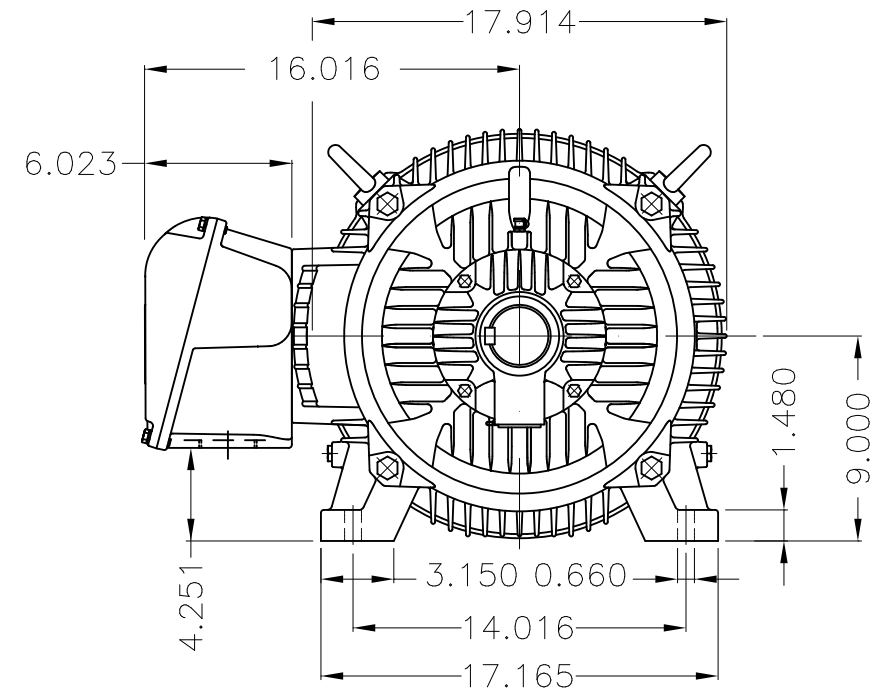

Dimensões em polegada
Dimensions in inches

THIS IS AN UPDATED REVISION, THE
PREVIOUS ONE MUST BE DISREGARDED.

Grounding for leads 25–50 mm² / 3–1 AWG

Main terminal box

Grounding for leads 25–185 mm² / 3AWG–350MCM

Center hole
DUNC 3/4"–10 WEG TBG12

DE Shaft End

Color RAL 6002
Painting plan 203A
Mounting B3R(D)

ECM	LOC	SUMMARY OF MODIFICATIONS			EXECUTED	CHECKED	RELEASED	DATE	VER
EXECUTED	USERADMIN		THREE PHASE W22 MOTOR-SUPER PREMIUM EFF						
CHECKED			FRAME 364/5TS IP55 TEFC						
RELEASED			WEG code: 11792475						
REL DT	24.07.2017	WMO	Jaragua do Sul	Product Engineering	SHEET	1 / 1			

75 HP 02 Poles 60Hz

A

ZME A3