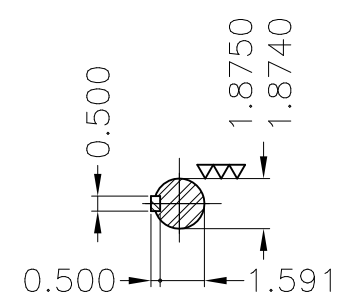

Dimensões em polegada
Dimensions in inches

THIS IS AN UPDATED REVISION, THE
PREVIOUS ONE MUST BE DISREGARDED.

Grounding for leads 25–50 mm² / 3–1 AWG

Main terminal box

Grounding for leads 25–185 mm² / 3AWG–350MCM

Center hole
DUNC 3/4"–10 WEG TBG12

DE Shaft End

Color RAL 6002
Painting plan 203A
Mounting B3R(D)

ECM	LOC	SUMMARY OF MODIFICATIONS			EXECUTED	CHECKED	RELEASED	DATE	VER
EXECUTED	USERADMIN		THREE PHASE W22 MOTOR-SUPER PREMIUM EFF						
CHECKED			FRAME 364/5TS IP55 TEFC						
RELEASED			WEG code: 11792475						
REL DT	24.07.2017	WMO	Jaragua do Sul	Product Engineering	SHEET	1 / 1			