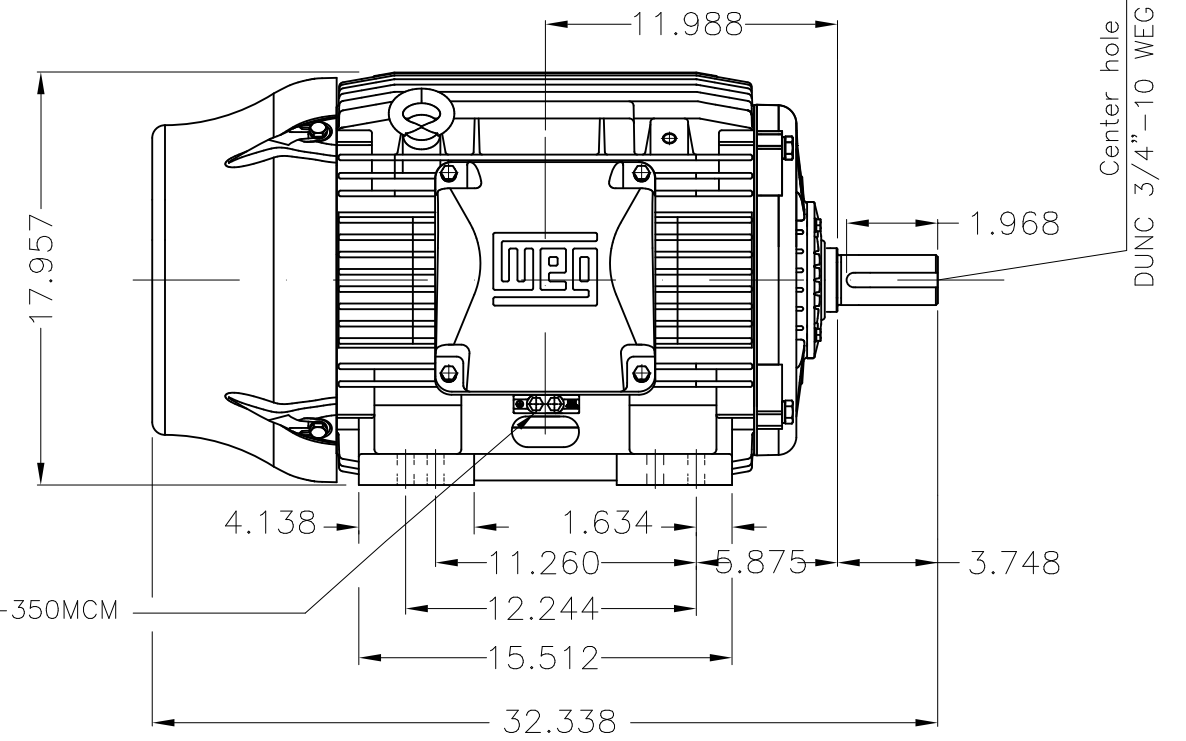

Dimensões em polegada
Dimensions in inches

THIS IS AN UPDATED REVISION, THE
PREVIOUS ONE MUST BE DISREGARDED.

Grounding for leads 25–50 mm² / 3–1 AWG

Main terminal box

Grounding for leads 25–185 mm² / 3AWG–350MCM

Center hole
DUNC 3/4"–10 WEG TBG12

DE Shaft End

Color RAL 6002
Painting plan 203A
Mounting B3R(D)

ECM	LOC	SUMMARY OF MODIFICATIONS			EXECUTED	CHECKED	RELEASED	DATE	VER
EXECUTED	USERADMIN		THREE PHASE W22 MOTOR-SUPER PREMIUM EFF						
CHECKED			FRAME 364/5TS IP55 TEFC						
RELEASED			WEG code: 11792475						
REL DT	24.07.2017	WMO	Jaragua do Sul	Product Engineering	SHEET	1 / 1			