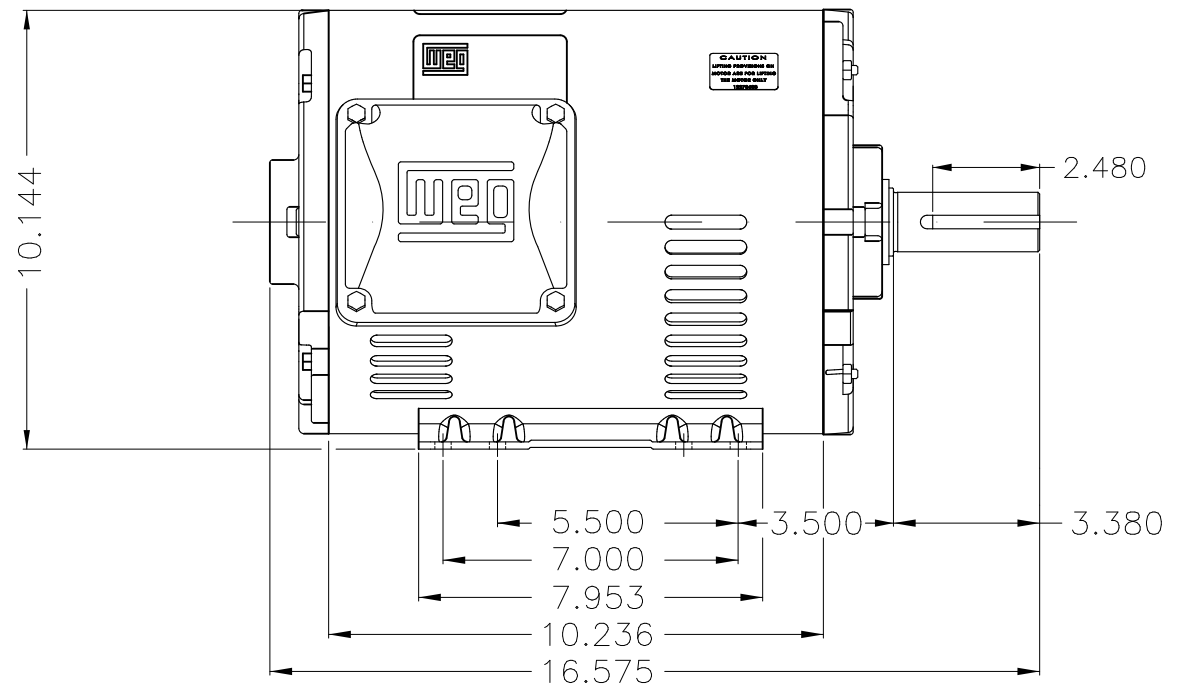

Dimensões em polegada
Dimensions in inches

THIS IS AN UPDATED REVISION, THE
PREVIOUS ONE MUST BE DISREGARDED.

Color Munsell N 1 matte black
Painting plan 207N
Mounting F-1/B3R(D)

ECM	LOC	SUMMARY OF MODIFICATIONS	EXECUTED	CHECKED	RELEASED	DATE	VER
EXECUTED	USERADMIN	THREE PHASE ODP ROLLED STEEL NEMA PREM.					
CHECKED		FRAME 213/5T ODP					
RELEASED		WEG code: 12630272					
REL DT	24.07.2017	WMO Jaragua do Sul	Product Engineering	SHEET	1 / 1		

10 HP 04 Poles 60Hz

A

ZME A3