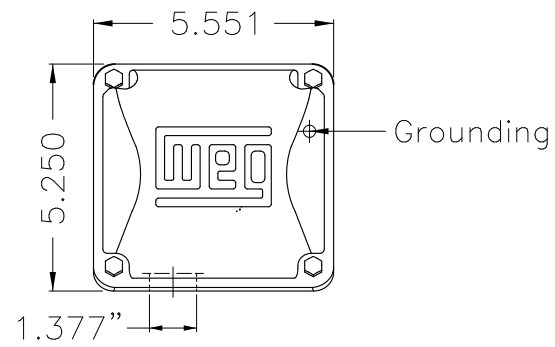

Dimensões em polegada
Dimensions in inches

THIS IS AN UPDATED REVISION, THE
PREVIOUS ONE MUST BE DISREGARDED.

Color Munsell N 1 matte black
Painting plan 207N
Mounting F-1/B3R(D)

ECM	LOC	SUMMARY OF MODIFICATIONS	EXECUTED	CHECKED	RELEASED	DATE	VER
EXECUTED	USERADMIN	THREE PHASE ODP ROLLED STEEL NEMA PREM.					
CHECKED		FRAME 213/5T ODP					
RELEASED		WEG code: 12630272					
REL DT	24.07.2017	WMO Jaragua do Sul	Product Engineering	SHEET	1 / 1		