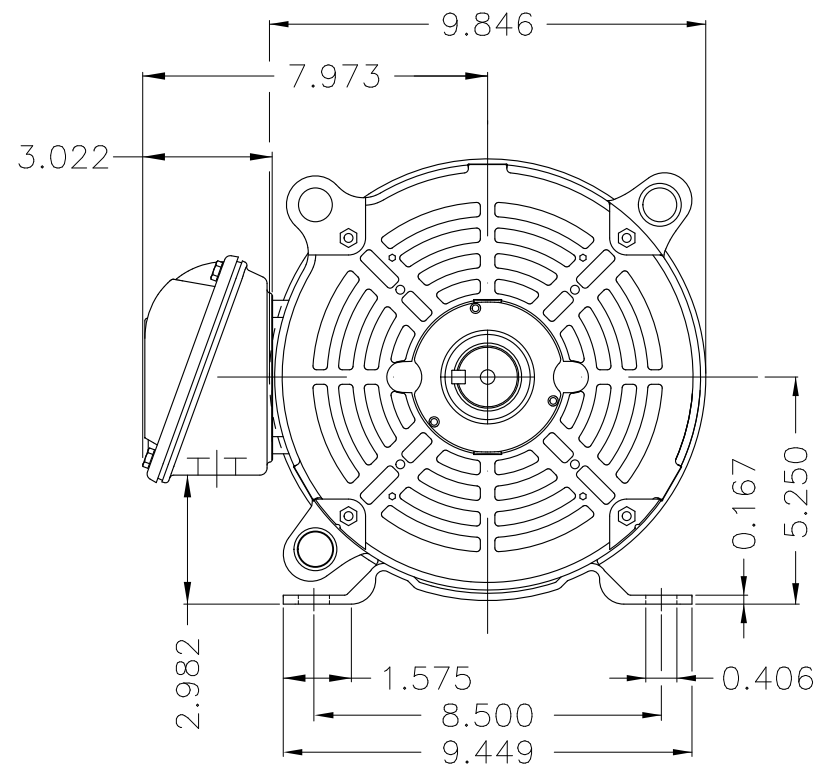

Dimensões em polegada
Dimensions in inches

THIS IS AN UPDATED REVISION, THE
PREVIOUS ONE MUST BE DISREGARDED.

Color Munsell N 1 matte black
Painting plan 207N
Mounting F-1/B3R(D)

ECM	LOC	SUMMARY OF MODIFICATIONS	EXECUTED	CHECKED	RELEASED	DATE	VER
EXECUTED	USERADMIN	THREE PHASE ODP ROLLED STEEL NEMA PREM.					
CHECKED		FRAME 213/5T ODP					
RELEASED		WEG code: 12630272					
REL DT	24.07.2017	WMO Jaragua do Sul	Product Engineering	SHEET	1 / 1		

10 HP 04 Poles 60Hz

A

ZME A3