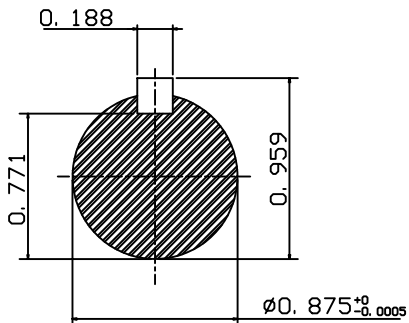

DATE  
February 13, 2004  
CATALOG NO.  
S1/54

OUTLINE DIMENSIONS  
SINGLE-PHASE INDUCTION MOTOR

MOTOR TYPE:  
BECCFD  
FRAME NO. 145T

Pole	HP	KW	Hz	VOLT	Syn. Speed r/min(rpm)
4	1.5	1.12	60	115/230	1800

Ins	Rating	Dimension in	Approx Weight	Bearings
B	CONT.	Inches	70 lbs.	DE: 6205ZZ NDE: 6205ZZ

Totally Enclosed Fan Cooled Capacitor-start Type. Squirrel-cage Rotor

DWN.	S. L. CHIAN	11-24-95
CHKD.	C. H. KAO	12-18-95
APPD.	Y. B. HUANG	12-18-95

TEC Westinghouse

DWG NO.  
31049U261001