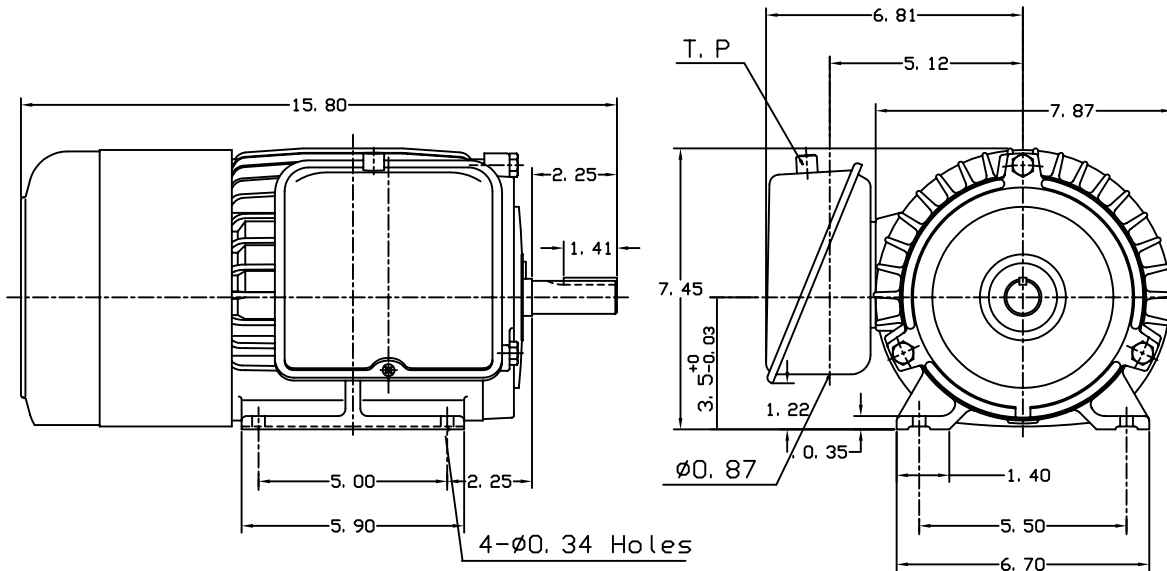

DATE  
February 13, 2004  
CATALOG NO.  
S1/54

OUTLINE DIMENSIONS  
SINGLE-PHASE INDUCTION MOTOR

MOTOR TYPE:  
BECCFD  
FRAME NO. 145T

Pole	HP	KW	Hz	VOLT	Syn. Speed r/min(rpm)
4	1.5	1.12	60	115/230	1800

Ins	Rating	Dimension in	Approx Weight	Bearings
B	CONT.	Inches	70 lbs.	DE: 6205ZZ NDE: 6205ZZ

Totally Enclosed Fan Cooled Capacitor-start Type. Squirrel-cage Rotor

DWN.	S. L. CHIAN	11-24-95
CHKD.	C. H. KAO	12-18-95
APPD.	Y. B. HUANG	12-18-95

TEC Westinghouse

DWG NO.  
31049U261001