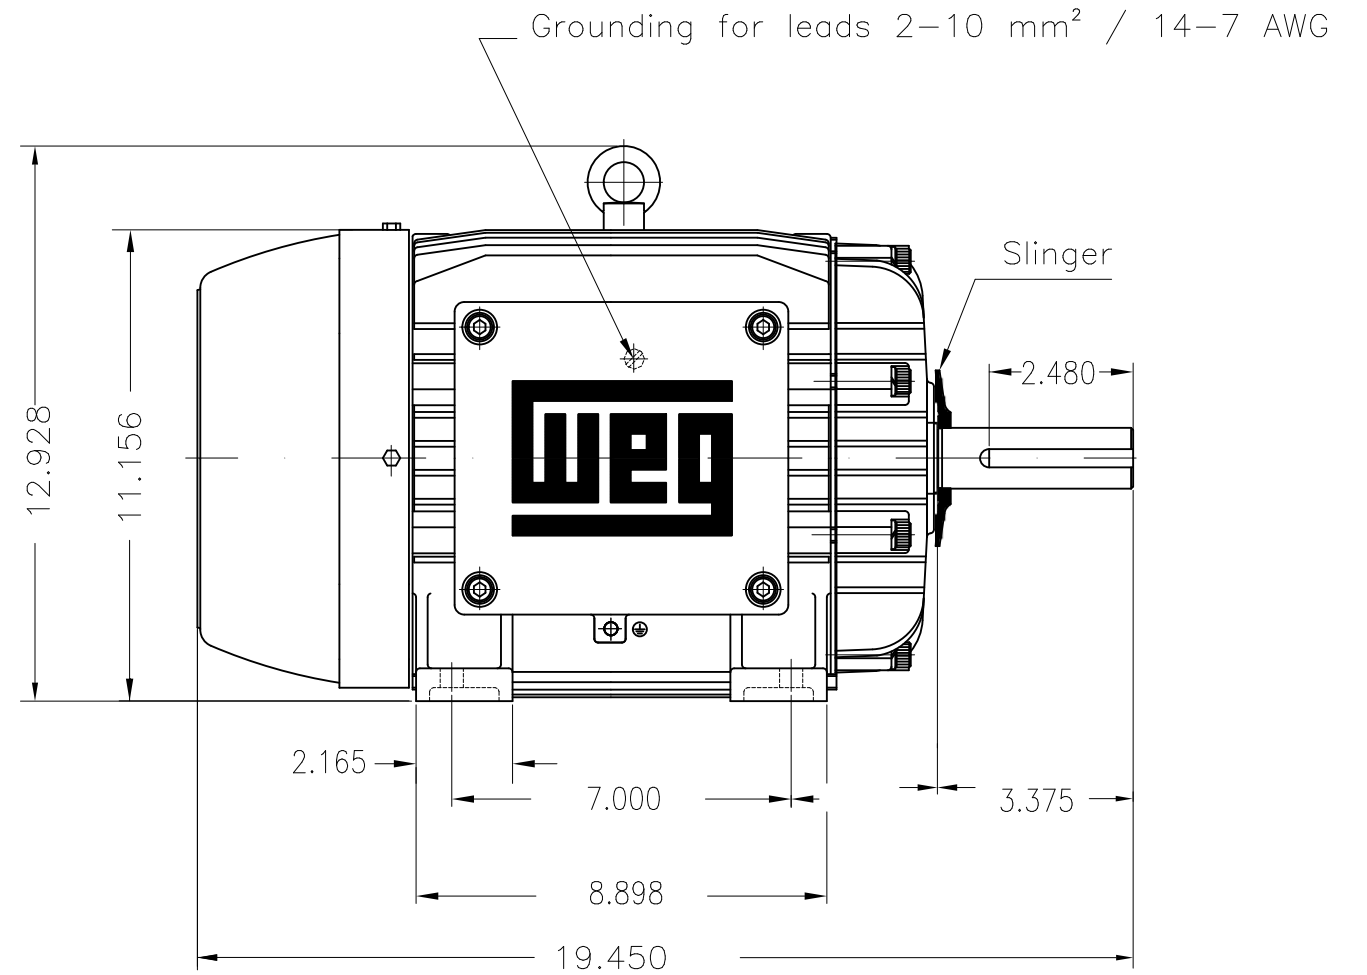

Dimensões em polegada  
Dimensions in inches

THIS IS AN UPDATED REVISION, THE  
PREVIOUS ONE MUST BE DISREGARDED.

Thermostats 130°C - alarm  
Color RAL 5009  
Painting plan 202P  
Mounting B3R(D)

ECM	LOC	SUMMARY OF MODIFICATIONS	EXECUTED	CHECKED	RELEASED	DATE	VER
EXECUTED	USERADMIN	THREE PHASE EXPL. PROOF MOTOR NEMA P.EFF					
CHECKED		FRAME 215T IP55 TEFC					
RELEASED		WEG code: 11316571					
REL DT	24.07.2017	WMO Jaragua do Sul	Product Engineering	SHEET	1 / 1		

5 HP 06 Poles 60Hz

A