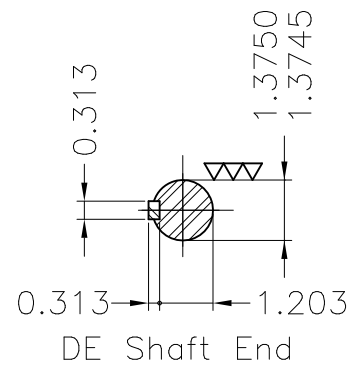

Dimensões em polegada  
Dimensions in inches

THIS IS AN UPDATED REVISION, THE  
PREVIOUS ONE MUST BE DISREGARDED.

Thermostats 130°C - alarm  
Color RAL 5009  
Painting plan 202P  
Mounting B3R(D)

ECM	LOC	SUMMARY OF MODIFICATIONS	EXECUTED	CHECKED	RELEASED	DATE	VER
EXECUTED	USERADMIN	THREE PHASE EXPL. PROOF MOTOR NEMA P.EFF					
CHECKED		FRAME 215T IP55 TEFC					
RELEASED		WEG code: 11316571					
REL DT	24.07.2017	WMO Jaragua do Sul	Product Engineering	SHEET	1 / 1		

5 HP 06 Poles 60Hz

A