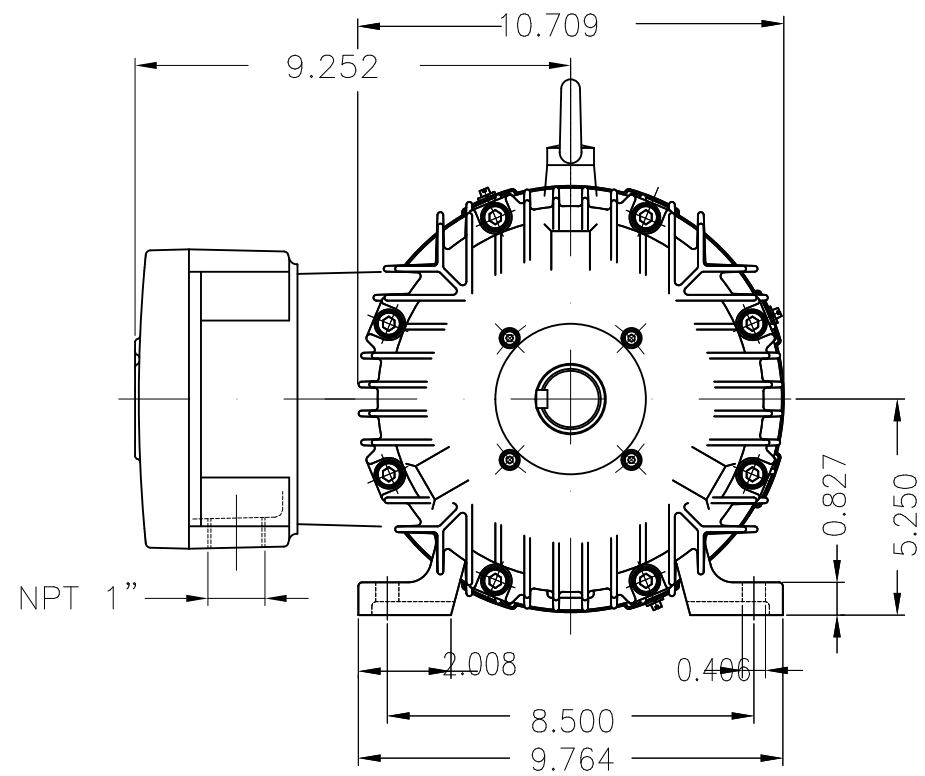

Dimensões em polegada  
Dimensions in inches

THIS IS AN UPDATED REVISION, THE  
PREVIOUS ONE MUST BE DISREGARDED.

Thermostats 130°C - alarm  
Color RAL 5009  
Painting plan 202P  
Mounting B3R(D)

ECM	LOC	SUMMARY OF MODIFICATIONS	EXECUTED	CHECKED	RELEASED	DATE	VER
EXECUTED	USERADMIN	THREE PHASE EXPL. PROOF MOTOR NEMA P.EFF					
CHECKED		FRAME 215T IP55 TEFC					
RELEASED		WEG code: 11316571					
REL DT	24.07.2017	WMO Jaragua do Sul	Product Engineering	SHEET	1 / 1		

5 HP 06 Poles 60Hz

A