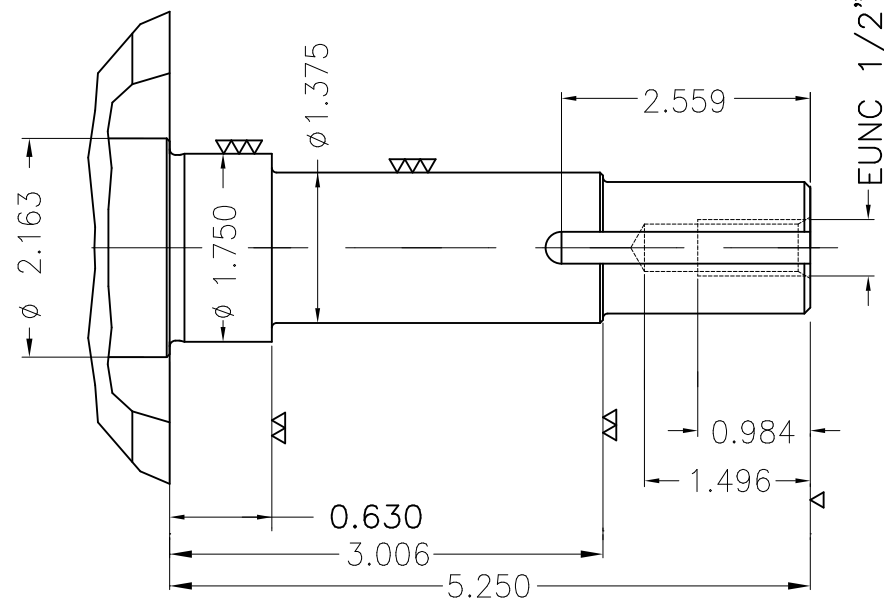

Dimensões em polegada
Dimensions in inches

THIS IS AN UPDATED REVISION, THE
PREVIOUS ONE MUST BE DISREGARDED.

Grounding for leads 5.2-25 mm² / 10-4 AWG

EUNUC 1/2"-13 WEG TBG253

Color RAL 5009
Painting plan 203A
Mounting B34R(D)

ECM	LOC	SUMMARY OF MODIFICATIONS	EXECUTED	CHECKED	RELEASED	DATE	VER
EXECUTED	USERADMIN	THREE PHASE PREMIUM EFFICIENCY					
CHECKED		FRAME 286JM IP23 ODP					
RELEASED		WEG code: 11168046					
REL DT	24.07.2017	WMO Jaragua do Sul	Product Engineering	SHEET	1 / 1		

30 HP 04 Poles 60Hz