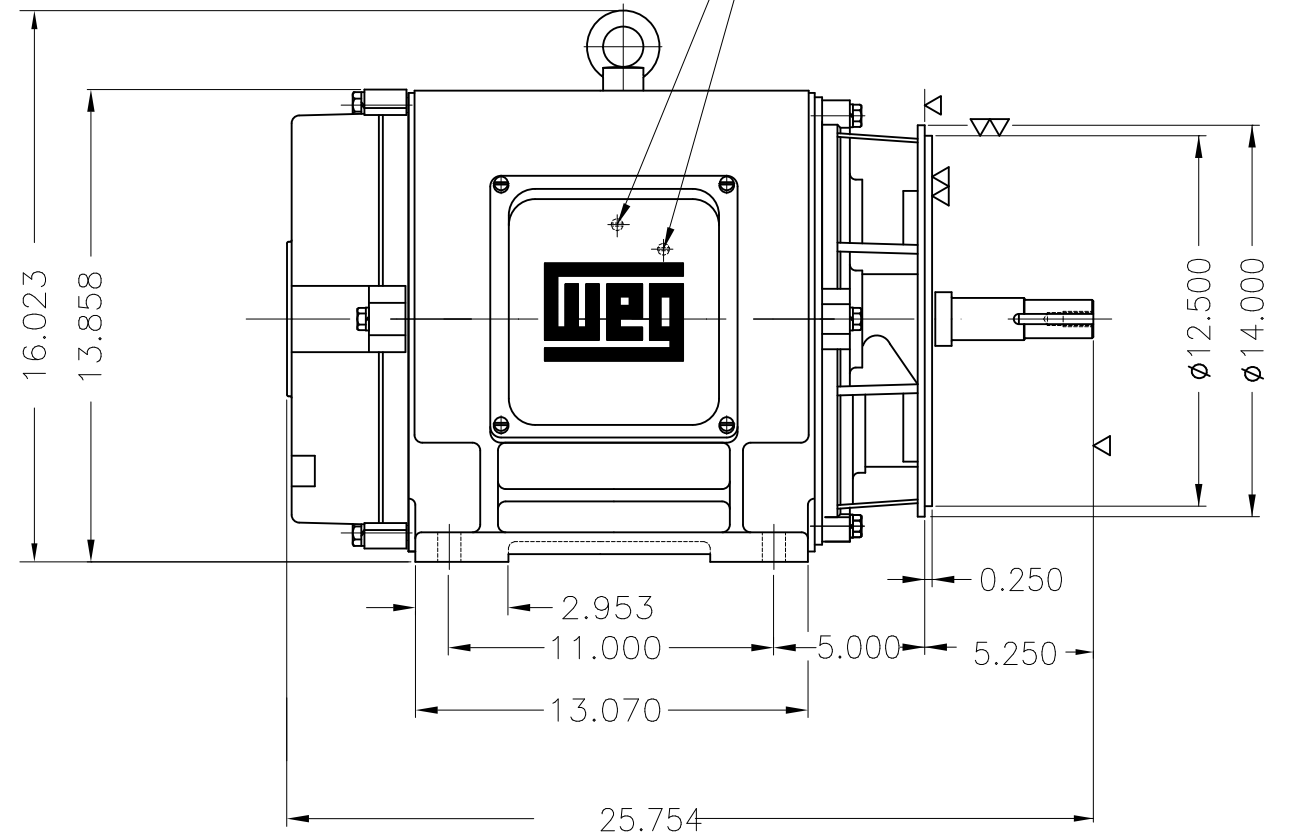

Dimensões em polegada
Dimensions in inches

THIS IS AN UPDATED REVISION, THE
PREVIOUS ONE MUST BE DISREGARDED.

Grounding for leads 5.2-25 mm² / 10-4 AWG

EUNUC 1/2"-13 WEG TBG253

Color RAL 5009
Painting plan 203A
Mounting B34R(D)

ECM	LOC	SUMMARY OF MODIFICATIONS	EXECUTED	CHECKED	RELEASED	DATE	VER
EXECUTED	USERADMIN	THREE PHASE PREMIUM EFFICIENCY					
CHECKED		FRAME 286JM IP23 ODP					
RELEASED		WEG code: 11168046					
REL DT	24.07.2017	WMO Jaragua do Sul	Product Engineering	SHEET	1 / 1		

30 HP 04 Poles 60Hz