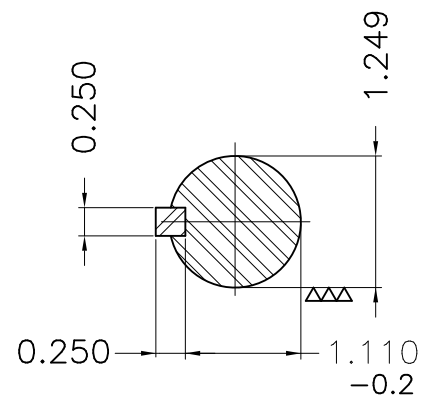

Dimensões em polegada
Dimensions in inches

THIS IS AN UPDATED REVISION, THE
PREVIOUS ONE MUST BE DISREGARDED.

Grounding for leads 5.2-25 mm² / 10-4 AWG

EUNUC 1/2"-13 WEG TBG253

Color RAL 5009
Painting plan 203A
Mounting B34R(D)

ECM	LOC	SUMMARY OF MODIFICATIONS	EXECUTED	CHECKED	RELEASED	DATE	VER
EXECUTED	USERADMIN	THREE PHASE PREMIUM EFFICIENCY					
CHECKED		FRAME 286JM IP23 ODP					
RELEASED		WEG code: 11168046					
REL DT	24.07.2017	WMO Jaragua do Sul	Product Engineering	SHEET	1 / 1		