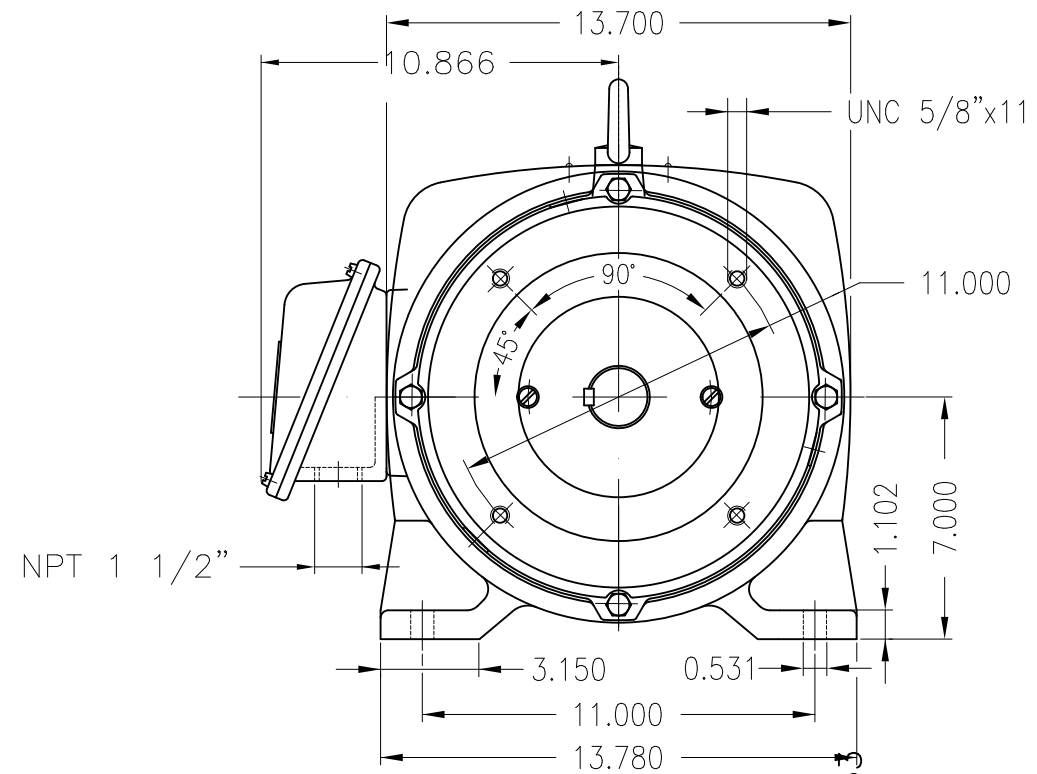

Dimensões em polegada
Dimensions in inches

THIS IS AN UPDATED REVISION, THE
PREVIOUS ONE MUST BE DISREGARDED.

Grounding for leads 5.2-25 mm² / 10-4 AWG

EUNUC 1/2"-13 WEG TBG253

Color RAL 5009
Painting plan 203A
Mounting B34R(D)

ECM	LOC	SUMMARY OF MODIFICATIONS	EXECUTED	CHECKED	RELEASED	DATE	VER
EXECUTED	USERADMIN	THREE PHASE PREMIUM EFFICIENCY					
CHECKED		FRAME 286JM IP23 ODP					
RELEASED		WEG code: 11168046					
REL DT	24.07.2017	WMO Jaragua do Sul	Product Engineering	SHEET	1 / 1		

30 HP 04 Poles 60Hz