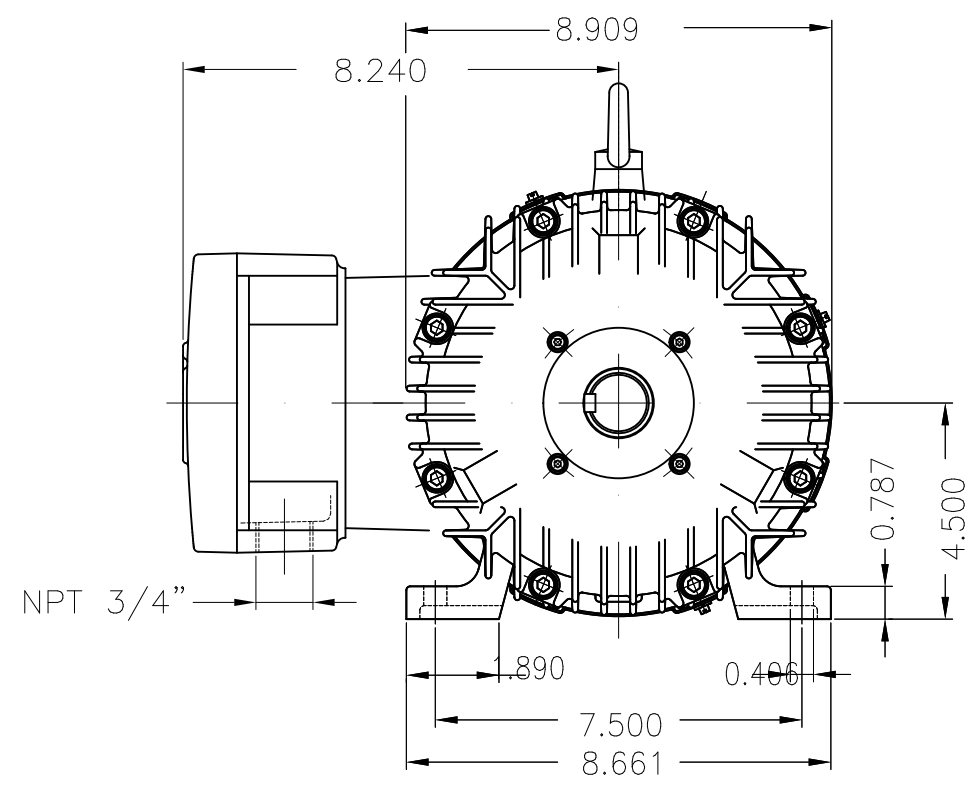

Dimensões em polegada
Dimensions in inches

THIS IS AN UPDATED REVISION, THE
PREVIOUS ONE MUST BE DISREGARDED.

Thermostats 130°C - alarm
Color RAL 5009
Painting plan 202P
Mounting B3R(D)

ECM	LOC	SUMMARY OF MODIFICATIONS	EXECUTED	CHECKED	RELEASED	DATE	VER
EXECUTED	USERADMIN	THREE PHASE EXPL. PROOF MOTOR NEMA P.EFF					
CHECKED		FRAME 182T IP55 TEFC					
RELEASED		WEG code: 11360213					
REL DT	24.07.2017	WMO Jaragua do Sul	Product Engineering	SHEET	1 / 1		

3 HP 04 Poles 60Hz

A