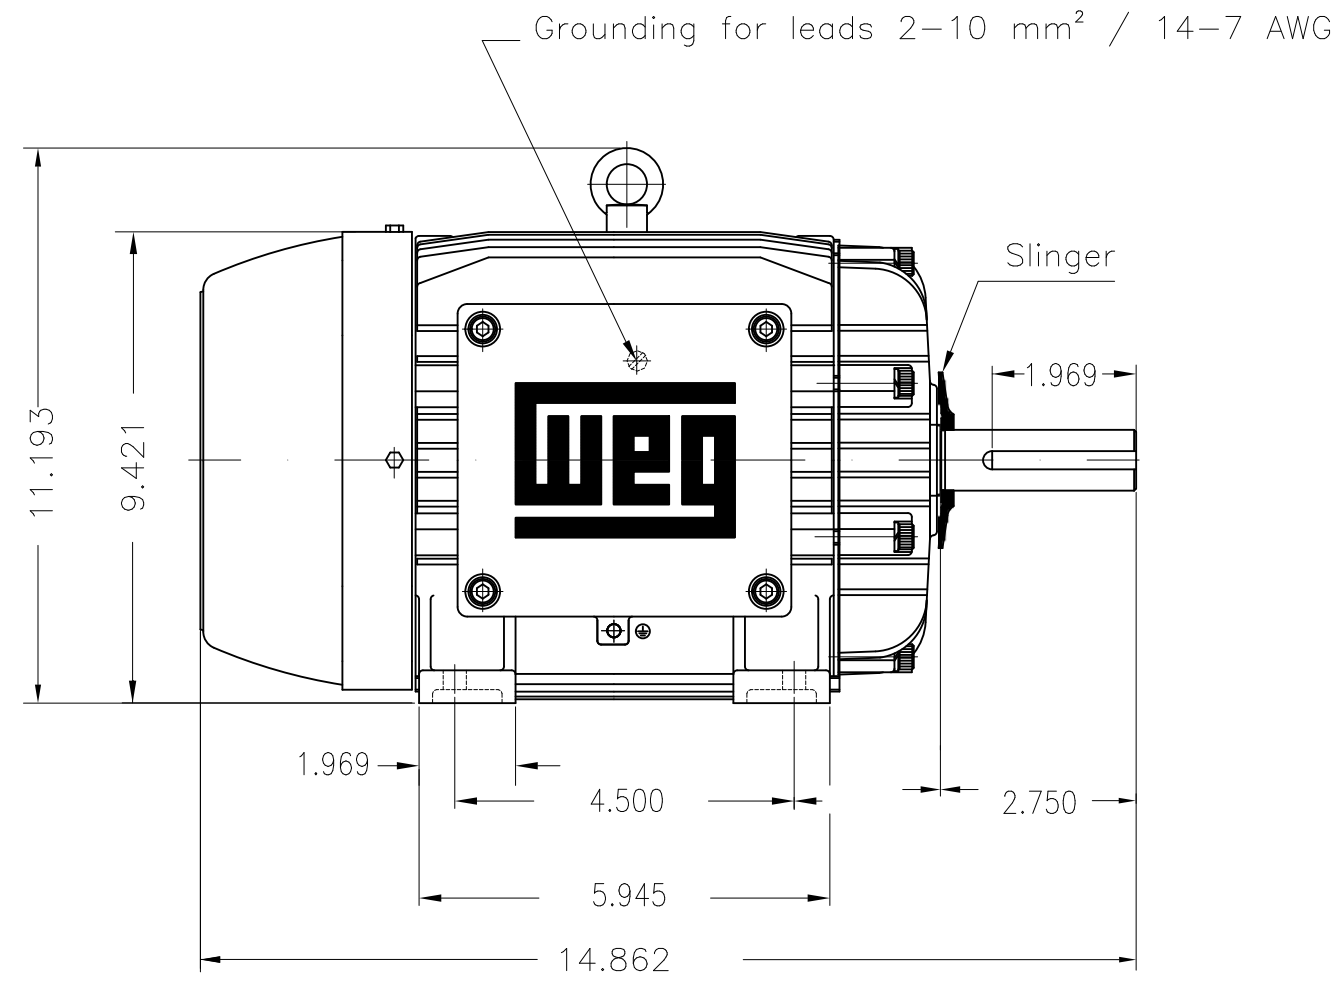

Dimensões em polegada
Dimensions in inches

THIS IS AN UPDATED REVISION, THE
PREVIOUS ONE MUST BE DISREGARDED.

Thermostats 130°C - alarm
Color RAL 5009
Painting plan 202P
Mounting B3R(D)

ECM	LOC	SUMMARY OF MODIFICATIONS	EXECUTED	CHECKED	RELEASED	DATE	VER
EXECUTED	USERADMIN	THREE PHASE EXPL. PROOF MOTOR NEMA P.EFF					
CHECKED		FRAME 182T IP55 TEFC					
RELEASED		WEG code: 11360213					
REL DT	24.07.2017	WMO Jaragua do Sul	Product Engineering	SHEET	1 / 1		

3 HP 04 Poles 60Hz

A