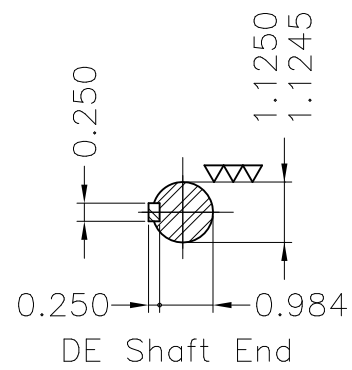

Dimensões em polegada
Dimensions in inches

THIS IS AN UPDATED REVISION, THE
PREVIOUS ONE MUST BE DISREGARDED.

Thermostats 130°C - alarm
Color RAL 5009
Painting plan 202P
Mounting B3R(D)

ECM	LOC	SUMMARY OF MODIFICATIONS	EXECUTED	CHECKED	RELEASED	DATE	VER
EXECUTED	USERADMIN	THREE PHASE EXPL. PROOF MOTOR NEMA P.EFF					
CHECKED		FRAME 182T IP55 TEFC					
RELEASED		WEG code: 11360213					
REL DT	24.07.2017	WMO Jaragua do Sul	Product Engineering	SHEET	1 / 1		

3 HP 04 Poles 60Hz

A