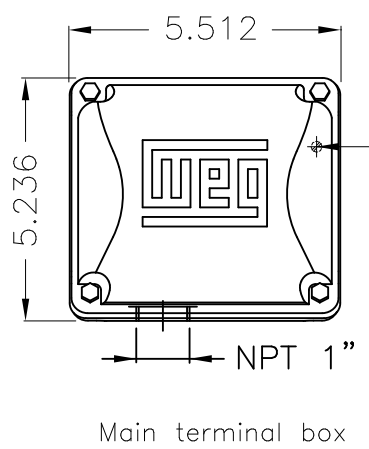

Dimensões em polegada
Dimensions in inches

THIS IS AN UPDATED REVISION, THE
PREVIOUS ONE MUST BE DISREGARDED.

Grounding for leads 2-10 mm² / 14-7 AWG

Color RAL 5009
Painting plan 202E
Mounting B3L(E)

ECM	LOC	SUMMARY OF MODIFICATIONS			EXECUTED	CHECKED	RELEASED	DATE	VER
EXECUTED	USERADMIN	 THREE PH W22 MOTOR COOLING TOWER HIGH EF FRAME 182/4T IP55 TEFC WEG code: 12172477							
CHECKED									
RELEASED									
REL DT	24.07.2017	WMO	Jaragua do Sul	Product Engineering	SHEET	1 / 1			

1.25/5.0 HP 08/04 Poles 60Hz