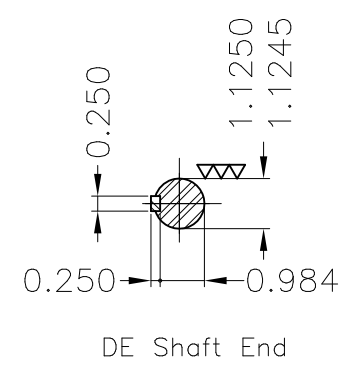

Dimensões em polegada
Dimensions in inches

THIS IS AN UPDATED REVISION, THE
PREVIOUS ONE MUST BE DISREGARDED.

Grounding for leads 2-10 mm² / 14-7 AWG

Color RAL 5009
Painting plan 202E
Mounting B3L(E)

ECM	LOC	SUMMARY OF MODIFICATIONS			EXECUTED	CHECKED	RELEASED	DATE	VER
EXECUTED	USERADMIN	 THREE PH W22 MOTOR COOLING TOWER HIGH EF FRAME 182/4T IP55 TEFC WEG code: 12172477							
CHECKED									
RELEASED									
REL DT	24.07.2017	WMO	Jaragua do Sul	Product Engineering	SHEET	1 / 1			

1.25/5.0 HP 08/04 Poles 60Hz