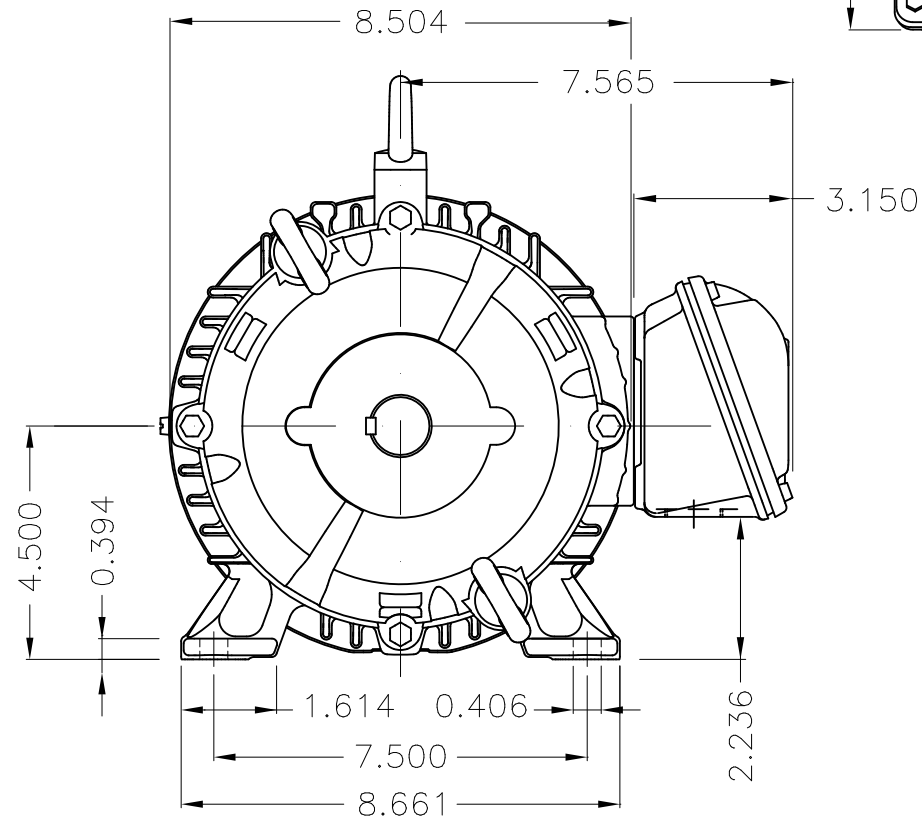

Dimensões em polegada
Dimensions in inches

THIS IS AN UPDATED REVISION, THE
PREVIOUS ONE MUST BE DISREGARDED.

Grounding for leads 2-10 mm² / 14-7 AWG

Color RAL 5009
Painting plan 202E
Mounting B3L(E)

ECM	LOC	SUMMARY OF MODIFICATIONS			EXECUTED	CHECKED	RELEASED	DATE	VER
EXECUTED	USERADMIN	 THREE PH W22 MOTOR COOLING TOWER HIGH EF FRAME 182/4T IP55 TEFC WEG code: 12172477							
CHECKED									
RELEASED									
REL DT	24.07.2017	WMO	Jaragua do Sul	Product Engineering	SHEET	1 / 1			

1.25/5.0 HP 08/04 Poles 60Hz