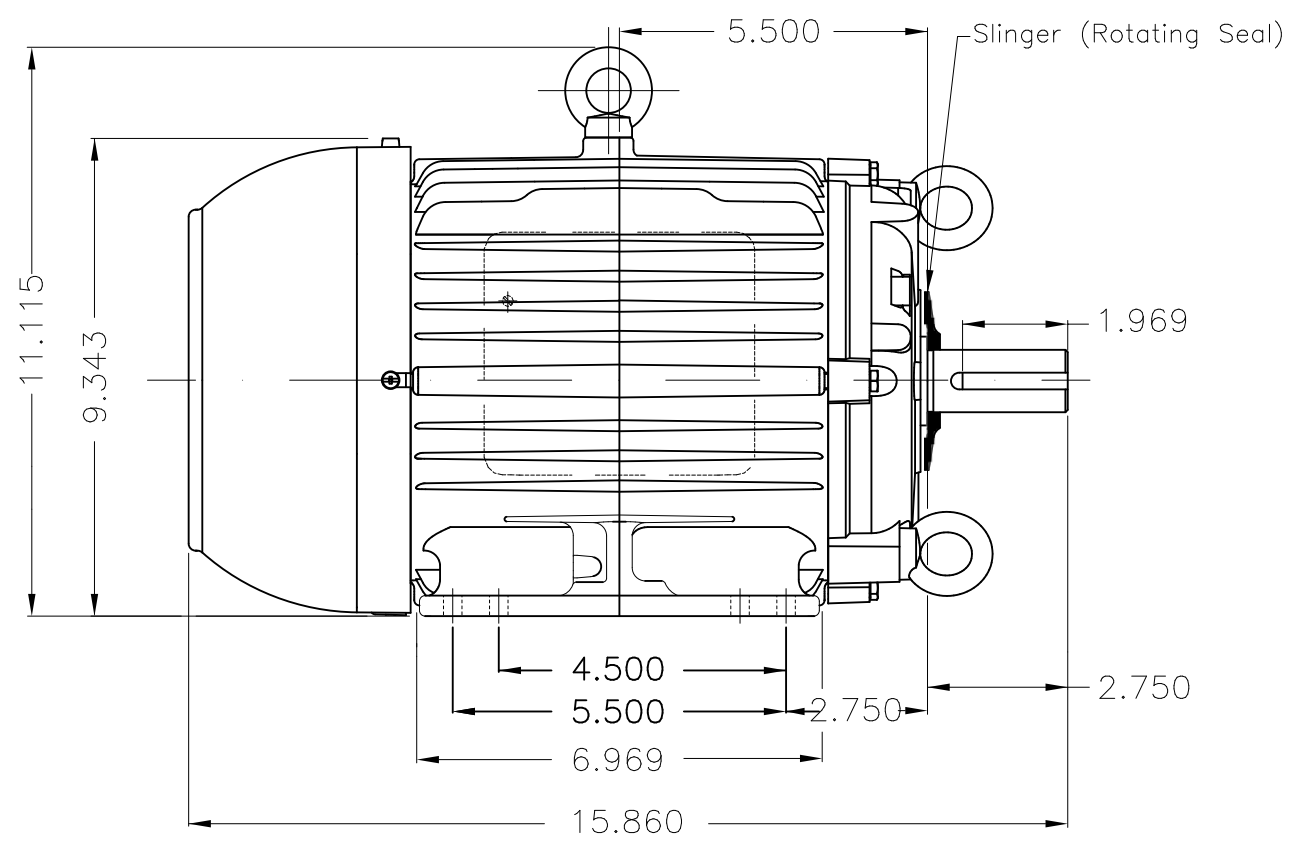

Dimensões em polegada
Dimensions in inches

THIS IS AN UPDATED REVISION, THE
PREVIOUS ONE MUST BE DISREGARDED.

Grounding for leads 2-10 mm² / 14-7 AWG

Color RAL 5009
Painting plan 202E
Mounting B3L(E)

ECM	LOC	SUMMARY OF MODIFICATIONS			EXECUTED	CHECKED	RELEASED	DATE	VER
EXECUTED	USERADMIN	 THREE PH W22 MOTOR COOLING TOWER HIGH EF FRAME 182/4T IP55 TEFC WEG code: 12172477							
CHECKED									
RELEASED									
REL DT	24.07.2017	WMO	Jaragua do Sul	Product Engineering	SHEET	1 / 1			

1.25/5.0 HP 08/04 Poles 60Hz