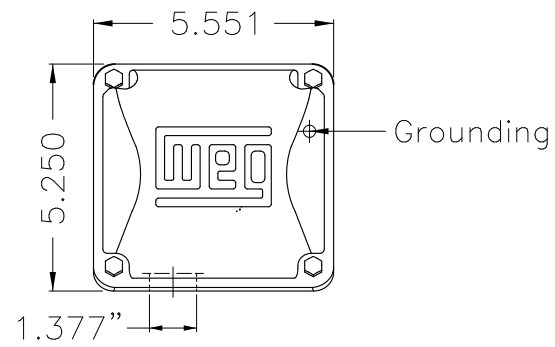

Dimensões em polegada  
Dimensions in inches

THIS IS AN UPDATED REVISION, THE  
PREVIOUS ONE MUST BE DISREGARDED.

Color Munsell N 1 matte black  
Painting plan 207N  
Mounting F-1/B3R(D)

ECM	LOC	SUMMARY OF MODIFICATIONS	EXECUTED	CHECKED	RELEASED	DATE	VER
EXECUTED	USERADMIN	THREE PHASE ODP ROLLED STEEL NEMA PREM.					
CHECKED		FRAME 213/5T ODP					
RELEASED		WEG code: 12674875					
REL DT	24.07.2017	WMO Jaragua do Sul	Product Engineering	SHEET	1 / 1		