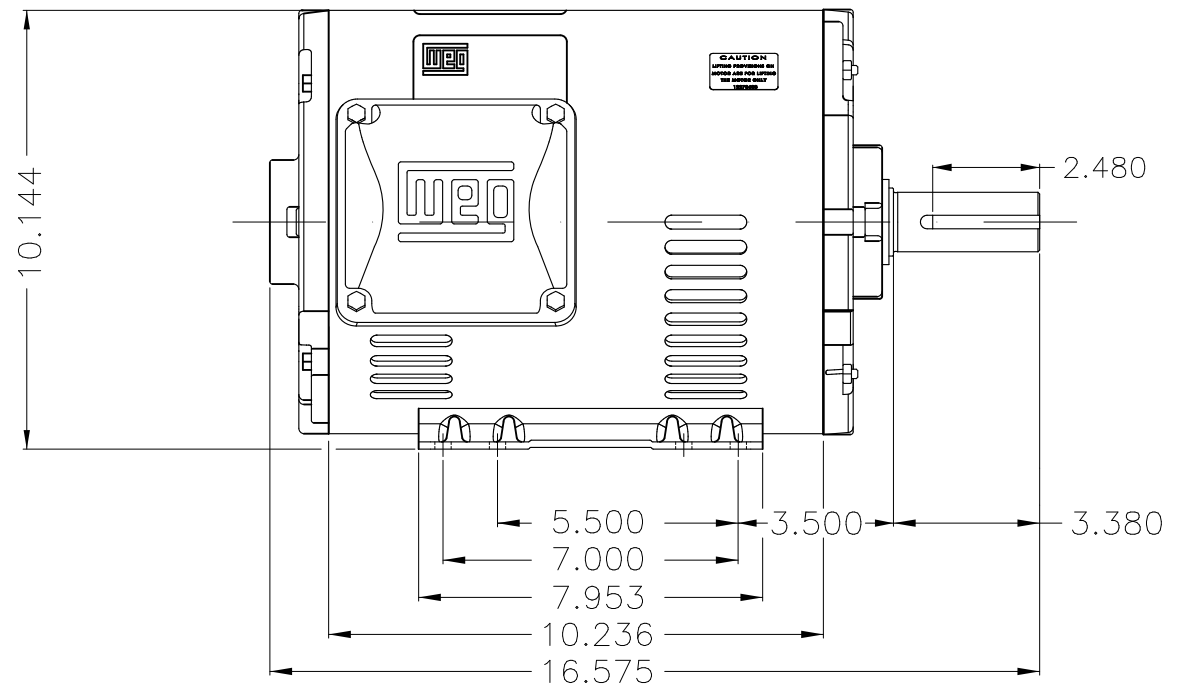

Dimensões em polegada  
Dimensions in inches

THIS IS AN UPDATED REVISION, THE  
PREVIOUS ONE MUST BE DISREGARDED.

Color Munsell N 1 matte black  
Painting plan 207N  
Mounting F-1/B3R(D)

ECM	LOC	SUMMARY OF MODIFICATIONS	EXECUTED	CHECKED	RELEASED	DATE	VER
EXECUTED	USERADMIN	THREE PHASE ODP ROLLED STEEL NEMA PREM.					
CHECKED		FRAME 213/5T ODP					
RELEASED		WEG code: 12674875					
REL DT	24.07.2017	WMO Jaragua do Sul	Product Engineering	SHEET	1 / 1		

3 HP 06 Poles 60Hz

A

ZME A3