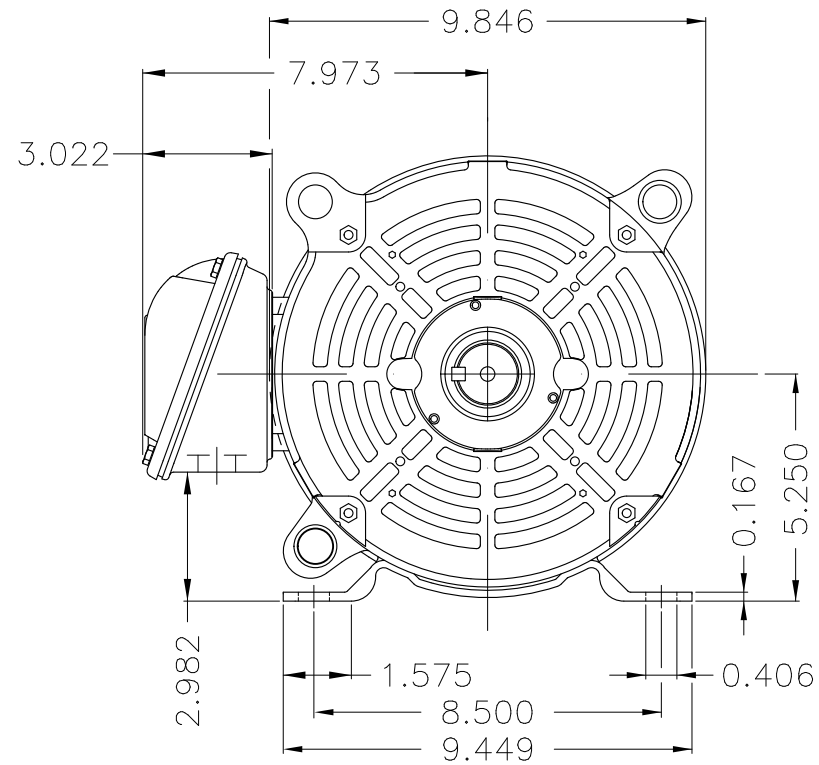

Dimensões em polegada  
Dimensions in inches

THIS IS AN UPDATED REVISION, THE  
PREVIOUS ONE MUST BE DISREGARDED.

Color Munsell N 1 matte black  
Painting plan 207N  
Mounting F-1/B3R(D)

ECM	LOC	SUMMARY OF MODIFICATIONS	EXECUTED	CHECKED	RELEASED	DATE	VER
EXECUTED	USERADMIN	THREE PHASE ODP ROLLED STEEL NEMA PREM.					
CHECKED		FRAME 213/5T ODP					
RELEASED		WEG code: 12674875					
REL DT	24.07.2017	WMO Jaragua do Sul	Product Engineering	SHEET	1 / 1		

3 HP 06 Poles 60Hz

A

ZME A3