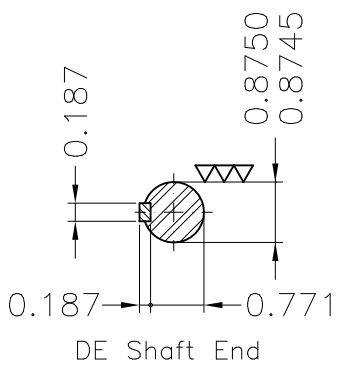

Dimensões em polegada
Dimensions in inches

THIS IS AN UPDATED REVISION, THE
PREVIOUS ONE MUST BE DISREGARDED.

Color Munsell N 1 matte black
Painting plan 207N
Mounting F-1/B3R(D)

ECM	LOC	SUMMARY OF MODIFICATIONS	EXECUTED	CHECKED	RELEASED	DATE	VER
EXECUTED	USERADMIN	 THREE P. MOTOR TEFC ROLLED STEEL NEMA P. FRAME 143/5T IP55 TEFC WEG code: 12845329					
CHECKED							
RELEASED							
REL DT	24.07.2017	WMO Jaragua do Sul	Product Engineering	SHEET	1 / 1		

1 HP 04 Poles 60Hz

A