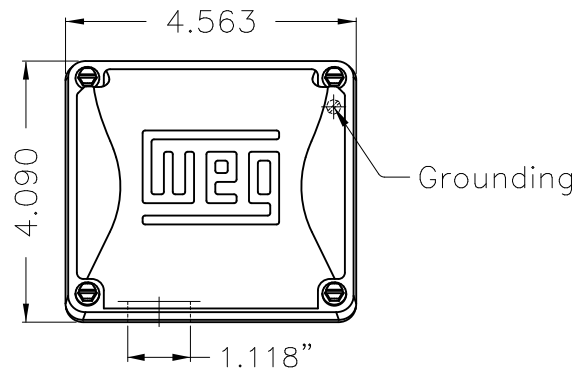

Dimensões em polegada
Dimensions in inches

THIS IS AN UPDATED REVISION, THE
PREVIOUS ONE MUST BE DISREGARDED.

Color Munsell N 1 matte black
Painting plan 207N
Mounting F-1/B3R(D)

ECM	LOC	SUMMARY OF MODIFICATIONS	EXECUTED	CHECKED	RELEASED	DATE	VER
EXECUTED	USERADMIN	 THREE P. MOTOR TEFC ROLLED STEEL NEMA P. FRAME 143/5T IP55 TEFC WEG code: 12845329					
CHECKED							
RELEASED							
REL DT	24.07.2017	WMO Jaragua do Sul	Product Engineering	SHEET	1 / 1		

1 HP 04 Poles 60Hz

A