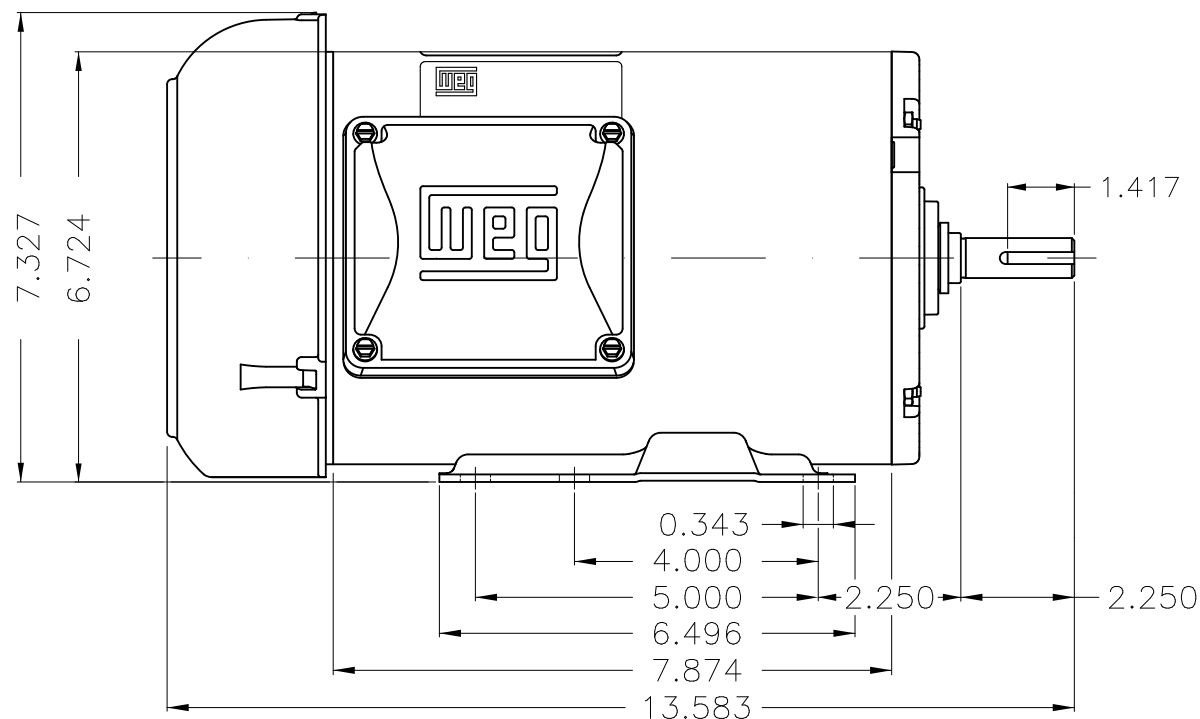

Dimensões em polegada
Dimensions in inches

THIS IS AN UPDATED REVISION, THE
PREVIOUS ONE MUST BE DISREGARDED.

Color Munsell N 1 matte black
Painting plan 207N
Mounting F-1/B3R(D)

ECM	LOC	SUMMARY OF MODIFICATIONS	EXECUTED	CHECKED	RELEASED	DATE	VER
EXECUTED	USERADMIN	 THREE P. MOTOR TEFC ROLLED STEEL NEMA P. FRAME 143/5T IP55 TEFC WEG code: 12845329					
CHECKED							
RELEASED							
REL DT	24.07.2017	WMO Jaragua do Sul	Product Engineering	SHEET	1 / 1		

1 HP 04 Poles 60Hz

A