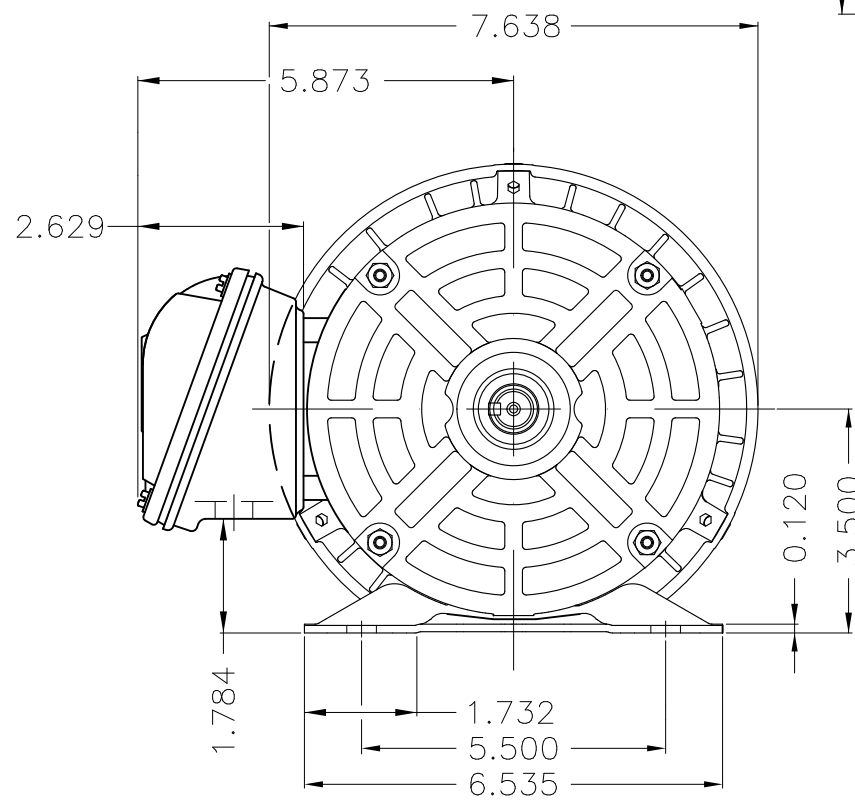

Dimensões em polegada
Dimensions in inches

THIS IS AN UPDATED REVISION, THE
PREVIOUS ONE MUST BE DISREGARDED.

Color Munsell N 1 matte black
Painting plan 207N
Mounting F-1/B3R(D)

ECM	LOC	SUMMARY OF MODIFICATIONS	EXECUTED	CHECKED	RELEASED	DATE	VER
EXECUTED	USERADMIN	 THREE P. MOTOR TEFC ROLLED STEEL NEMA P. FRAME 143/5T IP55 TEFC WEG code: 12845329					
CHECKED							
RELEASED							
REL DT	24.07.2017	WMO Jaragua do Sul	Product Engineering	SHEET	1 / 1		

1 HP 04 Poles 60Hz

A