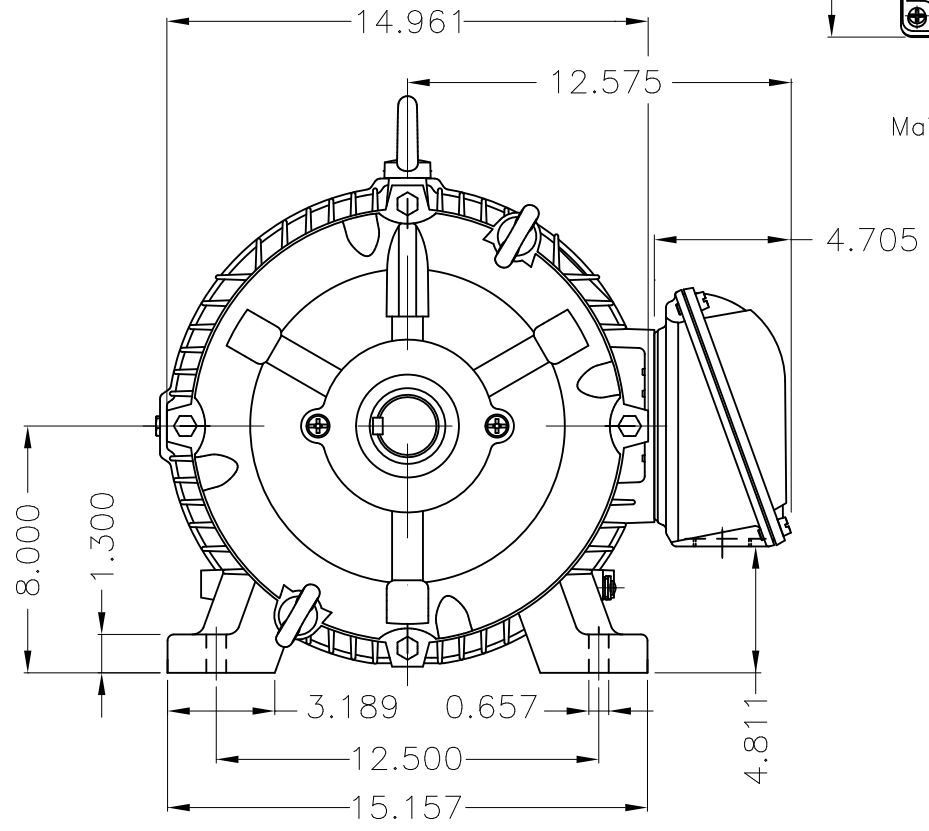

Dimensões em polegada
Dimensions in inches

THIS IS AN UPDATED REVISION, THE
PREVIOUS ONE MUST BE DISREGARDED.

Grounding for leads 5.2–35 mm² / 10–2 AWG

Color RAL 5009
Painting plan 202E
Mounting B3L(E)

ECM	LOC	SUMMARY OF MODIFICATIONS			EXECUTED	CHECKED	RELEASED	DATE	VER
EXECUTED	USERADMIN		THREE PH W22 MOTOR COOLING TOWER HIGH EF						
CHECKED			FRAME 324T IP55 TEFC						
RELEASED			WEG code: 12176623						
REL DT	24.07.2017	WMO	Jaragua do Sul	Product Engineering	SHEET	1 / 1			

6.25/25 HP 08/04 Poles 60Hz