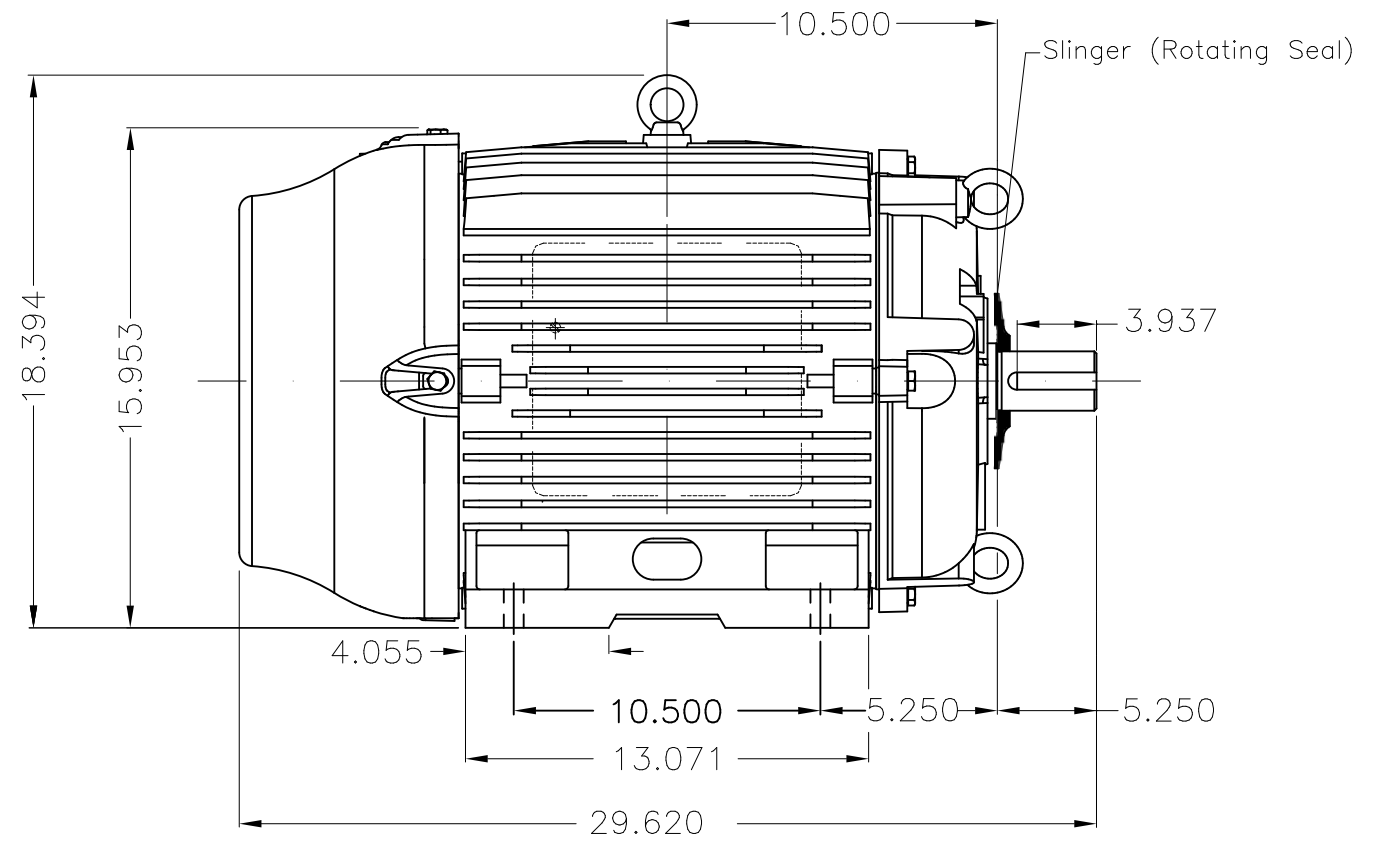

Dimensões em polegada
Dimensions in inches

THIS IS AN UPDATED REVISION, THE
PREVIOUS ONE MUST BE DISREGARDED.

Grounding for leads 5.2–35 mm² / 10–2 AWG

Color RAL 5009
Painting plan 202E
Mounting B3L(E)

ECM	LOC	SUMMARY OF MODIFICATIONS			EXECUTED	CHECKED	RELEASED	DATE	VER
EXECUTED	USERADMIN		THREE PH W22 MOTOR COOLING TOWER HIGH EF						
CHECKED			FRAME 324T IP55 TEFC						
RELEASED			WEG code: 12176623						
REL DT	24.07.2017	WMO	Jaragua do Sul	Product Engineering	SHEET	1 / 1			

6.25/25 HP 08/04 Poles 60Hz