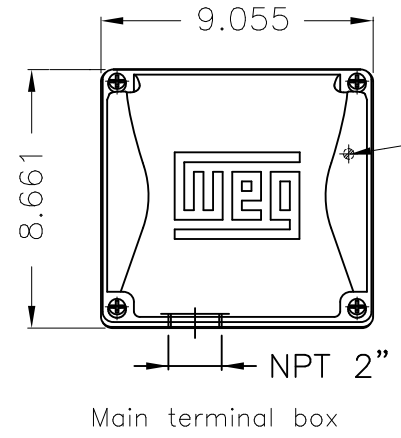

Dimensões em polegada
Dimensions in inches

THIS IS AN UPDATED REVISION, THE
PREVIOUS ONE MUST BE DISREGARDED.

Grounding for leads 5.2–35 mm² / 10–2 AWG

Color RAL 5009
Painting plan 202E
Mounting B3L(E)

ECM	LOC	SUMMARY OF MODIFICATIONS			EXECUTED	CHECKED	RELEASED	DATE	VER
EXECUTED	USERADMIN		THREE PH W22 MOTOR COOLING TOWER HIGH EF						
CHECKED			FRAME 324T IP55 TEFC						
RELEASED			WEG code: 12176623						
REL DT	24.07.2017	WMO	Jaragua do Sul	Product Engineering	SHEET	1 / 1			

6.25/25 HP 08/04 Poles 60Hz