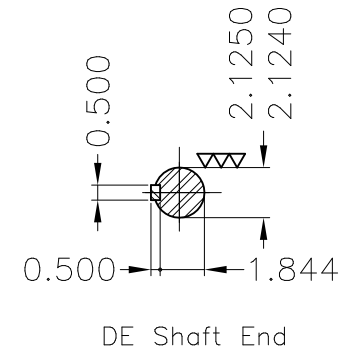

Dimensões em polegada
Dimensions in inches

THIS IS AN UPDATED REVISION, THE
PREVIOUS ONE MUST BE DISREGARDED.

Grounding for leads 5.2–35 mm² / 10–2 AWG

Color RAL 5009
Painting plan 202E
Mounting B3L(E)

ECM	LOC	SUMMARY OF MODIFICATIONS			EXECUTED	CHECKED	RELEASED	DATE	VER
EXECUTED	USERADMIN		THREE PH W22 MOTOR COOLING TOWER HIGH EF						
CHECKED			FRAME 324T IP55 TEFC						
RELEASED			WEG code: 12176623						
REL DT	24.07.2017	WMO	Jaragua do Sul	Product Engineering	SHEET	1 / 1			

6.25/25 HP 08/04 Poles 60Hz