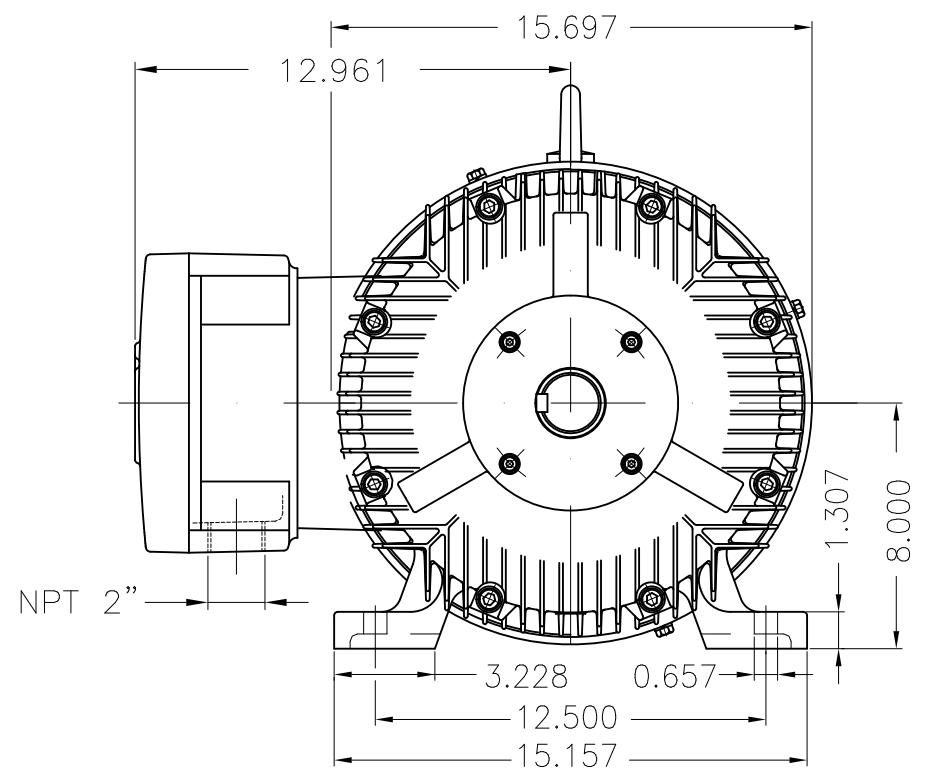

Dimensões em polegada
Dimensions in inches

THIS IS AN UPDATED REVISION, THE
PREVIOUS ONE MUST BE DISREGARDED.

Thermostats 130°C - alarm
Color RAL 5009
Painting plan 202P
Mounting B3R(D)

ECM	LOC	SUMMARY OF MODIFICATIONS	EXECUTED	CHECKED	RELEASED	DATE	VER
EXECUTED	USERADMIN	THREE PHASE EXPL. PROOF MOTOR NEMA P.EFF					
CHECKED		FRAME 326T IP55 TEFC					
RELEASED		WEG code: 11341183					
REL DT	24.07.2017	WMO Jaragua do Sul	Product Engineering	SHEET	1 / 1		

50 HP 04 Poles 60Hz

A