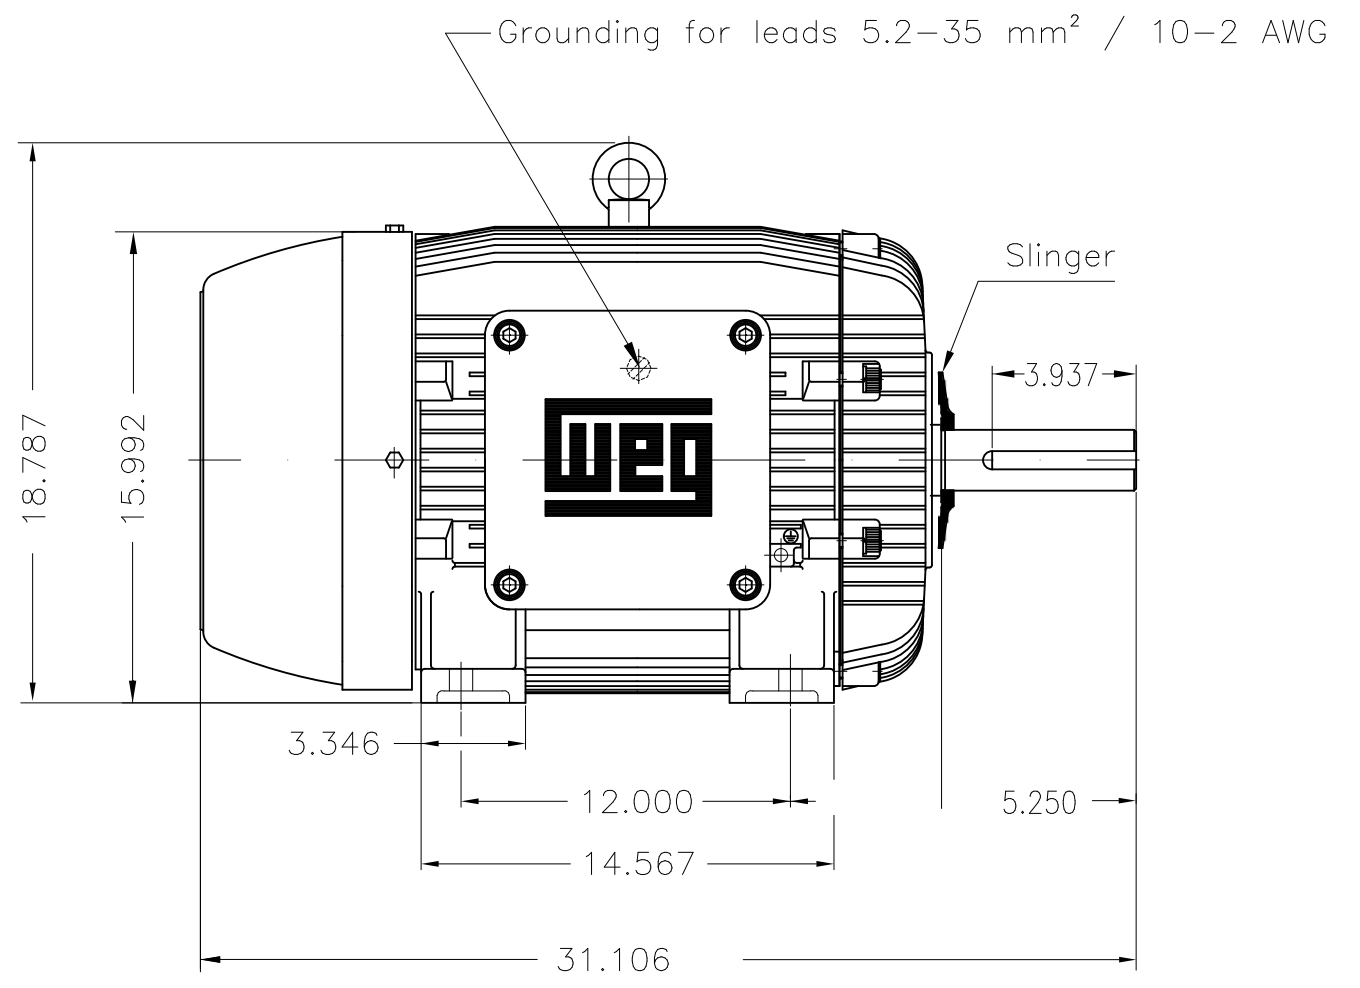

Dimensões em polegada
Dimensions in inches

THIS IS AN UPDATED REVISION, THE
PREVIOUS ONE MUST BE DISREGARDED.

Thermostats 130°C - alarm
Color RAL 5009
Painting plan 202P
Mounting B3R(D)

ECM	LOC	SUMMARY OF MODIFICATIONS	EXECUTED	CHECKED	RELEASED	DATE	VER
EXECUTED	USERADMIN	THREE PHASE EXPL. PROOF MOTOR NEMA P.EFF					
CHECKED		FRAME 326T IP55 TEFC					
RELEASED		WEG code: 11341183					
REL DT	24.07.2017	WMO Jaragua do Sul	Product Engineering	SHEET	1 / 1		

50 HP 04 Poles 60Hz

A