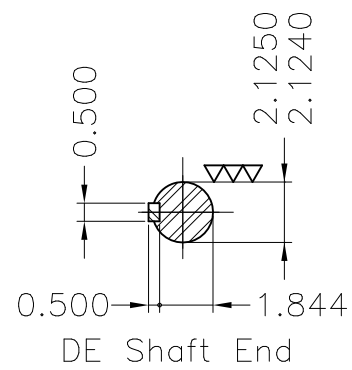

Dimensões em polegada
Dimensions in inches

THIS IS AN UPDATED REVISION, THE
PREVIOUS ONE MUST BE DISREGARDED.

Thermostats 130°C - alarm
Color RAL 5009
Painting plan 202P
Mounting B3R(D)

ECM	LOC	SUMMARY OF MODIFICATIONS	EXECUTED	CHECKED	RELEASED	DATE	VER
EXECUTED	USERADMIN	THREE PHASE EXPL. PROOF MOTOR NEMA P.EFF					
CHECKED		FRAME 326T IP55 TEFC					
RELEASED		WEG code: 11341183					
REL DT	24.07.2017	WMO Jaragua do Sul	Product Engineering	SHEET	1 / 1		

50 HP 04 Poles 60Hz

A