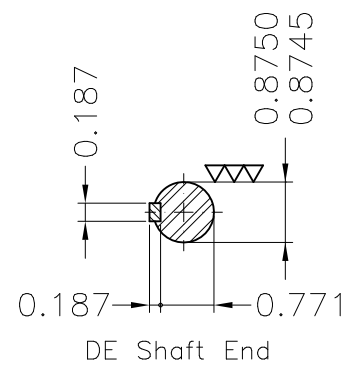

Dimensões em polegada  
Dimensions in inches

THIS IS AN UPDATED REVISION, THE  
PREVIOUS ONE MUST BE DISREGARDED.

Color Munsell N 1 matte black  
Painting plan 207N  
Mounting F-1/B3R(D)

ECM	LOC	SUMMARY OF MODIFICATIONS	EXECUTED	CHECKED	RELEASED	DATE	VER
EXECUTED	USERADMIN	 THREE P. MOTOR TEFC ROLLED STEEL NEMA P. FRAME 143/5T IP55 TEFC WEG code: 12675408					
CHECKED							
RELEASED							
REL DT	24.07.2017	WMO Jaragua do Sul	Product Engineering	SHEET	1 / 1		

1 HP 06 Poles 60Hz

A