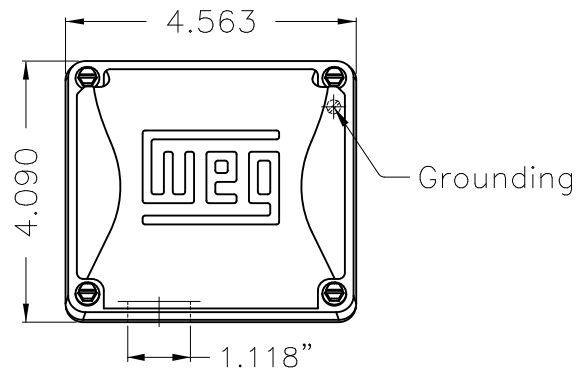

Dimensões em polegada  
Dimensions in inches

THIS IS AN UPDATED REVISION, THE  
PREVIOUS ONE MUST BE DISREGARDED.

Color Munsell N 1 matte black  
Painting plan 207N  
Mounting F-1/B3R(D)

ECM	LOC	SUMMARY OF MODIFICATIONS	EXECUTED	CHECKED	RELEASED	DATE	VER
EXECUTED	USERADMIN	 THREE P. MOTOR TEFC ROLLED STEEL NEMA P. FRAME 143/5T IP55 TEFC WEG code: 12675408					
CHECKED							
RELEASED							
REL DT	24.07.2017	WMO Jaragua do Sul	Product Engineering	SHEET	1 / 1		