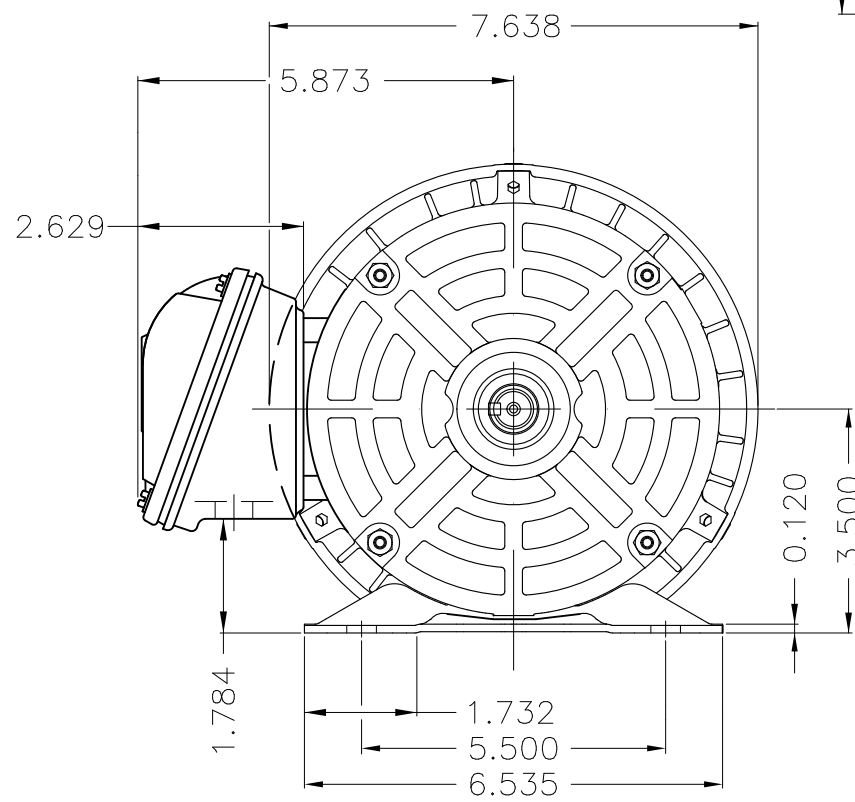

Dimensões em polegada  
Dimensions in inches

THIS IS AN UPDATED REVISION, THE  
PREVIOUS ONE MUST BE DISREGARDED.

Color Munsell N 1 matte black  
Painting plan 207N  
Mounting F-1/B3R(D)

ECM	LOC	SUMMARY OF MODIFICATIONS	EXECUTED	CHECKED	RELEASED	DATE	VER
EXECUTED	USERADMIN	 THREE P. MOTOR TEFC ROLLED STEEL NEMA P. FRAME 143/5T IP55 TEFC WEG code: 12675408					
CHECKED							
RELEASED							
REL DT	24.07.2017	WMO Jaragua do Sul	Product Engineering	SHEET	1 / 1		

1 HP 06 Poles 60Hz

A