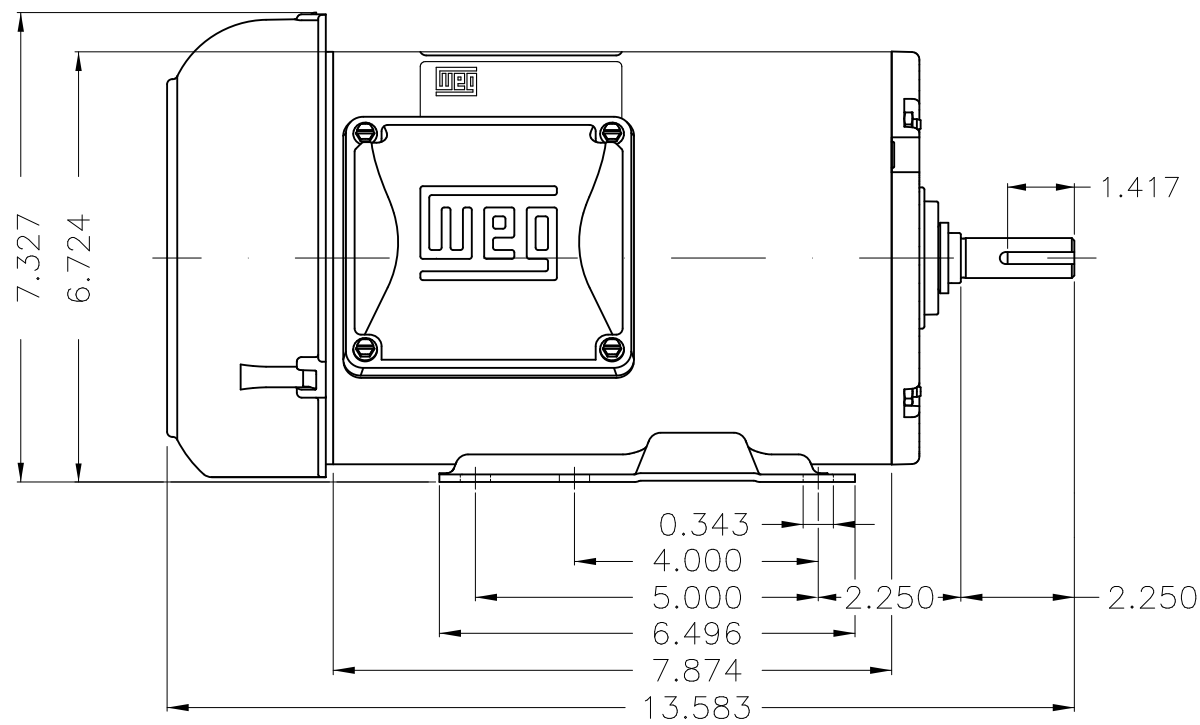

Dimensões em polegada  
Dimensions in inches

THIS IS AN UPDATED REVISION, THE  
PREVIOUS ONE MUST BE DISREGARDED.

Color Munsell N 1 matte black  
Painting plan 207N  
Mounting F-1/B3R(D)

ECM	LOC	SUMMARY OF MODIFICATIONS	EXECUTED	CHECKED	RELEASED	DATE	VER
EXECUTED	USERADMIN	 THREE P. MOTOR TEFC ROLLED STEEL NEMA P. FRAME 143/5T IP55 TEFC WEG code: 12675408					
CHECKED							
RELEASED							
REL DT	24.07.2017	WMO Jaragua do Sul	Product Engineering	SHEET	1 / 1		

1 HP 06 Poles 60Hz

A