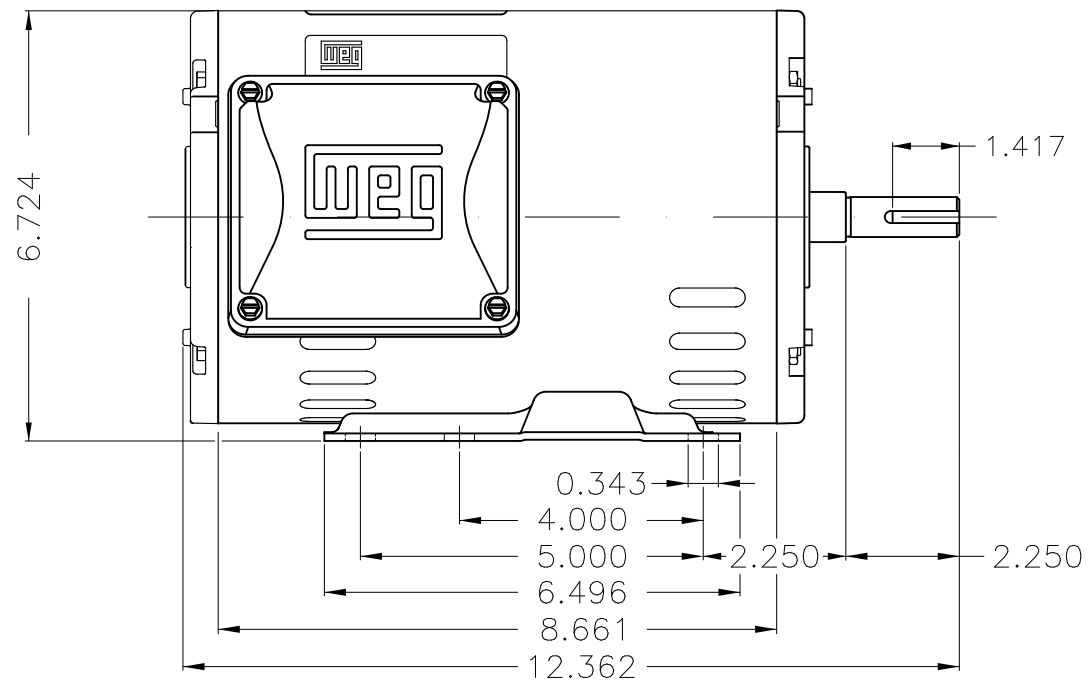

Dimensões em polegada  
Dimensions in inches

THIS IS AN UPDATED REVISION, THE  
PREVIOUS ONE MUST BE DISREGARDED.

Color Munsell N 1 matte black  
Painting plan 207N  
Mounting F-1/B3R(D)

ECM	LOC	SUMMARY OF MODIFICATIONS	EXECUTED	CHECKED	RELEASED	DATE	VER
EXECUTED	USERADMIN	THREE PHASE ODP ROLLED STEEL NEMA PREM.					
CHECKED		FRAME 143/5T ODP					
RELEASED		WEG code: 12682575					
REL DT	24.07.2017	WMO Jaragua do Sul	Product Engineering	SHEET	1 / 1		

2 HP 04 Poles 60Hz

A