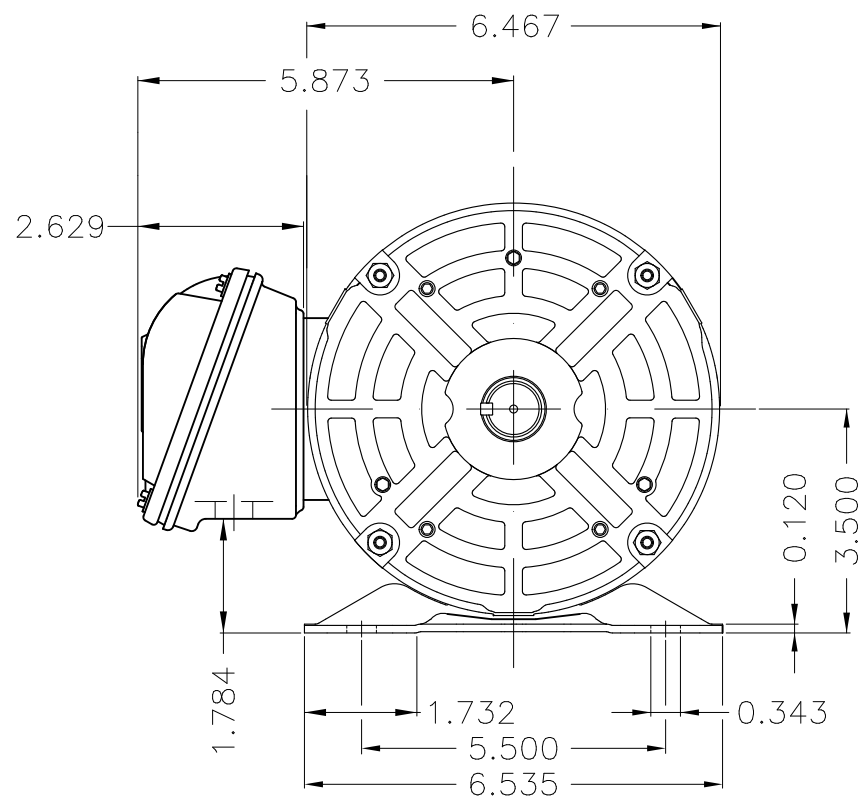

Dimensões em polegada  
Dimensions in inches

THIS IS AN UPDATED REVISION, THE  
PREVIOUS ONE MUST BE DISREGARDED.

Color Munsell N 1 matte black  
Painting plan 207N  
Mounting F-1/B3R(D)

ECM	LOC	SUMMARY OF MODIFICATIONS	EXECUTED	CHECKED	RELEASED	DATE	VER
EXECUTED	USERADMIN	THREE PHASE ODP ROLLED STEEL NEMA PREM.					
CHECKED		FRAME 143/5T ODP					
RELEASED		WEG code: 12682575					
REL DT	24.07.2017	WMO Jaragua do Sul	Product Engineering	SHEET	1 / 1		

2 HP 04 Poles 60Hz

A