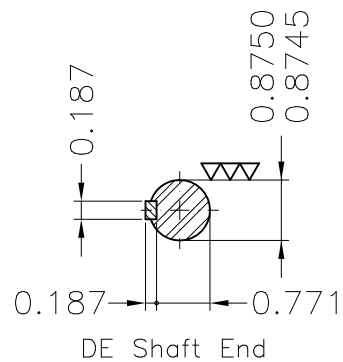

Dimensões em polegada  
Dimensions in inches

THIS IS AN UPDATED REVISION, THE  
PREVIOUS ONE MUST BE DISREGARDED.

Color Munsell N 1 matte black  
Painting plan 207N  
Mounting F-1/B3R(D)

ECM	LOC	SUMMARY OF MODIFICATIONS	EXECUTED	CHECKED	RELEASED	DATE	VER
EXECUTED	USERADMIN	THREE PHASE ODP ROLLED STEEL NEMA PREM.					
CHECKED		FRAME 143/5T ODP					
RELEASED		WEG code: 12682575					
REL DT	24.07.2017	WMO Jaragua do Sul	Product Engineering	SHEET	1 / 1		

2 HP 04 Poles 60Hz

A