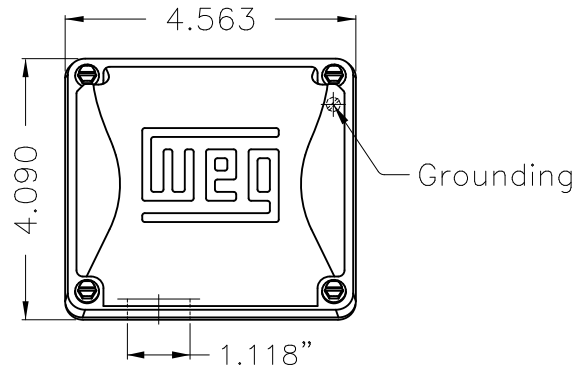

Dimensões em polegada  
Dimensions in inches

THIS IS AN UPDATED REVISION, THE  
PREVIOUS ONE MUST BE DISREGARDED.

Color Munsell N 1 matte black  
Painting plan 207N  
Mounting F-1/B3R(D)

ECM	LOC	SUMMARY OF MODIFICATIONS	EXECUTED	CHECKED	RELEASED	DATE	VER
EXECUTED	USERADMIN	THREE PHASE ODP ROLLED STEEL NEMA PREM.					
CHECKED		FRAME 143/5T ODP					
RELEASED		WEG code: 12682575					
REL DT	24.07.2017	WMO Jaragua do Sul	Product Engineering	SHEET	1 / 1		

2 HP 04 Poles 60Hz

A