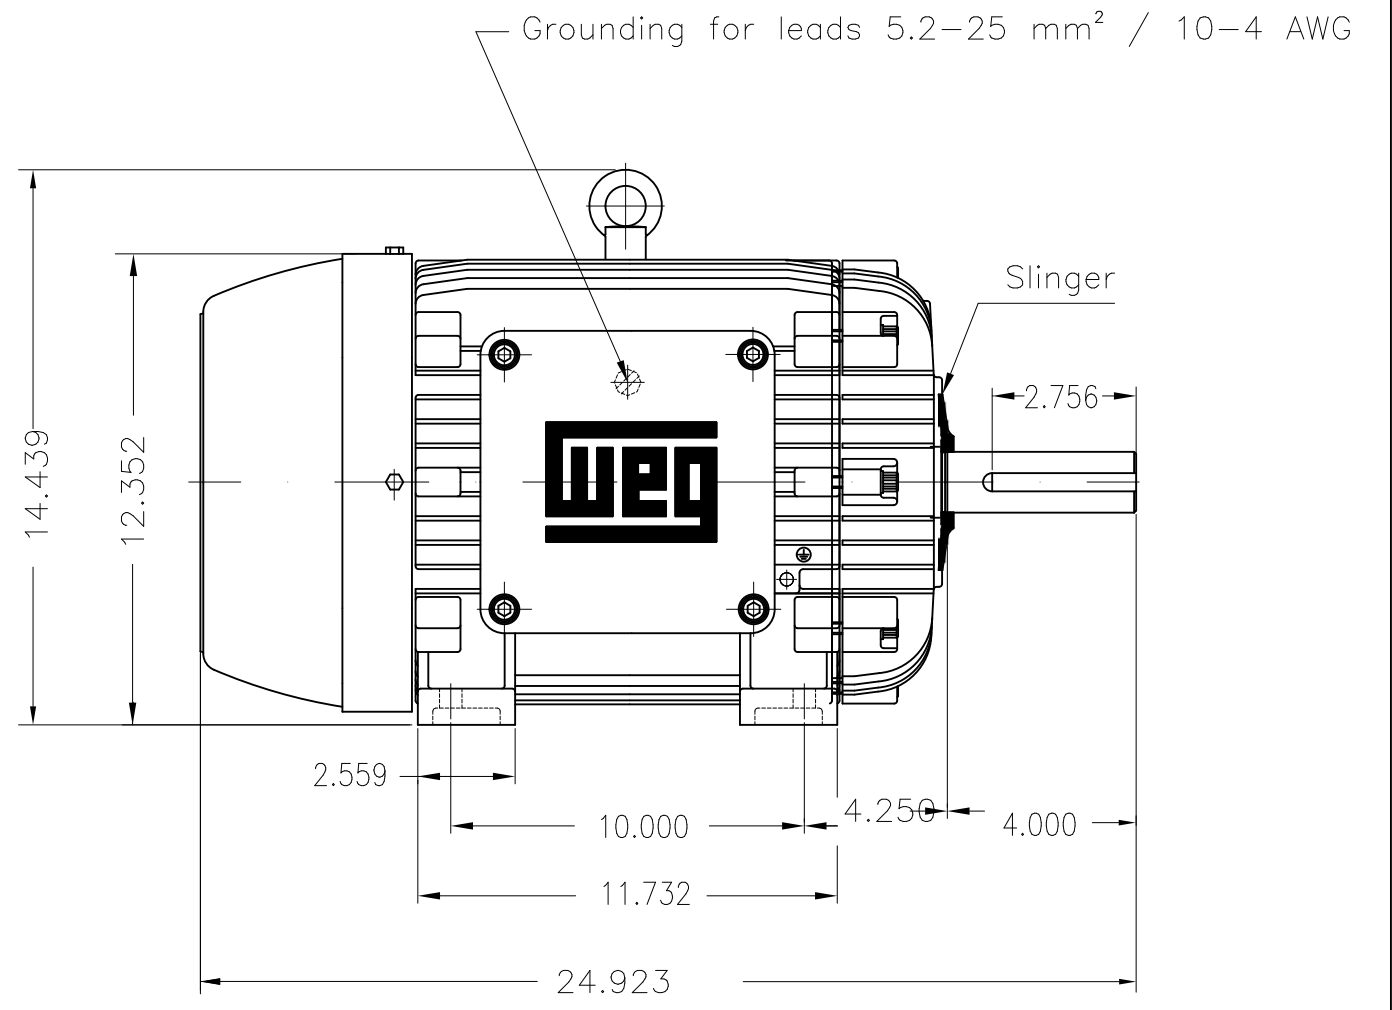

Dimensões em polegada
Dimensions in inches

THIS IS AN UPDATED REVISION, THE
PREVIOUS ONE MUST BE DISREGARDED.

Thermostats 130°C - alarm
Color RAL 5009
Painting plan 202P
Mounting B3R(D)

ECM	LOC	SUMMARY OF MODIFICATIONS	EXECUTED	CHECKED	RELEASED	DATE	VER
EXECUTED	USERADMIN	THREE PHASE EXPL. PROOF MOTOR NEMA P.EFF					
CHECKED		FRAME 256T IP55 TEFC					
RELEASED		WEG code: 11342125					
REL DT	24.07.2017	WMO Jaragua do Sul	Product Engineering	SHEET	1 / 1		

10 HP 06 Poles 60Hz

A