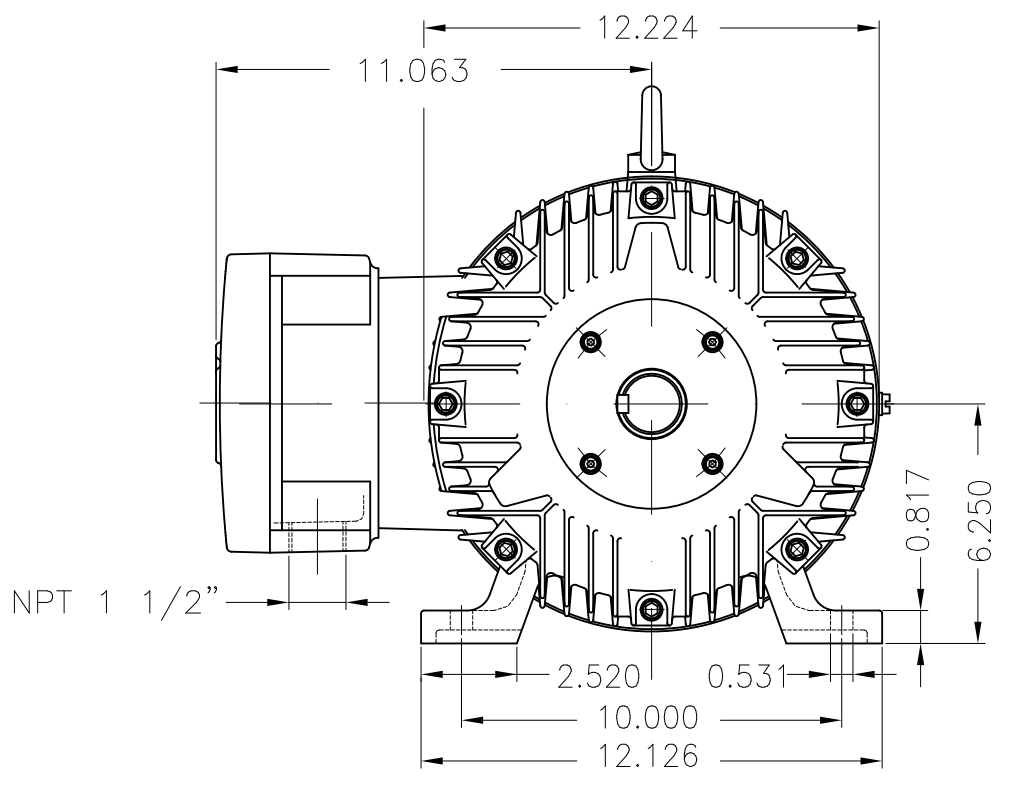

Dimensões em polegada
Dimensions in inches

THIS IS AN UPDATED REVISION, THE
PREVIOUS ONE MUST BE DISREGARDED.

Thermostats 130°C - alarm
Color RAL 5009
Painting plan 202P
Mounting B3R(D)

ECM	LOC	SUMMARY OF MODIFICATIONS	EXECUTED	CHECKED	RELEASED	DATE	VER
EXECUTED	USERADMIN	THREE PHASE EXPL. PROOF MOTOR NEMA P.EFF					
CHECKED		FRAME 256T IP55 TEFC					
RELEASED		WEG code: 11342125					
REL DT	24.07.2017	WMO Jaragua do Sul	Product Engineering	SHEET	1 / 1		

10 HP 06 Poles 60Hz

A