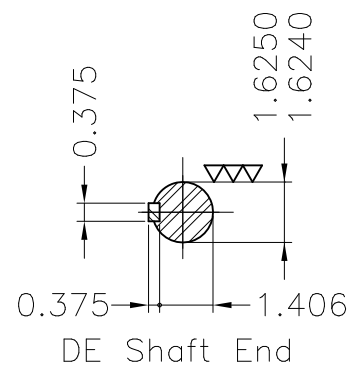

Dimensões em polegada
Dimensions in inches

THIS IS AN UPDATED REVISION, THE
PREVIOUS ONE MUST BE DISREGARDED.

Thermostats 130°C - alarm
Color RAL 5009
Painting plan 202P
Mounting B3R(D)

ECM	LOC	SUMMARY OF MODIFICATIONS	EXECUTED	CHECKED	RELEASED	DATE	VER
EXECUTED	USERADMIN	THREE PHASE EXPL. PROOF MOTOR NEMA P.EFF					
CHECKED		FRAME 256T IP55 TEFC					
RELEASED		WEG code: 11342125					
REL DT	24.07.2017	WMO Jaragua do Sul	Product Engineering	SHEET	1 / 1		

10 HP 06 Poles 60Hz

A