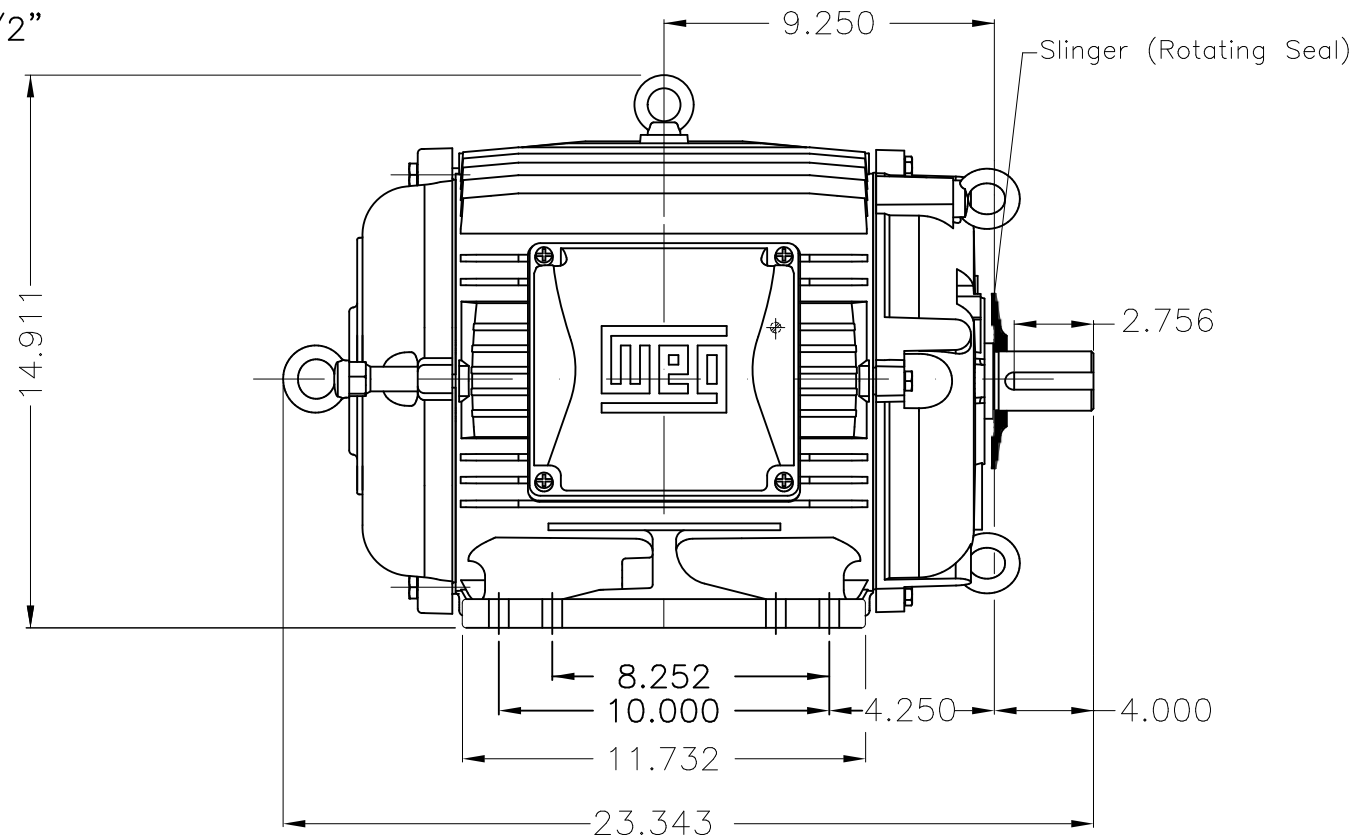

Dimensões em polegada
Dimensions in inches

THIS IS AN UPDATED REVISION, THE
PREVIOUS ONE MUST BE DISREGARDED.

Without fan cover
Without fan
Color RAL 5009
Painting plan 202E
Mounting B3R(D)

ECM	LOC	SUMMARY OF MODIFICATIONS			EXECUTED	CHECKED	RELEASED	DATE	VER
EXECUTED	USERADMIN		THREE PH W22 MOTOR COOLING TOWER NEMA EF						
CHECKED			FRAME 254/6T IP55 TEAO						
RELEASED			WEG code: 12566786						
REL DT	24.07.2017	WMO	Jaragua do Sul	Product Engineering	SHEET	1 / 1			

20 HP 04 Poles 60Hz

A