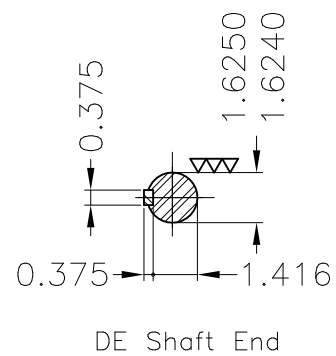

Dimensões em polegada
Dimensions in inches

THIS IS AN UPDATED REVISION, THE
PREVIOUS ONE MUST BE DISREGARDED.

Without fan cover
Without fan
Color RAL 5009
Painting plan 202E
Mounting B3R(D)

ECM	LOC	SUMMARY OF MODIFICATIONS			EXECUTED	CHECKED	RELEASED	DATE	VER
EXECUTED	USERADMIN		THREE PH W22 MOTOR COOLING TOWER NEMA EF						
CHECKED			FRAME 254/6T IP55 TEAO						
RELEASED			WEG code: 12566786						
REL DT	24.07.2017	WMO	Jaragua do Sul	Product Engineering	SHEET	1 / 1			

20 HP 04 Poles 60Hz

A