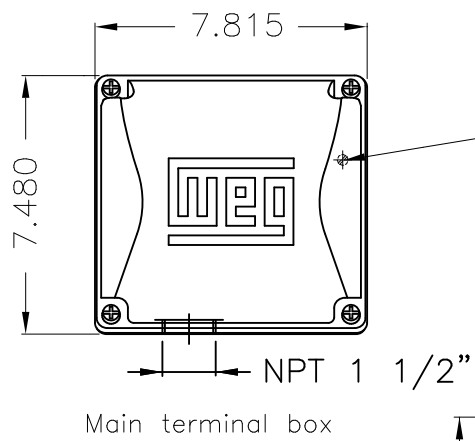

Dimensões em polegada
Dimensions in inches

THIS IS AN UPDATED REVISION, THE
PREVIOUS ONE MUST BE DISREGARDED.

Without fan cover
Without fan
Color RAL 5009
Painting plan 202E
Mounting B3R(D)

ECM	LOC	SUMMARY OF MODIFICATIONS			EXECUTED	CHECKED	RELEASED	DATE	VER
EXECUTED	USERADMIN		THREE PH W22 MOTOR COOLING TOWER NEMA EF						
CHECKED			FRAME 254/6T IP55 TEAO						
RELEASED			WEG code: 12566786						
REL DT	24.07.2017	WMO	Jaragua do Sul	Product Engineering	SHEET	1 / 1			

20 HP 04 Poles 60Hz

A