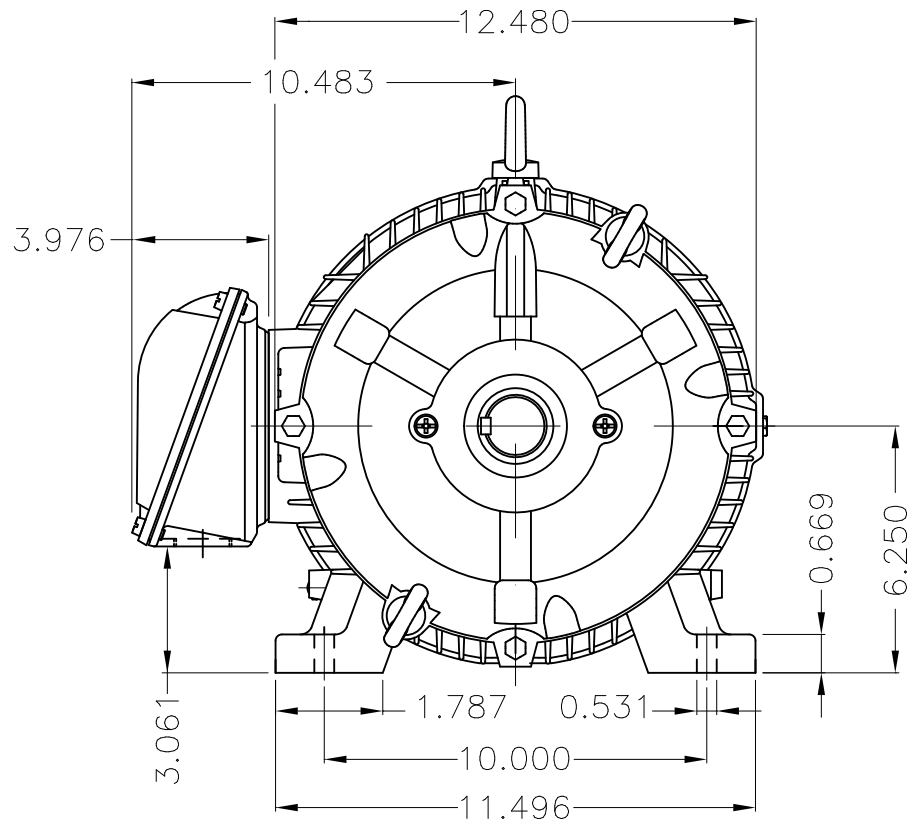

Dimensões em polegada
Dimensions in inches

THIS IS AN UPDATED REVISION, THE
PREVIOUS ONE MUST BE DISREGARDED.

Without fan cover
Without fan
Color RAL 5009
Painting plan 202E
Mounting B3R(D)

ECM	LOC	SUMMARY OF MODIFICATIONS			EXECUTED	CHECKED	RELEASED	DATE	VER
EXECUTED	USERADMIN		THREE PH W22 MOTOR COOLING TOWER NEMA EF						
CHECKED			FRAME 254/6T IP55 TEAO						
RELEASED			WEG code: 12566786						
REL DT	24.07.2017	WMO	Jaragua do Sul	Product Engineering	SHEET	1 / 1			

20 HP 04 Poles 60Hz

A