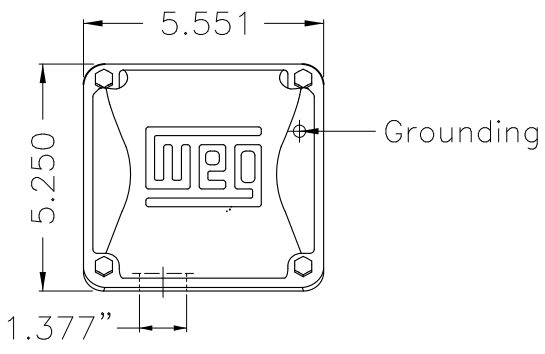

Dimensões em polegada  
Dimensions in inches

THIS IS AN UPDATED REVISION, THE  
PREVIOUS ONE MUST BE DISREGARDED.

Color Munsell N 1 matte black  
Painting plan 207N  
Mounting F-1/B34R(D)

| ECM      | LOC        | SUMMARY OF MODIFICATIONS                | EXECUTED            | CHECKED | RELEASED | DATE | VER |
|----------|------------|---|---------------------|---------|----------|------|-----|
| EXECUTED | USERADMIN  | THREE PHASE ODP ROLLED STEEL NEMA PREM. |                     |         |          |      |     |
| CHECKED  |            | FRAME 213/5JP ODP                       |                     |         |          |      |     |
| RELEASED |            | WEG code: 12682734                      |                     |         |          |      |     |
| REL DT   | 24.07.2017 | WMO Jaragua do Sul                      | Product Engineering | SHEET   | 1 / 1    |      |     |

3 HP 06 Poles 60Hz

A