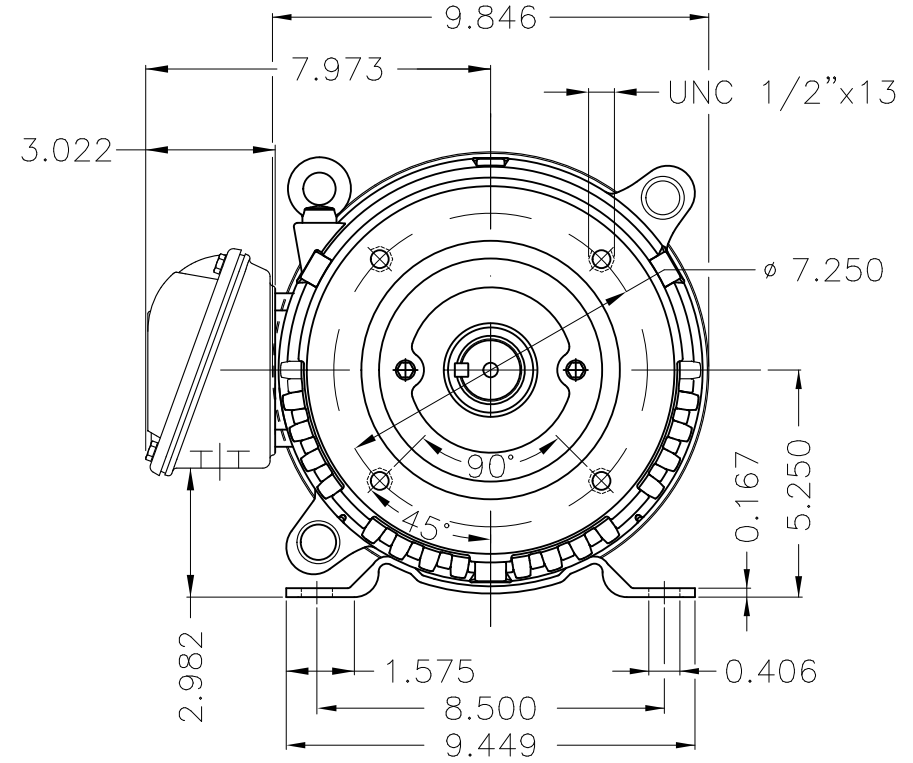

Dimensões em polegada  
Dimensions in inches

THIS IS AN UPDATED REVISION, THE  
PREVIOUS ONE MUST BE DISREGARDED.

Color Munsell N 1 matte black  
Painting plan 207N  
Mounting F-1/B34R(D)

| ECM      | LOC        | SUMMARY OF MODIFICATIONS                | EXECUTED            | CHECKED | RELEASED | DATE | VER |
|----------|------------|---|---------------------|---------|----------|------|-----|
| EXECUTED | USERADMIN  | THREE PHASE ODP ROLLED STEEL NEMA PREM. |                     |         |          |      |     |
| CHECKED  |            | FRAME 213/5JP ODP                       |                     |         |          |      |     |
| RELEASED |            | WEG code: 12682734                      |                     |         |          |      |     |
| REL DT   | 24.07.2017 | WMO Jaragua do Sul                      | Product Engineering | SHEET   | 1 / 1    |      |     |

3 HP 06 Poles 60Hz

A