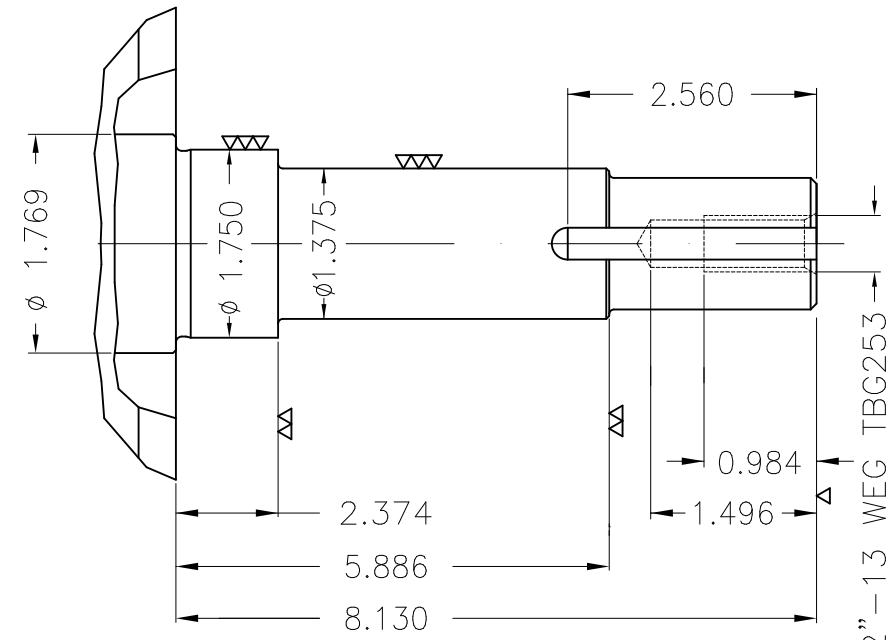

Dimensões em polegada  
Dimensions in inches

THIS IS AN UPDATED REVISION, THE  
PREVIOUS ONE MUST BE DISREGARDED.

Color Munsell N 1 matte black  
Painting plan 207N  
Mounting F-1/B34R(D)

| ECM      | LOC        | SUMMARY OF MODIFICATIONS                | EXECUTED            | CHECKED | RELEASED | DATE | VER |
|----------|------------|---|---------------------|---------|----------|------|-----|
| EXECUTED | USERADMIN  | THREE PHASE ODP ROLLED STEEL NEMA PREM. |                     |         |          |      |     |
| CHECKED  |            | FRAME 213/5JP ODP                       |                     |         |          |      |     |
| RELEASED |            | WEG code: 12682734                      |                     |         |          |      |     |
| REL DT   | 24.07.2017 | WMO Jaragua do Sul                      | Product Engineering | SHEET   | 1 / 1    |      |     |

3 HP 06 Poles 60Hz

A