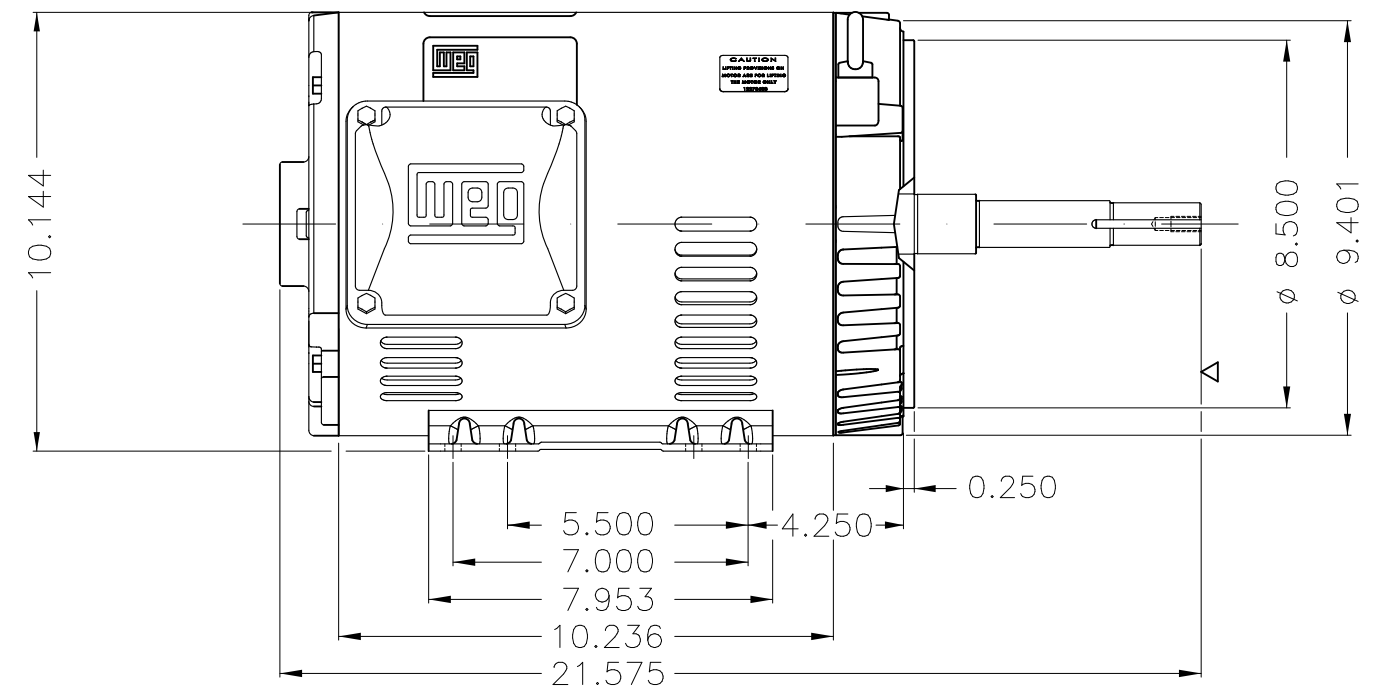

Dimensões em polegada  
Dimensions in inches

THIS IS AN UPDATED REVISION, THE  
PREVIOUS ONE MUST BE DISREGARDED.

Color Munsell N 1 matte black  
Painting plan 207N  
Mounting F-1/B34R(D)

| ECM      | LOC        | SUMMARY OF MODIFICATIONS                | EXECUTED            | CHECKED | RELEASED | DATE | VER |
|----------|------------|---|---------------------|---------|----------|------|-----|
| EXECUTED | USERADMIN  | THREE PHASE ODP ROLLED STEEL NEMA PREM. |                     |         |          |      |     |
| CHECKED  |            | FRAME 213/5JP ODP                       |                     |         |          |      |     |
| RELEASED |            | WEG code: 12682734                      |                     |         |          |      |     |
| REL DT   | 24.07.2017 | WMO Jaragua do Sul                      | Product Engineering | SHEET   | 1 / 1    |      |     |

3 HP 06 Poles 60Hz

A