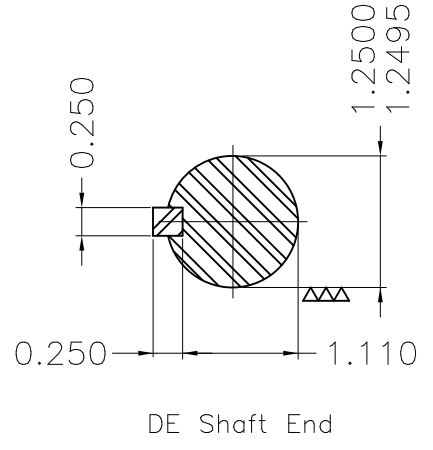

Dimensões em polegada  
Dimensions in inches

THIS IS AN UPDATED REVISION, THE  
PREVIOUS ONE MUST BE DISREGARDED.

Color Munsell N 1 matte black  
Painting plan 207N  
Mounting F-1/B34R(D)

| ECM      | LOC        | SUMMARY OF MODIFICATIONS                | EXECUTED            | CHECKED | RELEASED | DATE | VER |
|----------|------------|---|---------------------|---------|----------|------|-----|
| EXECUTED | USERADMIN  | THREE PHASE ODP ROLLED STEEL NEMA PREM. |                     |         |          |      |     |
| CHECKED  |            | FRAME 213/5JP ODP                       |                     |         |          |      |     |
| RELEASED |            | WEG code: 12682734                      |                     |         |          |      |     |
| REL DT   | 24.07.2017 | WMO Jaragua do Sul                      | Product Engineering | SHEET   | 1 / 1    |      |     |

3 HP 06 Poles 60Hz

A