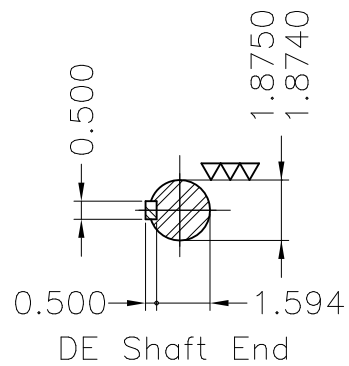

Dimensões em polegada
Dimensions in inches

THIS IS AN UPDATED REVISION, THE
PREVIOUS ONE MUST BE DISREGARDED.

Thermostats 130°C - alarm
Color RAL 5009
Painting plan 202P
Mounting B3R(D)

ECM	LOC	SUMMARY OF MODIFICATIONS	EXECUTED	CHECKED	RELEASED	DATE	VER
EXECUTED	USERADMIN	THREE PHASE EXPL. PROOF MOTOR NEMA P.EFF					
CHECKED		FRAME 286T IP55 TEFC					
RELEASED		WEG code: 11342133					
REL DT	24.07.2017	WMO Jaragua do Sul	Product Engineering	SHEET	1 / 1		

20 HP 06 Poles 60Hz

A