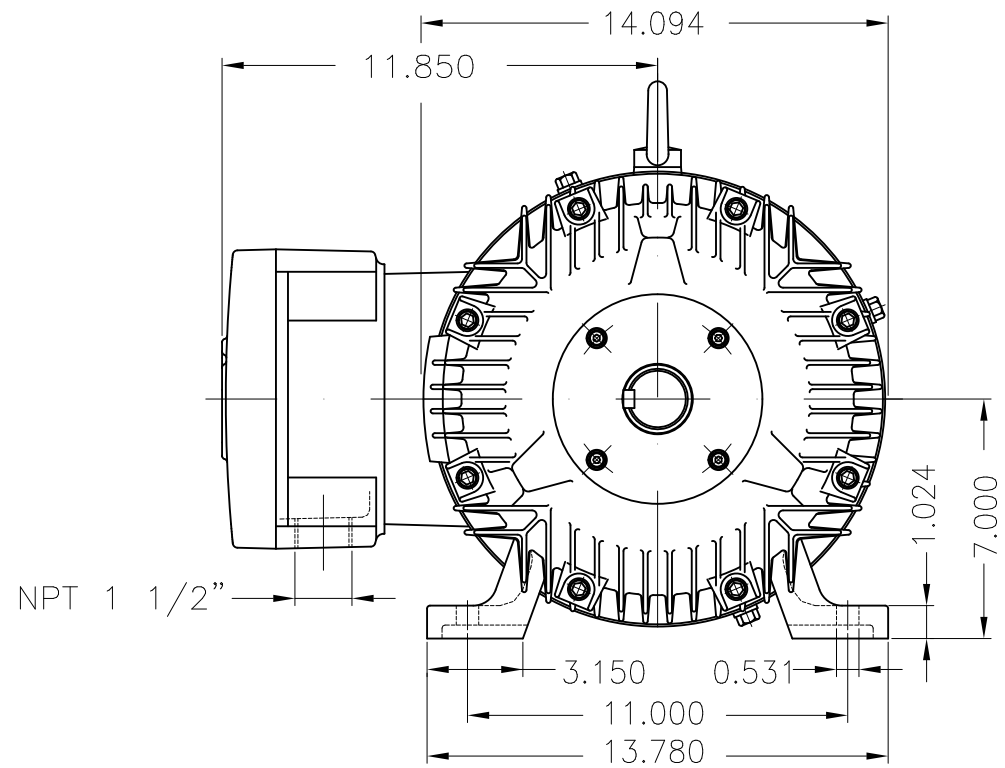

Dimensões em polegada
Dimensions in inches

THIS IS AN UPDATED REVISION, THE
PREVIOUS ONE MUST BE DISREGARDED.

Thermostats 130°C - alarm
Color RAL 5009
Painting plan 202P
Mounting B3R(D)

ECM	LOC	SUMMARY OF MODIFICATIONS	EXECUTED	CHECKED	RELEASED	DATE	VER
EXECUTED	USERADMIN	THREE PHASE EXPL. PROOF MOTOR NEMA P.EFF					
CHECKED		FRAME 286T IP55 TEFC					
RELEASED		WEG code: 11342133					
REL DT	24.07.2017	WMO Jaragua do Sul	Product Engineering	SHEET	1 / 1		

20 HP 06 Poles 60Hz

A