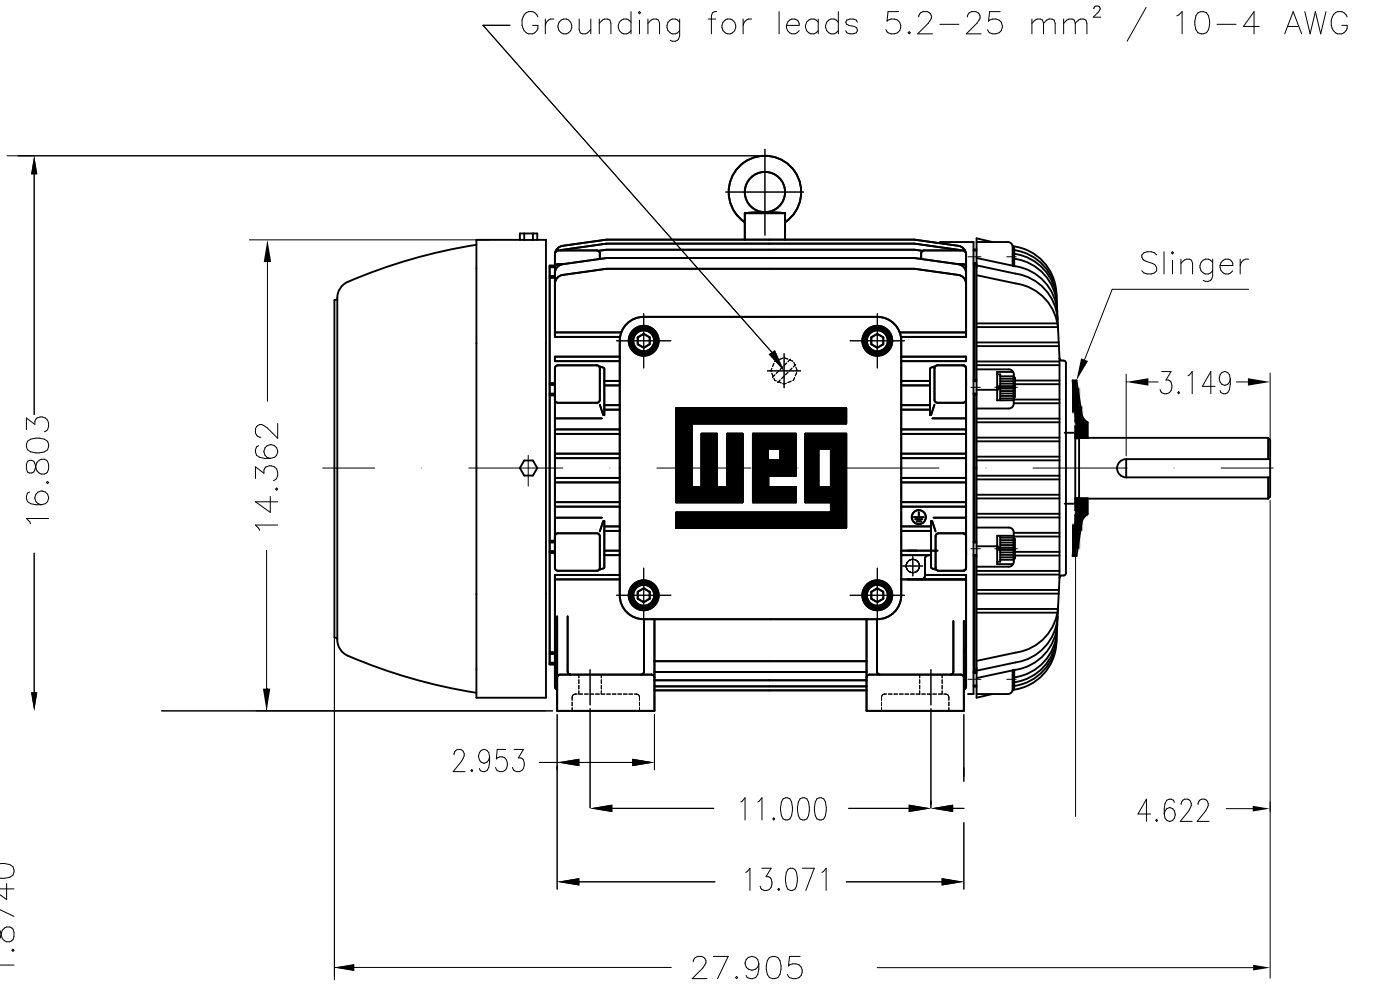

Dimensões em polegada
Dimensions in inches

THIS IS AN UPDATED REVISION, THE
PREVIOUS ONE MUST BE DISREGARDED.

Thermostats 130°C - alarm
Color RAL 5009
Painting plan 202P
Mounting B3R(D)

ECM	LOC	SUMMARY OF MODIFICATIONS	EXECUTED	CHECKED	RELEASED	DATE	VER
EXECUTED	USERADMIN	THREE PHASE EXPL. PROOF MOTOR NEMA P.EFF					
CHECKED		FRAME 286T IP55 TEFC					
RELEASED		WEG code: 11342133					
REL DT	24.07.2017	WMO Jaragua do Sul	Product Engineering	SHEET	1 / 1		

20 HP 06 Poles 60Hz

A