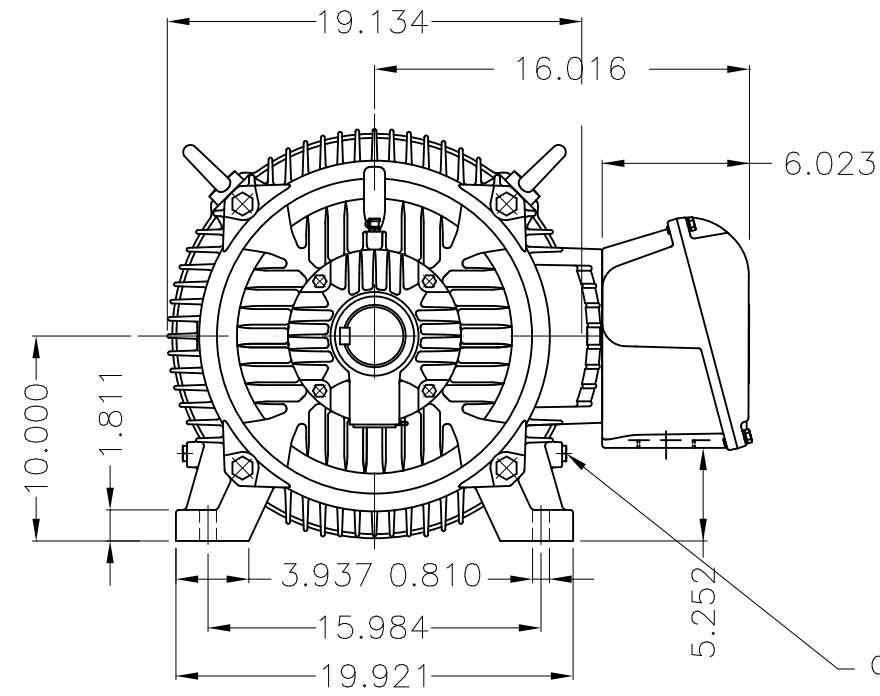

Dimensões em polegada
Dimensions in inches

THIS IS AN UPDATED REVISION, THE
PREVIOUS ONE MUST BE DISREGARDED.

Grounding for leads 25-50 mm² / 3-1 AWG

Main terminal box

Grounding for leads 25-50 mm² / 3-1 AWG

Center hole
DUNC 3/4"-10 WEG TBG12

DE Shaft End

Aluminum fan
Color RAL 9010
Painting plan 203A
Mounting B3L(E)

ECM	LOC	SUMMARY OF MODIFICATIONS			EXECUTED	CHECKED	RELEASED	DATE	VER
EXECUTED	USERADMIN		THREE PHASE W22 MOTOR CATEGORIA D						
CHECKED			FRAME 404/5T IP55 TEFC						
RELEASED			WEG code: 12782229						
REL DT	24.07.2017	WMO	Jaragua do Sul	Product Engineering	SHEET	1 / 1			

50 HP 06 Poles 60Hz

A

ZME A3