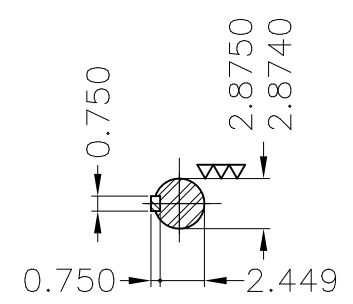

Dimensões em polegada
Dimensions in inches

THIS IS AN UPDATED REVISION, THE
PREVIOUS ONE MUST BE DISREGARDED.

Grounding for leads 25-50 mm² / 3-1 AWG

Main terminal box

Grounding for leads 25-50 mm² / 3-1 AWG

Center hole
DUNC 3/4"-10 WEG TBG12

DE Shaft End

Aluminum fan
Color RAL 9010
Painting plan 203A
Mounting B3L(E)

ECM	LOC	SUMMARY OF MODIFICATIONS			EXECUTED	CHECKED	RELEASED	DATE	VER
EXECUTED	USERADMIN		THREE PHASE W22 MOTOR CATEGORIA D						
CHECKED			FRAME 404/5T IP55 TEFC						
RELEASED			WEG code: 12782229						
REL DT	24.07.2017	WMO	Jaragua do Sul	Product Engineering	SHEET	1 / 1			