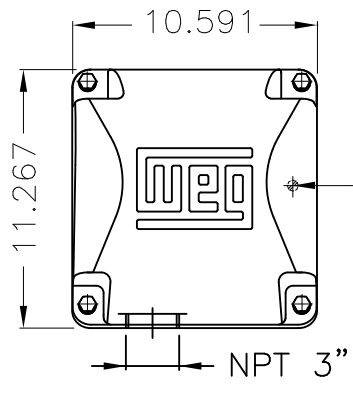

Dimensões em polegada
Dimensions in inches

THIS IS AN UPDATED REVISION, THE
PREVIOUS ONE MUST BE DISREGARDED.

Grounding for leads 25-50 mm² / 3-1 AWG

Main terminal box

Grounding for leads 25-50 mm² / 3-1 AWG

Center hole
DUNC 3/4"-10 WEG TBG12

DE Shaft End

Aluminum fan
Color RAL 9010
Painting plan 203A
Mounting B3L(E)

ECM	LOC	SUMMARY OF MODIFICATIONS			EXECUTED	CHECKED	RELEASED	DATE	VER
EXECUTED	USERADMIN		THREE PHASE W22 MOTOR CATEGORIA D						
CHECKED			FRAME 404/5T IP55 TEFC						
RELEASED			WEG code: 12782229						
REL DT	24.07.2017	WMO	Jaragua do Sul	Product Engineering	SHEET	1 / 1			