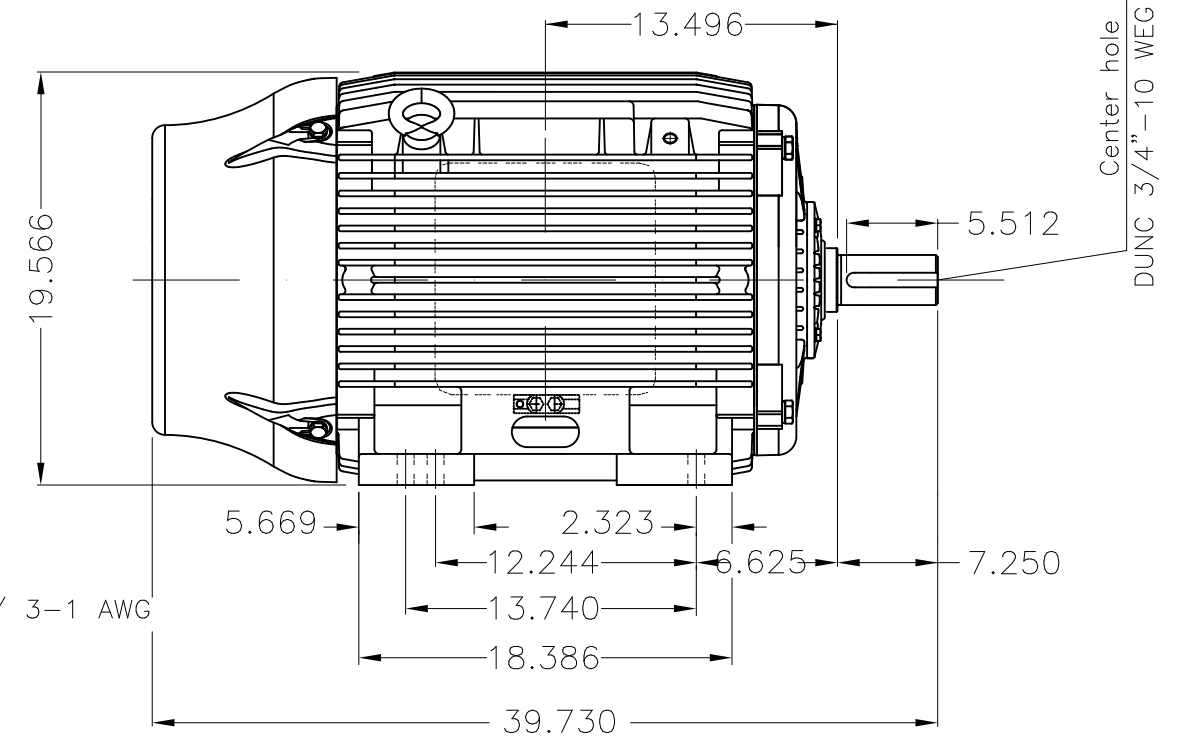

Dimensões em polegada
Dimensions in inches

THIS IS AN UPDATED REVISION, THE
PREVIOUS ONE MUST BE DISREGARDED.

Grounding for leads 25-50 mm² / 3-1 AWG

Main terminal box

Grounding for leads 25-50 mm² / 3-1 AWG

Center hole
DUNC 3/4"-10 WEG TBG12

DE Shaft End

Aluminum fan
Color RAL 9010
Painting plan 203A
Mounting B3L(E)

ECM	LOC	SUMMARY OF MODIFICATIONS			EXECUTED	CHECKED	RELEASED	DATE	VER
EXECUTED	USERADMIN		THREE PHASE W22 MOTOR CATEGORIA D						
CHECKED			FRAME 404/5T IP55 TEFC						
RELEASED			WEG code: 12782229						
REL DT	24.07.2017	WMO	Jaragua do Sul	Product Engineering	SHEET	1 / 1			