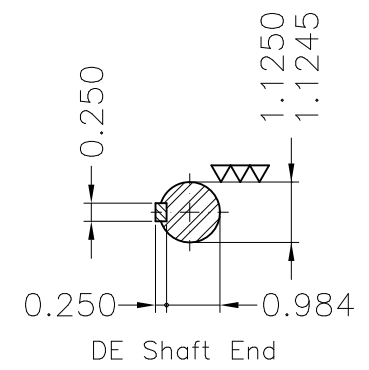

Dimensões em polegada
Dimensions in inches

THIS IS AN UPDATED REVISION, THE
PREVIOUS ONE MUST BE DISREGARDED.

Color Munsell N 1 matte black
Painting plan 207N
Mounting F-1/B34R(D)

ECM	LOC	SUMMARY OF MODIFICATIONS	EXECUTED	CHECKED	RELEASED	DATE	VER
EXECUTED	USERADMIN	THREE PHASE ODP ROLLED STEEL NEMA PREM.					
CHECKED		FRAME 182/4TC ODP					
RELEASED		WEG code: 12674854					
REL DT	24.07.2017	WMO Jaragua do Sul	Product Engineering	SHEET	1 / 1		

2 HP 06 Poles 60Hz

A