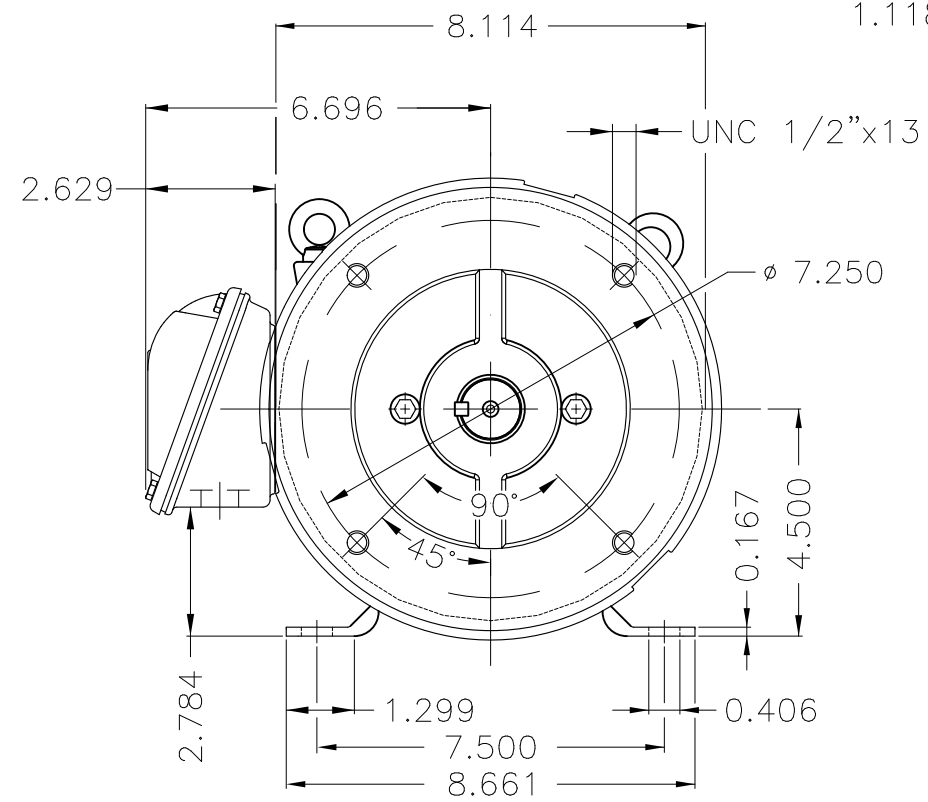

Dimensões em polegada
Dimensions in inches

THIS IS AN UPDATED REVISION, THE
PREVIOUS ONE MUST BE DISREGARDED.

Color Munsell N 1 matte black
Painting plan 207N
Mounting F-1/B34R(D)

ECM	LOC	SUMMARY OF MODIFICATIONS	EXECUTED	CHECKED	RELEASED	DATE	VER
EXECUTED	USERADMIN	THREE PHASE ODP ROLLED STEEL NEMA PREM.					
CHECKED		FRAME 182/4TC ODP					
RELEASED		WEG code: 12674854					
REL DT	24.07.2017	WMO Jaragua do Sul	Product Engineering	SHEET	1 / 1		

2 HP 06 Poles 60Hz

A