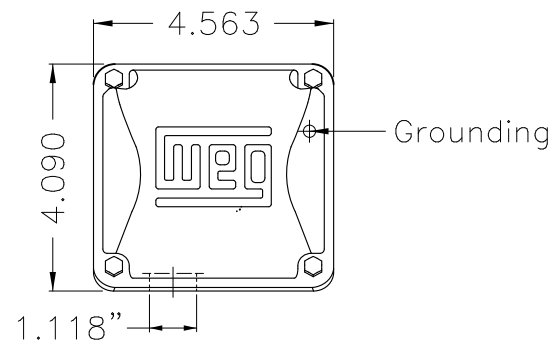

Dimensões em polegada
Dimensions in inches

THIS IS AN UPDATED REVISION, THE
PREVIOUS ONE MUST BE DISREGARDED.

Color Munsell N 1 matte black
Painting plan 207N
Mounting F-1/B34R(D)

ECM	LOC	SUMMARY OF MODIFICATIONS	EXECUTED	CHECKED	RELEASED	DATE	VER
EXECUTED	USERADMIN	THREE PHASE ODP ROLLED STEEL NEMA PREM.					
CHECKED		FRAME 182/4TC ODP					
RELEASED		WEG code: 12674854					
REL DT	24.07.2017	WMO Jaragua do Sul	Product Engineering	SHEET	1 / 1		