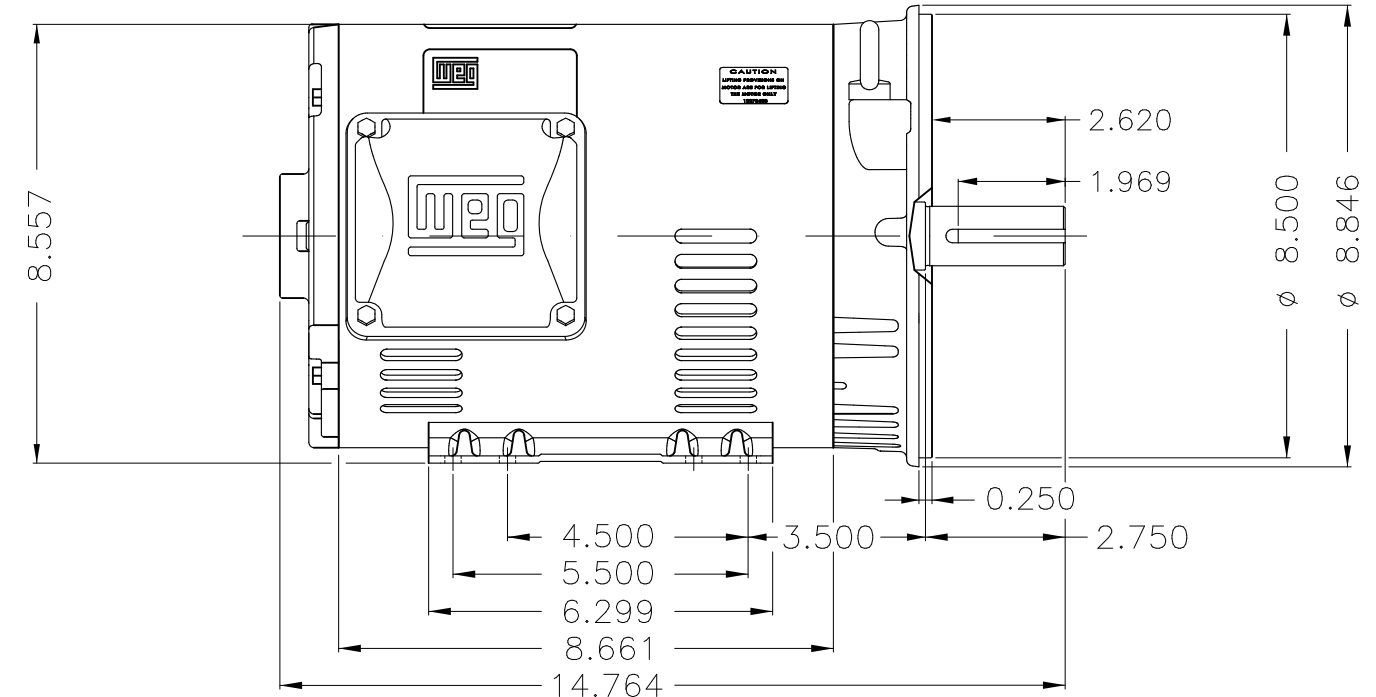

Dimensões em polegada
Dimensions in inches

THIS IS AN UPDATED REVISION, THE
PREVIOUS ONE MUST BE DISREGARDED.

Color Munsell N 1 matte black
Painting plan 207N
Mounting F-1/B34R(D)

ECM	LOC	SUMMARY OF MODIFICATIONS	EXECUTED	CHECKED	RELEASED	DATE	VER
EXECUTED	USERADMIN	THREE PHASE ODP ROLLED STEEL NEMA PREM.					
CHECKED		FRAME 182/4TC ODP					
RELEASED		WEG code: 12674854					
REL DT	24.07.2017	WMO Jaragua do Sul	Product Engineering	SHEET	1 / 1		

2 HP 06 Poles 60Hz

A