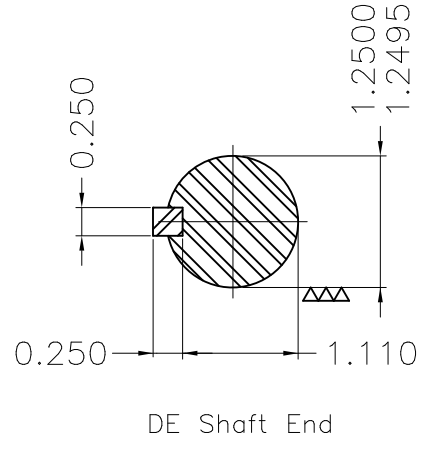

Dimensões em polegada
Dimensions in inches

THIS IS AN UPDATED REVISION, THE
PREVIOUS ONE MUST BE DISREGARDED.

Color Munsell N 1 matte black
Painting plan 207N
Mounting F-1/B34R(D)

ECM	LOC	SUMMARY OF MODIFICATIONS	EXECUTED	CHECKED	RELEASED	DATE	VER
EXECUTED	USERADMIN	THREE PHASE ODP ROLLED STEEL NEMA PREM.					
CHECKED		FRAME 213/5JP ODP					
RELEASED		WEG code: 12682719					
REL DT	24.07.2017	WMO Jaragua do Sul	Product Engineering	SHEET	1 / 1		

15 HP 02 Poles 60Hz

A