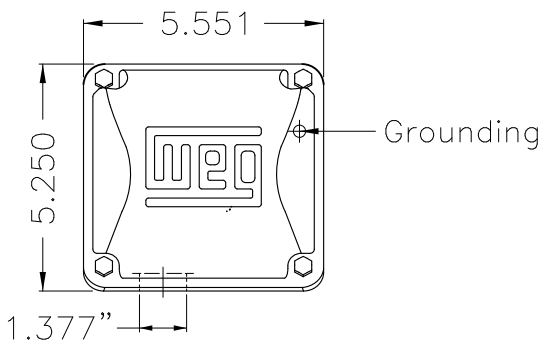

Dimensões em polegada
Dimensions in inches

THIS IS AN UPDATED REVISION, THE
PREVIOUS ONE MUST BE DISREGARDED.

Color Munsell N 1 matte black
Painting plan 207N
Mounting F-1/B34R(D)

ECM	LOC	SUMMARY OF MODIFICATIONS	EXECUTED	CHECKED	RELEASED	DATE	VER
EXECUTED	USERADMIN	THREE PHASE ODP ROLLED STEEL NEMA PREM.					
CHECKED		FRAME 213/5JP ODP					
RELEASED		WEG code: 12682719					
REL DT	24.07.2017	WMO Jaragua do Sul	Product Engineering	SHEET	1 / 1		