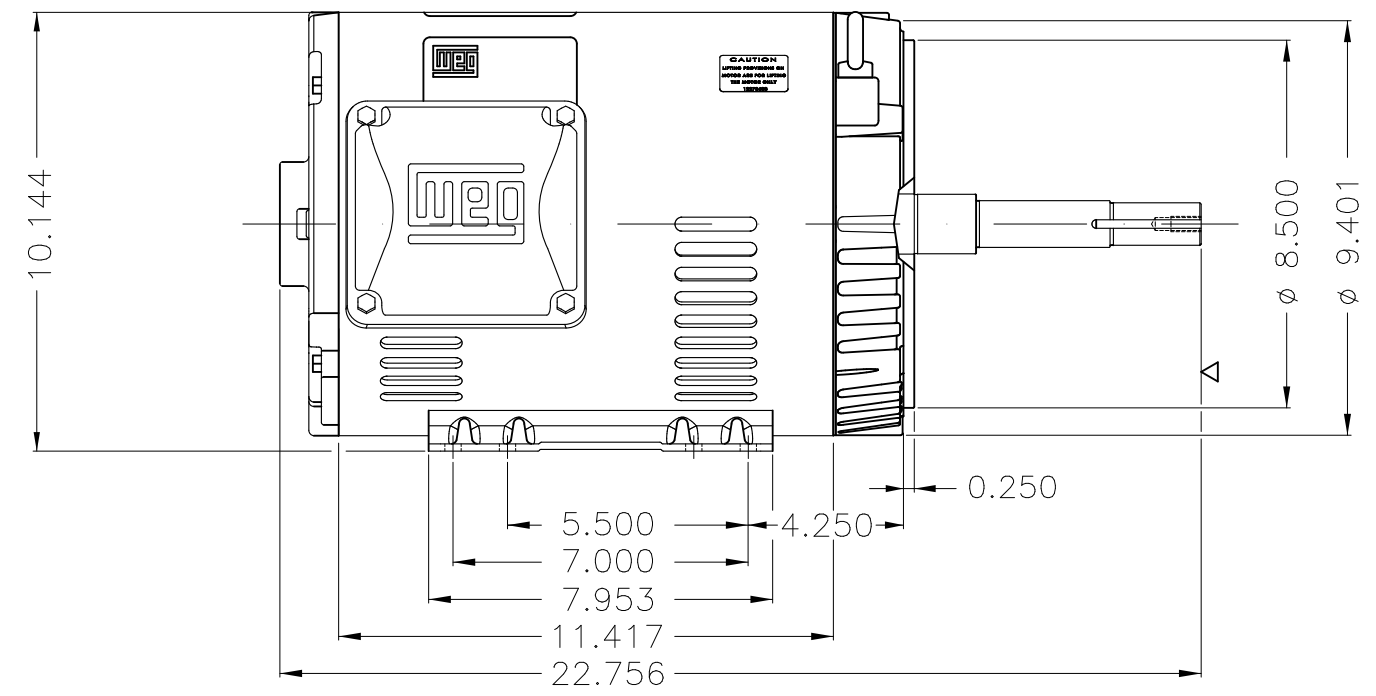

Dimensões em polegada
Dimensions in inches

THIS IS AN UPDATED REVISION, THE
PREVIOUS ONE MUST BE DISREGARDED.

Color Munsell N 1 matte black
Painting plan 207N
Mounting F-1/B34R(D)

ECM	LOC	SUMMARY OF MODIFICATIONS	EXECUTED	CHECKED	RELEASED	DATE	VER
EXECUTED	USERADMIN	THREE PHASE ODP ROLLED STEEL NEMA PREM.					
CHECKED		FRAME 213/5JP ODP					
RELEASED		WEG code: 12682719					
REL DT	24.07.2017	WMO Jaragua do Sul	Product Engineering	SHEET	1 / 1		

15 HP 02 Poles 60Hz

A