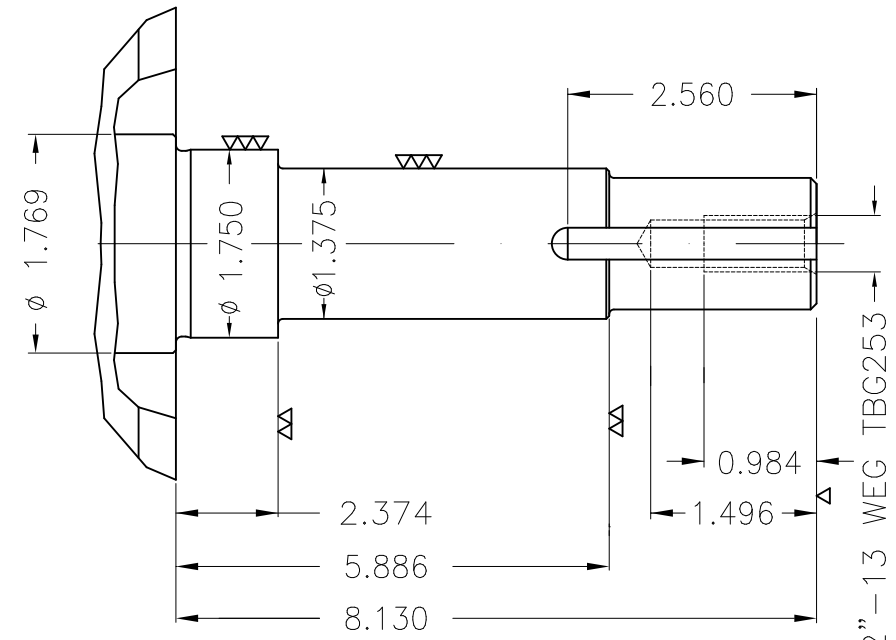

Dimensões em polegada
Dimensions in inches

THIS IS AN UPDATED REVISION, THE
PREVIOUS ONE MUST BE DISREGARDED.

Color Munsell N 1 matte black
Painting plan 207N
Mounting F-1/B34R(D)

ECM	LOC	SUMMARY OF MODIFICATIONS	EXECUTED	CHECKED	RELEASED	DATE	VER
EXECUTED	USERADMIN	THREE PHASE ODP ROLLED STEEL NEMA PREM.					
CHECKED		FRAME 213/5JP ODP					
RELEASED		WEG code: 12682719					
REL DT	24.07.2017	WMO Jaragua do Sul	Product Engineering	SHEET	1 / 1		

15 HP 02 Poles 60Hz

A