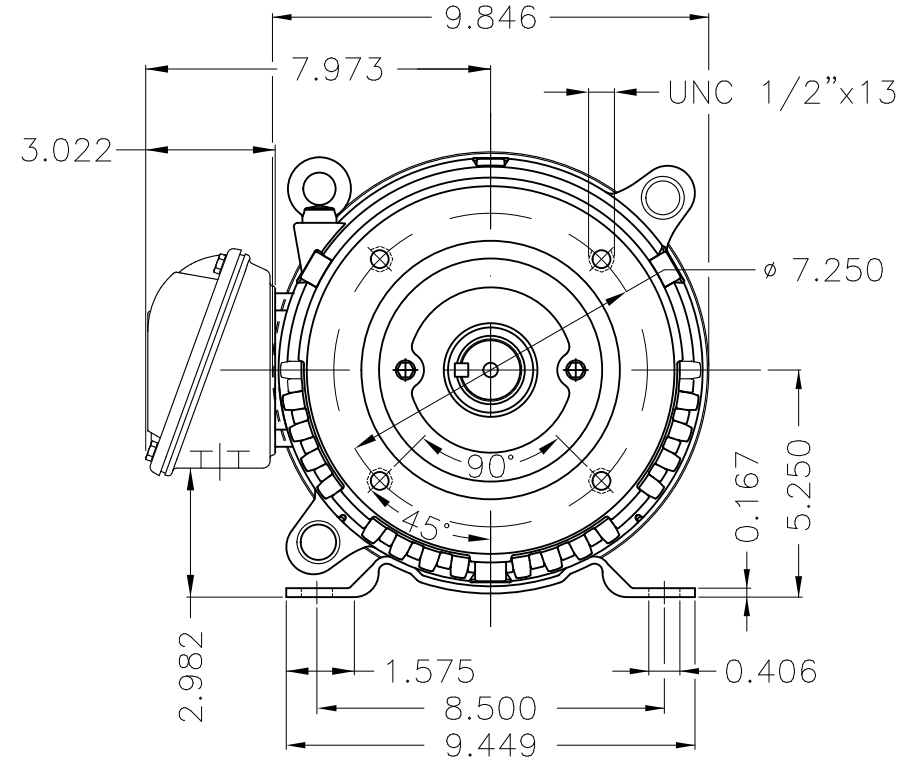

Dimensões em polegada
Dimensions in inches

THIS IS AN UPDATED REVISION, THE
PREVIOUS ONE MUST BE DISREGARDED.

Color Munsell N 1 matte black
Painting plan 207N
Mounting F-1/B34R(D)

ECM	LOC	SUMMARY OF MODIFICATIONS	EXECUTED	CHECKED	RELEASED	DATE	VER
EXECUTED	USERADMIN	THREE PHASE ODP ROLLED STEEL NEMA PREM.					
CHECKED		FRAME 213/5JP ODP					
RELEASED		WEG code: 12682719					
REL DT	24.07.2017	WMO Jaragua do Sul	Product Engineering	SHEET	1 / 1		

15 HP 02 Poles 60Hz

A