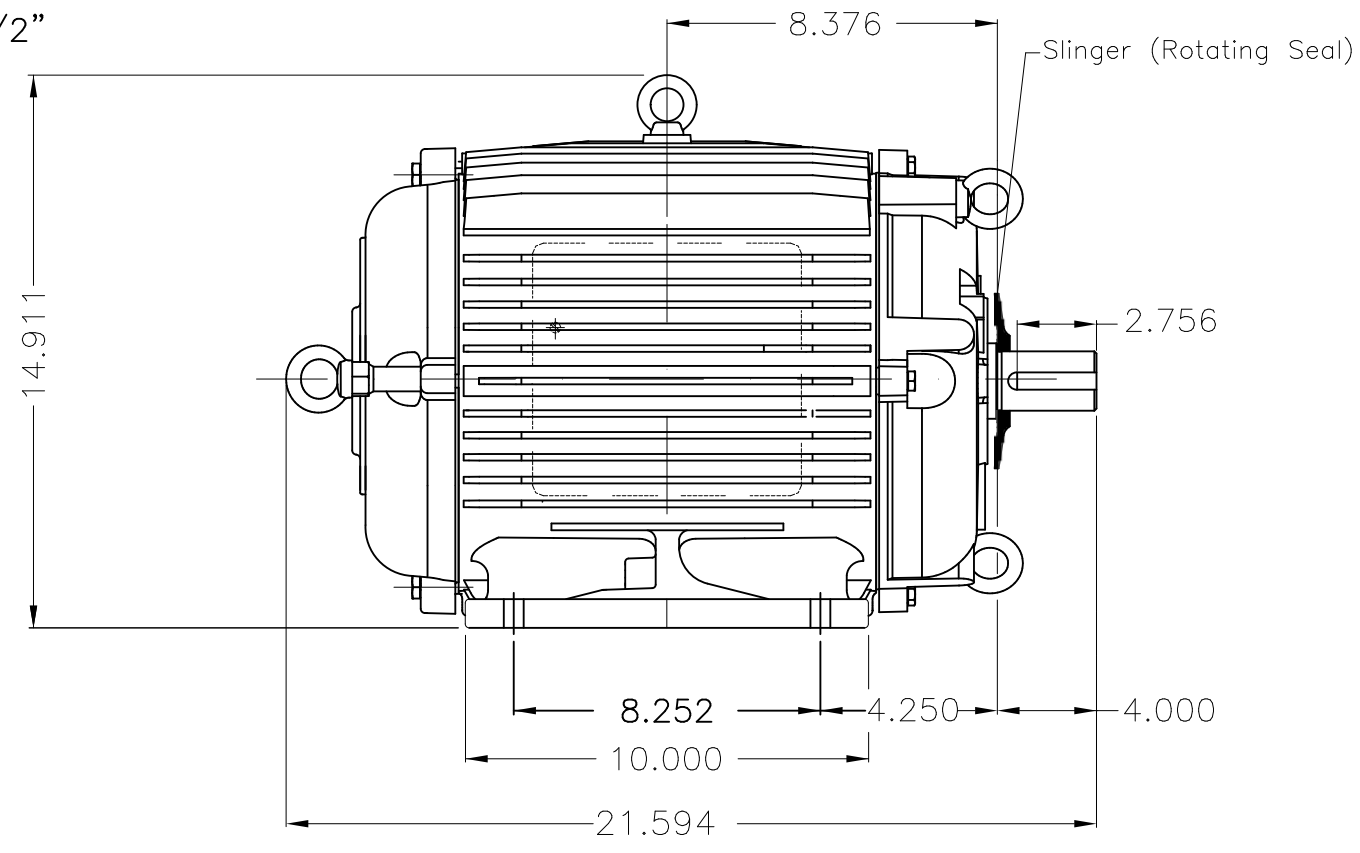

Dimensões em polegada
Dimensions in inches

THIS IS AN UPDATED REVISION, THE
PREVIOUS ONE MUST BE DISREGARDED.

Grounding for leads 5.2–25 mm² / 10–4 AWG

Slinger (Rotating Seal)

DE Shaft End

Without fan
Without fan cover
Color RAL 5009
Painting plan 202E
Mounting B3L(E)

ECM	LOC	SUMMARY OF MODIFICATIONS			EXECUTED	CHECKED	RELEASED	DATE	VER
EXECUTED	USERADMIN	 THREE PH W22 MOTOR COOLING TOWER NEMA EF FRAME 254T IP55 TEAO WEG code: 12126159							
CHECKED									
RELEASED									
REL DT	24.07.2017	WMO	Jaragua do Sul	Product Engineering	SHEET	1 / 1			

15 HP 04 Poles 60Hz