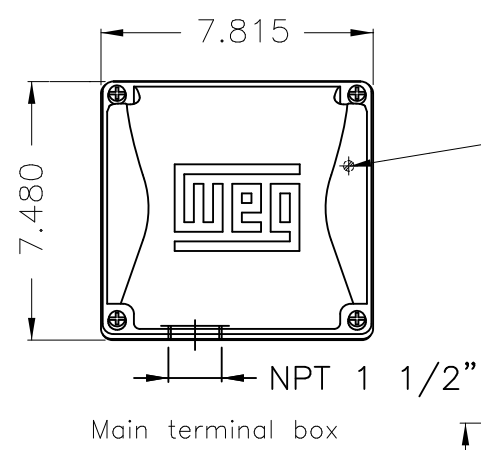

Dimensões em polegada
Dimensions in inches

THIS IS AN UPDATED REVISION, THE
PREVIOUS ONE MUST BE DISREGARDED.

Grounding for leads 5.2–25 mm² / 10–4 AWG

Slinger (Rotating Seal)

DE Shaft End

Without fan
Without fan cover
Color RAL 5009
Painting plan 202E
Mounting B3L(E)

ECM	LOC	SUMMARY OF MODIFICATIONS			EXECUTED	CHECKED	RELEASED	DATE	VER
EXECUTED	USERADMIN	 THREE PH W22 MOTOR COOLING TOWER NEMA EF FRAME 254T IP55 TEAO WEG code: 12126159							
CHECKED									
RELEASED									
REL DT	24.07.2017	WMO	Jaragua do Sul	Product Engineering	SHEET	1 / 1			