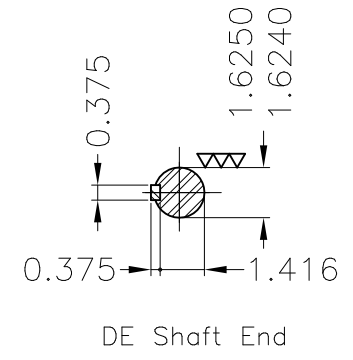

Dimensões em polegada
Dimensions in inches

THIS IS AN UPDATED REVISION, THE
PREVIOUS ONE MUST BE DISREGARDED.

Grounding for leads 5.2–25 mm² / 10–4 AWG

Slinger (Rotating Seal)

DE Shaft End

Without fan
Without fan cover
Color RAL 5009
Painting plan 202E
Mounting B3L(E)

ECM	LOC	SUMMARY OF MODIFICATIONS			EXECUTED	CHECKED	RELEASED	DATE	VER
EXECUTED	USERADMIN	 THREE PH W22 MOTOR COOLING TOWER NEMA EF FRAME 254T IP55 TEAO WEG code: 12126159							
CHECKED									
RELEASED									
REL DT	24.07.2017	WMO	Jaragua do Sul	Product Engineering	SHEET	1 / 1			