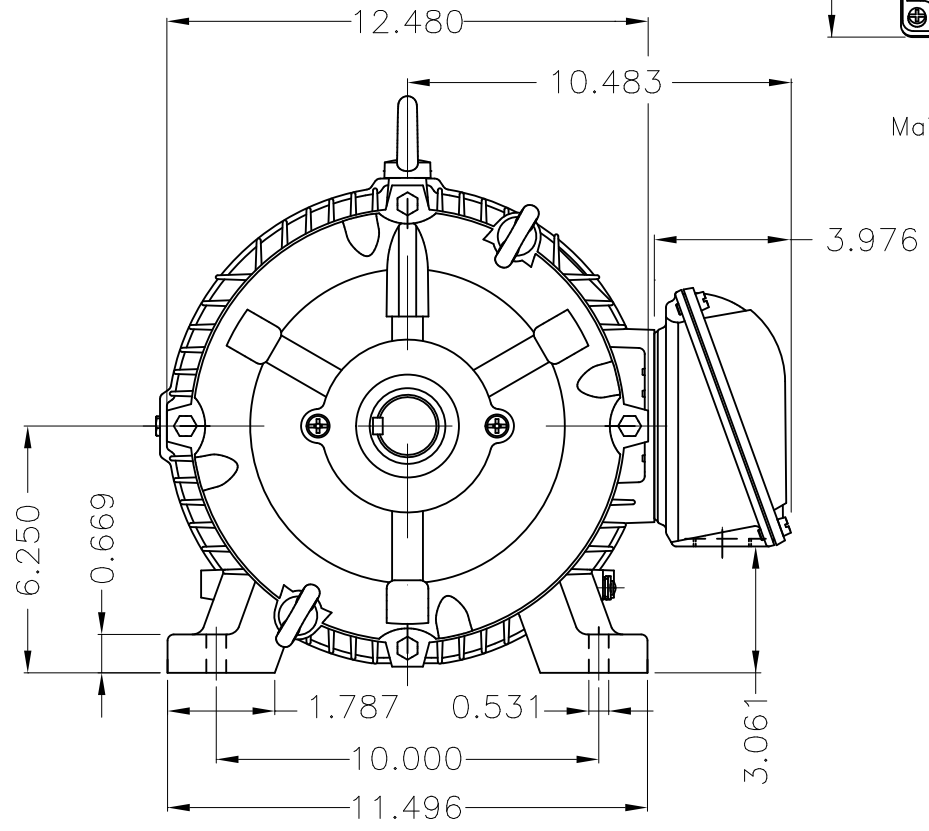

Dimensões em polegada
Dimensions in inches

THIS IS AN UPDATED REVISION, THE
PREVIOUS ONE MUST BE DISREGARDED.

Grounding for leads 5.2–25 mm² / 10–4 AWG

Slinger (Rotating Seal)

DE Shaft End

Without fan
Without fan cover
Color RAL 5009
Painting plan 202E
Mounting B3L(E)

ECM	LOC	SUMMARY OF MODIFICATIONS			EXECUTED	CHECKED	RELEASED	DATE	VER
EXECUTED	USERADMIN	 THREE PH W22 MOTOR COOLING TOWER NEMA EF FRAME 254T IP55 TEAO WEG code: 12126159							
CHECKED									
RELEASED									
REL DT	24.07.2017	WMO	Jaragua do Sul	Product Engineering	SHEET	1 / 1			

15 HP 04 Poles 60Hz