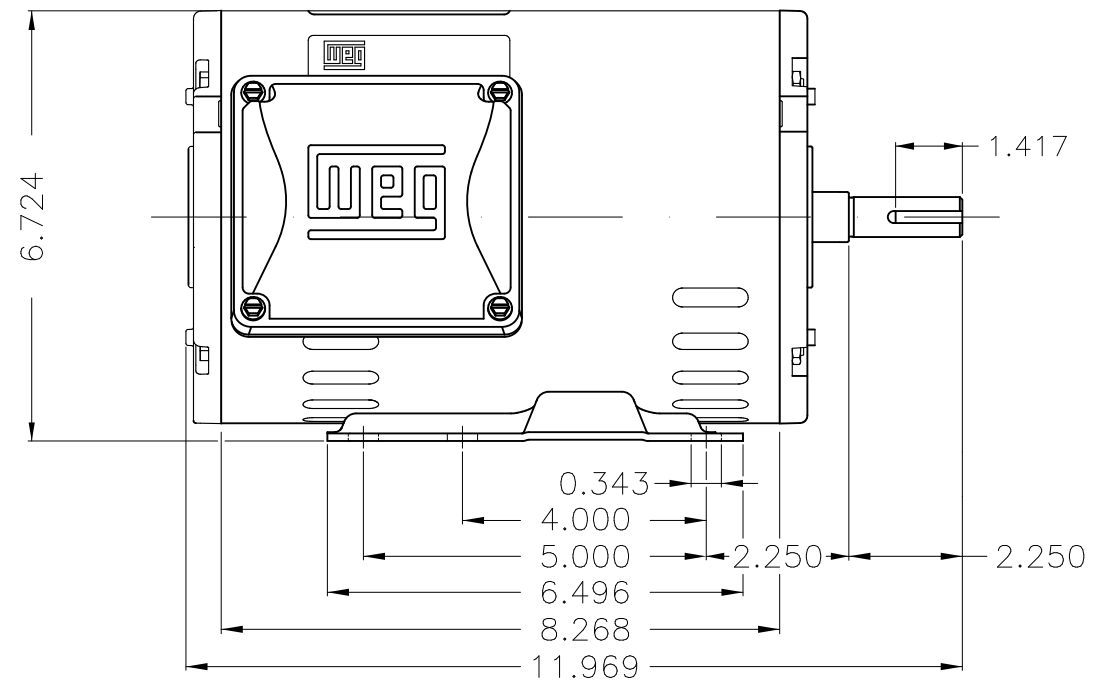

1 2 3 4 5 6

Dimensões em polegada
Dimensions in inches

THIS IS AN UPDATED REVISION, THE
PREVIOUS ONE MUST BE DISREGARDED.

Bearing cap
Color Munsell N 1 matte black
Painting plan 207N
Mounting F-1/B3R(D)

ECM	LOC	SUMMARY OF MODIFICATIONS	EXECUTED	CHECKED	RELEASED	DATE	VER
EXECUTED	USERADMIN	THREE PHASE ODP ROLLED STEEL NEMA PREM.					
CHECKED		FRAME 143/5T ODP					
RELEASED		WEG code: 12729173					
REL DT	24.07.2017	WMO Jaragua do Sul	Product Engineering	SHEET	1 / 1		

2 HP 02 Poles 60Hz

A