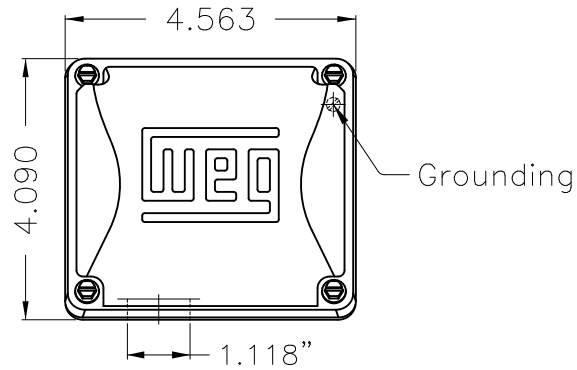

1 2 3 4 5 6

Dimensões em polegada
Dimensions in inches

THIS IS AN UPDATED REVISION, THE
PREVIOUS ONE MUST BE DISREGARDED.

Bearing cap
Color Munsell N 1 matte black
Painting plan 207N
Mounting F-1/B3R(D)

ECM	LOC	SUMMARY OF MODIFICATIONS	EXECUTED	CHECKED	RELEASED	DATE	VER
EXECUTED	USERADMIN	THREE PHASE ODP ROLLED STEEL NEMA PREM.					
CHECKED		FRAME 143/5T ODP					
RELEASED		WEG code: 12729173					
REL DT	24.07.2017	WMO Jaragua do Sul	Product Engineering	SHEET	1 / 1		