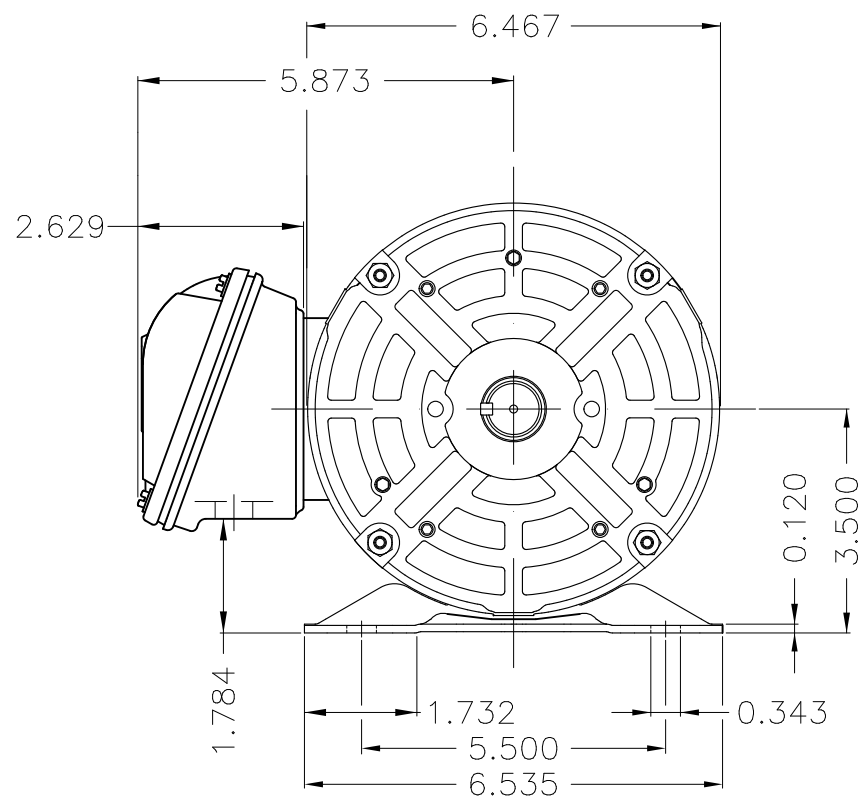

1 2 3 4 5 6

Dimensões em polegada
Dimensions in inches

THIS IS AN UPDATED REVISION, THE
PREVIOUS ONE MUST BE DISREGARDED.

Bearing cap
Color Munsell N 1 matte black
Painting plan 207N
Mounting F-1/B3R(D)

ECM	LOC	SUMMARY OF MODIFICATIONS	EXECUTED	CHECKED	RELEASED	DATE	VER
EXECUTED	USERADMIN	THREE PHASE ODP ROLLED STEEL NEMA PREM.					
CHECKED		FRAME 143/5T ODP					
RELEASED		WEG code: 12729173					
REL DT	24.07.2017	WMO Jaragua do Sul	Product Engineering	SHEET	1 / 1		

2 HP 02 Poles 60Hz

A