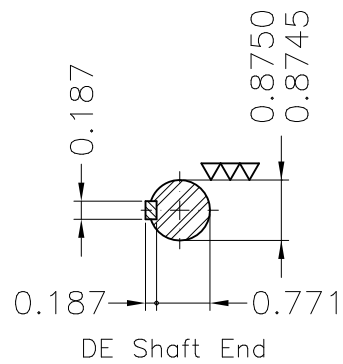

1 2 3 4 5 6

Dimensões em polegada
Dimensions in inches

THIS IS AN UPDATED REVISION, THE
PREVIOUS ONE MUST BE DISREGARDED.

Bearing cap
Color Munsell N 1 matte black
Painting plan 207N
Mounting F-1/B3R(D)

ECM	LOC	SUMMARY OF MODIFICATIONS	EXECUTED	CHECKED	RELEASED	DATE	VER
EXECUTED	USERADMIN	THREE PHASE ODP ROLLED STEEL NEMA PREM.					
CHECKED		FRAME 143/5T ODP					
RELEASED		WEG code: 12729173					
REL DT	24.07.2017	WMO Jaragua do Sul	Product Engineering	SHEET	1 / 1		

2 HP 02 Poles 60Hz

A