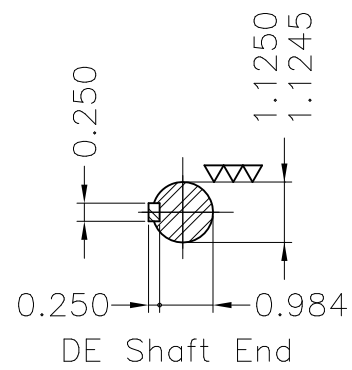

Dimensões em polegada
Dimensions in inches

THIS IS AN UPDATED REVISION, THE
PREVIOUS ONE MUST BE DISREGARDED.

Color RAL 5009
Painting plan 202P
Mounting B3R(D)

ECM	LOC	SUMMARY OF MODIFICATIONS	EXECUTED	CHECKED	RELEASED	DATE	VER
EXECUTED	USERADMIN	THREE PHASE EXPL. PROOF MOTOR NEMA P.EFF					
CHECKED		FRAME 182T IP55 TEFC					
RELEASED		WEG code: 11220255					
REL DT	24.07.2017	WMO Jaragua do Sul	Product Engineering	SHEET	1 / 1		

1.5 HP 06 Poles 60Hz

A