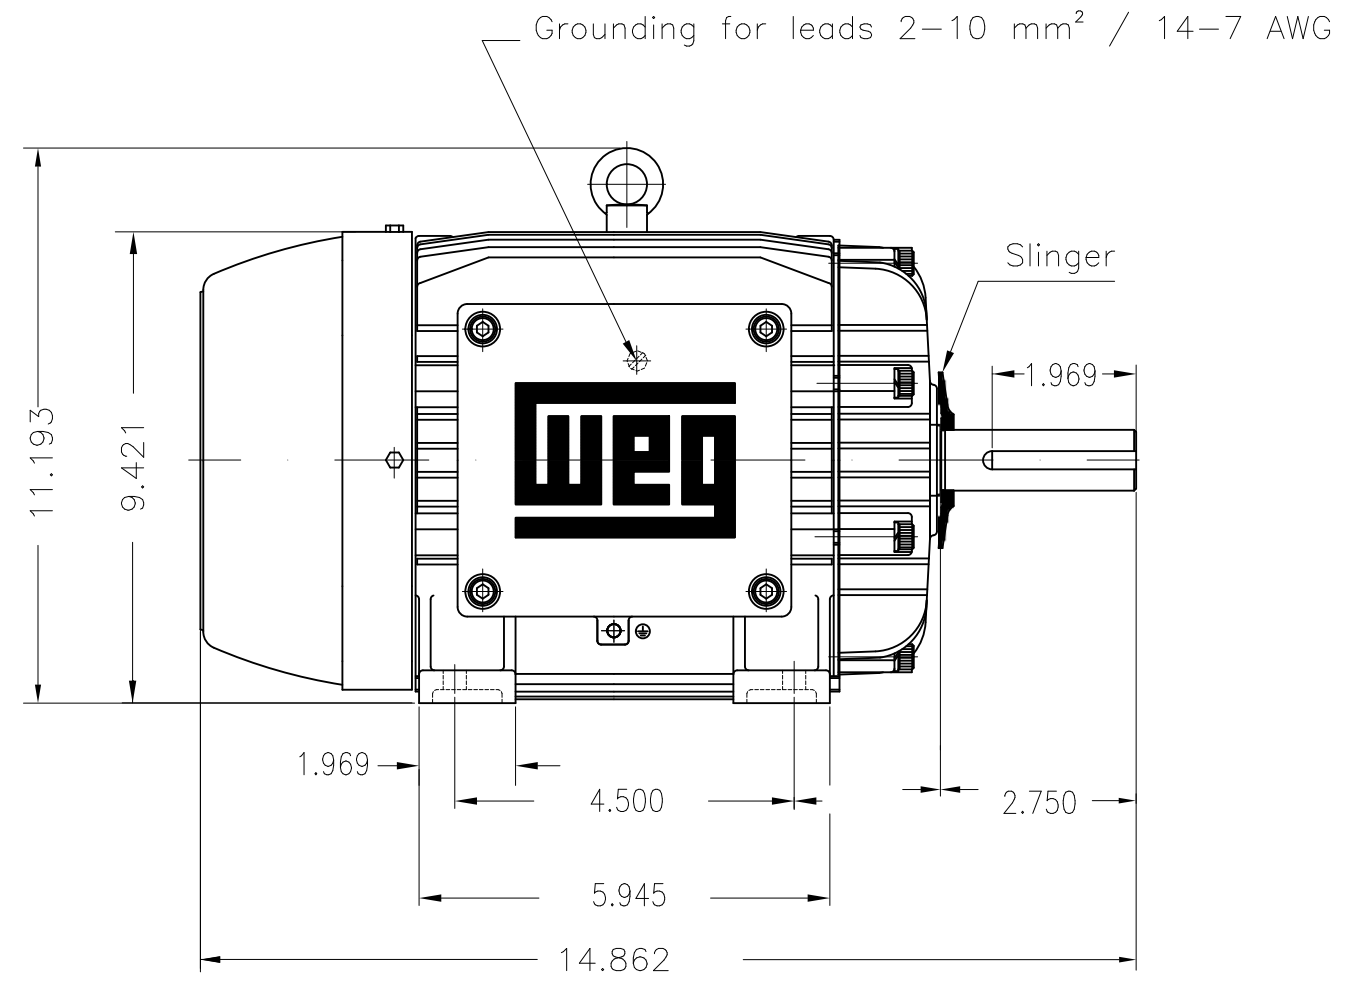

Dimensões em polegada
Dimensions in inches

THIS IS AN UPDATED REVISION, THE
PREVIOUS ONE MUST BE DISREGARDED.

Color RAL 5009
Painting plan 202P
Mounting B3R(D)

ECM	LOC	SUMMARY OF MODIFICATIONS	EXECUTED	CHECKED	RELEASED	DATE	VER
EXECUTED	USERADMIN	THREE PHASE EXPL. PROOF MOTOR NEMA P.EFF					
CHECKED		FRAME 182T IP55 TEFC					
RELEASED		WEG code: 11220255					
REL DT	24.07.2017	WMO Jaragua do Sul	Product Engineering	SHEET	1 / 1		

1.5 HP 06 Poles 60Hz

A