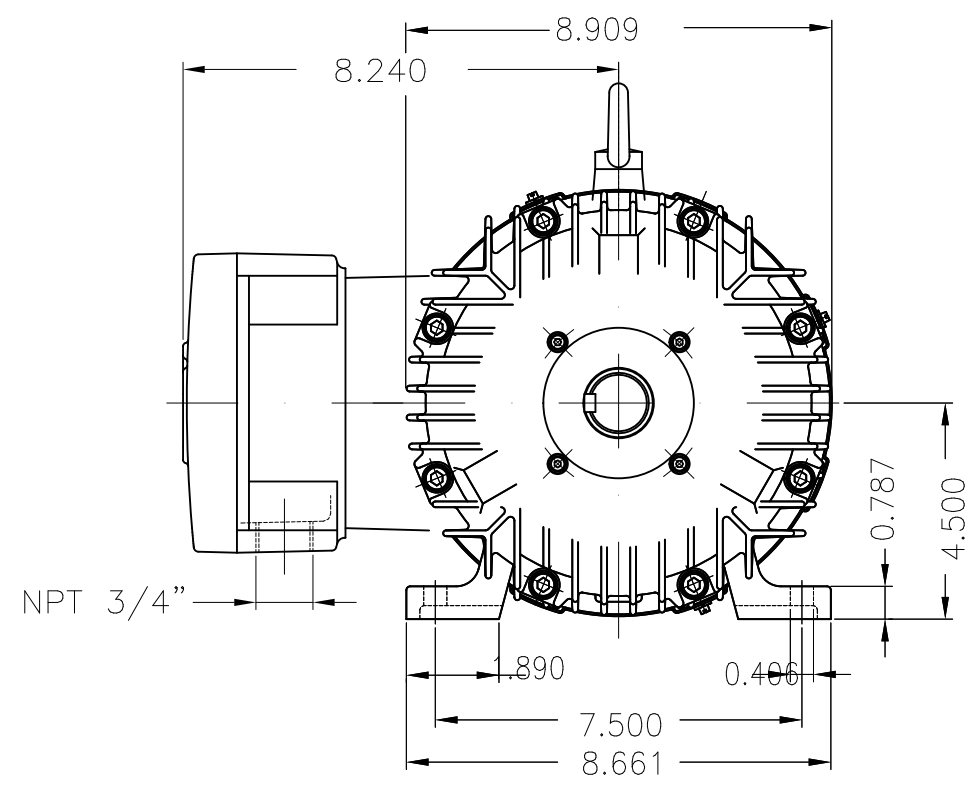

Dimensões em polegada
Dimensions in inches

THIS IS AN UPDATED REVISION, THE
PREVIOUS ONE MUST BE DISREGARDED.

Color RAL 5009
Painting plan 202P
Mounting B3R(D)

ECM	LOC	SUMMARY OF MODIFICATIONS	EXECUTED	CHECKED	RELEASED	DATE	VER
EXECUTED	USERADMIN	THREE PHASE EXPL. PROOF MOTOR NEMA P.EFF					
CHECKED		FRAME 182T IP55 TEFC					
RELEASED		WEG code: 11220255					
REL DT	24.07.2017	WMO Jaragua do Sul	Product Engineering	SHEET	1 / 1		

1.5 HP 06 Poles 60Hz

A