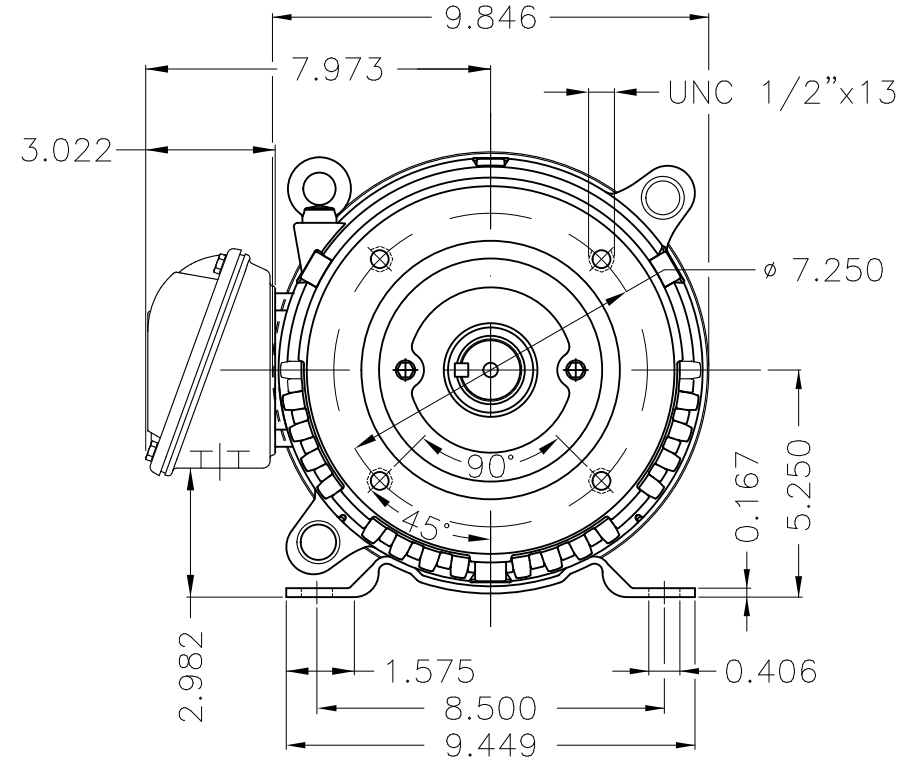

Dimensões em polegada
Dimensions in inches

THIS IS AN UPDATED REVISION, THE
PREVIOUS ONE MUST BE DISREGARDED.

Color Munsell N 1 matte black
Painting plan 207N
Mounting F-1/B34R(D)

ECM	LOC	SUMMARY OF MODIFICATIONS	EXECUTED	CHECKED	RELEASED	DATE	VER
EXECUTED	USERADMIN	THREE PHASE ODP ROLLED STEEL NEMA PREM.					
CHECKED		FRAME 213/5JP ODP					
RELEASED		WEG code: 12682717					
REL DT	24.07.2017	WMO Jaragua do Sul	Product Engineering	SHEET	1 / 1		

10 HP 02 Poles 60Hz

A