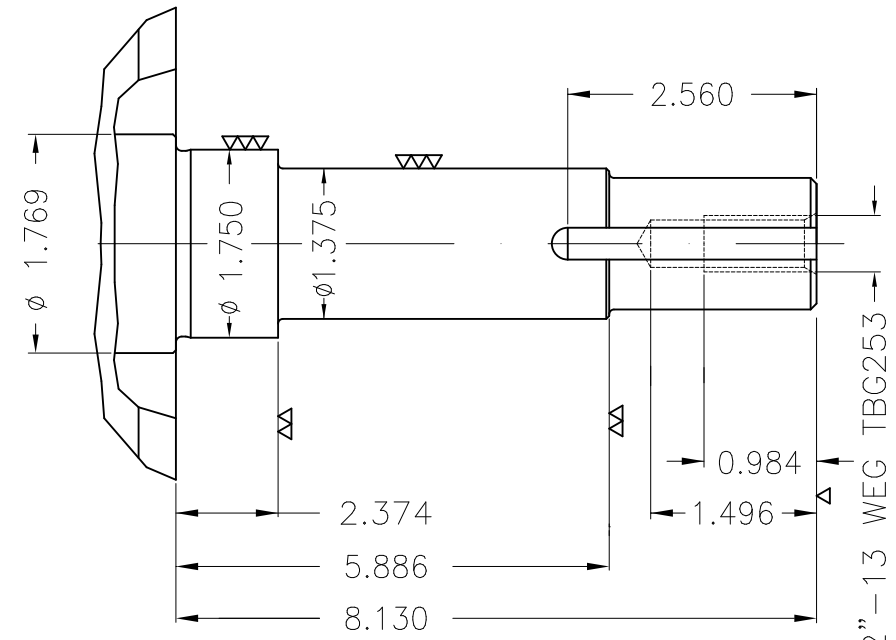

Dimensões em polegada
Dimensions in inches

THIS IS AN UPDATED REVISION, THE
PREVIOUS ONE MUST BE DISREGARDED.

Color Munsell N 1 matte black
Painting plan 207N
Mounting F-1/B34R(D)

ECM	LOC	SUMMARY OF MODIFICATIONS	EXECUTED	CHECKED	RELEASED	DATE	VER
EXECUTED	USERADMIN	THREE PHASE ODP ROLLED STEEL NEMA PREM.					
CHECKED		FRAME 213/5JP ODP					
RELEASED		WEG code: 12682717					
REL DT	24.07.2017	WMO Jaragua do Sul	Product Engineering	SHEET	1 / 1		

10 HP 02 Poles 60Hz

A