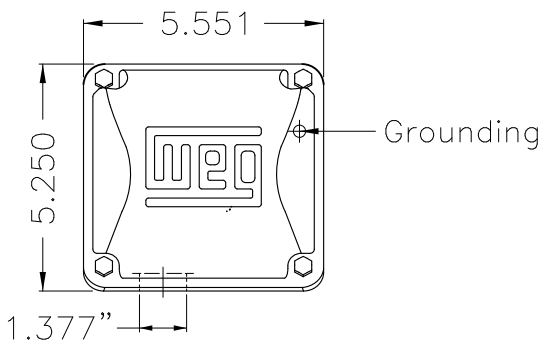

Dimensões em polegada
Dimensions in inches

THIS IS AN UPDATED REVISION, THE
PREVIOUS ONE MUST BE DISREGARDED.

Color Munsell N 1 matte black
Painting plan 207N
Mounting F-1/B34R(D)

ECM	LOC	SUMMARY OF MODIFICATIONS	EXECUTED	CHECKED	RELEASED	DATE	VER
EXECUTED	USERADMIN	THREE PHASE ODP ROLLED STEEL NEMA PREM.					
CHECKED		FRAME 213/5JP ODP					
RELEASED		WEG code: 12682717					
REL DT	24.07.2017	WMO Jaragua do Sul	Product Engineering	SHEET	1 / 1		

10 HP 02 Poles 60Hz

A