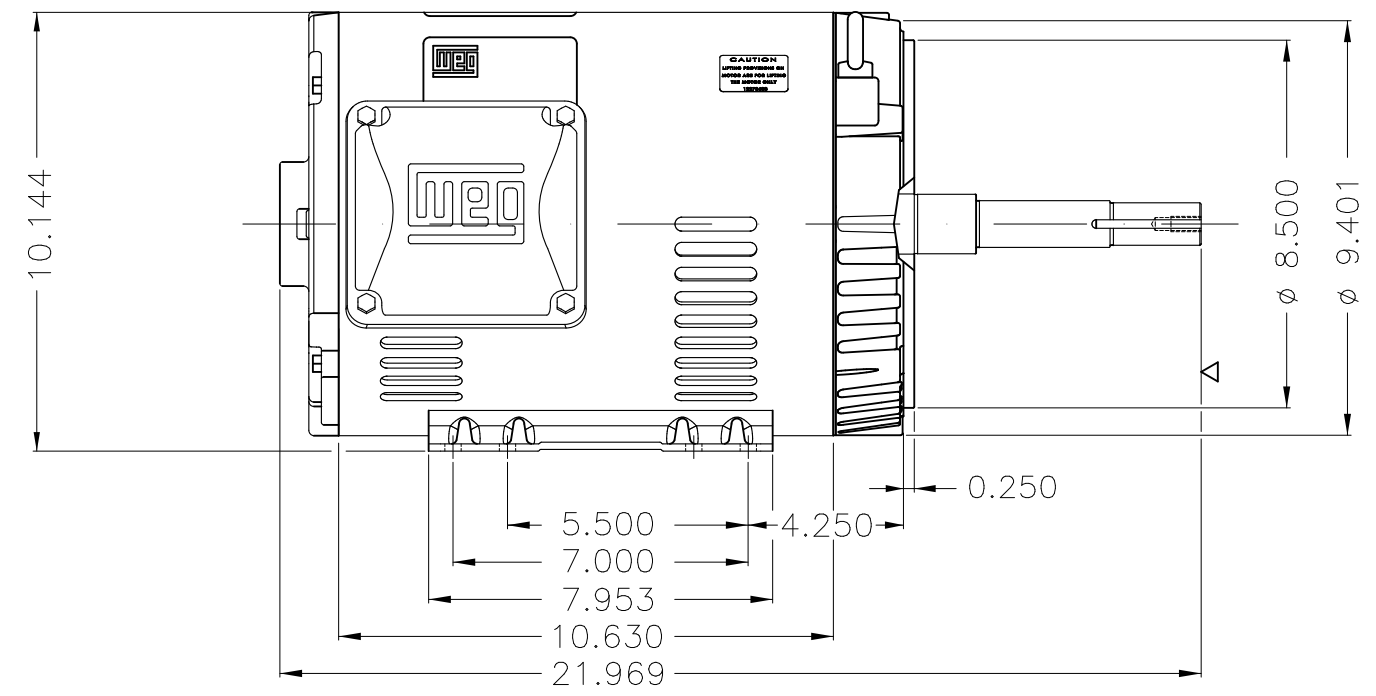

Dimensões em polegada
Dimensions in inches

THIS IS AN UPDATED REVISION, THE
PREVIOUS ONE MUST BE DISREGARDED.

Color Munsell N 1 matte black
Painting plan 207N
Mounting F-1/B34R(D)

ECM	LOC	SUMMARY OF MODIFICATIONS	EXECUTED	CHECKED	RELEASED	DATE	VER
EXECUTED	USERADMIN	THREE PHASE ODP ROLLED STEEL NEMA PREM.					
CHECKED		FRAME 213/5JP ODP					
RELEASED		WEG code: 12682717					
REL DT	24.07.2017	WMO Jaragua do Sul	Product Engineering	SHEET	1 / 1		

10 HP 02 Poles 60Hz

A