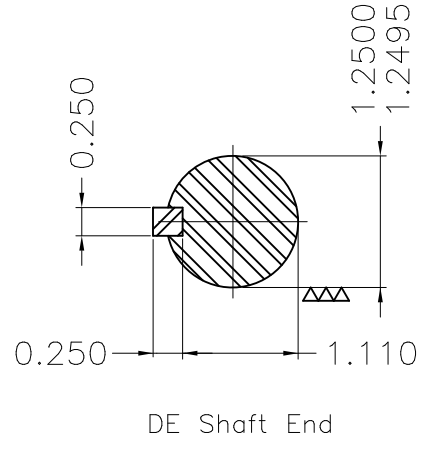

Dimensões em polegada
Dimensions in inches

THIS IS AN UPDATED REVISION, THE
PREVIOUS ONE MUST BE DISREGARDED.

Color Munsell N 1 matte black
Painting plan 207N
Mounting F-1/B34R(D)

ECM	LOC	SUMMARY OF MODIFICATIONS	EXECUTED	CHECKED	RELEASED	DATE	VER
EXECUTED	USERADMIN	THREE PHASE ODP ROLLED STEEL NEMA PREM.					
CHECKED		FRAME 213/5JP ODP					
RELEASED		WEG code: 12682717					
REL DT	24.07.2017	WMO Jaragua do Sul	Product Engineering	SHEET	1 / 1		

10 HP 02 Poles 60Hz

A