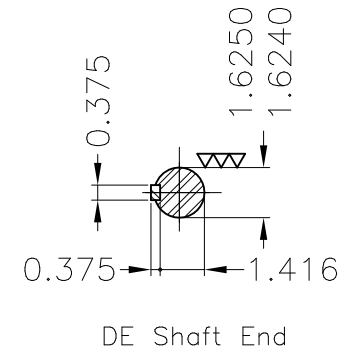

Dimensões em polegada  
Dimensions in inches

THIS IS AN UPDATED REVISION, THE  
PREVIOUS ONE MUST BE DISREGARDED.

Color RAL 5009  
Painting plan 202E  
Mounting B34R(D)

ECM	LOC	SUMMARY OF MODIFICATIONS			EXECUTED	CHECKED	RELEASED	DATE	VER
EXECUTED	USERADMIN	 THREE PH. W22 NEMA P.EFF MOTOR IEEE841 FRAME 254/6TC IP55 TEFC WEG code: 12092272							
CHECKED									
RELEASED									
REL DT	24.07.2017	WMO	Jaragua do Sul	Product Engineering	SHEET	1 / 1			

20 HP 02 Poles 60Hz