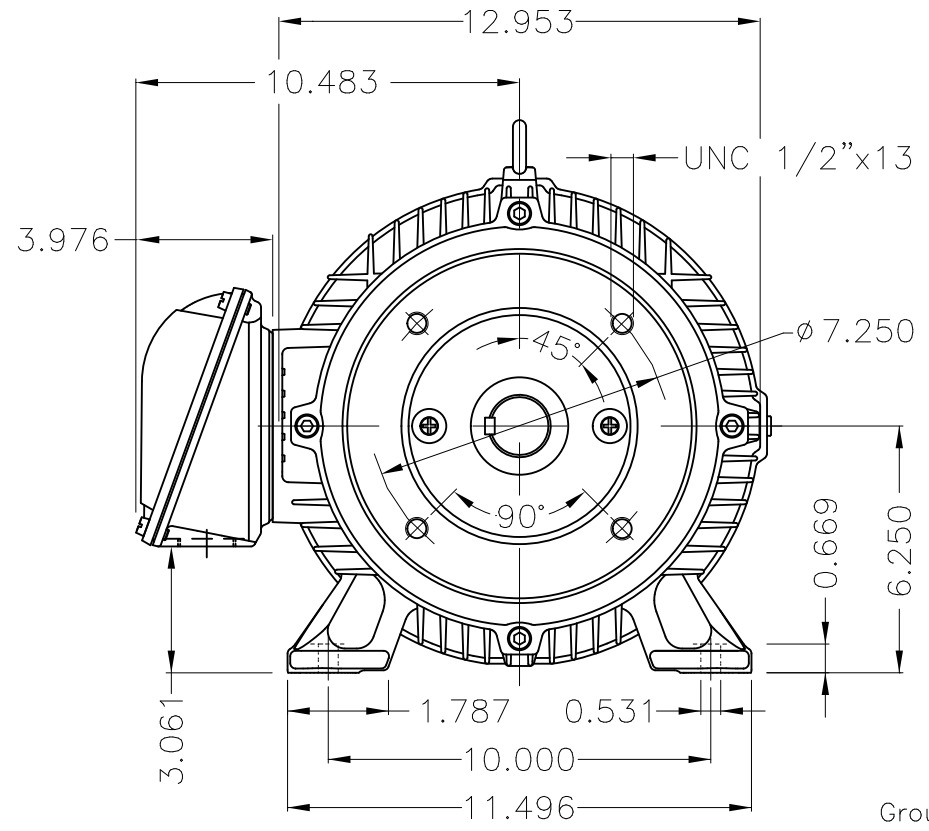

Dimensões em polegada  
Dimensions in inches

THIS IS AN UPDATED REVISION, THE  
PREVIOUS ONE MUST BE DISREGARDED.

Color RAL 5009  
Painting plan 202E  
Mounting B34R(D)

ECM	LOC	SUMMARY OF MODIFICATIONS			EXECUTED	CHECKED	RELEASED	DATE	VER
EXECUTED	USERADMIN	 THREE PH. W22 NEMA P.EFF MOTOR IEEE841 FRAME 254/6TC IP55 TEFC WEG code: 12092272							
CHECKED									
RELEASED									
REL DT	24.07.2017	WMO	Jaragua do Sul	Product Engineering	SHEET	1 / 1			

20 HP 02 Poles 60Hz