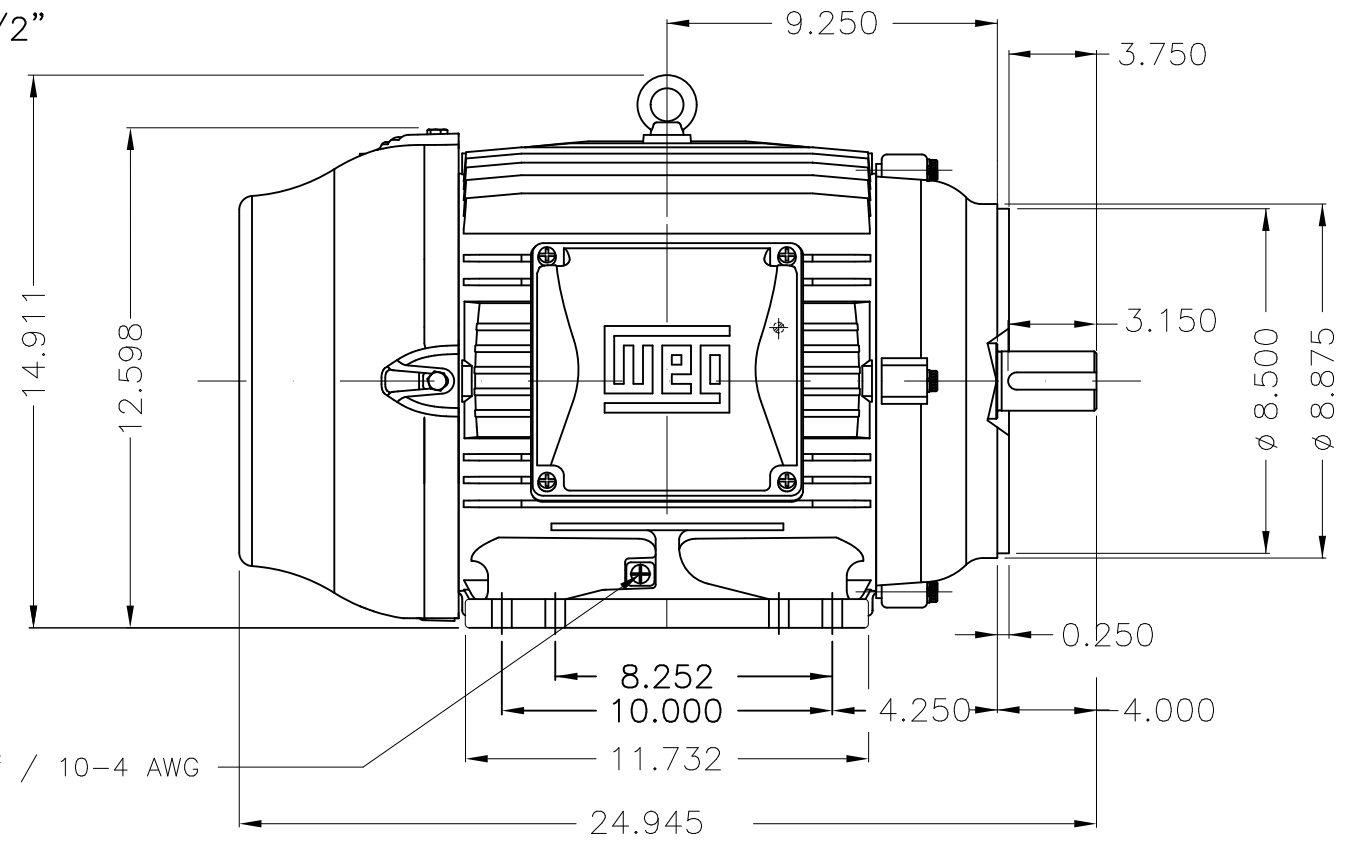

Dimensões em polegada  
Dimensions in inches

THIS IS AN UPDATED REVISION, THE  
PREVIOUS ONE MUST BE DISREGARDED.

Color RAL 5009  
Painting plan 202E  
Mounting B34R(D)

ECM	LOC	SUMMARY OF MODIFICATIONS			EXECUTED	CHECKED	RELEASED	DATE	VER
EXECUTED	USERADMIN	 THREE PH. W22 NEMA P.EFF MOTOR IEEE841 FRAME 254/6TC IP55 TEFC WEG code: 12092272							
CHECKED									
RELEASED									
REL DT	24.07.2017	WMO	Jaragua do Sul	Product Engineering	SHEET	1 / 1			

20 HP 02 Poles 60Hz