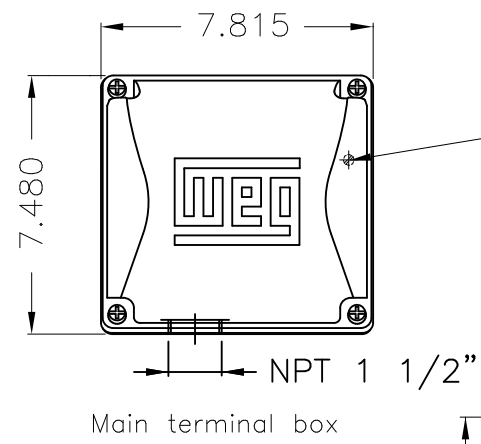

Dimensões em polegada  
Dimensions in inches

THIS IS AN UPDATED REVISION, THE  
PREVIOUS ONE MUST BE DISREGARDED.

Color RAL 5009  
Painting plan 202E  
Mounting B34R(D)

ECM	LOC	SUMMARY OF MODIFICATIONS			EXECUTED	CHECKED	RELEASED	DATE	VER
EXECUTED	USERADMIN	 THREE PH. W22 NEMA P.EFF MOTOR IEEE841 FRAME 254/6TC IP55 TEFC WEG code: 12092272							
CHECKED									
RELEASED									
REL DT	24.07.2017	WMO	Jaragua do Sul	Product Engineering	SHEET	1 / 1			