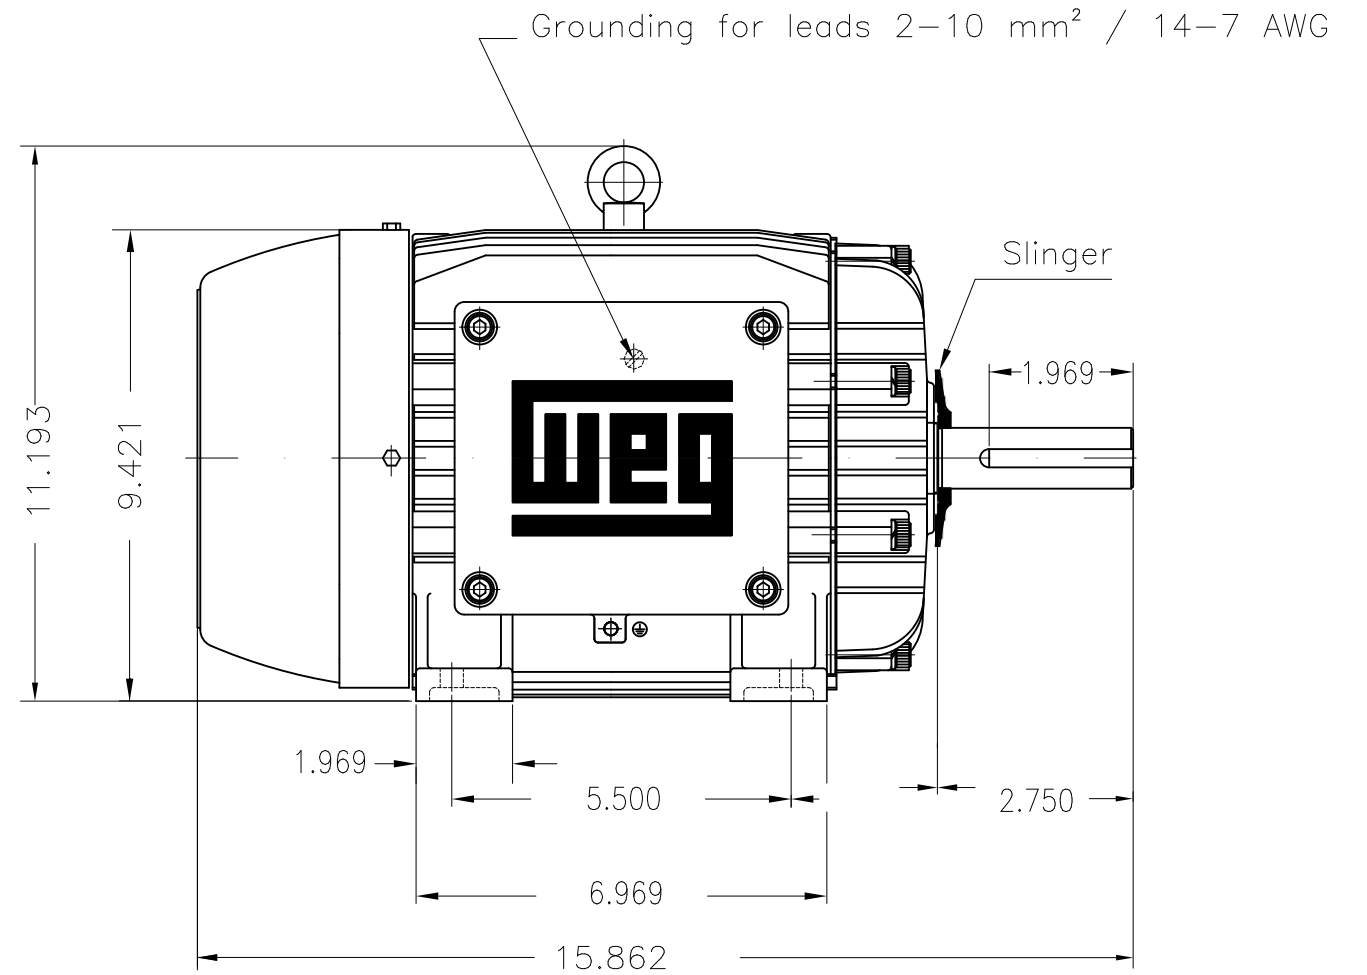

Dimensões em polegada
Dimensions in inches

THIS IS AN UPDATED REVISION, THE
PREVIOUS ONE MUST BE DISREGARDED.

Thermostats 130°C - alarm
Color RAL 5009
Painting plan 202P
Mounting B3R(D)

ECM	LOC	SUMMARY OF MODIFICATIONS	EXECUTED	CHECKED	RELEASED	DATE	VER
EXECUTED	USERADMIN	 THREE PHASE EXPL. PROOF MOTOR NEMA P.EFF FRAME 184T IP55 TEFC WEG code: 11360636					
CHECKED							
RELEASED							
REL DT	24.07.2017	WMO Jaragua do Sul	Product Engineering	SHEET	1 / 1		

5 HP 04 Poles 60Hz

A