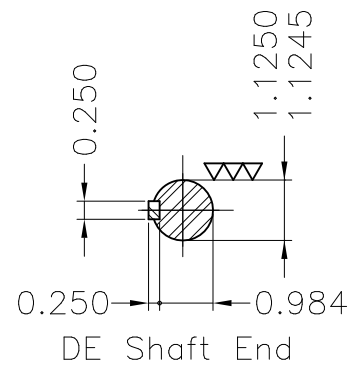

Dimensões em polegada
Dimensions in inches

THIS IS AN UPDATED REVISION, THE
PREVIOUS ONE MUST BE DISREGARDED.

Thermostats 130°C - alarm
Color RAL 5009
Painting plan 202P
Mounting B3R(D)

ECM	LOC	SUMMARY OF MODIFICATIONS	EXECUTED	CHECKED	RELEASED	DATE	VER
EXECUTED	USERADMIN	 THREE PHASE EXPL. PROOF MOTOR NEMA P.EFF FRAME 184T IP55 TEFC WEG code: 11360636					
CHECKED							
RELEASED							
REL DT	24.07.2017	WMO Jaragua do Sul	Product Engineering	SHEET	1 / 1		

5 HP 04 Poles 60Hz

A