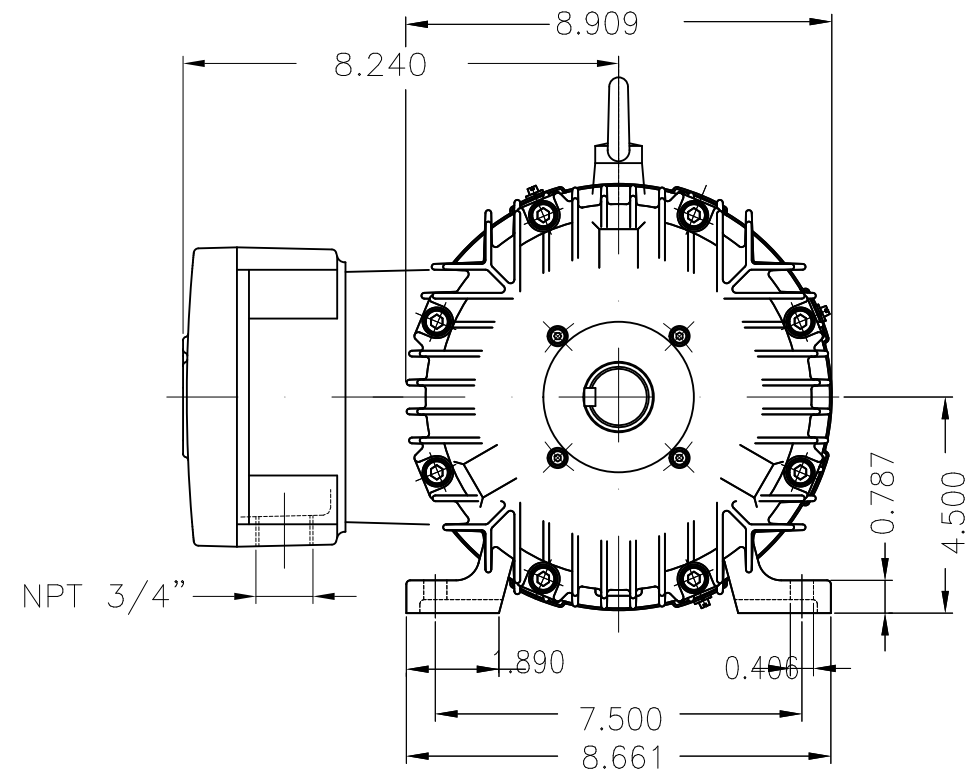

Dimensões em polegada
Dimensions in inches

THIS IS AN UPDATED REVISION, THE
PREVIOUS ONE MUST BE DISREGARDED.

Thermostats 130°C - alarm
Color RAL 5009
Painting plan 202P
Mounting B3R(D)

ECM	LOC	SUMMARY OF MODIFICATIONS	EXECUTED	CHECKED	RELEASED	DATE	VER
EXECUTED	USERADMIN	 THREE PHASE EXPL. PROOF MOTOR NEMA P.EFF FRAME 184T IP55 TEFC WEG code: 11360636					
CHECKED							
RELEASED							
REL DT	24.07.2017	WMO Jaragua do Sul	Product Engineering	SHEET	1 / 1		

5 HP 04 Poles 60Hz

A