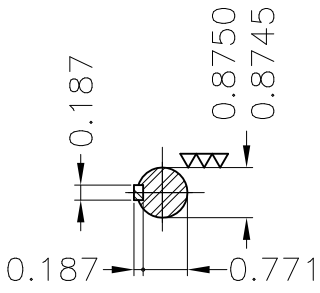

Dimensões em polegada
Dimensions in inches

THIS IS AN UPDATED REVISION, THE
PREVIOUS ONE MUST BE DISREGARDED.

Main terminal box

DE Shaft End

Bearing cap
Color RAL 5009
Painting plan 207A
Mounting B34R(D)

ECM	LOC	SUMMARY OF MODIFICATIONS			EXECUTED	CHECKED	RELEASED	DATE	VER
EXECUTED	USERADMIN	 THREE PHASE W22 MOTOR - NEMA PREMIUM EFF FRAME 143/5TC IP55 TEFC WEG code: 12445698							
CHECKED									
RELEASED									
REL DT	24.07.2017	WMO	Jaragua do Sul	Product Engineering	SHEET	1 / 1			

1 HP 02 Poles 60Hz

A