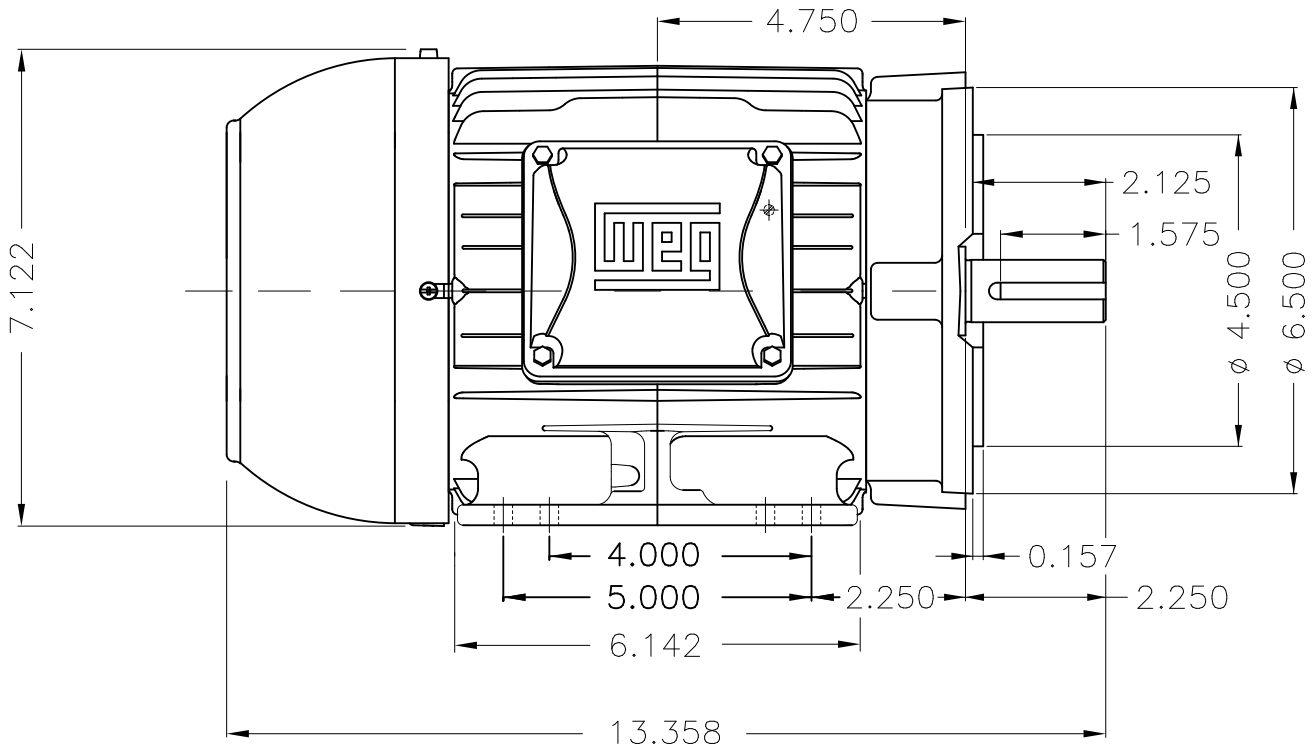

Dimensões em polegada
Dimensions in inches

THIS IS AN UPDATED REVISION, THE
PREVIOUS ONE MUST BE DISREGARDED.

Main terminal box

DE Shaft End

Bearing cap
Color RAL 5009
Painting plan 207A
Mounting B34R(D)

ECM	LOC	SUMMARY OF MODIFICATIONS			EXECUTED	CHECKED	RELEASED	DATE	VER
EXECUTED	USERADMIN	 THREE PHASE W22 MOTOR - NEMA PREMIUM EFF FRAME 143/5TC IP55 TEFC WEG code: 12445698							
CHECKED									
RELEASED									
REL DT	24.07.2017	WMO	Jaragua do Sul	Product Engineering	SHEET	1 / 1			

1 HP 02 Poles 60Hz

A