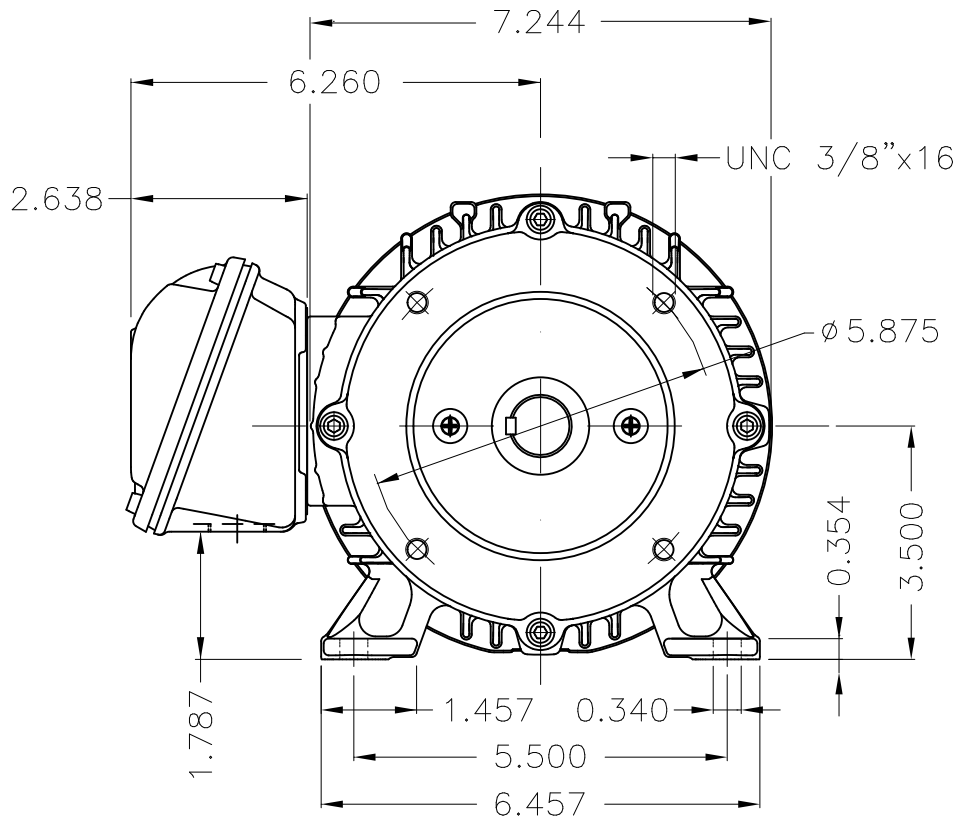

Dimensões em polegada
Dimensions in inches

THIS IS AN UPDATED REVISION, THE
PREVIOUS ONE MUST BE DISREGARDED.

Main terminal box

DE Shaft End

Bearing cap
Color RAL 5009
Painting plan 207A
Mounting B34R(D)

ECM	LOC	SUMMARY OF MODIFICATIONS			EXECUTED	CHECKED	RELEASED	DATE	VER
EXECUTED	USERADMIN	 THREE PHASE W22 MOTOR - NEMA PREMIUM EFF FRAME 143/5TC IP55 TEFC WEG code: 12445698							
CHECKED									
RELEASED									
REL DT	24.07.2017	WMO	Jaragua do Sul	Product Engineering	SHEET	1 / 1			

1 HP 02 Poles 60Hz

A