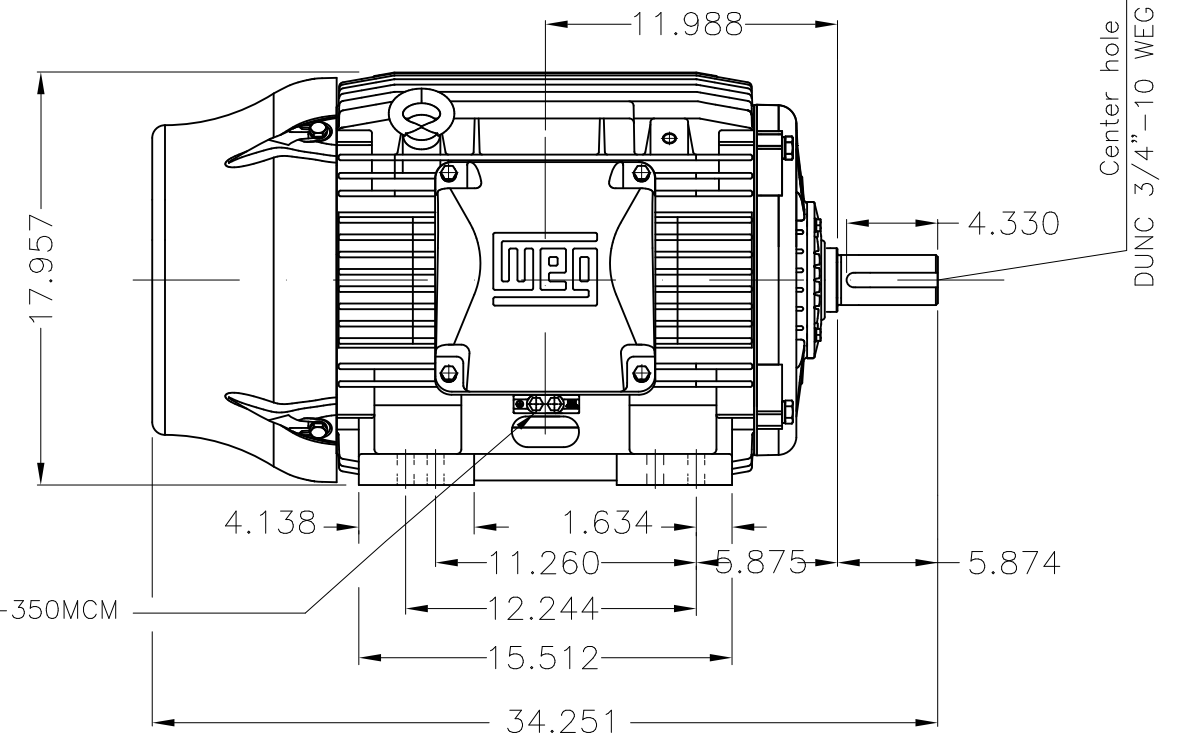

Dimensões em polegada
Dimensions in inches

THIS IS AN UPDATED REVISION, THE
PREVIOUS ONE MUST BE DISREGARDED.

Grounding for leads 25-50 mm² / 3-1 AWG

Main terminal box

Center hole
DUNC 3/4"-10 WEG TBG12

Grounding for leads 25-185 mm² / 3AWG-350MCM

DE Shaft End

Color RAL 5009
Painting plan 203A
Mounting B3R(D)

ECM	LOC	SUMMARY OF MODIFICATIONS	EXECUTED	CHECKED	RELEASED	DATE	VER
EXECUTED	USERADMIN	THREE PHASE W22 MOTOR - NEMA PREMIUM EFF					
CHECKED		FRAME 364/5T IP55 TEFC					
RELEASED		WEG code: 11166657					
REL DT	24.07.2017	WMO Jaragua do Sul	Product Engineering	SHEET	1 / 1		

75 HP 04 Poles 60Hz

A