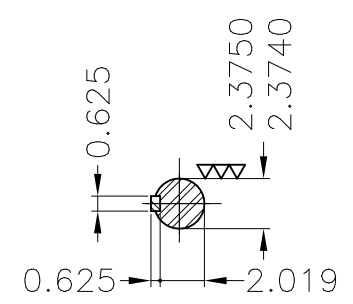

Dimensões em polegada
Dimensions in inches

THIS IS AN UPDATED REVISION, THE
PREVIOUS ONE MUST BE DISREGARDED.

Grounding for leads 25-50 mm² / 3-1 AWG

Main terminal box

Center hole
DUNC 3/4"-10 WEG TBG12

Grounding for leads 25-185 mm² / 3AWG-350MCM

DE Shaft End

Color RAL 5009
Painting plan 203A
Mounting B3R(D)

ECM	LOC	SUMMARY OF MODIFICATIONS	EXECUTED	CHECKED	RELEASED	DATE	VER
EXECUTED	USERADMIN	THREE PHASE W22 MOTOR - NEMA PREMIUM EFF					
CHECKED		FRAME 364/5T IP55 TEFC					
RELEASED		WEG code: 11166657					
REL DT	24.07.2017	WMO Jaragua do Sul	Product Engineering	SHEET	1 / 1		

75 HP 04 Poles 60Hz

A