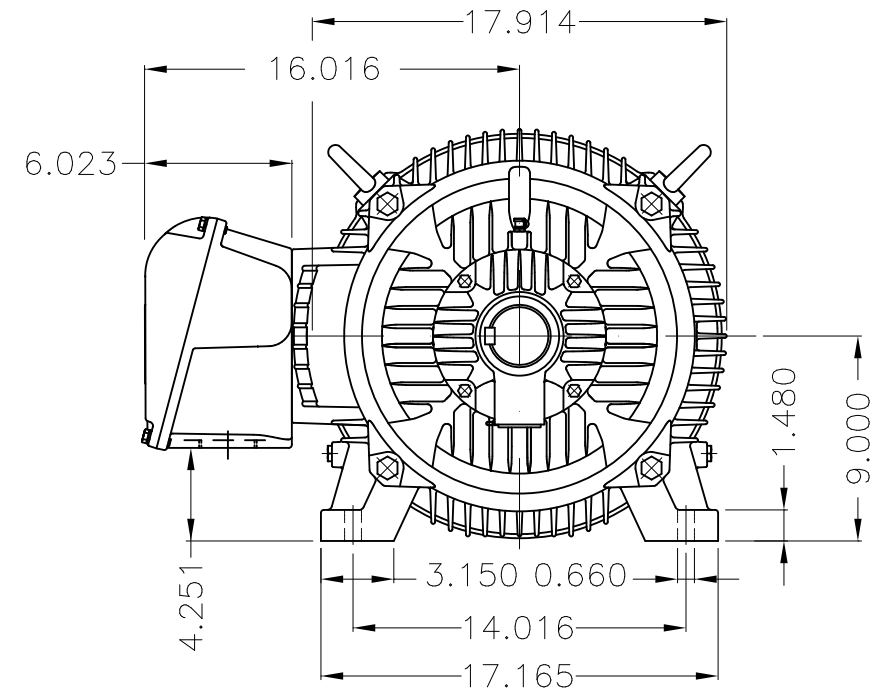

Dimensões em polegada
Dimensions in inches

THIS IS AN UPDATED REVISION, THE
PREVIOUS ONE MUST BE DISREGARDED.

Grounding for leads 25-50 mm² / 3-1 AWG

Main terminal box

Center hole
DUNC 3/4"-10 WEG TBG12

Grounding for leads 25-185 mm² / 3AWG-350MCM

DE Shaft End

Color RAL 5009
Painting plan 203A
Mounting B3R(D)

ECM	LOC	SUMMARY OF MODIFICATIONS	EXECUTED	CHECKED	RELEASED	DATE	VER
EXECUTED	USERADMIN	THREE PHASE W22 MOTOR - NEMA PREMIUM EFF					
CHECKED		FRAME 364/5T IP55 TEFC					
RELEASED		WEG code: 11166657					
REL DT	24.07.2017	WMO Jaragua do Sul	Product Engineering	SHEET	1 / 1		

75 HP 04 Poles 60Hz

A