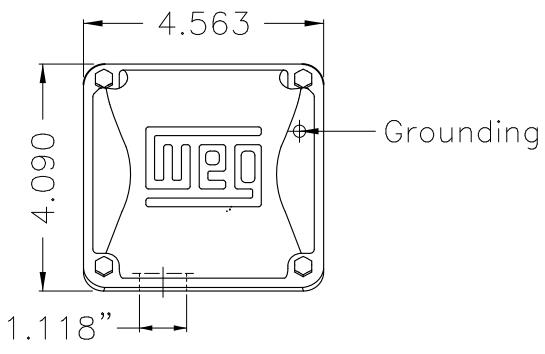

Dimensões em polegada
Dimensions in inches

THIS IS AN UPDATED REVISION, THE
PREVIOUS ONE MUST BE DISREGARDED.

Color Munsell N 1 matte black
Painting plan 207N
Mounting F-1/B3R(D)

ECM	LOC	SUMMARY OF MODIFICATIONS	EXECUTED	CHECKED	RELEASED	DATE	VER
EXECUTED	USERADMIN	THREE PHASE ODP ROLLED STEEL NEMA PREM.					
CHECKED		FRAME 182/4T ODP					
RELEASED		WEG code: 12881320					
REL DT	24.07.2017	WMO Jaragua do Sul	Product Engineering	SHEET	1 / 1		

5 HP 04 Poles 60Hz