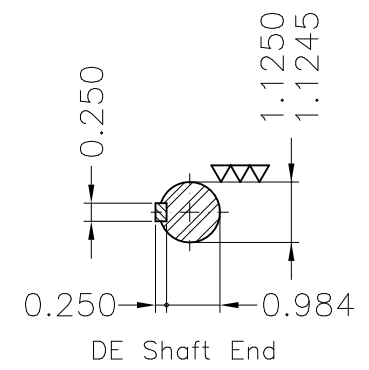

Dimensões em polegada
Dimensions in inches

THIS IS AN UPDATED REVISION, THE
PREVIOUS ONE MUST BE DISREGARDED.

Color Munsell N 1 matte black
Painting plan 207N
Mounting F-1/B3R(D)

ECM	LOC	SUMMARY OF MODIFICATIONS	EXECUTED	CHECKED	RELEASED	DATE	VER
EXECUTED	USERADMIN	THREE PHASE ODP ROLLED STEEL NEMA PREM.					
CHECKED		FRAME 182/4T ODP					
RELEASED		WEG code: 12881320					
REL DT	24.07.2017	WMO Jaragua do Sul	Product Engineering	SHEET	1 / 1		

5 HP 04 Poles 60Hz