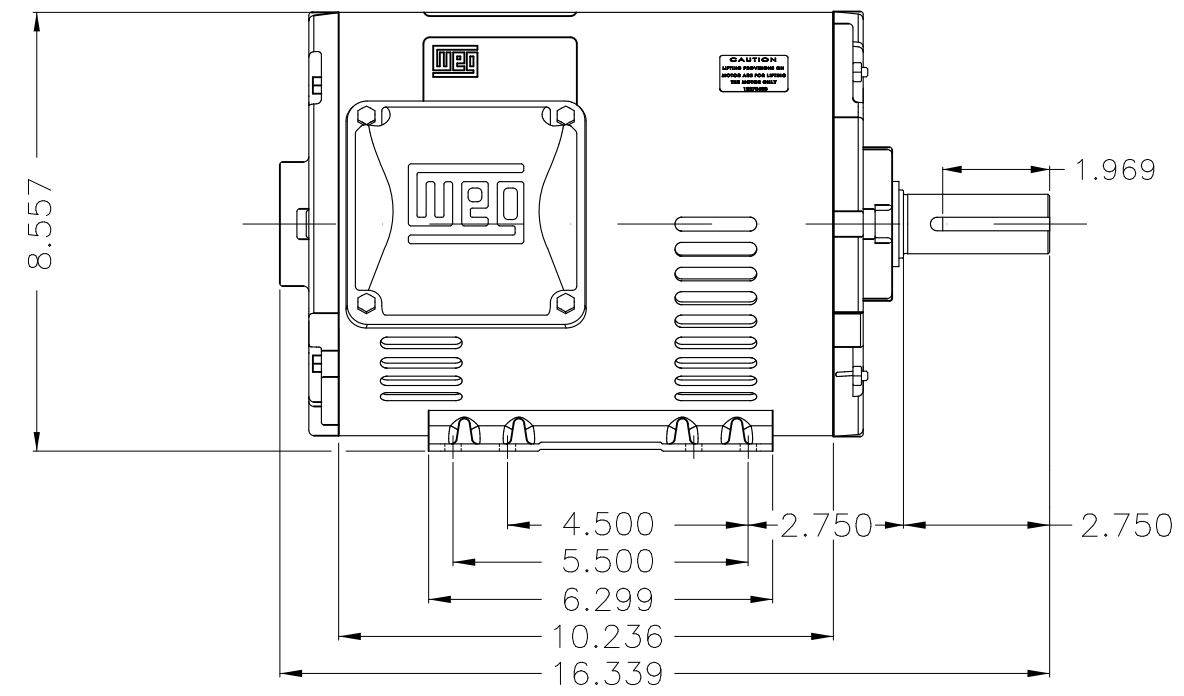

Dimensões em polegada
Dimensions in inches

THIS IS AN UPDATED REVISION, THE
PREVIOUS ONE MUST BE DISREGARDED.

Color Munsell N 1 matte black
Painting plan 207N
Mounting F-1/B3R(D)

ECM	LOC	SUMMARY OF MODIFICATIONS	EXECUTED	CHECKED	RELEASED	DATE	VER
EXECUTED	USERADMIN	THREE PHASE ODP ROLLED STEEL NEMA PREM.					
CHECKED		FRAME 182/4T ODP					
RELEASED		WEG code: 12881320					
REL DT	24.07.2017	WMO Jaragua do Sul	Product Engineering	SHEET	1 / 1		

5 HP 04 Poles 60Hz