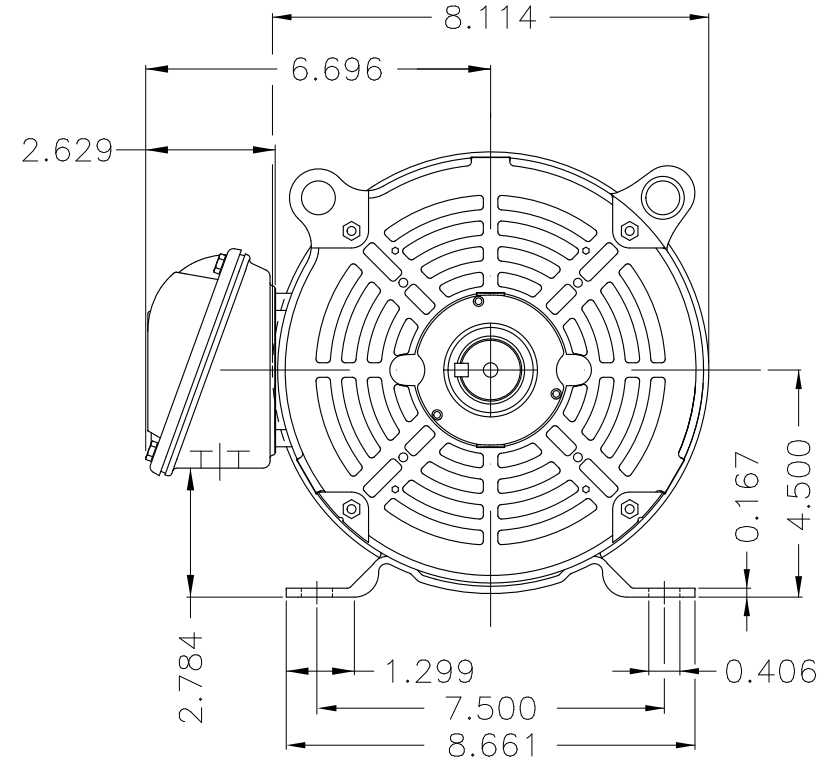

Dimensões em polegada
Dimensions in inches

THIS IS AN UPDATED REVISION, THE
PREVIOUS ONE MUST BE DISREGARDED.

Color Munsell N 1 matte black
Painting plan 207N
Mounting F-1/B3R(D)

ECM	LOC	SUMMARY OF MODIFICATIONS	EXECUTED	CHECKED	RELEASED	DATE	VER
EXECUTED	USERADMIN	THREE PHASE ODP ROLLED STEEL NEMA PREM.					
CHECKED		FRAME 182/4T ODP					
RELEASED		WEG code: 12881320					
REL DT	24.07.2017	WMO Jaragua do Sul	Product Engineering	SHEET	1 / 1		

5 HP 04 Poles 60Hz